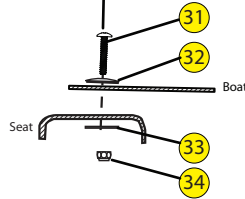

Bungee Cord
Stern 6' 8"
Bow 11'

Static Cord
Stern 7' 2"
Bow 9' 4"

WILDERNESS SYSTEMS Tsunami 120

LOCATOR

Locator	SKU #	Product Description	
1	9810110	Soft Touch Handles (2pk)	https://www.harmonygear.com/product/a/9810110/b/c
2	9800365	Fitting - Retractable Handle (3455-0250) (5pk)	https://www.harmonygear.com/product/a/9800365/b/c
3	9800360	Screw - Flathead, 1/4-20x1 (5pk)	https://www.harmonygear.com/product/a/9800360/b/c
4	9800468	Cord - Nylon,Blk,3/16" x 20'	https://www.harmonygear.com/product/a/9800468/b/c
5	9800432	Bungee Cord 3/16" x 20', BLK	https://www.harmonygear.com/product/a/9800432/b/c
6	9800251	Screw - Flathead, 10-32 x 1 (5pk)	https://www.harmonygear.com/product/a/9800251/b/c
7	9800363	Fitting - Deck, Low Profile 4 way (3455-0098) (5pk)	https://www.harmonygear.com/product/a/9800363/b/c
8	9800253	Washer - Stainless Steel & Neoprene Combination, 10 x 5/8 (5pk)	https://www.harmonygear.com/product/a/9800253/b/c
9	9800254	Nut - Locking, with cap, 10-32 (5pk)	https://www.harmonygear.com/product/a/9800254/b/c
10	9810075	Reflective Static Cord - 20'	https://www.harmonygear.com/product/a/9810075/b/c
11	9800250	Logo - Wilderness Systems Chrome Dome (2pk)	https://www.harmonygear.com/product/a/9800250/b/c
12	9800292	Screw - Flathead, 10-32 x 1 1/4" (5pk)	https://www.harmonygear.com/product/a/9800292/b/c
13	9800431	Cable clamp, 1/8",Blk, (5pk)	https://www.harmonygear.com/product/a/9800431/b/c
14	9810097	Hatchcover - 10" Round Wilderness Systems	https://www.harmonygear.com/product/a/9810097/b/c
15	9800391	Bulkhead - Tsunami120 Bow	https://www.harmonygear.com/product/a/9800391/b/c
16	8023040	Kit - Slidelock Footbraces, Includes all Hardware (LH & RH)	https://www.harmonygear.com/product/a/8023040/b/c
17	9800415	Screw - Trusshead, 14 x 3/4" (5pk)	https://www.harmonygear.com/product/a/9800415/b/c
18	9800418	Washer - Neoprene, 1/4 x 5/8" (5pk)	https://www.harmonygear.com/product/a/9800418/b/c
19	9800037	Kit - Touring Thighbrace, Includes all Hardware	https://www.harmonygear.com/product/a/9800037/b/c
20	9800408	Screw - Panhead, 1/4-20 x 1/2 (5pk)	https://www.harmonygear.com/product/a/9800408/b/c
21	9800405	Screw - Truss, 10-32 x 3/4 (5pk)	https://www.harmonygear.com/product/a/9800405/b/c
22	9800419	Washer - Stainless, 1/4"x1"x1/16"	https://www.harmonygear.com/product/a/9800419/b/c
23	9800262	Nut - Wellnut, 10-32 (5pk)	https://www.harmonygear.com/product/a/9800262/b/c
24	9800245	Kit - Fully Assembled Tsunami 120/140/165 Phase 3 Seat	https://www.harmonygear.com/product/a/9800245/b/c
25	9800021	Pad - Phase 3 Seatback	https://www.harmonygear.com/product/a/9800021/b/c
26	9800020	Pad - Phase 3 Seat / Leg Lifter	https://www.harmonygear.com/product/a/9800020/b/c
27	9800255	Fastener - Push Rivet, Plastic (5pk)	https://www.harmonygear.com/product/a/9800255/b/c
28	9800299	Webbing - 50"	https://www.harmonygear.com/product/a/9800299/b/c
29	9800369	Fitting - LED Pull Ring (5pk)	https://www.harmonygear.com/product/a/9800369/b/c
30	9800300	Fitting - Bungee Hook with Sleeve (5pk)	https://www.harmonygear.com/product/a/9800300/b/c
31	9800362	Screw - Truss, 1/4-20x1 1/4 (5pk)	https://www.harmonygear.com/product/a/9800362/b/c
32	9800257	Washer - Stainless Steel & Neoprene Combination, 1/4 (5 pk)	https://www.harmonygear.com/product/a/9800257/b/c
33	9800249	Washer - Nylon, 1/4 (5 pk)	https://www.harmonygear.com/product/a/9800249/b/c
34	9800259	Nut - Locking, Stainless Steel, 1/4-20 (5pk)	https://www.harmonygear.com/product/a/9800259/b/c
35	9800295	Deck Fitting - Tarpon, 1 hole with hook, (5pk)	https://www.harmonygear.com/product/a/9800295/b/c
36	9800296	Screw - Flathead; 10-32x7/8 Phl,Fit (5 pk)	https://www.harmonygear.com/product/a/9800296/b/c
37	9800392	Bulkhead - Tsunami120 Stern	https://www.harmonygear.com/product/a/9800392/b/c
38	9800628	Bulkhead Sealant (Grey) 5 oz.	https://www.harmonygear.com/product/a/9800628/b/c
39	9800266	Bungee Cord - 1/4" X 20', BLK	https://www.harmonygear.com/product/a/9800266/b/c
40	9800092	Hatchcover - Oval Domed Wilderness Systems	https://www.harmonygear.com/product/a/9800092/b/c
41	9800364	Fitting - Round Pad eye, Blk (3455-0099) (5pk)	https://www.harmonygear.com/product/a/9800364/b/c
42	9800297	Screw - Flathead, 10-32 x 3/4 (5pk)	https://www.harmonygear.com/product/a/9800297/b/c
43	9800409	Screw - Trusshead, 1/4-20x3/8" (5pk)	https://www.harmonygear.com/product/a/9800409/b/c
44	9800420	Washer - Neoprene, 1/4"x 1/2" (5pk)	https://www.harmonygear.com/product/a/9800420/b/c