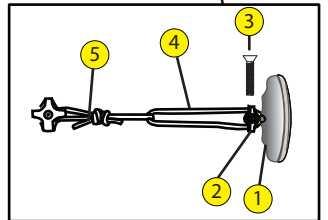

Bungee Cord
Stern 6' 8"
Bow 11'

Static Cord
Stern 7' 2"
Bow 9' 4"

WILDERNESS SYSTEMS Tsunami 120

LOCATOR

Locator	SKU #	Product Description	
1	9810110	Soft Touch Handles (2pk)	https://www.harmonygear.com/product/a/9810110/b/c
2	9800365	Fitting - Retractable Handle (3455-0250) (5pk)	https://www.harmonygear.com/product/a/9800365/b/c
3	9800360	Screw - Flathead, 1/4-20x1 (5pk)	https://www.harmonygear.com/product/a/9800360/b/c
4	9800468	Cord - Nylon,Blk,3/16" x 20'	https://www.harmonygear.com/product/a/9800468/b/c
5	9800432	Bungee Cord 3/16" x 20', BLK	https://www.harmonygear.com/product/a/9800432/b/c
6	9800251	Screw - Flathead, 10-32 x 1 (5pk)	https://www.harmonygear.com/product/a/9800251/b/c
7	9800363	Fitting - Deck, Low Profile 4 way (3455-0098) (5pk)	https://www.harmonygear.com/product/a/9800363/b/c
8	9800253	Washer - Stainless Steel & Neoprene Combination, 10 x 5/8 (5pk)	https://www.harmonygear.com/product/a/9800253/b/c
9	9800254	Nut - Locking, with cap, 10-32 (5pk)	https://www.harmonygear.com/product/a/9800254/b/c
10	9810075	Reflective Static Cord - 20'	https://www.harmonygear.com/product/a/9810075/b/c
11	9800250	Logo - Wilderness Systems Chrome Dome (2pk)	https://www.harmonygear.com/product/a/9800250/b/c
12	9800292	Screw - Flathead, 10-32 x 1 1/4" (5pk)	https://www.harmonygear.com/product/a/9800292/b/c
13	9800431	Cable clamp, 1/8",Blk, (5pk)	https://www.harmonygear.com/product/a/9800431/b/c
14	9810097	Hatchcover - 10" Round Wilderness Systems	https://www.harmonygear.com/product/a/9810097/b/c
15	9800391	Bulkhead - Tsunami120 Bow	https://www.harmonygear.com/product/a/9800391/b/c
16	8023040	Kit - Slidelock Footbraces, Includes all Hardware (LH & RH)	https://www.harmonygear.com/product/a/8023040/b/c
17	9800415	Screw - Trusshead, 14 x 3/4" (5pk)	https://www.harmonygear.com/product/a/9800415/b/c
18	9800418	Washer - Neoprene, 1/4 x 5/8" (5pk)	https://www.harmonygear.com/product/a/9800418/b/c
19	9800037	Kit - Touring Thighbrace, Includes all Hardware	https://www.harmonygear.com/product/a/9800037/b/c
20	9800408	Screw - Panhead, 1/4-20 x 1/2 (5pk)	https://www.harmonygear.com/product/a/9800408/b/c
21	9800405	Screw - Truss, 10-32 x 3/4 (5pk)	https://www.harmonygear.com/product/a/9800405/b/c
22	9800419	Washer - Stainless, 1/4"x1"x1/16"	https://www.harmonygear.com/product/a/9800419/b/c
23	9800262	Nut - Wellnut, 10-32 (5pk)	https://www.harmonygear.com/product/a/9800262/b/c
24	9800245	Kit - Fully Assembled Tsunami 120/140/165 Phase 3 Seat	https://www.harmonygear.com/product/a/9800245/b/c
25	9800021	Pad - Phase 3 Seatback	https://www.harmonygear.com/product/a/9800021/b/c
26	9800020	Pad - Phase 3 Seat / Leg Lifter	https://www.harmonygear.com/product/a/9800020/b/c
27	9800255	Fastener - Push Rivet, Plastic (5pk)	https://www.harmonygear.com/product/a/9800255/b/c
28	9800299	Webbing - 50"	https://www.harmonygear.com/product/a/9800299/b/c
29	9800369	Fitting - LED Pull Ring (5pk)	https://www.harmonygear.com/product/a/9800369/b/c
30	9800300	Fitting - Bungee Hook with Sleeve (5pk)	https://www.harmonygear.com/product/a/9800300/b/c
31	9800362	Screw - Truss, 1/4-20x1 1/4 (5pk)	https://www.harmonygear.com/product/a/9800362/b/c
32	9800257	Washer - Stainless Steel & Neoprene Combination, 1/4 (5 pk)	https://www.harmonygear.com/product/a/9800257/b/c
33	9800249	Washer - Nylon, 1/4 (5 pk)	https://www.harmonygear.com/product/a/9800249/b/c
34	9800259	Nut - Locking, Stainless Steel, 1/4-20 (5pk)	https://www.harmonygear.com/product/a/9800259/b/c
35	9800295	Deck Fitting - Tarpon, 1 hole with hook, (5pk)	https://www.harmonygear.com/product/a/9800295/b/c
36	9800296	Screw - Flathead; 10-32x7/8 Phl,Fit (5 pk)	https://www.harmonygear.com/product/a/9800296/b/c
37	9800392	Bulkhead - Tsunami120 Stern	https://www.harmonygear.com/product/a/9800392/b/c
38	9800628	Bulkhead Sealant (Grey) 5 oz.	https://www.harmonygear.com/product/a/9800628/b/c
39	9800266	Bungee Cord - 1/4" X 20', BLK	https://www.harmonygear.com/product/a/9800266/b/c
40	9800092	Hatchcover - Oval Domed Wilderness Systems	https://www.harmonygear.com/product/a/9800092/b/c
41	9800364	Fitting - Round Pad eye, Blk (3455-0099) (5pk)	https://www.harmonygear.com/product/a/9800364/b/c
42	9800297	Screw - Flathead, 10-32 x 3/4 (5pk)	https://www.harmonygear.com/product/a/9800297/b/c
43	9800409	Screw - Trusshead, 1/4-20x3/8" (5pk)	https://www.harmonygear.com/product/a/9800409/b/c
44	9800420	Washer - Neoprene, 1/4"x 1/2" (5pk)	https://www.harmonygear.com/product/a/9800420/b/c