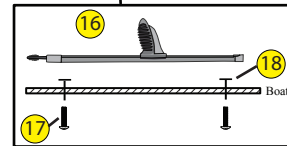

Bungee Cord
Stern 6' 8"
Bow 11'

Static Cord
Stern 7' 2"
Bow 9' 4"

WILDERNESS SYSTEMS Tsunami 120

LOCATOR

Locator	SKU #	Product Description	
1	9810110	Soft Touch Handles (2pk)	https://www.harmonygear.com/product/a/9810110/b/c
2	9800365	Fitting - Retractable Handle (3455-0250) (5pk)	https://www.harmonygear.com/product/a/9800365/b/c
3	9800360	Screw - Flathead, 1/4-20x1 (5pk)	https://www.harmonygear.com/product/a/9800360/b/c
4	9800468	Cord - Nylon,Blk,3/16" x 20'	https://www.harmonygear.com/product/a/9800468/b/c
5	9800432	Bungee Cord 3/16" x 20', BLK	https://www.harmonygear.com/product/a/9800432/b/c
6	9800251	Screw - Flathead, 10-32 x 1 (5pk)	https://www.harmonygear.com/product/a/9800251/b/c
7	9800363	Fitting - Deck, Low Profile 4 way (3455-0098) (5pk)	https://www.harmonygear.com/product/a/9800363/b/c
8	9800253	Washer - Stainless Steel & Neoprene Combination, 10 x 5/8 (5pk)	https://www.harmonygear.com/product/a/9800253/b/c
9	9800254	Nut - Locking, with cap, 10-32 (5pk)	https://www.harmonygear.com/product/a/9800254/b/c
10	9810075	Reflective Static Cord - 20'	https://www.harmonygear.com/product/a/9810075/b/c
11	9800250	Logo - Wilderness Systems Chrome Dome (2pk)	https://www.harmonygear.com/product/a/9800250/b/c
12	9800292	Screw - Flathead, 10-32 x 1 1/4" (5pk)	https://www.harmonygear.com/product/a/9800292/b/c
13	9800431	Cable clamp, 1/8",Blk, (5pk)	https://www.harmonygear.com/product/a/9800431/b/c
14	9810097	Hatchcover - 10" Round Wilderness Systems	https://www.harmonygear.com/product/a/9810097/b/c
15	9800391	Bulkhead - Tsunami120 Bow	https://www.harmonygear.com/product/a/9800391/b/c
16	8023040	Kit - Slidelock Footbraces, Includes all Hardware (LH & RH)	https://www.harmonygear.com/product/a/8023040/b/c
17	9800415	Screw - Trusshead, 14 x 3/4" (5pk)	https://www.harmonygear.com/product/a/9800415/b/c
18	9800418	Washer - Neoprene, 1/4 x 5/8" (5pk)	https://www.harmonygear.com/product/a/9800418/b/c
19	9800037	Kit - Touring Thighbrace, Includes all Hardware	https://www.harmonygear.com/product/a/9800037/b/c
20	9800408	Screw - Panhead, 1/4-20 x 1/2 (5pk)	https://www.harmonygear.com/product/a/9800408/b/c
21	9800405	Screw - Truss, 10-32 x 3/4 (5pk)	https://www.harmonygear.com/product/a/9800405/b/c
22	9800419	Washer - Stainless, 1/4"x1"x1/16"	https://www.harmonygear.com/product/a/9800419/b/c
23	9800262	Nut - Wellnut, 10-32 (5pk)	https://www.harmonygear.com/product/a/9800262/b/c
24	9800245	Kit - Fully Assembled Tsunami 120/140/165 Phase 3 Seat	https://www.harmonygear.com/product/a/9800245/b/c
25	9800021	Pad - Phase 3 Seatback	https://www.harmonygear.com/product/a/9800021/b/c
26	9800020	Pad - Phase 3 Seat / Leg Lifter	https://www.harmonygear.com/product/a/9800020/b/c
27	9800255	Fastener - Push Rivet, Plastic (5pk)	https://www.harmonygear.com/product/a/9800255/b/c
28	9800299	Webbing - 50"	https://www.harmonygear.com/product/a/9800299/b/c
29	9800369	Fitting - LED Pull Ring (5pk)	https://www.harmonygear.com/product/a/9800369/b/c
30	9800300	Fitting - Bungee Hook with Sleeve (5pk)	https://www.harmonygear.com/product/a/9800300/b/c
31	9800362	Screw - Truss, 1/4-20x1 1/4 (5pk)	https://www.harmonygear.com/product/a/9800362/b/c
32	9800257	Washer - Stainless Steel & Neoprene Combination, 1/4 (5 pk)	https://www.harmonygear.com/product/a/9800257/b/c
33	9800249	Washer - Nylon, 1/4 (5 pk)	https://www.harmonygear.com/product/a/9800249/b/c
34	9800259	Nut - Locking, Stainless Steel, 1/4-20 (5pk)	https://www.harmonygear.com/product/a/9800259/b/c
35	9800295	Deck Fitting - Tarpon, 1 hole with hook, (5pk)	https://www.harmonygear.com/product/a/9800295/b/c
36	9800296	Screw - Flathead; 10-32x7/8 Phl,Fit (5 pk)	https://www.harmonygear.com/product/a/9800296/b/c
37	9800392	Bulkhead - Tsunami120 Stern	https://www.harmonygear.com/product/a/9800392/b/c
38	9800628	Bulkhead Sealant (Grey) 5 oz.	https://www.harmonygear.com/product/a/9800628/b/c
39	9800266	Bungee Cord - 1/4" X 20', BLK	https://www.harmonygear.com/product/a/9800266/b/c
40	9800092	Hatchcover - Oval Domed Wilderness Systems	https://www.harmonygear.com/product/a/9800092/b/c
41	9800364	Fitting - Round Pad eye, Blk (3455-0099) (5pk)	https://www.harmonygear.com/product/a/9800364/b/c
42	9800297	Screw - Flathead, 10-32 x 3/4 (5pk)	https://www.harmonygear.com/product/a/9800297/b/c
43	9800409	Screw - Trusshead, 1/4-20x3/8" (5pk)	https://www.harmonygear.com/product/a/9800409/b/c
44	9800420	Washer - Neoprene, 1/4"x 1/2" (5pk)	https://www.harmonygear.com/product/a/9800420/b/c