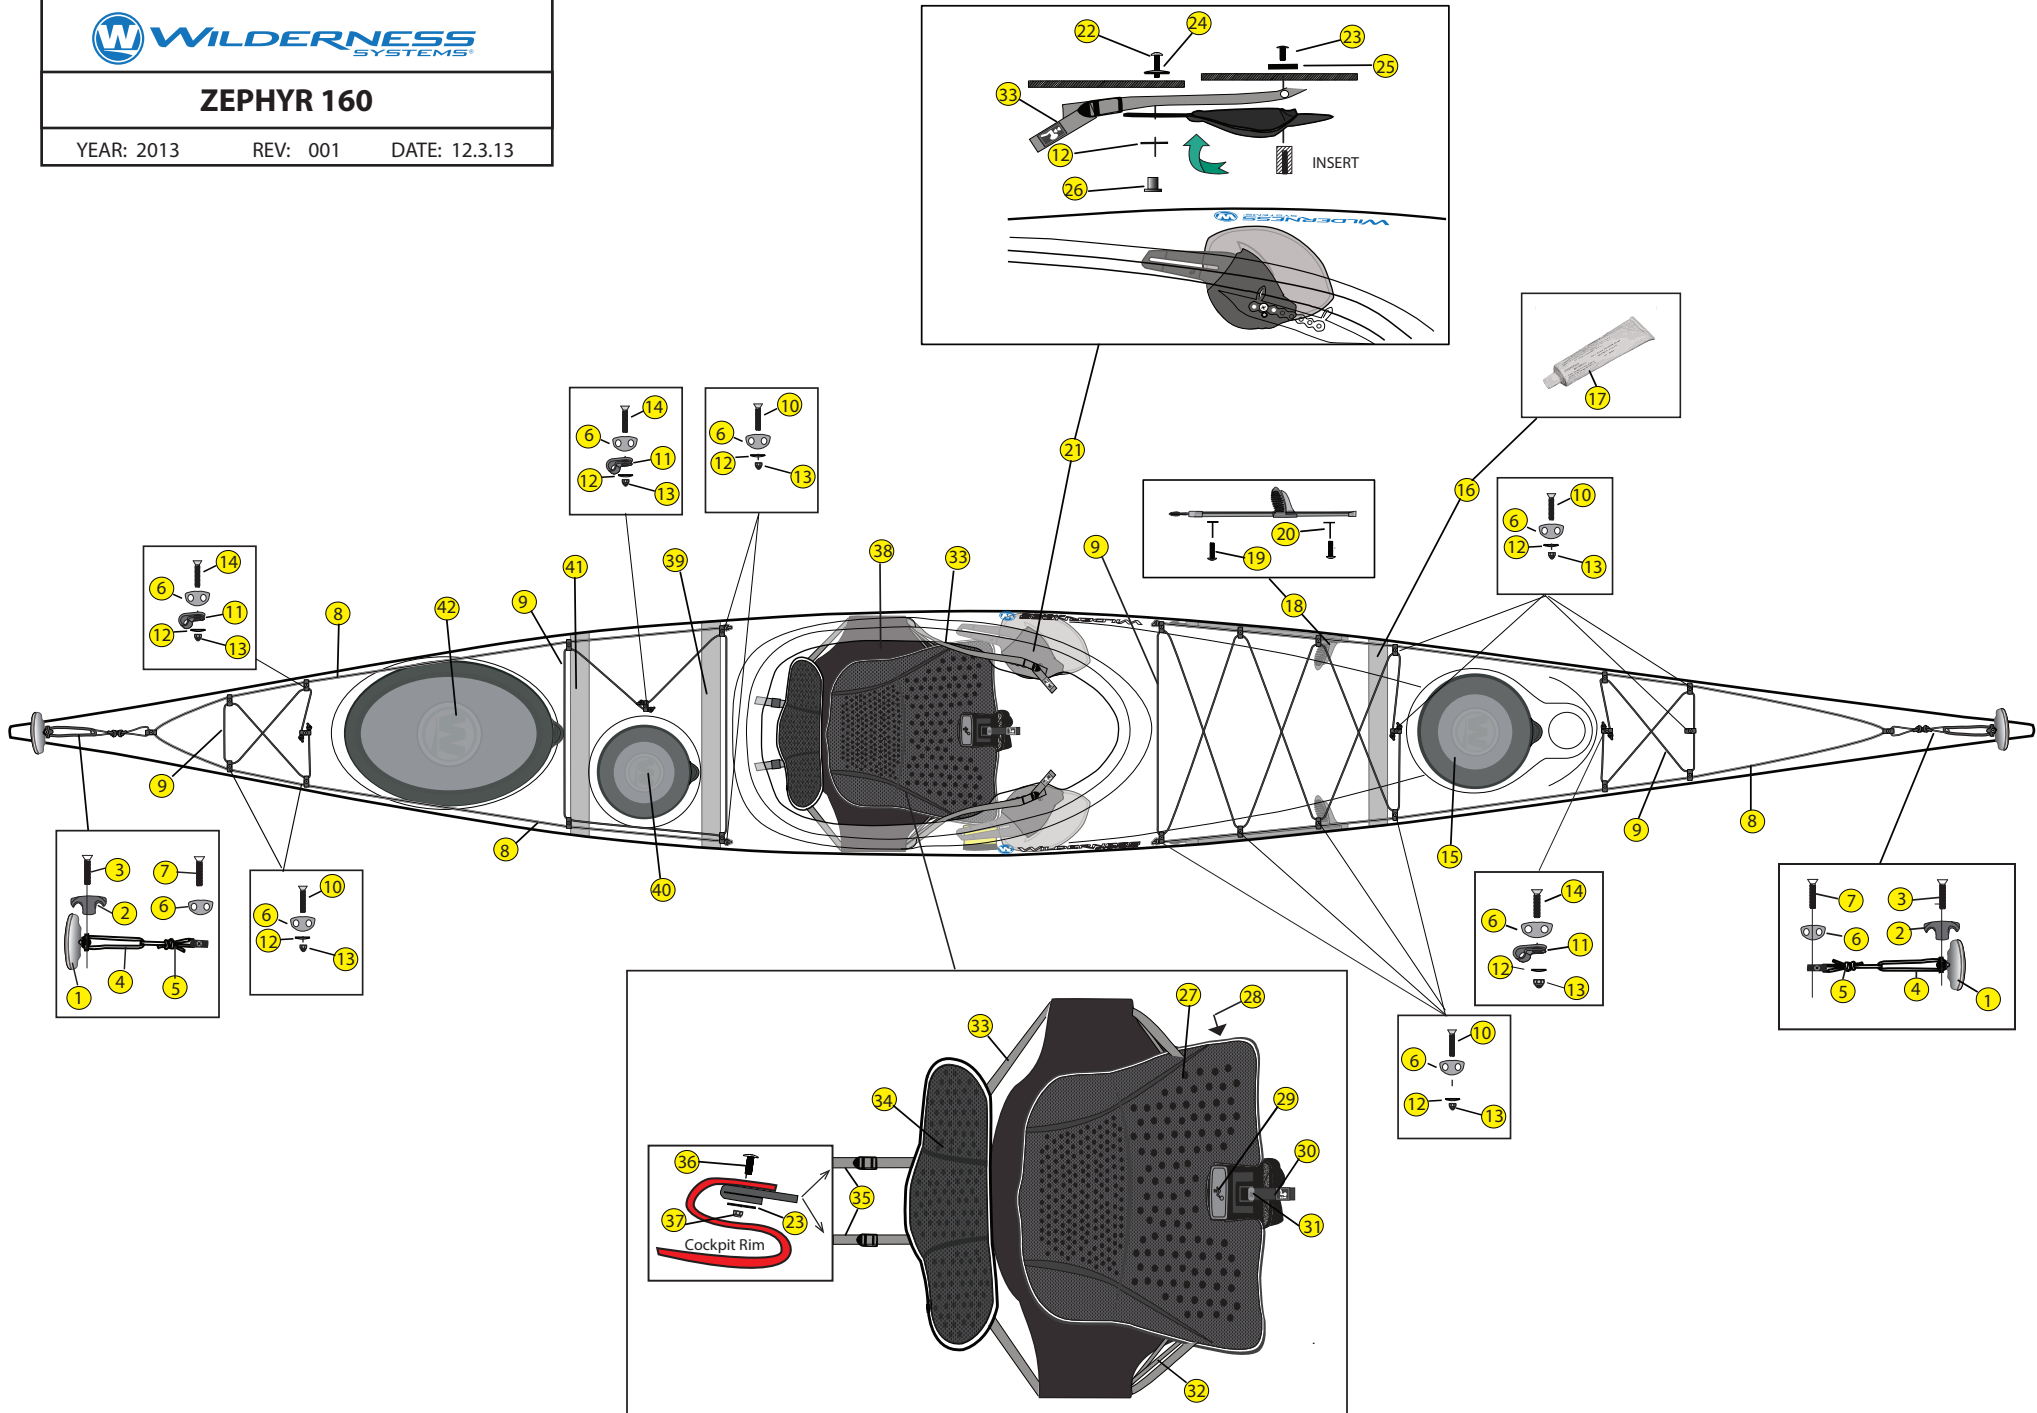

# WILDERNESS SYSTEMS ZEPHYR 160