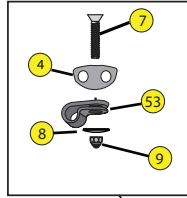

KATANA 10.4

YEAR: 2013 DATE: 09/24/13 REV: 001

Insidehatch

Outside

DAGGER KATANA 10.4 (2013)

LOCATOR

KEY	SKU #	PRODUCT DESCRIPTION	
1	9800247	Handle - Comfort Carry (2pk)	https://www.harmonygear.com/product/a/9800247/b/c
2	9800690	Screw - PHSD,M6x20mm,Noncoat (5pk)	https://www.harmonygear.com/product/a/9800690/b/c
3	9800249	Washer - Nylon, 1/4 (5 pk)	https://www.harmonygear.com/product/a/9800249/b/c
4	9800252	Deck Fitting flush w/ 2 holes- (5pk)	https://www.harmonygear.com/product/a/9800252/b/c
5	9800297	Screw - Flathead, 10-32 x 3/4 (5pk)	https://www.harmonygear.com/product/a/9800297/b/c
6	9800266	Bungee Cord - 1/4" X 20', Black	https://www.harmonygear.com/product/a/9800266/b/c
7	9800251	Screw - Flathead, 10-32 x 1 (5pk)	https://www.harmonygear.com/product/a/9800251/b/c
8	9800253	Washer - Stainless Steel & Neoprene Combination, 10 x 5/8 (5 pk)	https://www.harmonygear.com/product/a/9800253/b/c
9	9800254	Nut - Locking, with cap, 10-32 (5pk)	https://www.harmonygear.com/product/a/9800254/b/c
10	9800710	Assembly - Bulkhead Footbrace, Katana (013)	https://www.harmonygear.com/product/a/9800710/b/c
11	9800677	Kit - Hardware, bulkhead, mounting hrdwre w/sliding plates	https://www.harmonygear.com/product/a/9800677/b/c
12	9800688	Screw - Button,M6x1x16mm (5pk)	https://www.harmonygear.com/product/a/9800688/b/c
13	9800691	Screw - PHSD,M6x30mm (5pk)	https://www.harmonygear.com/product/a/9800691/b/c
14	9800257	Washer - Stainless Steel & Neoprene Combination, 1/4 (5 pk)	https://www.harmonygear.com/product/a/9800257/b/c
15	9800477	Plate - Bulkhead Mounting, 3"x 1", (2pk)	https://www.harmonygear.com/product/a/9800477/b/c
16	9800467	Washer - Aluminum, 1/4x11/16" (5pk)	https://www.harmonygear.com/product/a/9800467/b/c
17	9800681	Nut - Lock, Metric M6 (5pk)	https://www.harmonygear.com/product/a/9800681/b/c
18	9800679	Knob - Triad, Red, M6 (2pk)	https://www.harmonygear.com/product/a/9800679/b/c
19	9800680	Knob Tether - Leash, (2pk)	https://www.harmonygear.com/product/a/9800680/b/c
20	9800673	Wall - Whitewater w/storage (ea)	https://www.harmonygear.com/product/a/9800673/b/c
21	9800295	Deck Fitting, Tarpon Style (5pk)	https://www.harmonygear.com/product/a/9800295/b/c
22	9800292	Screw - Flathead, 10-32 x 1-1/4 (5pk)	https://www.harmonygear.com/product/a/9800292/b/c
23	9800424	Nut - Locking, 10-32 (5pk)	https://www.harmonygear.com/product/a/9800424/b/c
24	9800614	Knob - Adjustable seat (2pk)	https://www.harmonygear.com/product/a/9800614/b/c
25	9800673	Pod - Storage/wall, Dagger, (ea)	https://www.harmonygear.com/product/a/9800673/b/c
26	9800693	Strap - Bottle Holder, Dagger (2pk)	https://www.harmonygear.com/product/a/9800693/b/c
27	9800696	Strap - Leglifter w Ratchet Ends, 2 Piece, (ea)	https://www.harmonygear.com/product/a/9800696/b/c
28	9810060	Kit - Thighbrace,DGR incl. pads and hardware	https://www.harmonygear.com/product/a/9810060/b/c
29	9800687	Screw - Truss,M5x.8mm, (5pk)	https://www.harmonygear.com/product/a/9800687/b/c
30	9800422	Washer - Stainless/Neo, #10x3/4" (5pk)	https://www.harmonygear.com/product/a/9800422/b/c
31	9800419	Washer - Stainless, 1/4x1x1/16 (5pk)	https://www.harmonygear.com/product/a/9800419/b/c
32	9800421	Washer - Stainless, #10x11/16" (5pk)	https://www.harmonygear.com/product/a/9800421/b/c
33	9800683	Nut - Wellnut, Metric M5 (5pk)	https://www.harmonygear.com/product/a/9800683/b/c
34	9800682	Nut - T, Metric, M5 (5pk)	https://www.harmonygear.com/product/a/9800682/b/c
35	9800539	Buckle - Ratchet SS, Dgr WW (2pk)	https://www.harmonygear.com/product/a/9800539/b/c
36	9800496	Screw - Truss, 1/4-20 x 1/2 (5pk)	https://www.harmonygear.com/product/a/9800496/b/c
37	9800504	Nut - Locking, Thin, 1/4-20 (5pk)	https://www.harmonygear.com/product/a/9800504/b/c
38	9800695	Kit - Hip Pad Kit w/shims, Dagger WW	https://www.harmonygear.com/product/a/9800695/b/c
39	9800678	Kit - Whitewater, Dagger	https://www.harmonygear.com/product/a/9800678/b/c
40	9800723	Assembly - Whitewater Backband, Dagger '13	https://www.harmonygear.com/product/a/9800723/b/c
41	9800369	Fitting - LED Pull Ring (5pk)	https://www.harmonygear.com/product/a/9800369/b/c
42	9800473	Strap - backband w/male buckle (2pk)	https://www.harmonygear.com/product/a/9800473/b/c
43	9800712	Plate - Seat, DGR,Creek,Adj (2pk)	https://www.harmonygear.com/product/a/9800712/b/c
44	9800692	Strap - Seat Retaining, Dagger (2pk)	https://www.harmonygear.com/product/a/9800692/b/c
45	9800366	Deck Fitting - Jam Cleat (5pk)	https://www.harmonygear.com/product/a/9800366/b/c
46	9800340	Skeg Pull Bead (5pk)	https://www.harmonygear.com/product/a/9800340/b/c
47	9800350	Rope - Nylon, Blk, 1/8" x 50'	https://www.harmonygear.com/product/a/9800350/b/c
48	9800368	Drainplug (5pk)	https://www.harmonygear.com/product/a/9800368/b/c
49	9800441	Security Bar - Blk, 75mm (2pk)	https://www.harmonygear.com/product/a/9800441/b/c
50	9800689	Screw - SectorX,M6x1x16mm (5pk)	https://www.harmonygear.com/product/a/9800689/b/c
51	9800653	Bulkhead - Katana 9.7, Stern	https://www.harmonygear.com/product/a/9800653/b/c
52	9800268	Bulkhead Sealant - 5 oz.	https://www.harmonygear.com/product/a/9800268/b/c
53	9810036	Hatchcover - Oval Dagger	https://www.harmonygear.com/product/a/9810036/b/c
54	9800374	Polytube - Skeg Cable - 20'	https://www.harmonygear.com/product/a/9800374/b/c
55	9800616	Spring Clamp - 3/8" (5pk)	https://www.harmonygear.com/product/a/9800616/b/c
56	9800370	Premium Skeg Blade	https://www.harmonygear.com/product/a/9800370/b/c
57	9800373	Spring - Skeg Deployment Spring (5pk)	https://www.harmonygear.com/product/a/9800373/b/c
58	9800713	Screw - SHSD, M6x1x25mm, (5pk)	https://www.harmonygear.com/product/a/9800713/b/c