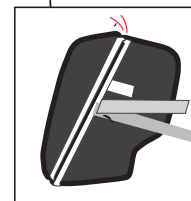

KATANA 10.4

YEAR: 2013 DATE: 09/24/13 REV: 001

Insidehatch

Outside

DAGGER KATANA 10.4 (2013)

LOCATOR

KEY	SKU #	PRODUCT DESCRIPTION	
1	9800247	Handle - Comfort Carry (2pk)	https://www.harmonygear.com/product/a/9800247/b/c
2	9800690	Screw - PHSD,M6x20mm,Noncoat (5pk)	https://www.harmonygear.com/product/a/9800690/b/c
3	9800249	Washer - Nylon, 1/4 (5 pk)	https://www.harmonygear.com/product/a/9800249/b/c
4	9800252	Deck Fitting flush w/ 2 holes- (5pk)	https://www.harmonygear.com/product/a/9800252/b/c
5	9800297	Screw - Flathead, 10-32 x 3/4 (5pk)	https://www.harmonygear.com/product/a/9800297/b/c
6	9800266	Bungee Cord - 1/4" X 20', Black	https://www.harmonygear.com/product/a/9800266/b/c
7	9800251	Screw - Flathead, 10-32 x 1 (5pk)	https://www.harmonygear.com/product/a/9800251/b/c
8	9800253	Washer - Stainless Steel & Neoprene Combination, 10 x 5/8 (5 pk)	https://www.harmonygear.com/product/a/9800253/b/c
9	9800254	Nut - Locking, with cap, 10-32 (5pk)	https://www.harmonygear.com/product/a/9800254/b/c
10	9800710	Assembly - Bulkhead Footbrace, Katana (013)	https://www.harmonygear.com/product/a/9800710/b/c
11	9800677	Kit - Hardware, bulkhead, mounting hrdwre w/sliding plates	https://www.harmonygear.com/product/a/9800677/b/c
12	9800688	Screw - Button,M6x1x16mm (5pk)	https://www.harmonygear.com/product/a/9800688/b/c
13	9800691	Screw - PHSD,M6x30mm (5pk)	https://www.harmonygear.com/product/a/9800691/b/c
14	9800257	Washer - Stainless Steel & Neoprene Combination, 1/4 (5 pk)	https://www.harmonygear.com/product/a/9800257/b/c
15	9800477	Plate - Bulkhead Mounting, 3"x 1", (2pk)	https://www.harmonygear.com/product/a/9800477/b/c
16	9800467	Washer - Aluminum, 1/4x11/16" (5pk)	https://www.harmonygear.com/product/a/9800467/b/c
17	9800681	Nut - Lock, Metric M6 (5pk)	https://www.harmonygear.com/product/a/9800681/b/c
18	9800679	Knob - Triad, Red, M6 (2pk)	https://www.harmonygear.com/product/a/9800679/b/c
19	9800680	Knob Tether - Leash, (2pk)	https://www.harmonygear.com/product/a/9800680/b/c
20	9800673	Wall - Whitewater w/storage (ea)	https://www.harmonygear.com/product/a/9800673/b/c
21	9800295	Deck Fitting, Tarpon Style (5pk)	https://www.harmonygear.com/product/a/9800295/b/c
22	9800292	Screw - Flathead, 10-32 x 1-1/4 (5pk)	https://www.harmonygear.com/product/a/9800292/b/c
23	9800424	Nut - Locking, 10-32 (5pk)	https://www.harmonygear.com/product/a/9800424/b/c
24	9800614	Knob - Adjustable seat (2pk)	https://www.harmonygear.com/product/a/9800614/b/c
25	9800673	Pod - Storage/wall, Dagger, (ea)	https://www.harmonygear.com/product/a/9800673/b/c
26	9800693	Strap - Bottle Holder, Dagger (2pk)	https://www.harmonygear.com/product/a/9800693/b/c
27	9800696	Strap - Leglifter w Ratchet Ends, 2 Piece, (ea)	https://www.harmonygear.com/product/a/9800696/b/c
28	9810060	Kit - Thighbrace,DGR incl. pads and hardware	https://www.harmonygear.com/product/a/9810060/b/c
29	9800687	Screw - Truss,M5x.8mm, (5pk)	https://www.harmonygear.com/product/a/9800687/b/c
30	9800422	Washer - Stainless/Neo, #10x3/4" (5pk)	https://www.harmonygear.com/product/a/9800422/b/c
31	9800419	Washer - Stainless, 1/4x1x1/16 (5pk)	https://www.harmonygear.com/product/a/9800419/b/c
32	9800421	Washer - Stainless, #10x11/16" (5pk)	https://www.harmonygear.com/product/a/9800421/b/c
33	9800683	Nut - Wellnut, Metric M5 (5pk)	https://www.harmonygear.com/product/a/9800683/b/c
34	9800682	Nut - T, Metric, M5 (5pk)	https://www.harmonygear.com/product/a/9800682/b/c
35	9800539	Buckle - Ratchet SS, Dgr WW (2pk)	https://www.harmonygear.com/product/a/9800539/b/c
36	9800496	Screw - Truss, 1/4-20 x 1/2 (5pk)	https://www.harmonygear.com/product/a/9800496/b/c
37	9800504	Nut - Locking, Thin, 1/4-20 (5pk)	https://www.harmonygear.com/product/a/9800504/b/c
38	9800695	Kit - Hip Pad Kit w/shims, Dagger WW	https://www.harmonygear.com/product/a/9800695/b/c
39	9800678	Kit - Whitewater, Dagger	https://www.harmonygear.com/product/a/9800678/b/c
40	9800723	Assembly - Whitewater Backband, Dagger '13	https://www.harmonygear.com/product/a/9800723/b/c
41	9800369	Fitting - LED Pull Ring (5pk)	https://www.harmonygear.com/product/a/9800369/b/c
42	9800473	Strap - backband w/male buckle (2pk)	https://www.harmonygear.com/product/a/9800473/b/c
43	9800712	Plate - Seat, DGR,Creek,Adj (2pk)	https://www.harmonygear.com/product/a/9800712/b/c
44	9800692	Strap - Seat Retaining, Dagger (2pk)	https://www.harmonygear.com/product/a/9800692/b/c
45	9800366	Deck Fitting - Jam Cleat (5pk)	https://www.harmonygear.com/product/a/9800366/b/c
46	9800340	Skeg Pull Bead (5pk)	https://www.harmonygear.com/product/a/9800340/b/c
47	9800350	Rope - Nylon, Blk, 1/8" x 50'	https://www.harmonygear.com/product/a/9800350/b/c
48	9800368	Drainplug (5pk)	https://www.harmonygear.com/product/a/9800368/b/c
49	9800441	Security Bar - Blk, 75mm (2pk)	https://www.harmonygear.com/product/a/9800441/b/c
50	9800689	Screw - SectorX,M6x1x16mm (5pk)	https://www.harmonygear.com/product/a/9800689/b/c
51	9800653	Bulkhead - Katana 9.7, Stern	https://www.harmonygear.com/product/a/9800653/b/c
52	9800268	Bulkhead Sealant - 5 oz.	https://www.harmonygear.com/product/a/9800268/b/c
53	9810036	Hatchcover - Oval Dagger	https://www.harmonygear.com/product/a/9810036/b/c
54	9800374	Polytube - Skeg Cable - 20'	https://www.harmonygear.com/product/a/9800374/b/c
55	9800616	Spring Clamp - 3/8" (5pk)	https://www.harmonygear.com/product/a/9800616/b/c
56	9800370	Premium Skeg Blade	https://www.harmonygear.com/product/a/9800370/b/c
57	9800373	Spring - Skeg Deployment Spring (5pk)	https://www.harmonygear.com/product/a/9800373/b/c
58	9800713	Screw - SHSD, M6x1x25mm, (5pk)	https://www.harmonygear.com/product/a/9800713/b/c