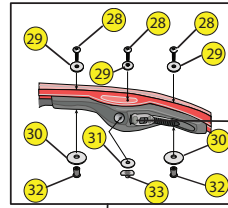

KATANA 10.4

YEAR: 2013 DATE: 09/24/13 REV: 001

Insidehatch

Outside

DAGGER KATANA 10.4 (2013)

LOCATOR

KEY	SKU #	PRODUCT DESCRIPTION	
1	9800247	Handle - Comfort Carry (2pk)	https://www.harmonygear.com/product/a/9800247/b/c
2	9800690	Screw - PHSD,M6x20mm,Noncoat (5pk)	https://www.harmonygear.com/product/a/9800690/b/c
3	9800249	Washer - Nylon, 1/4 (5 pk)	https://www.harmonygear.com/product/a/9800249/b/c
4	9800252	Deck Fitting flush w/ 2 holes- (5pk)	https://www.harmonygear.com/product/a/9800252/b/c
5	9800297	Screw - Flathead, 10-32 x 3/4 (5pk)	https://www.harmonygear.com/product/a/9800297/b/c
6	9800266	Bungee Cord - 1/4" X 20', Black	https://www.harmonygear.com/product/a/9800266/b/c
7	9800251	Screw - Flathead, 10-32 x 1 (5pk)	https://www.harmonygear.com/product/a/9800251/b/c
8	9800253	Washer - Stainless Steel & Neoprene Combination, 10 x 5/8 (5 pk)	https://www.harmonygear.com/product/a/9800253/b/c
9	9800254	Nut - Locking, with cap, 10-32 (5pk)	https://www.harmonygear.com/product/a/9800254/b/c
10	9800710	Assembly - Bulkhead Footbrace, Katana (013)	https://www.harmonygear.com/product/a/9800710/b/c
11	9800677	Kit - Hardware, bulkhead, mounting hrdwre w/sliding plates	https://www.harmonygear.com/product/a/9800677/b/c
12	9800688	Screw - Button,M6x1x16mm (5pk)	https://www.harmonygear.com/product/a/9800688/b/c
13	9800691	Screw - PHSD,M6x30mm (5pk)	https://www.harmonygear.com/product/a/9800691/b/c
14	9800257	Washer - Stainless Steel & Neoprene Combination, 1/4 (5 pk)	https://www.harmonygear.com/product/a/9800257/b/c
15	9800477	Plate - Bulkhead Mounting, 3"x 1", (2pk)	https://www.harmonygear.com/product/a/9800477/b/c
16	9800467	Washer - Aluminum, 1/4x11/16" (5pk)	https://www.harmonygear.com/product/a/9800467/b/c
17	9800681	Nut - Lock, Metric M6 (5pk)	https://www.harmonygear.com/product/a/9800681/b/c
18	9800679	Knob - Triad, Red, M6 (2pk)	https://www.harmonygear.com/product/a/9800679/b/c
19	9800680	Knob Tether - Leash, (2pk)	https://www.harmonygear.com/product/a/9800680/b/c
20	9800673	Wall - Whitewater w/storage (ea)	https://www.harmonygear.com/product/a/9800673/b/c
21	9800295	Deck Fitting, Tarpon Style (5pk)	https://www.harmonygear.com/product/a/9800295/b/c
22	9800292	Screw - Flathead, 10-32 x 1-1/4 (5pk)	https://www.harmonygear.com/product/a/9800292/b/c
23	9800424	Nut - Locking, 10-32 (5pk)	https://www.harmonygear.com/product/a/9800424/b/c
24	9800614	Knob - Adjustable seat (2pk)	https://www.harmonygear.com/product/a/9800614/b/c
25	9800673	Pod - Storage/wall, Dagger, (ea)	https://www.harmonygear.com/product/a/9800673/b/c
26	9800693	Strap - Bottle Holder, Dagger (2pk)	https://www.harmonygear.com/product/a/9800693/b/c
27	9800696	Strap - Leglifter w Ratchet Ends, 2 Piece, (ea)	https://www.harmonygear.com/product/a/9800696/b/c
28	9810060	Kit - Thighbrace,DGR incl. pads and hardware	https://www.harmonygear.com/product/a/9810060/b/c
29	9800687	Screw - Truss,M5x.8mm, (5pk)	https://www.harmonygear.com/product/a/9800687/b/c
30	9800422	Washer - Stainless/Neo, #10x3/4" (5pk)	https://www.harmonygear.com/product/a/9800422/b/c
31	9800419	Washer - Stainless, 1/4x1x1/16 (5pk)	https://www.harmonygear.com/product/a/9800419/b/c
32	9800421	Washer - Stainless, #10x11/16" (5pk)	https://www.harmonygear.com/product/a/9800421/b/c
33	9800683	Nut - Wellnut, Metric M5 (5pk)	https://www.harmonygear.com/product/a/9800683/b/c
34	9800682	Nut - T, Metric, M5 (5pk)	https://www.harmonygear.com/product/a/9800682/b/c
35	9800539	Buckle - Ratchet SS, Dgr WW (2pk)	https://www.harmonygear.com/product/a/9800539/b/c
36	9800496	Screw - Truss, 1/4-20 x 1/2 (5pk)	https://www.harmonygear.com/product/a/9800496/b/c
37	9800504	Nut - Locking, Thin, 1/4-20 (5pk)	https://www.harmonygear.com/product/a/9800504/b/c
38	9800695	Kit - Hip Pad Kit w/shims, Dagger WW	https://www.harmonygear.com/product/a/9800695/b/c
39	9800678	Kit - Whitewater, Dagger	https://www.harmonygear.com/product/a/9800678/b/c
40	9800723	Assembly - Whitewater Backband, Dagger '13	https://www.harmonygear.com/product/a/9800723/b/c
41	9800369	Fitting - LED Pull Ring (5pk)	https://www.harmonygear.com/product/a/9800369/b/c
42	9800473	Strap - backband w/male buckle (2pk)	https://www.harmonygear.com/product/a/9800473/b/c
43	9800712	Plate - Seat, DGR,Creek,Adj (2pk)	https://www.harmonygear.com/product/a/9800712/b/c
44	9800692	Strap - Seat Retaining, Dagger (2pk)	https://www.harmonygear.com/product/a/9800692/b/c
45	9800366	Deck Fitting - Jam Cleat (5pk)	https://www.harmonygear.com/product/a/9800366/b/c
46	9800340	Skeg Pull Bead (5pk)	https://www.harmonygear.com/product/a/9800340/b/c
47	9800350	Rope - Nylon, Blk, 1/8" x 50'	https://www.harmonygear.com/product/a/9800350/b/c
48	9800368	Drainplug (5pk)	https://www.harmonygear.com/product/a/9800368/b/c
49	9800441	Security Bar - Blk, 75mm (2pk)	https://www.harmonygear.com/product/a/9800441/b/c
50	9800689	Screw - SectorX,M6x1x16mm (5pk)	https://www.harmonygear.com/product/a/9800689/b/c
51	9800653	Bulkhead - Katana 9.7, Stern	https://www.harmonygear.com/product/a/9800653/b/c
52	9800268	Bulkhead Sealant - 5 oz.	https://www.harmonygear.com/product/a/9800268/b/c
53	9810036	Hatchcover - Oval Dagger	https://www.harmonygear.com/product/a/9810036/b/c
54	9800374	Polytube - Skeg Cable - 20'	https://www.harmonygear.com/product/a/9800374/b/c
55	9800616	Spring Clamp - 3/8" (5pk)	https://www.harmonygear.com/product/a/9800616/b/c
56	9800370	Premium Skeg Blade	https://www.harmonygear.com/product/a/9800370/b/c
57	9800373	Spring - Skeg Deployment Spring (5pk)	https://www.harmonygear.com/product/a/9800373/b/c
58	9800713	Screw - SHSD, M6x1x25mm, (5pk)	https://www.harmonygear.com/product/a/9800713/b/c