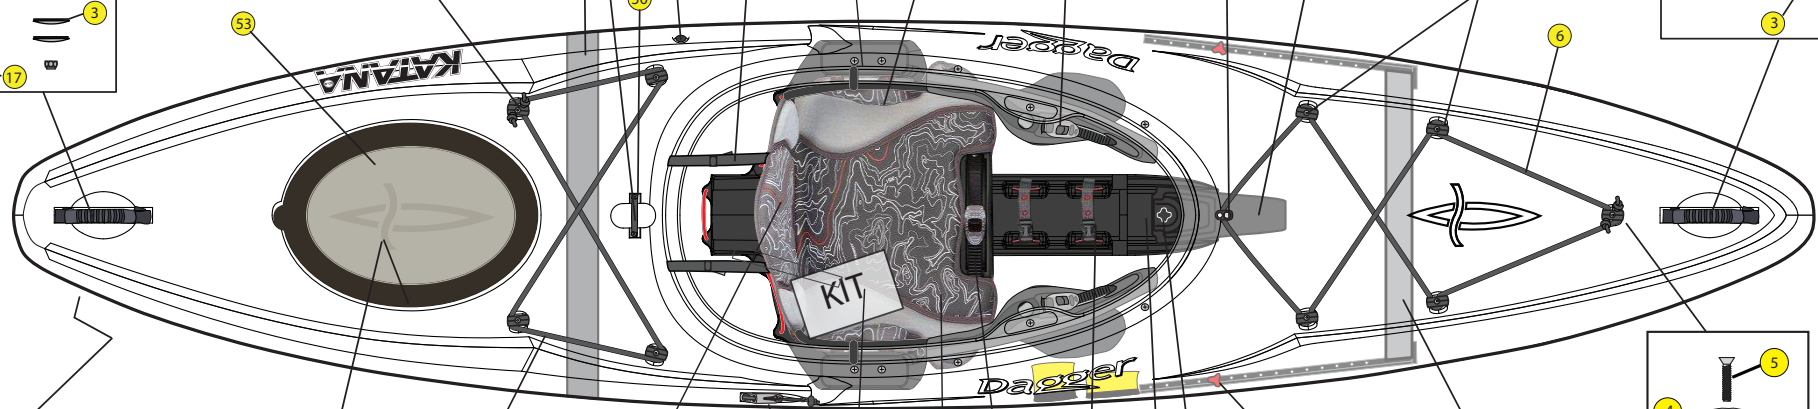

KATANA 10.4

YEAR: 2013 DATE: 09/24/13 REV: 001

Insidehatch

Outside

DAGGER KATANA 10.4 (2013)

LOCATOR

KEY	SKU #	PRODUCT DESCRIPTION	
1	9800247	Handle - Comfort Carry (2pk)	https://www.harmonygear.com/product/a/9800247/b/c
2	9800690	Screw - PHSD,M6x20mm,Noncoat (5pk)	https://www.harmonygear.com/product/a/9800690/b/c
3	9800249	Washer - Nylon, 1/4 (5 pk)	https://www.harmonygear.com/product/a/9800249/b/c
4	9800252	Deck Fitting flush w/ 2 holes- (5pk)	https://www.harmonygear.com/product/a/9800252/b/c
5	9800297	Screw - Flathead, 10-32 x 3/4 (5pk)	https://www.harmonygear.com/product/a/9800297/b/c
6	9800266	Bungee Cord - 1/4" X 20', Black	https://www.harmonygear.com/product/a/9800266/b/c
7	9800251	Screw - Flathead, 10-32 x 1 (5pk)	https://www.harmonygear.com/product/a/9800251/b/c
8	9800253	Washer - Stainless Steel & Neoprene Combination, 10 x 5/8 (5 pk)	https://www.harmonygear.com/product/a/9800253/b/c
9	9800254	Nut - Locking, with cap, 10-32 (5pk)	https://www.harmonygear.com/product/a/9800254/b/c
10	9800710	Assembly - Bulkhead Footbrace, Katana (013)	https://www.harmonygear.com/product/a/9800710/b/c
11	9800677	Kit - Hardware, bulkhead, mounting hrdwre w/sliding plates	https://www.harmonygear.com/product/a/9800677/b/c
12	9800688	Screw - Button,M6x1x16mm (5pk)	https://www.harmonygear.com/product/a/9800688/b/c
13	9800691	Screw - PHSD,M6x30mm (5pk)	https://www.harmonygear.com/product/a/9800691/b/c
14	9800257	Washer - Stainless Steel & Neoprene Combination, 1/4 (5 pk)	https://www.harmonygear.com/product/a/9800257/b/c
15	9800477	Plate - Bulkhead Mounting, 3"x 1", (2pk)	https://www.harmonygear.com/product/a/9800477/b/c
16	9800467	Washer - Aluminum, 1/4x11/16" (5pk)	https://www.harmonygear.com/product/a/9800467/b/c
17	9800681	Nut - Lock, Metric M6 (5pk)	https://www.harmonygear.com/product/a/9800681/b/c
18	9800679	Knob - Triad, Red, M6 (2pk)	https://www.harmonygear.com/product/a/9800679/b/c
19	9800680	Knob Tether - Leash, (2pk)	https://www.harmonygear.com/product/a/9800680/b/c
20	9800673	Wall - Whitewater w/storage (ea)	https://www.harmonygear.com/product/a/9800673/b/c
21	9800295	Deck Fitting, Tarpon Style (5pk)	https://www.harmonygear.com/product/a/9800295/b/c
22	9800292	Screw - Flathead, 10-32 x 1-1/4 (5pk)	https://www.harmonygear.com/product/a/9800292/b/c
23	9800424	Nut - Locking, 10-32 (5pk)	https://www.harmonygear.com/product/a/9800424/b/c
24	9800614	Knob - Adjustable seat (2pk)	https://www.harmonygear.com/product/a/9800614/b/c
25	9800673	Pod - Storage/wall, Dagger, (ea)	https://www.harmonygear.com/product/a/9800673/b/c
26	9800693	Strap - Bottle Holder, Dagger (2pk)	https://www.harmonygear.com/product/a/9800693/b/c
27	9800696	Strap - Leglifter w Ratchet Ends, 2 Piece, (ea)	https://www.harmonygear.com/product/a/9800696/b/c
28	9810060	Kit - Thighbrace,DGR incl. pads and hardware	https://www.harmonygear.com/product/a/9810060/b/c
29	9800687	Screw - Truss,M5x.8mm, (5pk)	https://www.harmonygear.com/product/a/9800687/b/c
30	9800422	Washer - Stainless/Neo, #10x3/4" (5pk)	https://www.harmonygear.com/product/a/9800422/b/c
31	9800419	Washer - Stainless, 1/4x1x1/16 (5pk)	https://www.harmonygear.com/product/a/9800419/b/c
32	9800421	Washer - Stainless, #10x11/16" (5pk)	https://www.harmonygear.com/product/a/9800421/b/c
33	9800683	Nut - Wellnut, Metric M5 (5pk)	https://www.harmonygear.com/product/a/9800683/b/c
34	9800682	Nut - T, Metric, M5 (5pk)	https://www.harmonygear.com/product/a/9800682/b/c
35	9800539	Buckle - Ratchet SS, Dgr WW (2pk)	https://www.harmonygear.com/product/a/9800539/b/c
36	9800496	Screw - Truss, 1/4-20 x 1/2 (5pk)	https://www.harmonygear.com/product/a/9800496/b/c
37	9800504	Nut - Locking, Thin, 1/4-20 (5pk)	https://www.harmonygear.com/product/a/9800504/b/c
38	9800695	Kit - Hip Pad Kit w/shims, Dagger WW	https://www.harmonygear.com/product/a/9800695/b/c
39	9800678	Kit - Whitewater, Dagger	https://www.harmonygear.com/product/a/9800678/b/c
40	9800723	Assembly - Whitewater Backband, Dagger '13	https://www.harmonygear.com/product/a/9800723/b/c
41	9800369	Fitting - LED Pull Ring (5pk)	https://www.harmonygear.com/product/a/9800369/b/c
42	9800473	Strap - backband w/male buckle (2pk)	https://www.harmonygear.com/product/a/9800473/b/c
43	9800712	Plate - Seat, DGR,Creek,Adj (2pk)	https://www.harmonygear.com/product/a/9800712/b/c
44	9800692	Strap - Seat Retaining, Dagger (2pk)	https://www.harmonygear.com/product/a/9800692/b/c
45	9800366	Deck Fitting - Jam Cleat (5pk)	https://www.harmonygear.com/product/a/9800366/b/c
46	9800340	Skeg Pull Bead (5pk)	https://www.harmonygear.com/product/a/9800340/b/c
47	9800350	Rope - Nylon, Blk, 1/8" x 50'	https://www.harmonygear.com/product/a/9800350/b/c
48	9800368	Drainplug (5pk)	https://www.harmonygear.com/product/a/9800368/b/c
49	9800441	Security Bar - Blk, 75mm (2pk)	https://www.harmonygear.com/product/a/9800441/b/c
50	9800689	Screw - SectorX,M6x1x16mm (5pk)	https://www.harmonygear.com/product/a/9800689/b/c
51	9800653	Bulkhead - Katana 9.7, Stern	https://www.harmonygear.com/product/a/9800653/b/c
52	9800268	Bulkhead Sealant - 5 oz.	https://www.harmonygear.com/product/a/9800268/b/c
53	9810036	Hatchcover - Oval Dagger	https://www.harmonygear.com/product/a/9810036/b/c
54	9800374	Polytube - Skeg Cable - 20'	https://www.harmonygear.com/product/a/9800374/b/c
55	9800616	Spring Clamp - 3/8" (5pk)	https://www.harmonygear.com/product/a/9800616/b/c
56	9800370	Premium Skeg Blade	https://www.harmonygear.com/product/a/9800370/b/c
57	9800373	Spring - Skeg Deployment Spring (5pk)	https://www.harmonygear.com/product/a/9800373/b/c
58	9800713	Screw - SHSD, M6x1x25mm, (5pk)	https://www.harmonygear.com/product/a/9800713/b/c