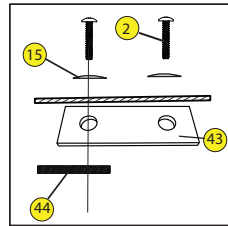

KATANA 10.4

YEAR: 2013 DATE: 09/24/13 REV: 001

Insidehatch

Outside

DAGGER KATANA 10.4 (2013)

LOCATOR

KEY	SKU #	PRODUCT DESCRIPTION	
1	9800247	Handle - Comfort Carry (2pk)	https://www.harmonygear.com/product/a/9800247/b/c
2	9800690	Screw - PHSD,M6x20mm,Noncoat (5pk)	https://www.harmonygear.com/product/a/9800690/b/c
3	9800249	Washer - Nylon, 1/4 (5 pk)	https://www.harmonygear.com/product/a/9800249/b/c
4	9800252	Deck Fitting flush w/ 2 holes- (5pk)	https://www.harmonygear.com/product/a/9800252/b/c
5	9800297	Screw - Flathead, 10-32 x 3/4 (5pk)	https://www.harmonygear.com/product/a/9800297/b/c
6	9800266	Bungee Cord - 1/4" X 20', Black	https://www.harmonygear.com/product/a/9800266/b/c
7	9800251	Screw - Flathead, 10-32 x 1 (5pk)	https://www.harmonygear.com/product/a/9800251/b/c
8	9800253	Washer - Stainless Steel & Neoprene Combination, 10 x 5/8 (5 pk)	https://www.harmonygear.com/product/a/9800253/b/c
9	9800254	Nut - Locking, with cap, 10-32 (5pk)	https://www.harmonygear.com/product/a/9800254/b/c
10	9800710	Assembly - Bulkhead Footbrace, Katana (013)	https://www.harmonygear.com/product/a/9800710/b/c
11	9800677	Kit - Hardware, bulkhead, mounting hrdwre w/sliding plates	https://www.harmonygear.com/product/a/9800677/b/c
12	9800688	Screw - Button,M6x1x16mm (5pk)	https://www.harmonygear.com/product/a/9800688/b/c
13	9800691	Screw - PHSD,M6x30mm (5pk)	https://www.harmonygear.com/product/a/9800691/b/c
14	9800257	Washer - Stainless Steel & Neoprene Combination, 1/4 (5 pk)	https://www.harmonygear.com/product/a/9800257/b/c
15	9800477	Plate - Bulkhead Mounting, 3"x 1", (2pk)	https://www.harmonygear.com/product/a/9800477/b/c
16	9800467	Washer - Aluminum, 1/4x11/16" (5pk)	https://www.harmonygear.com/product/a/9800467/b/c
17	9800681	Nut - Lock, Metric M6 (5pk)	https://www.harmonygear.com/product/a/9800681/b/c
18	9800679	Knob - Triad, Red, M6 (2pk)	https://www.harmonygear.com/product/a/9800679/b/c
19	9800680	Knob Tether - Leash, (2pk)	https://www.harmonygear.com/product/a/9800680/b/c
20	9800673	Wall - Whitewater w/storage (ea)	https://www.harmonygear.com/product/a/9800673/b/c
21	9800295	Deck Fitting, Tarpon Style (5pk)	https://www.harmonygear.com/product/a/9800295/b/c
22	9800292	Screw - Flathead, 10-32 x 1-1/4 (5pk)	https://www.harmonygear.com/product/a/9800292/b/c
23	9800424	Nut - Locking, 10-32 (5pk)	https://www.harmonygear.com/product/a/9800424/b/c
24	9800614	Knob - Adjustable seat (2pk)	https://www.harmonygear.com/product/a/9800614/b/c
25	9800673	Pod - Storage/wall, Dagger, (ea)	https://www.harmonygear.com/product/a/9800673/b/c
26	9800693	Strap - Bottle Holder, Dagger (2pk)	https://www.harmonygear.com/product/a/9800693/b/c
27	9800696	Strap - Leglifter w Ratchet Ends, 2 Piece, (ea)	https://www.harmonygear.com/product/a/9800696/b/c
28	9810060	Kit - Thighbrace,DGR incl. pads and hardware	https://www.harmonygear.com/product/a/9810060/b/c
29	9800687	Screw - Truss,M5x.8mm, (5pk)	https://www.harmonygear.com/product/a/9800687/b/c
30	9800422	Washer - Stainless/Neo, #10x3/4" (5pk)	https://www.harmonygear.com/product/a/9800422/b/c
31	9800419	Washer - Stainless, 1/4x1x1/16 (5pk)	https://www.harmonygear.com/product/a/9800419/b/c
32	9800421	Washer - Stainless, #10x11/16" (5pk)	https://www.harmonygear.com/product/a/9800421/b/c
33	9800683	Nut - Wellnut, Metric M5 (5pk)	https://www.harmonygear.com/product/a/9800683/b/c
34	9800682	Nut - T, Metric, M5 (5pk)	https://www.harmonygear.com/product/a/9800682/b/c
35	9800539	Buckle - Ratchet SS, Dgr WW (2pk)	https://www.harmonygear.com/product/a/9800539/b/c
36	9800496	Screw - Truss, 1/4-20 x 1/2 (5pk)	https://www.harmonygear.com/product/a/9800496/b/c
37	9800504	Nut - Locking, Thin, 1/4-20 (5pk)	https://www.harmonygear.com/product/a/9800504/b/c
38	9800695	Kit - Hip Pad Kit w/shims, Dagger WW	https://www.harmonygear.com/product/a/9800695/b/c
39	9800678	Kit - Whitewater, Dagger	https://www.harmonygear.com/product/a/9800678/b/c
40	9800723	Assembly - Whitewater Backband, Dagger '13	https://www.harmonygear.com/product/a/9800723/b/c
41	9800369	Fitting - LED Pull Ring (5pk)	https://www.harmonygear.com/product/a/9800369/b/c
42	9800473	Strap - backband w/male buckle (2pk)	https://www.harmonygear.com/product/a/9800473/b/c
43	9800712	Plate - Seat, DGR,Creek,Adj (2pk)	https://www.harmonygear.com/product/a/9800712/b/c
44	9800692	Strap - Seat Retaining, Dagger (2pk)	https://www.harmonygear.com/product/a/9800692/b/c
45	9800366	Deck Fitting - Jam Cleat (5pk)	https://www.harmonygear.com/product/a/9800366/b/c
46	9800340	Skeg Pull Bead (5pk)	https://www.harmonygear.com/product/a/9800340/b/c
47	9800350	Rope - Nylon, Blk, 1/8" x 50'	https://www.harmonygear.com/product/a/9800350/b/c
48	9800368	Drainplug (5pk)	https://www.harmonygear.com/product/a/9800368/b/c
49	9800441	Security Bar - Blk, 75mm (2pk)	https://www.harmonygear.com/product/a/9800441/b/c
50	9800689	Screw - SectorX,M6x1x16mm (5pk)	https://www.harmonygear.com/product/a/9800689/b/c
51	9800653	Bulkhead - Katana 9.7, Stern	https://www.harmonygear.com/product/a/9800653/b/c
52	9800268	Bulkhead Sealant - 5 oz.	https://www.harmonygear.com/product/a/9800268/b/c
53	9810036	Hatchcover - Oval Dagger	https://www.harmonygear.com/product/a/9810036/b/c
54	9800374	Polytube - Skeg Cable - 20'	https://www.harmonygear.com/product/a/9800374/b/c
55	9800616	Spring Clamp - 3/8" (5pk)	https://www.harmonygear.com/product/a/9800616/b/c
56	9800370	Premium Skeg Blade	https://www.harmonygear.com/product/a/9800370/b/c
57	9800373	Spring - Skeg Deployment Spring (5pk)	https://www.harmonygear.com/product/a/9800373/b/c
58	9800713	Screw - SHSD, M6x1x25mm, (5pk)	https://www.harmonygear.com/product/a/9800713/b/c