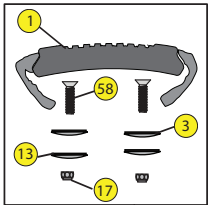

KATANA 10.4

YEAR: 2013 DATE: 09/24/13 REV: 001

Insidehatch

Outside

DAGGER KATANA 10.4 (2013)

LOCATOR

KEY	SKU #	PRODUCT DESCRIPTION	
1	9800247	Handle - Comfort Carry (2pk)	https://www.harmonygear.com/product/a/9800247/b/c
2	9800690	Screw - PHSD,M6x20mm,Noncoat (5pk)	https://www.harmonygear.com/product/a/9800690/b/c
3	9800249	Washer - Nylon, 1/4 (5 pk)	https://www.harmonygear.com/product/a/9800249/b/c
4	9800252	Deck Fitting flush w/ 2 holes- (5pk)	https://www.harmonygear.com/product/a/9800252/b/c
5	9800297	Screw - Flathead, 10-32 x 3/4 (5pk)	https://www.harmonygear.com/product/a/9800297/b/c
6	9800266	Bungee Cord - 1/4" X 20', Black	https://www.harmonygear.com/product/a/9800266/b/c
7	9800251	Screw - Flathead, 10-32 x 1 (5pk)	https://www.harmonygear.com/product/a/9800251/b/c
8	9800253	Washer - Stainless Steel & Neoprene Combination, 10 x 5/8 (5 pk)	https://www.harmonygear.com/product/a/9800253/b/c
9	9800254	Nut - Locking, with cap, 10-32 (5pk)	https://www.harmonygear.com/product/a/9800254/b/c
10	9800710	Assembly - Bulkhead Footbrace, Katana (013)	https://www.harmonygear.com/product/a/9800710/b/c
11	9800677	Kit - Hardware, bulkhead, mounting hrdwre w/sliding plates	https://www.harmonygear.com/product/a/9800677/b/c
12	9800688	Screw - Button,M6x1x16mm (5pk)	https://www.harmonygear.com/product/a/9800688/b/c
13	9800691	Screw - PHSD,M6x30mm (5pk)	https://www.harmonygear.com/product/a/9800691/b/c
14	9800257	Washer - Stainless Steel & Neoprene Combination, 1/4 (5 pk)	https://www.harmonygear.com/product/a/9800257/b/c
15	9800477	Plate - Bulkhead Mounting, 3"x 1", (2pk)	https://www.harmonygear.com/product/a/9800477/b/c
16	9800467	Washer - Aluminum, 1/4x11/16" (5pk)	https://www.harmonygear.com/product/a/9800467/b/c
17	9800681	Nut - Lock, Metric M6 (5pk)	https://www.harmonygear.com/product/a/9800681/b/c
18	9800679	Knob - Triad, Red, M6 (2pk)	https://www.harmonygear.com/product/a/9800679/b/c
19	9800680	Knob Tether - Leash, (2pk)	https://www.harmonygear.com/product/a/9800680/b/c
20	9800673	Wall - Whitewater w/storage (ea)	https://www.harmonygear.com/product/a/9800673/b/c
21	9800295	Deck Fitting, Tarpon Style (5pk)	https://www.harmonygear.com/product/a/9800295/b/c
22	9800292	Screw - Flathead, 10-32 x 1-1/4 (5pk)	https://www.harmonygear.com/product/a/9800292/b/c
23	9800424	Nut - Locking, 10-32 (5pk)	https://www.harmonygear.com/product/a/9800424/b/c
24	9800614	Knob - Adjustable seat (2pk)	https://www.harmonygear.com/product/a/9800614/b/c
25	9800673	Pod - Storage/wall, Dagger, (ea)	https://www.harmonygear.com/product/a/9800673/b/c
26	9800693	Strap - Bottle Holder, Dagger (2pk)	https://www.harmonygear.com/product/a/9800693/b/c
27	9800696	Strap - Leglifter w Ratchet Ends, 2 Piece, (ea)	https://www.harmonygear.com/product/a/9800696/b/c
28	9810060	Kit - Thighbrace,DGR incl. pads and hardware	https://www.harmonygear.com/product/a/9810060/b/c
29	9800687	Screw - Truss,M5x.8mm, (5pk)	https://www.harmonygear.com/product/a/9800687/b/c
30	9800422	Washer - Stainless/Neo, #10x3/4" (5pk)	https://www.harmonygear.com/product/a/9800422/b/c
31	9800419	Washer - Stainless, 1/4x1x1/16 (5pk)	https://www.harmonygear.com/product/a/9800419/b/c
32	9800421	Washer - Stainless, #10x11/16" (5pk)	https://www.harmonygear.com/product/a/9800421/b/c
33	9800683	Nut - Wellnut, Metric M5 (5pk)	https://www.harmonygear.com/product/a/9800683/b/c
34	9800682	Nut - T, Metric, M5 (5pk)	https://www.harmonygear.com/product/a/9800682/b/c
35	9800539	Buckle - Ratchet SS, Dgr WW (2pk)	https://www.harmonygear.com/product/a/9800539/b/c
36	9800496	Screw - Truss, 1/4-20 x 1/2 (5pk)	https://www.harmonygear.com/product/a/9800496/b/c
37	9800504	Nut - Locking, Thin, 1/4-20 (5pk)	https://www.harmonygear.com/product/a/9800504/b/c
38	9800695	Kit - Hip Pad Kit w/shims, Dagger WW	https://www.harmonygear.com/product/a/9800695/b/c
39	9800678	Kit - Whitewater, Dagger	https://www.harmonygear.com/product/a/9800678/b/c
40	9800723	Assembly - Whitewater Backband, Dagger '13	https://www.harmonygear.com/product/a/9800723/b/c
41	9800369	Fitting - LED Pull Ring (5pk)	https://www.harmonygear.com/product/a/9800369/b/c
42	9800473	Strap - backband w/male buckle (2pk)	https://www.harmonygear.com/product/a/9800473/b/c
43	9800712	Plate - Seat, DGR,Creek,Adj (2pk)	https://www.harmonygear.com/product/a/9800712/b/c
44	9800692	Strap - Seat Retaining, Dagger (2pk)	https://www.harmonygear.com/product/a/9800692/b/c
45	9800366	Deck Fitting - Jam Cleat (5pk)	https://www.harmonygear.com/product/a/9800366/b/c
46	9800340	Skeg Pull Bead (5pk)	https://www.harmonygear.com/product/a/9800340/b/c
47	9800350	Rope - Nylon, Blk, 1/8" x 50'	https://www.harmonygear.com/product/a/9800350/b/c
48	9800368	Drainplug (5pk)	https://www.harmonygear.com/product/a/9800368/b/c
49	9800441	Security Bar - Blk, 75mm (2pk)	https://www.harmonygear.com/product/a/9800441/b/c
50	9800689	Screw - SectorX,M6x1x16mm (5pk)	https://www.harmonygear.com/product/a/9800689/b/c
51	9800653	Bulkhead - Katana 9.7, Stern	https://www.harmonygear.com/product/a/9800653/b/c
52	9800268	Bulkhead Sealant - 5 oz.	https://www.harmonygear.com/product/a/9800268/b/c
53	9810036	Hatchcover - Oval Dagger	https://www.harmonygear.com/product/a/9810036/b/c
54	9800374	Polytube - Skeg Cable - 20'	https://www.harmonygear.com/product/a/9800374/b/c
55	9800616	Spring Clamp - 3/8" (5pk)	https://www.harmonygear.com/product/a/9800616/b/c
56	9800370	Premium Skeg Blade	https://www.harmonygear.com/product/a/9800370/b/c
57	9800373	Spring - Skeg Deployment Spring (5pk)	https://www.harmonygear.com/product/a/9800373/b/c
58	9800713	Screw - SHSD, M6x1x25mm, (5pk)	https://www.harmonygear.com/product/a/9800713/b/c