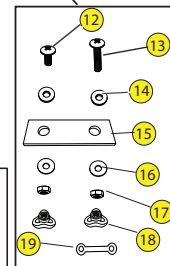

KATANA 10.4

YEAR: 2013 DATE: 09/24/13 REV: 001

Insidehatch

Outside

DAGGER KATANA 10.4 (2013)

LOCATOR

KEY	SKU #	PRODUCT DESCRIPTION	
1	9800247	Handle - Comfort Carry (2pk)	https://www.harmonygear.com/product/a/9800247/b/c
2	9800690	Screw - PHSD,M6x20mm,Noncoat (5pk)	https://www.harmonygear.com/product/a/9800690/b/c
3	9800249	Washer - Nylon, 1/4 (5 pk)	https://www.harmonygear.com/product/a/9800249/b/c
4	9800252	Deck Fitting flush w/ 2 holes- (5pk)	https://www.harmonygear.com/product/a/9800252/b/c
5	9800297	Screw - Flathead, 10-32 x 3/4 (5pk)	https://www.harmonygear.com/product/a/9800297/b/c
6	9800266	Bungee Cord - 1/4" X 20', Black	https://www.harmonygear.com/product/a/9800266/b/c
7	9800251	Screw - Flathead, 10-32 x 1 (5pk)	https://www.harmonygear.com/product/a/9800251/b/c
8	9800253	Washer - Stainless Steel & Neoprene Combination, 10 x 5/8 (5 pk)	https://www.harmonygear.com/product/a/9800253/b/c
9	9800254	Nut - Locking, with cap, 10-32 (5pk)	https://www.harmonygear.com/product/a/9800254/b/c
10	9800710	Assembly - Bulkhead Footbrace, Katana (013)	https://www.harmonygear.com/product/a/9800710/b/c
11	9800677	Kit - Hardware, bulkhead, mounting hrdwre w/sliding plates	https://www.harmonygear.com/product/a/9800677/b/c
12	9800688	Screw - Button,M6x1x16mm (5pk)	https://www.harmonygear.com/product/a/9800688/b/c
13	9800691	Screw - PHSD,M6x30mm (5pk)	https://www.harmonygear.com/product/a/9800691/b/c
14	9800257	Washer - Stainless Steel & Neoprene Combination, 1/4 (5 pk)	https://www.harmonygear.com/product/a/9800257/b/c
15	9800477	Plate - Bulkhead Mounting, 3"x 1", (2pk)	https://www.harmonygear.com/product/a/9800477/b/c
16	9800467	Washer - Aluminum, 1/4x11/16" (5pk)	https://www.harmonygear.com/product/a/9800467/b/c
17	9800681	Nut - Lock, Metric M6 (5pk)	https://www.harmonygear.com/product/a/9800681/b/c
18	9800679	Knob - Triad, Red, M6 (2pk)	https://www.harmonygear.com/product/a/9800679/b/c
19	9800680	Knob Tether - Leash, (2pk)	https://www.harmonygear.com/product/a/9800680/b/c
20	9800673	Wall - Whitewater w/storage (ea)	https://www.harmonygear.com/product/a/9800673/b/c
21	9800295	Deck Fitting, Tarpon Style (5pk)	https://www.harmonygear.com/product/a/9800295/b/c
22	9800292	Screw - Flathead, 10-32 x 1-1/4 (5pk)	https://www.harmonygear.com/product/a/9800292/b/c
23	9800424	Nut - Locking, 10-32 (5pk)	https://www.harmonygear.com/product/a/9800424/b/c
24	9800614	Knob - Adjustable seat (2pk)	https://www.harmonygear.com/product/a/9800614/b/c
25	9800673	Pod - Storage/wall, Dagger, (ea)	https://www.harmonygear.com/product/a/9800673/b/c
26	9800693	Strap - Bottle Holder, Dagger (2pk)	https://www.harmonygear.com/product/a/9800693/b/c
27	9800696	Strap - Leglifter w Ratchet Ends, 2 Piece, (ea)	https://www.harmonygear.com/product/a/9800696/b/c
28	9810060	Kit - Thighbrace,DGR incl. pads and hardware	https://www.harmonygear.com/product/a/9810060/b/c
29	9800687	Screw - Truss,M5x.8mm, (5pk)	https://www.harmonygear.com/product/a/9800687/b/c
30	9800422	Washer - Stainless/Neo, #10x3/4" (5pk)	https://www.harmonygear.com/product/a/9800422/b/c
31	9800419	Washer - Stainless, 1/4x1x1/16 (5pk)	https://www.harmonygear.com/product/a/9800419/b/c
32	9800421	Washer - Stainless, #10x11/16" (5pk)	https://www.harmonygear.com/product/a/9800421/b/c
33	9800683	Nut - Wellnut, Metric M5 (5pk)	https://www.harmonygear.com/product/a/9800683/b/c
34	9800682	Nut - T, Metric, M5 (5pk)	https://www.harmonygear.com/product/a/9800682/b/c
35	9800539	Buckle - Ratchet SS, Dgr WW (2pk)	https://www.harmonygear.com/product/a/9800539/b/c
36	9800496	Screw - Truss, 1/4-20 x 1/2 (5pk)	https://www.harmonygear.com/product/a/9800496/b/c
37	9800504	Nut - Locking, Thin, 1/4-20 (5pk)	https://www.harmonygear.com/product/a/9800504/b/c
38	9800695	Kit - Hip Pad Kit w/shims, Dagger WW	https://www.harmonygear.com/product/a/9800695/b/c
39	9800678	Kit - Whitewater, Dagger	https://www.harmonygear.com/product/a/9800678/b/c
40	9800723	Assembly - Whitewater Backband, Dagger '13	https://www.harmonygear.com/product/a/9800723/b/c
41	9800369	Fitting - LED Pull Ring (5pk)	https://www.harmonygear.com/product/a/9800369/b/c
42	9800473	Strap - backband w/male buckle (2pk)	https://www.harmonygear.com/product/a/9800473/b/c
43	9800712	Plate - Seat, DGR,Creek,Adj (2pk)	https://www.harmonygear.com/product/a/9800712/b/c
44	9800692	Strap - Seat Retaining, Dagger (2pk)	https://www.harmonygear.com/product/a/9800692/b/c
45	9800366	Deck Fitting - Jam Cleat (5pk)	https://www.harmonygear.com/product/a/9800366/b/c
46	9800340	Skeg Pull Bead (5pk)	https://www.harmonygear.com/product/a/9800340/b/c
47	9800350	Rope - Nylon, Blk, 1/8" x 50'	https://www.harmonygear.com/product/a/9800350/b/c
48	9800368	Drainplug (5pk)	https://www.harmonygear.com/product/a/9800368/b/c
49	9800441	Security Bar - Blk, 75mm (2pk)	https://www.harmonygear.com/product/a/9800441/b/c
50	9800689	Screw - SectorX,M6x1x16mm (5pk)	https://www.harmonygear.com/product/a/9800689/b/c
51	9800653	Bulkhead - Katana 9.7, Stern	https://www.harmonygear.com/product/a/9800653/b/c
52	9800268	Bulkhead Sealant - 5 oz.	https://www.harmonygear.com/product/a/9800268/b/c
53	9810036	Hatchcover - Oval Dagger	https://www.harmonygear.com/product/a/9810036/b/c
54	9800374	Polytube - Skeg Cable - 20'	https://www.harmonygear.com/product/a/9800374/b/c
55	9800616	Spring Clamp - 3/8" (5pk)	https://www.harmonygear.com/product/a/9800616/b/c
56	9800370	Premium Skeg Blade	https://www.harmonygear.com/product/a/9800370/b/c
57	9800373	Spring - Skeg Deployment Spring (5pk)	https://www.harmonygear.com/product/a/9800373/b/c
58	9800713	Screw - SHSD, M6x1x25mm, (5pk)	https://www.harmonygear.com/product/a/9800713/b/c