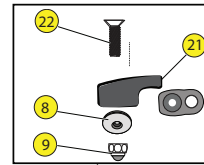

KATANA 10.4

YEAR: 2013 DATE: 09/24/13 REV: 001

Insidehatch

Outside

DAGGER KATANA 10.4 (2013)

LOCATOR

KEY	SKU #	PRODUCT DESCRIPTION	
1	9800247	Handle - Comfort Carry (2pk)	https://www.harmonygear.com/product/a/9800247/b/c
2	9800690	Screw - PHSD,M6x20mm,Noncoat (5pk)	https://www.harmonygear.com/product/a/9800690/b/c
3	9800249	Washer - Nylon, 1/4 (5 pk)	https://www.harmonygear.com/product/a/9800249/b/c
4	9800252	Deck Fitting flush w/ 2 holes- (5pk)	https://www.harmonygear.com/product/a/9800252/b/c
5	9800297	Screw - Flathead, 10-32 x 3/4 (5pk)	https://www.harmonygear.com/product/a/9800297/b/c
6	9800266	Bungee Cord - 1/4" X 20', Black	https://www.harmonygear.com/product/a/9800266/b/c
7	9800251	Screw - Flathead, 10-32 x 1 (5pk)	https://www.harmonygear.com/product/a/9800251/b/c
8	9800253	Washer - Stainless Steel & Neoprene Combination, 10 x 5/8 (5 pk)	https://www.harmonygear.com/product/a/9800253/b/c
9	9800254	Nut - Locking, with cap, 10-32 (5pk)	https://www.harmonygear.com/product/a/9800254/b/c
10	9800710	Assembly - Bulkhead Footbrace, Katana (013)	https://www.harmonygear.com/product/a/9800710/b/c
11	9800677	Kit - Hardware, bulkhead, mounting hrdwre w/sliding plates	https://www.harmonygear.com/product/a/9800677/b/c
12	9800688	Screw - Button,M6x1x16mm (5pk)	https://www.harmonygear.com/product/a/9800688/b/c
13	9800691	Screw - PHSD,M6x30mm (5pk)	https://www.harmonygear.com/product/a/9800691/b/c
14	9800257	Washer - Stainless Steel & Neoprene Combination, 1/4 (5 pk)	https://www.harmonygear.com/product/a/9800257/b/c
15	9800477	Plate - Bulkhead Mounting, 3"x 1", (2pk)	https://www.harmonygear.com/product/a/9800477/b/c
16	9800467	Washer - Aluminum, 1/4x11/16" (5pk)	https://www.harmonygear.com/product/a/9800467/b/c
17	9800681	Nut - Lock, Metric M6 (5pk)	https://www.harmonygear.com/product/a/9800681/b/c
18	9800679	Knob - Triad, Red, M6 (2pk)	https://www.harmonygear.com/product/a/9800679/b/c
19	9800680	Knob Tether - Leash, (2pk)	https://www.harmonygear.com/product/a/9800680/b/c
20	9800673	Wall - Whitewater w/storage (ea)	https://www.harmonygear.com/product/a/9800673/b/c
21	9800295	Deck Fitting, Tarpon Style (5pk)	https://www.harmonygear.com/product/a/9800295/b/c
22	9800292	Screw - Flathead, 10-32 x 1-1/4 (5pk)	https://www.harmonygear.com/product/a/9800292/b/c
23	9800424	Nut - Locking, 10-32 (5pk)	https://www.harmonygear.com/product/a/9800424/b/c
24	9800614	Knob - Adjustable seat (2pk)	https://www.harmonygear.com/product/a/9800614/b/c
25	9800673	Pod - Storage/wall, Dagger, (ea)	https://www.harmonygear.com/product/a/9800673/b/c
26	9800693	Strap - Bottle Holder, Dagger (2pk)	https://www.harmonygear.com/product/a/9800693/b/c
27	9800696	Strap - Leglifter w Ratchet Ends, 2 Piece, (ea)	https://www.harmonygear.com/product/a/9800696/b/c
28	9810060	Kit - Thighbrace,DGR incl. pads and hardware	https://www.harmonygear.com/product/a/9810060/b/c
29	9800687	Screw - Truss,M5x.8mm, (5pk)	https://www.harmonygear.com/product/a/9800687/b/c
30	9800422	Washer - Stainless/Neo, #10x3/4" (5pk)	https://www.harmonygear.com/product/a/9800422/b/c
31	9800419	Washer - Stainless, 1/4x1x1/16 (5pk)	https://www.harmonygear.com/product/a/9800419/b/c
32	9800421	Washer - Stainless, #10x11/16" (5pk)	https://www.harmonygear.com/product/a/9800421/b/c
33	9800683	Nut - Wellnut, Metric M5 (5pk)	https://www.harmonygear.com/product/a/9800683/b/c
34	9800682	Nut - T, Metric, M5 (5pk)	https://www.harmonygear.com/product/a/9800682/b/c
35	9800539	Buckle - Ratchet SS, Dgr WW (2pk)	https://www.harmonygear.com/product/a/9800539/b/c
36	9800496	Screw - Truss, 1/4-20 x 1/2 (5pk)	https://www.harmonygear.com/product/a/9800496/b/c
37	9800504	Nut - Locking, Thin, 1/4-20 (5pk)	https://www.harmonygear.com/product/a/9800504/b/c
38	9800695	Kit - Hip Pad Kit w/shims, Dagger WW	https://www.harmonygear.com/product/a/9800695/b/c
39	9800678	Kit - Whitewater, Dagger	https://www.harmonygear.com/product/a/9800678/b/c
40	9800723	Assembly - Whitewater Backband, Dagger '13	https://www.harmonygear.com/product/a/9800723/b/c
41	9800369	Fitting - LED Pull Ring (5pk)	https://www.harmonygear.com/product/a/9800369/b/c
42	9800473	Strap - backband w/male buckle (2pk)	https://www.harmonygear.com/product/a/9800473/b/c
43	9800712	Plate - Seat, DGR,Creek,Adj (2pk)	https://www.harmonygear.com/product/a/9800712/b/c
44	9800692	Strap - Seat Retaining, Dagger (2pk)	https://www.harmonygear.com/product/a/9800692/b/c
45	9800366	Deck Fitting - Jam Cleat (5pk)	https://www.harmonygear.com/product/a/9800366/b/c
46	9800340	Skeg Pull Bead (5pk)	https://www.harmonygear.com/product/a/9800340/b/c
47	9800350	Rope - Nylon, Blk, 1/8" x 50'	https://www.harmonygear.com/product/a/9800350/b/c
48	9800368	Drainplug (5pk)	https://www.harmonygear.com/product/a/9800368/b/c
49	9800441	Security Bar - Blk, 75mm (2pk)	https://www.harmonygear.com/product/a/9800441/b/c
50	9800689	Screw - SectorX,M6x1x16mm (5pk)	https://www.harmonygear.com/product/a/9800689/b/c
51	9800653	Bulkhead - Katana 9.7, Stern	https://www.harmonygear.com/product/a/9800653/b/c
52	9800268	Bulkhead Sealant - 5 oz.	https://www.harmonygear.com/product/a/9800268/b/c
53	9810036	Hatchcover - Oval Dagger	https://www.harmonygear.com/product/a/9810036/b/c
54	9800374	Polytube - Skeg Cable - 20'	https://www.harmonygear.com/product/a/9800374/b/c
55	9800616	Spring Clamp - 3/8" (5pk)	https://www.harmonygear.com/product/a/9800616/b/c
56	9800370	Premium Skeg Blade	https://www.harmonygear.com/product/a/9800370/b/c
57	9800373	Spring - Skeg Deployment Spring (5pk)	https://www.harmonygear.com/product/a/9800373/b/c
58	9800713	Screw - SHSD, M6x1x25mm, (5pk)	https://www.harmonygear.com/product/a/9800713/b/c