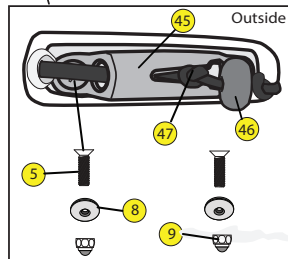

KATANA 10.4

YEAR: 2013 DATE: 09/24/13 REV: 001

Insidehatch

Outside

DAGGER KATANA 10.4 (2013)

LOCATOR

KEY	SKU #	PRODUCT DESCRIPTION	
1	9800247	Handle - Comfort Carry (2pk)	https://www.harmonygear.com/product/a/9800247/b/c
2	9800690	Screw - PHSD,M6x20mm,Noncoat (5pk)	https://www.harmonygear.com/product/a/9800690/b/c
3	9800249	Washer - Nylon, 1/4 (5 pk)	https://www.harmonygear.com/product/a/9800249/b/c
4	9800252	Deck Fitting flush w/ 2 holes- (5pk)	https://www.harmonygear.com/product/a/9800252/b/c
5	9800297	Screw - Flathead, 10-32 x 3/4 (5pk)	https://www.harmonygear.com/product/a/9800297/b/c
6	9800266	Bungee Cord - 1/4" X 20', Black	https://www.harmonygear.com/product/a/9800266/b/c
7	9800251	Screw - Flathead, 10-32 x 1 (5pk)	https://www.harmonygear.com/product/a/9800251/b/c
8	9800253	Washer - Stainless Steel & Neoprene Combination, 10 x 5/8 (5 pk)	https://www.harmonygear.com/product/a/9800253/b/c
9	9800254	Nut - Locking, with cap, 10-32 (5pk)	https://www.harmonygear.com/product/a/9800254/b/c
10	9800710	Assembly - Bulkhead Footbrace, Katana (013)	https://www.harmonygear.com/product/a/9800710/b/c
11	9800677	Kit - Hardware, bulkhead, mounting hrdwre w/sliding plates	https://www.harmonygear.com/product/a/9800677/b/c
12	9800688	Screw - Button,M6x1x16mm (5pk)	https://www.harmonygear.com/product/a/9800688/b/c
13	9800691	Screw - PHSD,M6x30mm (5pk)	https://www.harmonygear.com/product/a/9800691/b/c
14	9800257	Washer - Stainless Steel & Neoprene Combination, 1/4 (5 pk)	https://www.harmonygear.com/product/a/9800257/b/c
15	9800477	Plate - Bulkhead Mounting, 3"x 1", (2pk)	https://www.harmonygear.com/product/a/9800477/b/c
16	9800467	Washer - Aluminum, 1/4x11/16" (5pk)	https://www.harmonygear.com/product/a/9800467/b/c
17	9800681	Nut - Lock, Metric M6 (5pk)	https://www.harmonygear.com/product/a/9800681/b/c
18	9800679	Knob - Triad, Red, M6 (2pk)	https://www.harmonygear.com/product/a/9800679/b/c
19	9800680	Knob Tether - Leash, (2pk)	https://www.harmonygear.com/product/a/9800680/b/c
20	9800673	Wall - Whitewater w/storage (ea)	https://www.harmonygear.com/product/a/9800673/b/c
21	9800295	Deck Fitting, Tarpon Style (5pk)	https://www.harmonygear.com/product/a/9800295/b/c
22	9800292	Screw - Flathead, 10-32 x 1-1/4 (5pk)	https://www.harmonygear.com/product/a/9800292/b/c
23	9800424	Nut - Locking, 10-32 (5pk)	https://www.harmonygear.com/product/a/9800424/b/c
24	9800614	Knob - Adjustable seat (2pk)	https://www.harmonygear.com/product/a/9800614/b/c
25	9800673	Pod - Storage/wall, Dagger, (ea)	https://www.harmonygear.com/product/a/9800673/b/c
26	9800693	Strap - Bottle Holder, Dagger (2pk)	https://www.harmonygear.com/product/a/9800693/b/c
27	9800696	Strap - Leglifter w Ratchet Ends, 2 Piece, (ea)	https://www.harmonygear.com/product/a/9800696/b/c
28	9810060	Kit - Thighbrace,DGR incl. pads and hardware	https://www.harmonygear.com/product/a/9810060/b/c
29	9800687	Screw - Truss,M5x.8mm, (5pk)	https://www.harmonygear.com/product/a/9800687/b/c
30	9800422	Washer - Stainless/Neo, #10x3/4" (5pk)	https://www.harmonygear.com/product/a/9800422/b/c
31	9800419	Washer - Stainless, 1/4x1x1/16 (5pk)	https://www.harmonygear.com/product/a/9800419/b/c
32	9800421	Washer - Stainless, #10x11/16" (5pk)	https://www.harmonygear.com/product/a/9800421/b/c
33	9800683	Nut - Wellnut, Metric M5 (5pk)	https://www.harmonygear.com/product/a/9800683/b/c
34	9800682	Nut - T, Metric, M5 (5pk)	https://www.harmonygear.com/product/a/9800682/b/c
35	9800539	Buckle - Ratchet SS, Dgr WW (2pk)	https://www.harmonygear.com/product/a/9800539/b/c
36	9800496	Screw - Truss, 1/4-20 x 1/2 (5pk)	https://www.harmonygear.com/product/a/9800496/b/c
37	9800504	Nut - Locking, Thin, 1/4-20 (5pk)	https://www.harmonygear.com/product/a/9800504/b/c
38	9800695	Kit - Hip Pad Kit w/shims, Dagger WW	https://www.harmonygear.com/product/a/9800695/b/c
39	9800678	Kit - Whitewater, Dagger	https://www.harmonygear.com/product/a/9800678/b/c
40	9800723	Assembly - Whitewater Backband, Dagger '13	https://www.harmonygear.com/product/a/9800723/b/c
41	9800369	Fitting - LED Pull Ring (5pk)	https://www.harmonygear.com/product/a/9800369/b/c
42	9800473	Strap - backband w/male buckle (2pk)	https://www.harmonygear.com/product/a/9800473/b/c
43	9800712	Plate - Seat, DGR,Creek,Adj (2pk)	https://www.harmonygear.com/product/a/9800712/b/c
44	9800692	Strap - Seat Retaining, Dagger (2pk)	https://www.harmonygear.com/product/a/9800692/b/c
45	9800366	Deck Fitting - Jam Cleat (5pk)	https://www.harmonygear.com/product/a/9800366/b/c
46	9800340	Skeg Pull Bead (5pk)	https://www.harmonygear.com/product/a/9800340/b/c
47	9800350	Rope - Nylon, Blk, 1/8" x 50'	https://www.harmonygear.com/product/a/9800350/b/c
48	9800368	Drainplug (5pk)	https://www.harmonygear.com/product/a/9800368/b/c
49	9800441	Security Bar - Blk, 75mm (2pk)	https://www.harmonygear.com/product/a/9800441/b/c
50	9800689	Screw - SectorX,M6x1x16mm (5pk)	https://www.harmonygear.com/product/a/9800689/b/c
51	9800653	Bulkhead - Katana 9.7, Stern	https://www.harmonygear.com/product/a/9800653/b/c
52	9800268	Bulkhead Sealant - 5 oz.	https://www.harmonygear.com/product/a/9800268/b/c
53	9810036	Hatchcover - Oval Dagger	https://www.harmonygear.com/product/a/9810036/b/c
54	9800374	Polytube - Skeg Cable - 20'	https://www.harmonygear.com/product/a/9800374/b/c
55	9800616	Spring Clamp - 3/8" (5pk)	https://www.harmonygear.com/product/a/9800616/b/c
56	9800370	Premium Skeg Blade	https://www.harmonygear.com/product/a/9800370/b/c
57	9800373	Spring - Skeg Deployment Spring (5pk)	https://www.harmonygear.com/product/a/9800373/b/c
58	9800713	Screw - SHSD, M6x1x25mm, (5pk)	https://www.harmonygear.com/product/a/9800713/b/c