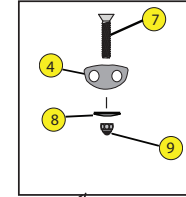

KATANA 10.4

YEAR: 2013 DATE: 09/24/13 REV: 001

Insidehatch

Outside

DAGGER KATANA 10.4 (2013)

LOCATOR

KEY	SKU #	PRODUCT DESCRIPTION	
1	9800247	Handle - Comfort Carry (2pk)	https://www.harmonygear.com/product/a/9800247/b/c
2	9800690	Screw - PHSD,M6x20mm,Noncoat (5pk)	https://www.harmonygear.com/product/a/9800690/b/c
3	9800249	Washer - Nylon, 1/4 (5 pk)	https://www.harmonygear.com/product/a/9800249/b/c
4	9800252	Deck Fitting flush w/ 2 holes- (5pk)	https://www.harmonygear.com/product/a/9800252/b/c
5	9800297	Screw - Flathead, 10-32 x 3/4 (5pk)	https://www.harmonygear.com/product/a/9800297/b/c
6	9800266	Bungee Cord - 1/4" X 20', Black	https://www.harmonygear.com/product/a/9800266/b/c
7	9800251	Screw - Flathead, 10-32 x 1 (5pk)	https://www.harmonygear.com/product/a/9800251/b/c
8	9800253	Washer - Stainless Steel & Neoprene Combination, 10 x 5/8 (5 pk)	https://www.harmonygear.com/product/a/9800253/b/c
9	9800254	Nut - Locking, with cap, 10-32 (5pk)	https://www.harmonygear.com/product/a/9800254/b/c
10	9800710	Assembly - Bulkhead Footbrace, Katana (013)	https://www.harmonygear.com/product/a/9800710/b/c
11	9800677	Kit - Hardware, bulkhead, mounting hrdwre w/sliding plates	https://www.harmonygear.com/product/a/9800677/b/c
12	9800688	Screw - Button,M6x1x16mm (5pk)	https://www.harmonygear.com/product/a/9800688/b/c
13	9800691	Screw - PHSD,M6x30mm (5pk)	https://www.harmonygear.com/product/a/9800691/b/c
14	9800257	Washer - Stainless Steel & Neoprene Combination, 1/4 (5 pk)	https://www.harmonygear.com/product/a/9800257/b/c
15	9800477	Plate - Bulkhead Mounting, 3"x 1", (2pk)	https://www.harmonygear.com/product/a/9800477/b/c
16	9800467	Washer - Aluminum, 1/4x11/16" (5pk)	https://www.harmonygear.com/product/a/9800467/b/c
17	9800681	Nut - Lock, Metric M6 (5pk)	https://www.harmonygear.com/product/a/9800681/b/c
18	9800679	Knob - Triad, Red, M6 (2pk)	https://www.harmonygear.com/product/a/9800679/b/c
19	9800680	Knob Tether - Leash, (2pk)	https://www.harmonygear.com/product/a/9800680/b/c
20	9800673	Wall - Whitewater w/storage (ea)	https://www.harmonygear.com/product/a/9800673/b/c
21	9800295	Deck Fitting, Tarpon Style (5pk)	https://www.harmonygear.com/product/a/9800295/b/c
22	9800292	Screw - Flathead, 10-32 x 1-1/4 (5pk)	https://www.harmonygear.com/product/a/9800292/b/c
23	9800424	Nut - Locking, 10-32 (5pk)	https://www.harmonygear.com/product/a/9800424/b/c
24	9800614	Knob - Adjustable seat (2pk)	https://www.harmonygear.com/product/a/9800614/b/c
25	9800673	Pod - Storage/wall, Dagger, (ea)	https://www.harmonygear.com/product/a/9800673/b/c
26	9800693	Strap - Bottle Holder, Dagger (2pk)	https://www.harmonygear.com/product/a/9800693/b/c
27	9800696	Strap - Leglifter w Ratchet Ends, 2 Piece, (ea)	https://www.harmonygear.com/product/a/9800696/b/c
28	9810060	Kit - Thighbrace,DGR incl. pads and hardware	https://www.harmonygear.com/product/a/9810060/b/c
29	9800687	Screw - Truss,M5x.8mm, (5pk)	https://www.harmonygear.com/product/a/9800687/b/c
30	9800422	Washer - Stainless/Neo, #10x3/4" (5pk)	https://www.harmonygear.com/product/a/9800422/b/c
31	9800419	Washer - Stainless, 1/4x1x1/16 (5pk)	https://www.harmonygear.com/product/a/9800419/b/c
32	9800421	Washer - Stainless, #10x11/16" (5pk)	https://www.harmonygear.com/product/a/9800421/b/c
33	9800683	Nut - Wellnut, Metric M5 (5pk)	https://www.harmonygear.com/product/a/9800683/b/c
34	9800682	Nut - T, Metric, M5 (5pk)	https://www.harmonygear.com/product/a/9800682/b/c
35	9800539	Buckle - Ratchet SS, Dgr WW (2pk)	https://www.harmonygear.com/product/a/9800539/b/c
36	9800496	Screw - Truss, 1/4-20 x 1/2 (5pk)	https://www.harmonygear.com/product/a/9800496/b/c
37	9800504	Nut - Locking, Thin, 1/4-20 (5pk)	https://www.harmonygear.com/product/a/9800504/b/c
38	9800695	Kit - Hip Pad Kit w/shims, Dagger WW	https://www.harmonygear.com/product/a/9800695/b/c
39	9800678	Kit - Whitewater, Dagger	https://www.harmonygear.com/product/a/9800678/b/c
40	9800723	Assembly - Whitewater Backband, Dagger '13	https://www.harmonygear.com/product/a/9800723/b/c
41	9800369	Fitting - LED Pull Ring (5pk)	https://www.harmonygear.com/product/a/9800369/b/c
42	9800473	Strap - backband w/male buckle (2pk)	https://www.harmonygear.com/product/a/9800473/b/c
43	9800712	Plate - Seat, DGR,Creek,Adj (2pk)	https://www.harmonygear.com/product/a/9800712/b/c
44	9800692	Strap - Seat Retaining, Dagger (2pk)	https://www.harmonygear.com/product/a/9800692/b/c
45	9800366	Deck Fitting - Jam Cleat (5pk)	https://www.harmonygear.com/product/a/9800366/b/c
46	9800340	Skeg Pull Bead (5pk)	https://www.harmonygear.com/product/a/9800340/b/c
47	9800350	Rope - Nylon, Blk, 1/8" x 50'	https://www.harmonygear.com/product/a/9800350/b/c
48	9800368	Drainplug (5pk)	https://www.harmonygear.com/product/a/9800368/b/c
49	9800441	Security Bar - Blk, 75mm (2pk)	https://www.harmonygear.com/product/a/9800441/b/c
50	9800689	Screw - SectorX,M6x1x16mm (5pk)	https://www.harmonygear.com/product/a/9800689/b/c
51	9800653	Bulkhead - Katana 9.7, Stern	https://www.harmonygear.com/product/a/9800653/b/c
52	9800268	Bulkhead Sealant - 5 oz.	https://www.harmonygear.com/product/a/9800268/b/c
53	9810036	Hatchcover - Oval Dagger	https://www.harmonygear.com/product/a/9810036/b/c
54	9800374	Polytube - Skeg Cable - 20'	https://www.harmonygear.com/product/a/9800374/b/c
55	9800616	Spring Clamp - 3/8" (5pk)	https://www.harmonygear.com/product/a/9800616/b/c
56	9800370	Premium Skeg Blade	https://www.harmonygear.com/product/a/9800370/b/c
57	9800373	Spring - Skeg Deployment Spring (5pk)	https://www.harmonygear.com/product/a/9800373/b/c
58	9800713	Screw - SHSD, M6x1x25mm, (5pk)	https://www.harmonygear.com/product/a/9800713/b/c