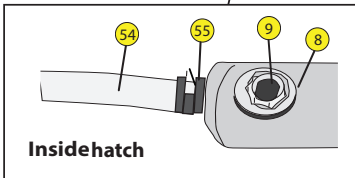

KATANA 10.4

YEAR: 2013 DATE: 09/24/13 REV: 001

Insidehatch

Outside

DAGGER KATANA 10.4 (2013)

LOCATOR

KEY	SKU #	PRODUCT DESCRIPTION	
1	9800247	Handle - Comfort Carry (2pk)	https://www.harmonygear.com/product/a/9800247/b/c
2	9800690	Screw - PHSD,M6x20mm,Noncoat (5pk)	https://www.harmonygear.com/product/a/9800690/b/c
3	9800249	Washer - Nylon, 1/4 (5 pk)	https://www.harmonygear.com/product/a/9800249/b/c
4	9800252	Deck Fitting flush w/ 2 holes- (5pk)	https://www.harmonygear.com/product/a/9800252/b/c
5	9800297	Screw - Flathead, 10-32 x 3/4 (5pk)	https://www.harmonygear.com/product/a/9800297/b/c
6	9800266	Bungee Cord - 1/4" X 20', Black	https://www.harmonygear.com/product/a/9800266/b/c
7	9800251	Screw - Flathead, 10-32 x 1 (5pk)	https://www.harmonygear.com/product/a/9800251/b/c
8	9800253	Washer - Stainless Steel & Neoprene Combination, 10 x 5/8 (5 pk)	https://www.harmonygear.com/product/a/9800253/b/c
9	9800254	Nut - Locking, with cap, 10-32 (5pk)	https://www.harmonygear.com/product/a/9800254/b/c
10	9800710	Assembly - Bulkhead Footbrace, Katana (013)	https://www.harmonygear.com/product/a/9800710/b/c
11	9800677	Kit - Hardware, bulkhead, mounting hrdwre w/sliding plates	https://www.harmonygear.com/product/a/9800677/b/c
12	9800688	Screw - Button,M6x1x16mm (5pk)	https://www.harmonygear.com/product/a/9800688/b/c
13	9800691	Screw - PHSD,M6x30mm (5pk)	https://www.harmonygear.com/product/a/9800691/b/c
14	9800257	Washer - Stainless Steel & Neoprene Combination, 1/4 (5 pk)	https://www.harmonygear.com/product/a/9800257/b/c
15	9800477	Plate - Bulkhead Mounting, 3"x 1", (2pk)	https://www.harmonygear.com/product/a/9800477/b/c
16	9800467	Washer - Aluminum, 1/4x11/16" (5pk)	https://www.harmonygear.com/product/a/9800467/b/c
17	9800681	Nut - Lock, Metric M6 (5pk)	https://www.harmonygear.com/product/a/9800681/b/c
18	9800679	Knob - Triad, Red, M6 (2pk)	https://www.harmonygear.com/product/a/9800679/b/c
19	9800680	Knob Tether - Leash, (2pk)	https://www.harmonygear.com/product/a/9800680/b/c
20	9800673	Wall - Whitewater w/storage (ea)	https://www.harmonygear.com/product/a/9800673/b/c
21	9800295	Deck Fitting, Tarpon Style (5pk)	https://www.harmonygear.com/product/a/9800295/b/c
22	9800292	Screw - Flathead, 10-32 x 1-1/4 (5pk)	https://www.harmonygear.com/product/a/9800292/b/c
23	9800424	Nut - Locking, 10-32 (5pk)	https://www.harmonygear.com/product/a/9800424/b/c
24	9800614	Knob - Adjustable seat (2pk)	https://www.harmonygear.com/product/a/9800614/b/c
25	9800673	Pod - Storage/wall, Dagger, (ea)	https://www.harmonygear.com/product/a/9800673/b/c
26	9800693	Strap - Bottle Holder, Dagger (2pk)	https://www.harmonygear.com/product/a/9800693/b/c
27	9800696	Strap - Leglifter w Ratchet Ends, 2 Piece, (ea)	https://www.harmonygear.com/product/a/9800696/b/c
28	9810060	Kit - Thighbrace,DGR incl. pads and hardware	https://www.harmonygear.com/product/a/9810060/b/c
29	9800687	Screw - Truss,M5x.8mm, (5pk)	https://www.harmonygear.com/product/a/9800687/b/c
30	9800422	Washer - Stainless/Neo, #10x3/4" (5pk)	https://www.harmonygear.com/product/a/9800422/b/c
31	9800419	Washer - Stainless, 1/4x1x1/16 (5pk)	https://www.harmonygear.com/product/a/9800419/b/c
32	9800421	Washer - Stainless, #10x11/16" (5pk)	https://www.harmonygear.com/product/a/9800421/b/c
33	9800683	Nut - Wellnut, Metric M5 (5pk)	https://www.harmonygear.com/product/a/9800683/b/c
34	9800682	Nut - T, Metric, M5 (5pk)	https://www.harmonygear.com/product/a/9800682/b/c
35	9800539	Buckle - Ratchet SS, Dgr WW (2pk)	https://www.harmonygear.com/product/a/9800539/b/c
36	9800496	Screw - Truss, 1/4-20 x 1/2 (5pk)	https://www.harmonygear.com/product/a/9800496/b/c
37	9800504	Nut - Locking, Thin, 1/4-20 (5pk)	https://www.harmonygear.com/product/a/9800504/b/c
38	9800695	Kit - Hip Pad Kit w/shims, Dagger WW	https://www.harmonygear.com/product/a/9800695/b/c
39	9800678	Kit - Whitewater, Dagger	https://www.harmonygear.com/product/a/9800678/b/c
40	9800723	Assembly - Whitewater Backband, Dagger '13	https://www.harmonygear.com/product/a/9800723/b/c
41	9800369	Fitting - LED Pull Ring (5pk)	https://www.harmonygear.com/product/a/9800369/b/c
42	9800473	Strap - backband w/male buckle (2pk)	https://www.harmonygear.com/product/a/9800473/b/c
43	9800712	Plate - Seat, DGR,Creek,Adj (2pk)	https://www.harmonygear.com/product/a/9800712/b/c
44	9800692	Strap - Seat Retaining, Dagger (2pk)	https://www.harmonygear.com/product/a/9800692/b/c
45	9800366	Deck Fitting - Jam Cleat (5pk)	https://www.harmonygear.com/product/a/9800366/b/c
46	9800340	Skeg Pull Bead (5pk)	https://www.harmonygear.com/product/a/9800340/b/c
47	9800350	Rope - Nylon, Blk, 1/8" x 50'	https://www.harmonygear.com/product/a/9800350/b/c
48	9800368	Drainplug (5pk)	https://www.harmonygear.com/product/a/9800368/b/c
49	9800441	Security Bar - Blk, 75mm (2pk)	https://www.harmonygear.com/product/a/9800441/b/c
50	9800689	Screw - SectorX,M6x1x16mm (5pk)	https://www.harmonygear.com/product/a/9800689/b/c
51	9800653	Bulkhead - Katana 9.7, Stern	https://www.harmonygear.com/product/a/9800653/b/c
52	9800268	Bulkhead Sealant - 5 oz.	https://www.harmonygear.com/product/a/9800268/b/c
53	9810036	Hatchcover - Oval Dagger	https://www.harmonygear.com/product/a/9810036/b/c
54	9800374	Polytube - Skeg Cable - 20'	https://www.harmonygear.com/product/a/9800374/b/c
55	9800616	Spring Clamp - 3/8" (5pk)	https://www.harmonygear.com/product/a/9800616/b/c
56	9800370	Premium Skeg Blade	https://www.harmonygear.com/product/a/9800370/b/c
57	9800373	Spring - Skeg Deployment Spring (5pk)	https://www.harmonygear.com/product/a/9800373/b/c
58	9800713	Screw - SHSD, M6x1x25mm, (5pk)	https://www.harmonygear.com/product/a/9800713/b/c