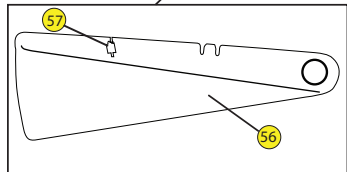

KATANA 10.4

YEAR: 2013 DATE: 09/24/13 REV: 001

Insidehatch

Outside

DAGGER KATANA 10.4 (2013)

LOCATOR

KEY	SKU #	PRODUCT DESCRIPTION	
1	9800247	Handle - Comfort Carry (2pk)	https://www.harmonygear.com/product/a/9800247/b/c
2	9800690	Screw - PHSD,M6x20mm,Noncoat (5pk)	https://www.harmonygear.com/product/a/9800690/b/c
3	9800249	Washer - Nylon, 1/4 (5 pk)	https://www.harmonygear.com/product/a/9800249/b/c
4	9800252	Deck Fitting flush w/ 2 holes- (5pk)	https://www.harmonygear.com/product/a/9800252/b/c
5	9800297	Screw - Flathead, 10-32 x 3/4 (5pk)	https://www.harmonygear.com/product/a/9800297/b/c
6	9800266	Bungee Cord - 1/4" X 20', Black	https://www.harmonygear.com/product/a/9800266/b/c
7	9800251	Screw - Flathead, 10-32 x 1 (5pk)	https://www.harmonygear.com/product/a/9800251/b/c
8	9800253	Washer - Stainless Steel & Neoprene Combination, 10 x 5/8 (5 pk)	https://www.harmonygear.com/product/a/9800253/b/c
9	9800254	Nut - Locking, with cap, 10-32 (5pk)	https://www.harmonygear.com/product/a/9800254/b/c
10	9800710	Assembly - Bulkhead Footbrace, Katana (013)	https://www.harmonygear.com/product/a/9800710/b/c
11	9800677	Kit - Hardware, bulkhead, mounting hrdwre w/sliding plates	https://www.harmonygear.com/product/a/9800677/b/c
12	9800688	Screw - Button,M6x1x16mm (5pk)	https://www.harmonygear.com/product/a/9800688/b/c
13	9800691	Screw - PHSD,M6x30mm (5pk)	https://www.harmonygear.com/product/a/9800691/b/c
14	9800257	Washer - Stainless Steel & Neoprene Combination, 1/4 (5 pk)	https://www.harmonygear.com/product/a/9800257/b/c
15	9800477	Plate - Bulkhead Mounting, 3"x 1", (2pk)	https://www.harmonygear.com/product/a/9800477/b/c
16	9800467	Washer - Aluminum, 1/4x11/16" (5pk)	https://www.harmonygear.com/product/a/9800467/b/c
17	9800681	Nut - Lock, Metric M6 (5pk)	https://www.harmonygear.com/product/a/9800681/b/c
18	9800679	Knob - Triad, Red, M6 (2pk)	https://www.harmonygear.com/product/a/9800679/b/c
19	9800680	Knob Tether - Leash, (2pk)	https://www.harmonygear.com/product/a/9800680/b/c
20	9800673	Wall - Whitewater w/storage (ea)	https://www.harmonygear.com/product/a/9800673/b/c
21	9800295	Deck Fitting, Tarpon Style (5pk)	https://www.harmonygear.com/product/a/9800295/b/c
22	9800292	Screw - Flathead, 10-32 x 1-1/4 (5pk)	https://www.harmonygear.com/product/a/9800292/b/c
23	9800424	Nut - Locking, 10-32 (5pk)	https://www.harmonygear.com/product/a/9800424/b/c
24	9800614	Knob - Adjustable seat (2pk)	https://www.harmonygear.com/product/a/9800614/b/c
25	9800673	Pod - Storage/wall, Dagger, (ea)	https://www.harmonygear.com/product/a/9800673/b/c
26	9800693	Strap - Bottle Holder, Dagger (2pk)	https://www.harmonygear.com/product/a/9800693/b/c
27	9800696	Strap - Leglifter w Ratchet Ends, 2 Piece, (ea)	https://www.harmonygear.com/product/a/9800696/b/c
28	9810060	Kit - Thighbrace,DGR incl. pads and hardware	https://www.harmonygear.com/product/a/9810060/b/c
29	9800687	Screw - Truss,M5x.8mm, (5pk)	https://www.harmonygear.com/product/a/9800687/b/c
30	9800422	Washer - Stainless/Neo, #10x3/4" (5pk)	https://www.harmonygear.com/product/a/9800422/b/c
31	9800419	Washer - Stainless, 1/4x1x1/16 (5pk)	https://www.harmonygear.com/product/a/9800419/b/c
32	9800421	Washer - Stainless, #10x11/16" (5pk)	https://www.harmonygear.com/product/a/9800421/b/c
33	9800683	Nut - Wellnut, Metric M5 (5pk)	https://www.harmonygear.com/product/a/9800683/b/c
34	9800682	Nut - T, Metric, M5 (5pk)	https://www.harmonygear.com/product/a/9800682/b/c
35	9800539	Buckle - Ratchet SS, Dgr WW (2pk)	https://www.harmonygear.com/product/a/9800539/b/c
36	9800496	Screw - Truss, 1/4-20 x 1/2 (5pk)	https://www.harmonygear.com/product/a/9800496/b/c
37	9800504	Nut - Locking, Thin, 1/4-20 (5pk)	https://www.harmonygear.com/product/a/9800504/b/c
38	9800695	Kit - Hip Pad Kit w/shims, Dagger WW	https://www.harmonygear.com/product/a/9800695/b/c
39	9800678	Kit - Whitewater, Dagger	https://www.harmonygear.com/product/a/9800678/b/c
40	9800723	Assembly - Whitewater Backband, Dagger '13	https://www.harmonygear.com/product/a/9800723/b/c
41	9800369	Fitting - LED Pull Ring (5pk)	https://www.harmonygear.com/product/a/9800369/b/c
42	9800473	Strap - backband w/male buckle (2pk)	https://www.harmonygear.com/product/a/9800473/b/c
43	9800712	Plate - Seat, DGR,Creek,Adj (2pk)	https://www.harmonygear.com/product/a/9800712/b/c
44	9800692	Strap - Seat Retaining, Dagger (2pk)	https://www.harmonygear.com/product/a/9800692/b/c
45	9800366	Deck Fitting - Jam Cleat (5pk)	https://www.harmonygear.com/product/a/9800366/b/c
46	9800340	Skeg Pull Bead (5pk)	https://www.harmonygear.com/product/a/9800340/b/c
47	9800350	Rope - Nylon, Blk, 1/8" x 50'	https://www.harmonygear.com/product/a/9800350/b/c
48	9800368	Drainplug (5pk)	https://www.harmonygear.com/product/a/9800368/b/c
49	9800441	Security Bar - Blk, 75mm (2pk)	https://www.harmonygear.com/product/a/9800441/b/c
50	9800689	Screw - SectorX,M6x1x16mm (5pk)	https://www.harmonygear.com/product/a/9800689/b/c
51	9800653	Bulkhead - Katana 9.7, Stern	https://www.harmonygear.com/product/a/9800653/b/c
52	9800268	Bulkhead Sealant - 5 oz.	https://www.harmonygear.com/product/a/9800268/b/c
53	9810036	Hatchcover - Oval Dagger	https://www.harmonygear.com/product/a/9810036/b/c
54	9800374	Polytube - Skeg Cable - 20'	https://www.harmonygear.com/product/a/9800374/b/c
55	9800616	Spring Clamp - 3/8" (5pk)	https://www.harmonygear.com/product/a/9800616/b/c
56	9800370	Premium Skeg Blade	https://www.harmonygear.com/product/a/9800370/b/c
57	9800373	Spring - Skeg Deployment Spring (5pk)	https://www.harmonygear.com/product/a/9800373/b/c
58	9800713	Screw - SHSD, M6x1x25mm, (5pk)	https://www.harmonygear.com/product/a/9800713/b/c