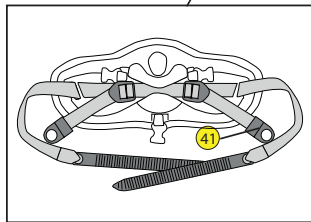

KATANA 10.4

YEAR: 2013 DATE: 09/24/13 REV: 001

Insidehatch

Outside

DAGGER KATANA 10.4 (2013)

LOCATOR

KEY	SKU #	PRODUCT DESCRIPTION	
1	9800247	Handle - Comfort Carry (2pk)	https://www.harmonygear.com/product/a/9800247/b/c
2	9800690	Screw - PHSD,M6x20mm,Noncoat (5pk)	https://www.harmonygear.com/product/a/9800690/b/c
3	9800249	Washer - Nylon, 1/4 (5 pk)	https://www.harmonygear.com/product/a/9800249/b/c
4	9800252	Deck Fitting flush w/ 2 holes- (5pk)	https://www.harmonygear.com/product/a/9800252/b/c
5	9800297	Screw - Flathead, 10-32 x 3/4 (5pk)	https://www.harmonygear.com/product/a/9800297/b/c
6	9800266	Bungee Cord - 1/4" X 20', Black	https://www.harmonygear.com/product/a/9800266/b/c
7	9800251	Screw - Flathead, 10-32 x 1 (5pk)	https://www.harmonygear.com/product/a/9800251/b/c
8	9800253	Washer - Stainless Steel & Neoprene Combination, 10 x 5/8 (5 pk)	https://www.harmonygear.com/product/a/9800253/b/c
9	9800254	Nut - Locking, with cap, 10-32 (5pk)	https://www.harmonygear.com/product/a/9800254/b/c
10	9800710	Assembly - Bulkhead Footbrace, Katana (013)	https://www.harmonygear.com/product/a/9800710/b/c
11	9800677	Kit - Hardware, bulkhead, mounting hrdwre w/sliding plates	https://www.harmonygear.com/product/a/9800677/b/c
12	9800688	Screw - Button,M6x1x16mm (5pk)	https://www.harmonygear.com/product/a/9800688/b/c
13	9800691	Screw - PHSD,M6x30mm (5pk)	https://www.harmonygear.com/product/a/9800691/b/c
14	9800257	Washer - Stainless Steel & Neoprene Combination, 1/4 (5 pk)	https://www.harmonygear.com/product/a/9800257/b/c
15	9800477	Plate - Bulkhead Mounting, 3"x 1", (2pk)	https://www.harmonygear.com/product/a/9800477/b/c
16	9800467	Washer - Aluminum, 1/4x11/16" (5pk)	https://www.harmonygear.com/product/a/9800467/b/c
17	9800681	Nut - Lock, Metric M6 (5pk)	https://www.harmonygear.com/product/a/9800681/b/c
18	9800679	Knob - Triad, Red, M6 (2pk)	https://www.harmonygear.com/product/a/9800679/b/c
19	9800680	Knob Tether - Leash, (2pk)	https://www.harmonygear.com/product/a/9800680/b/c
20	9800673	Wall - Whitewater w/storage (ea)	https://www.harmonygear.com/product/a/9800673/b/c
21	9800295	Deck Fitting, Tarpon Style (5pk)	https://www.harmonygear.com/product/a/9800295/b/c
22	9800292	Screw - Flathead, 10-32 x 1-1/4 (5pk)	https://www.harmonygear.com/product/a/9800292/b/c
23	9800424	Nut - Locking, 10-32 (5pk)	https://www.harmonygear.com/product/a/9800424/b/c
24	9800614	Knob - Adjustable seat (2pk)	https://www.harmonygear.com/product/a/9800614/b/c
25	9800673	Pod - Storage/wall, Dagger, (ea)	https://www.harmonygear.com/product/a/9800673/b/c
26	9800693	Strap - Bottle Holder, Dagger (2pk)	https://www.harmonygear.com/product/a/9800693/b/c
27	9800696	Strap - Leglifter w Ratchet Ends, 2 Piece, (ea)	https://www.harmonygear.com/product/a/9800696/b/c
28	9810060	Kit - Thighbrace,DGR incl. pads and hardware	https://www.harmonygear.com/product/a/9810060/b/c
29	9800687	Screw - Truss,M5x.8mm, (5pk)	https://www.harmonygear.com/product/a/9800687/b/c
30	9800422	Washer - Stainless/Neo, #10x3/4" (5pk)	https://www.harmonygear.com/product/a/9800422/b/c
31	9800419	Washer - Stainless, 1/4x1x1/16 (5pk)	https://www.harmonygear.com/product/a/9800419/b/c
32	9800421	Washer - Stainless, #10x11/16" (5pk)	https://www.harmonygear.com/product/a/9800421/b/c
33	9800683	Nut - Wellnut, Metric M5 (5pk)	https://www.harmonygear.com/product/a/9800683/b/c
34	9800682	Nut - T, Metric, M5 (5pk)	https://www.harmonygear.com/product/a/9800682/b/c
35	9800539	Buckle - Ratchet SS, Dgr WW (2pk)	https://www.harmonygear.com/product/a/9800539/b/c
36	9800496	Screw - Truss, 1/4-20 x 1/2 (5pk)	https://www.harmonygear.com/product/a/9800496/b/c
37	9800504	Nut - Locking, Thin, 1/4-20 (5pk)	https://www.harmonygear.com/product/a/9800504/b/c
38	9800695	Kit - Hip Pad Kit w/shims, Dagger WW	https://www.harmonygear.com/product/a/9800695/b/c
39	9800678	Kit - Whitewater, Dagger	https://www.harmonygear.com/product/a/9800678/b/c
40	9800723	Assembly - Whitewater Backband, Dagger '13	https://www.harmonygear.com/product/a/9800723/b/c
41	9800369	Fitting - LED Pull Ring (5pk)	https://www.harmonygear.com/product/a/9800369/b/c
42	9800473	Strap - backband w/male buckle (2pk)	https://www.harmonygear.com/product/a/9800473/b/c
43	9800712	Plate - Seat, DGR,Creek,Adj (2pk)	https://www.harmonygear.com/product/a/9800712/b/c
44	9800692	Strap - Seat Retaining, Dagger (2pk)	https://www.harmonygear.com/product/a/9800692/b/c
45	9800366	Deck Fitting - Jam Cleat (5pk)	https://www.harmonygear.com/product/a/9800366/b/c
46	9800340	Skeg Pull Bead (5pk)	https://www.harmonygear.com/product/a/9800340/b/c
47	9800350	Rope - Nylon, Blk, 1/8" x 50'	https://www.harmonygear.com/product/a/9800350/b/c
48	9800368	Drainplug (5pk)	https://www.harmonygear.com/product/a/9800368/b/c
49	9800441	Security Bar - Blk, 75mm (2pk)	https://www.harmonygear.com/product/a/9800441/b/c
50	9800689	Screw - SectorX,M6x1x16mm (5pk)	https://www.harmonygear.com/product/a/9800689/b/c
51	9800653	Bulkhead - Katana 9.7, Stern	https://www.harmonygear.com/product/a/9800653/b/c
52	9800268	Bulkhead Sealant - 5 oz.	https://www.harmonygear.com/product/a/9800268/b/c
53	9810036	Hatchcover - Oval Dagger	https://www.harmonygear.com/product/a/9810036/b/c
54	9800374	Polytube - Skeg Cable - 20'	https://www.harmonygear.com/product/a/9800374/b/c
55	9800616	Spring Clamp - 3/8" (5pk)	https://www.harmonygear.com/product/a/9800616/b/c
56	9800370	Premium Skeg Blade	https://www.harmonygear.com/product/a/9800370/b/c
57	9800373	Spring - Skeg Deployment Spring (5pk)	https://www.harmonygear.com/product/a/9800373/b/c
58	9800713	Screw - SHSD, M6x1x25mm, (5pk)	https://www.harmonygear.com/product/a/9800713/b/c