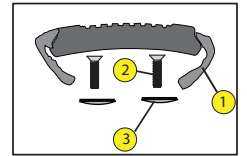

KATANA 10.4

YEAR: 2013 DATE: 09/24/13 REV: 001

Insidehatch

Outside

DAGGER KATANA 10.4 (2013)

LOCATOR

KEY	SKU #	PRODUCT DESCRIPTION	
1	9800247	Handle - Comfort Carry (2pk)	https://www.harmonygear.com/product/a/9800247/b/c
2	9800690	Screw - PHSD,M6x20mm,Noncoat (5pk)	https://www.harmonygear.com/product/a/9800690/b/c
3	9800249	Washer - Nylon, 1/4 (5 pk)	https://www.harmonygear.com/product/a/9800249/b/c
4	9800252	Deck Fitting flush w/ 2 holes- (5pk)	https://www.harmonygear.com/product/a/9800252/b/c
5	9800297	Screw - Flathead, 10-32 x 3/4 (5pk)	https://www.harmonygear.com/product/a/9800297/b/c
6	9800266	Bungee Cord - 1/4" X 20', Black	https://www.harmonygear.com/product/a/9800266/b/c
7	9800251	Screw - Flathead, 10-32 x 1 (5pk)	https://www.harmonygear.com/product/a/9800251/b/c
8	9800253	Washer - Stainless Steel & Neoprene Combination, 10 x 5/8 (5 pk)	https://www.harmonygear.com/product/a/9800253/b/c
9	9800254	Nut - Locking, with cap, 10-32 (5pk)	https://www.harmonygear.com/product/a/9800254/b/c
10	9800710	Assembly - Bulkhead Footbrace, Katana (013)	https://www.harmonygear.com/product/a/9800710/b/c
11	9800677	Kit - Hardware, bulkhead, mounting hrdwre w/sliding plates	https://www.harmonygear.com/product/a/9800677/b/c
12	9800688	Screw - Button,M6x1x16mm (5pk)	https://www.harmonygear.com/product/a/9800688/b/c
13	9800691	Screw - PHSD,M6x30mm (5pk)	https://www.harmonygear.com/product/a/9800691/b/c
14	9800257	Washer - Stainless Steel & Neoprene Combination, 1/4 (5 pk)	https://www.harmonygear.com/product/a/9800257/b/c
15	9800477	Plate - Bulkhead Mounting, 3"x 1", (2pk)	https://www.harmonygear.com/product/a/9800477/b/c
16	9800467	Washer - Aluminum, 1/4x11/16" (5pk)	https://www.harmonygear.com/product/a/9800467/b/c
17	9800681	Nut - Lock, Metric M6 (5pk)	https://www.harmonygear.com/product/a/9800681/b/c
18	9800679	Knob - Triad, Red, M6 (2pk)	https://www.harmonygear.com/product/a/9800679/b/c
19	9800680	Knob Tether - Leash, (2pk)	https://www.harmonygear.com/product/a/9800680/b/c
20	9800673	Wall - Whitewater w/storage (ea)	https://www.harmonygear.com/product/a/9800673/b/c
21	9800295	Deck Fitting, Tarpon Style (5pk)	https://www.harmonygear.com/product/a/9800295/b/c
22	9800292	Screw - Flathead, 10-32 x 1-1/4 (5pk)	https://www.harmonygear.com/product/a/9800292/b/c
23	9800424	Nut - Locking, 10-32 (5pk)	https://www.harmonygear.com/product/a/9800424/b/c
24	9800614	Knob - Adjustable seat (2pk)	https://www.harmonygear.com/product/a/9800614/b/c
25	9800673	Pod - Storage/wall, Dagger, (ea)	https://www.harmonygear.com/product/a/9800673/b/c
26	9800693	Strap - Bottle Holder, Dagger (2pk)	https://www.harmonygear.com/product/a/9800693/b/c
27	9800696	Strap - Leglifter w Ratchet Ends, 2 Piece, (ea)	https://www.harmonygear.com/product/a/9800696/b/c
28	9810060	Kit - Thighbrace,DGR incl. pads and hardware	https://www.harmonygear.com/product/a/9810060/b/c
29	9800687	Screw - Truss,M5x.8mm, (5pk)	https://www.harmonygear.com/product/a/9800687/b/c
30	9800422	Washer - Stainless/Neo, #10x3/4" (5pk)	https://www.harmonygear.com/product/a/9800422/b/c
31	9800419	Washer - Stainless, 1/4x1x1/16 (5pk)	https://www.harmonygear.com/product/a/9800419/b/c
32	9800421	Washer - Stainless, #10x11/16" (5pk)	https://www.harmonygear.com/product/a/9800421/b/c
33	9800683	Nut - Wellnut, Metric M5 (5pk)	https://www.harmonygear.com/product/a/9800683/b/c
34	9800682	Nut - T, Metric, M5 (5pk)	https://www.harmonygear.com/product/a/9800682/b/c
35	9800539	Buckle - Ratchet SS, Dgr WW (2pk)	https://www.harmonygear.com/product/a/9800539/b/c
36	9800496	Screw - Truss, 1/4-20 x 1/2 (5pk)	https://www.harmonygear.com/product/a/9800496/b/c
37	9800504	Nut - Locking, Thin, 1/4-20 (5pk)	https://www.harmonygear.com/product/a/9800504/b/c
38	9800695	Kit - Hip Pad Kit w/shims, Dagger WW	https://www.harmonygear.com/product/a/9800695/b/c
39	9800678	Kit - Whitewater, Dagger	https://www.harmonygear.com/product/a/9800678/b/c
40	9800723	Assembly - Whitewater Backband, Dagger '13	https://www.harmonygear.com/product/a/9800723/b/c
41	9800369	Fitting - LED Pull Ring (5pk)	https://www.harmonygear.com/product/a/9800369/b/c
42	9800473	Strap - backband w/male buckle (2pk)	https://www.harmonygear.com/product/a/9800473/b/c
43	9800712	Plate - Seat, DGR,Creek,Adj (2pk)	https://www.harmonygear.com/product/a/9800712/b/c
44	9800692	Strap - Seat Retaining, Dagger (2pk)	https://www.harmonygear.com/product/a/9800692/b/c
45	9800366	Deck Fitting - Jam Cleat (5pk)	https://www.harmonygear.com/product/a/9800366/b/c
46	9800340	Skeg Pull Bead (5pk)	https://www.harmonygear.com/product/a/9800340/b/c
47	9800350	Rope - Nylon, Blk, 1/8" x 50'	https://www.harmonygear.com/product/a/9800350/b/c
48	9800368	Drainplug (5pk)	https://www.harmonygear.com/product/a/9800368/b/c
49	9800441	Security Bar - Blk, 75mm (2pk)	https://www.harmonygear.com/product/a/9800441/b/c
50	9800689	Screw - SectorX,M6x1x16mm (5pk)	https://www.harmonygear.com/product/a/9800689/b/c
51	9800653	Bulkhead - Katana 9.7, Stern	https://www.harmonygear.com/product/a/9800653/b/c
52	9800268	Bulkhead Sealant - 5 oz.	https://www.harmonygear.com/product/a/9800268/b/c
53	9810036	Hatchcover - Oval Dagger	https://www.harmonygear.com/product/a/9810036/b/c
54	9800374	Polytube - Skeg Cable - 20'	https://www.harmonygear.com/product/a/9800374/b/c
55	9800616	Spring Clamp - 3/8" (5pk)	https://www.harmonygear.com/product/a/9800616/b/c
56	9800370	Premium Skeg Blade	https://www.harmonygear.com/product/a/9800370/b/c
57	9800373	Spring - Skeg Deployment Spring (5pk)	https://www.harmonygear.com/product/a/9800373/b/c
58	9800713	Screw - SHSD, M6x1x25mm, (5pk)	https://www.harmonygear.com/product/a/9800713/b/c