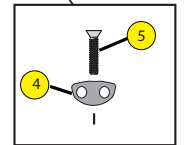

KATANA 10.4

YEAR: 2013 DATE: 09/24/13 REV: 001

Insidehatch

Outside

DAGGER KATANA 10.4 (2013)

LOCATOR

KEY	SKU #	PRODUCT DESCRIPTION	
1	9800247	Handle - Comfort Carry (2pk)	https://www.harmonygear.com/product/a/9800247/b/c
2	9800690	Screw - PHSD,M6x20mm,Noncoat (5pk)	https://www.harmonygear.com/product/a/9800690/b/c
3	9800249	Washer - Nylon, 1/4 (5 pk)	https://www.harmonygear.com/product/a/9800249/b/c
4	9800252	Deck Fitting flush w/ 2 holes- (5pk)	https://www.harmonygear.com/product/a/9800252/b/c
5	9800297	Screw - Flathead, 10-32 x 3/4 (5pk)	https://www.harmonygear.com/product/a/9800297/b/c
6	9800266	Bungee Cord - 1/4" X 20', Black	https://www.harmonygear.com/product/a/9800266/b/c
7	9800251	Screw - Flathead, 10-32 x 1 (5pk)	https://www.harmonygear.com/product/a/9800251/b/c
8	9800253	Washer - Stainless Steel & Neoprene Combination, 10 x 5/8 (5 pk)	https://www.harmonygear.com/product/a/9800253/b/c
9	9800254	Nut - Locking, with cap, 10-32 (5pk)	https://www.harmonygear.com/product/a/9800254/b/c
10	9800710	Assembly - Bulkhead Footbrace, Katana (013)	https://www.harmonygear.com/product/a/9800710/b/c
11	9800677	Kit - Hardware, bulkhead, mounting hrdwre w/sliding plates	https://www.harmonygear.com/product/a/9800677/b/c
12	9800688	Screw - Button,M6x1x16mm (5pk)	https://www.harmonygear.com/product/a/9800688/b/c
13	9800691	Screw - PHSD,M6x30mm (5pk)	https://www.harmonygear.com/product/a/9800691/b/c
14	9800257	Washer - Stainless Steel & Neoprene Combination, 1/4 (5 pk)	https://www.harmonygear.com/product/a/9800257/b/c
15	9800477	Plate - Bulkhead Mounting, 3"x 1", (2pk)	https://www.harmonygear.com/product/a/9800477/b/c
16	9800467	Washer - Aluminum, 1/4x11/16" (5pk)	https://www.harmonygear.com/product/a/9800467/b/c
17	9800681	Nut - Lock, Metric M6 (5pk)	https://www.harmonygear.com/product/a/9800681/b/c
18	9800679	Knob - Triad, Red, M6 (2pk)	https://www.harmonygear.com/product/a/9800679/b/c
19	9800680	Knob Tether - Leash, (2pk)	https://www.harmonygear.com/product/a/9800680/b/c
20	9800673	Wall - Whitewater w/storage (ea)	https://www.harmonygear.com/product/a/9800673/b/c
21	9800295	Deck Fitting, Tarpon Style (5pk)	https://www.harmonygear.com/product/a/9800295/b/c
22	9800292	Screw - Flathead, 10-32 x 1-1/4 (5pk)	https://www.harmonygear.com/product/a/9800292/b/c
23	9800424	Nut - Locking, 10-32 (5pk)	https://www.harmonygear.com/product/a/9800424/b/c
24	9800614	Knob - Adjustable seat (2pk)	https://www.harmonygear.com/product/a/9800614/b/c
25	9800673	Pod - Storage/wall, Dagger, (ea)	https://www.harmonygear.com/product/a/9800673/b/c
26	9800693	Strap - Bottle Holder, Dagger (2pk)	https://www.harmonygear.com/product/a/9800693/b/c
27	9800696	Strap - Leglifter w Ratchet Ends, 2 Piece, (ea)	https://www.harmonygear.com/product/a/9800696/b/c
28	9810060	Kit - Thighbrace,DGR incl. pads and hardware	https://www.harmonygear.com/product/a/9810060/b/c
29	9800687	Screw - Truss,M5x.8mm, (5pk)	https://www.harmonygear.com/product/a/9800687/b/c
30	9800422	Washer - Stainless/Neo, #10x3/4" (5pk)	https://www.harmonygear.com/product/a/9800422/b/c
31	9800419	Washer - Stainless, 1/4x1x1/16 (5pk)	https://www.harmonygear.com/product/a/9800419/b/c
32	9800421	Washer - Stainless, #10x11/16" (5pk)	https://www.harmonygear.com/product/a/9800421/b/c
33	9800683	Nut - Wellnut, Metric M5 (5pk)	https://www.harmonygear.com/product/a/9800683/b/c
34	9800682	Nut - T, Metric, M5 (5pk)	https://www.harmonygear.com/product/a/9800682/b/c
35	9800539	Buckle - Ratchet SS, Dgr WW (2pk)	https://www.harmonygear.com/product/a/9800539/b/c
36	9800496	Screw - Truss, 1/4-20 x 1/2 (5pk)	https://www.harmonygear.com/product/a/9800496/b/c
37	9800504	Nut - Locking, Thin, 1/4-20 (5pk)	https://www.harmonygear.com/product/a/9800504/b/c
38	9800695	Kit - Hip Pad Kit w/shims, Dagger WW	https://www.harmonygear.com/product/a/9800695/b/c
39	9800678	Kit - Whitewater, Dagger	https://www.harmonygear.com/product/a/9800678/b/c
40	9800723	Assembly - Whitewater Backband, Dagger '13	https://www.harmonygear.com/product/a/9800723/b/c
41	9800369	Fitting - LED Pull Ring (5pk)	https://www.harmonygear.com/product/a/9800369/b/c
42	9800473	Strap - backband w/male buckle (2pk)	https://www.harmonygear.com/product/a/9800473/b/c
43	9800712	Plate - Seat, DGR,Creek,Adj (2pk)	https://www.harmonygear.com/product/a/9800712/b/c
44	9800692	Strap - Seat Retaining, Dagger (2pk)	https://www.harmonygear.com/product/a/9800692/b/c
45	9800366	Deck Fitting - Jam Cleat (5pk)	https://www.harmonygear.com/product/a/9800366/b/c
46	9800340	Skeg Pull Bead (5pk)	https://www.harmonygear.com/product/a/9800340/b/c
47	9800350	Rope - Nylon, Blk, 1/8" x 50'	https://www.harmonygear.com/product/a/9800350/b/c
48	9800368	Drainplug (5pk)	https://www.harmonygear.com/product/a/9800368/b/c
49	9800441	Security Bar - Blk, 75mm (2pk)	https://www.harmonygear.com/product/a/9800441/b/c
50	9800689	Screw - SectorX,M6x1x16mm (5pk)	https://www.harmonygear.com/product/a/9800689/b/c
51	9800653	Bulkhead - Katana 9.7, Stern	https://www.harmonygear.com/product/a/9800653/b/c
52	9800268	Bulkhead Sealant - 5 oz.	https://www.harmonygear.com/product/a/9800268/b/c
53	9810036	Hatchcover - Oval Dagger	https://www.harmonygear.com/product/a/9810036/b/c
54	9800374	Polytube - Skeg Cable - 20'	https://www.harmonygear.com/product/a/9800374/b/c
55	9800616	Spring Clamp - 3/8" (5pk)	https://www.harmonygear.com/product/a/9800616/b/c
56	9800370	Premium Skeg Blade	https://www.harmonygear.com/product/a/9800370/b/c
57	9800373	Spring - Skeg Deployment Spring (5pk)	https://www.harmonygear.com/product/a/9800373/b/c
58	9800713	Screw - SHSD, M6x1x25mm, (5pk)	https://www.harmonygear.com/product/a/9800713/b/c