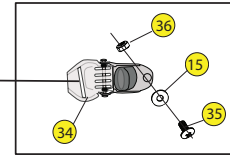

KATANA 10.4

YEAR: 2013 DATE: 09/24/13 REV: 001

Insidehatch

Outside

DAGGER KATANA 10.4 (2013)

LOCATOR

KEY	SKU #	PRODUCT DESCRIPTION	
1	9800247	Handle - Comfort Carry (2pk)	https://www.harmonygear.com/product/a/9800247/b/c
2	9800690	Screw - PHSD,M6x20mm,Noncoat (5pk)	https://www.harmonygear.com/product/a/9800690/b/c
3	9800249	Washer - Nylon, 1/4 (5 pk)	https://www.harmonygear.com/product/a/9800249/b/c
4	9800252	Deck Fitting flush w/ 2 holes- (5pk)	https://www.harmonygear.com/product/a/9800252/b/c
5	9800297	Screw - Flathead, 10-32 x 3/4 (5pk)	https://www.harmonygear.com/product/a/9800297/b/c
6	9800266	Bungee Cord - 1/4" X 20', Black	https://www.harmonygear.com/product/a/9800266/b/c
7	9800251	Screw - Flathead, 10-32 x 1 (5pk)	https://www.harmonygear.com/product/a/9800251/b/c
8	9800253	Washer - Stainless Steel & Neoprene Combination, 10 x 5/8 (5 pk)	https://www.harmonygear.com/product/a/9800253/b/c
9	9800254	Nut - Locking, with cap, 10-32 (5pk)	https://www.harmonygear.com/product/a/9800254/b/c
10	9800710	Assembly - Bulkhead Footbrace, Katana (013)	https://www.harmonygear.com/product/a/9800710/b/c
11	9800677	Kit - Hardware, bulkhead, mounting hrdwre w/sliding plates	https://www.harmonygear.com/product/a/9800677/b/c
12	9800688	Screw - Button,M6x1x16mm (5pk)	https://www.harmonygear.com/product/a/9800688/b/c
13	9800691	Screw - PHSD,M6x30mm (5pk)	https://www.harmonygear.com/product/a/9800691/b/c
14	9800257	Washer - Stainless Steel & Neoprene Combination, 1/4 (5 pk)	https://www.harmonygear.com/product/a/9800257/b/c
15	9800477	Plate - Bulkhead Mounting, 3"x 1", (2pk)	https://www.harmonygear.com/product/a/9800477/b/c
16	9800467	Washer - Aluminum, 1/4x11/16" (5pk)	https://www.harmonygear.com/product/a/9800467/b/c
17	9800681	Nut - Lock, Metric M6 (5pk)	https://www.harmonygear.com/product/a/9800681/b/c
18	9800679	Knob - Triad, Red, M6 (2pk)	https://www.harmonygear.com/product/a/9800679/b/c
19	9800680	Knob Tether - Leash, (2pk)	https://www.harmonygear.com/product/a/9800680/b/c
20	9800673	Wall - Whitewater w/storage (ea)	https://www.harmonygear.com/product/a/9800673/b/c
21	9800295	Deck Fitting, Tarpon Style (5pk)	https://www.harmonygear.com/product/a/9800295/b/c
22	9800292	Screw - Flathead, 10-32 x 1-1/4 (5pk)	https://www.harmonygear.com/product/a/9800292/b/c
23	9800424	Nut - Locking, 10-32 (5pk)	https://www.harmonygear.com/product/a/9800424/b/c
24	9800614	Knob - Adjustable seat (2pk)	https://www.harmonygear.com/product/a/9800614/b/c
25	9800673	Pod - Storage/wall, Dagger, (ea)	https://www.harmonygear.com/product/a/9800673/b/c
26	9800693	Strap - Bottle Holder, Dagger (2pk)	https://www.harmonygear.com/product/a/9800693/b/c
27	9800696	Strap - Leglifter w Ratchet Ends, 2 Piece, (ea)	https://www.harmonygear.com/product/a/9800696/b/c
28	9810060	Kit - Thighbrace,DGR incl. pads and hardware	https://www.harmonygear.com/product/a/9810060/b/c
29	9800687	Screw - Truss,M5x.8mm, (5pk)	https://www.harmonygear.com/product/a/9800687/b/c
30	9800422	Washer - Stainless/Neo, #10x3/4" (5pk)	https://www.harmonygear.com/product/a/9800422/b/c
31	9800419	Washer - Stainless, 1/4x1x1/16 (5pk)	https://www.harmonygear.com/product/a/9800419/b/c
32	9800421	Washer - Stainless, #10x11/16" (5pk)	https://www.harmonygear.com/product/a/9800421/b/c
33	9800683	Nut - Wellnut, Metric M5 (5pk)	https://www.harmonygear.com/product/a/9800683/b/c
34	9800682	Nut - T, Metric, M5 (5pk)	https://www.harmonygear.com/product/a/9800682/b/c
35	9800539	Buckle - Ratchet SS, Dgr WW (2pk)	https://www.harmonygear.com/product/a/9800539/b/c
36	9800496	Screw - Truss, 1/4-20 x 1/2 (5pk)	https://www.harmonygear.com/product/a/9800496/b/c
37	9800504	Nut - Locking, Thin, 1/4-20 (5pk)	https://www.harmonygear.com/product/a/9800504/b/c
38	9800695	Kit - Hip Pad Kit w/shims, Dagger WW	https://www.harmonygear.com/product/a/9800695/b/c
39	9800678	Kit - Whitewater, Dagger	https://www.harmonygear.com/product/a/9800678/b/c
40	9800723	Assembly - Whitewater Backband, Dagger '13	https://www.harmonygear.com/product/a/9800723/b/c
41	9800369	Fitting - LED Pull Ring (5pk)	https://www.harmonygear.com/product/a/9800369/b/c
42	9800473	Strap - backband w/male buckle (2pk)	https://www.harmonygear.com/product/a/9800473/b/c
43	9800712	Plate - Seat, DGR,Creek,Adj (2pk)	https://www.harmonygear.com/product/a/9800712/b/c
44	9800692	Strap - Seat Retaining, Dagger (2pk)	https://www.harmonygear.com/product/a/9800692/b/c
45	9800366	Deck Fitting - Jam Cleat (5pk)	https://www.harmonygear.com/product/a/9800366/b/c
46	9800340	Skeg Pull Bead (5pk)	https://www.harmonygear.com/product/a/9800340/b/c
47	9800350	Rope - Nylon, Blk, 1/8" x 50'	https://www.harmonygear.com/product/a/9800350/b/c
48	9800368	Drainplug (5pk)	https://www.harmonygear.com/product/a/9800368/b/c
49	9800441	Security Bar - Blk, 75mm (2pk)	https://www.harmonygear.com/product/a/9800441/b/c
50	9800689	Screw - SectorX,M6x1x16mm (5pk)	https://www.harmonygear.com/product/a/9800689/b/c
51	9800653	Bulkhead - Katana 9.7, Stern	https://www.harmonygear.com/product/a/9800653/b/c
52	9800268	Bulkhead Sealant - 5 oz.	https://www.harmonygear.com/product/a/9800268/b/c
53	9810036	Hatchcover - Oval Dagger	https://www.harmonygear.com/product/a/9810036/b/c
54	9800374	Polytube - Skeg Cable - 20'	https://www.harmonygear.com/product/a/9800374/b/c
55	9800616	Spring Clamp - 3/8" (5pk)	https://www.harmonygear.com/product/a/9800616/b/c
56	9800370	Premium Skeg Blade	https://www.harmonygear.com/product/a/9800370/b/c
57	9800373	Spring - Skeg Deployment Spring (5pk)	https://www.harmonygear.com/product/a/9800373/b/c
58	9800713	Screw - SHSD, M6x1x25mm, (5pk)	https://www.harmonygear.com/product/a/9800713/b/c