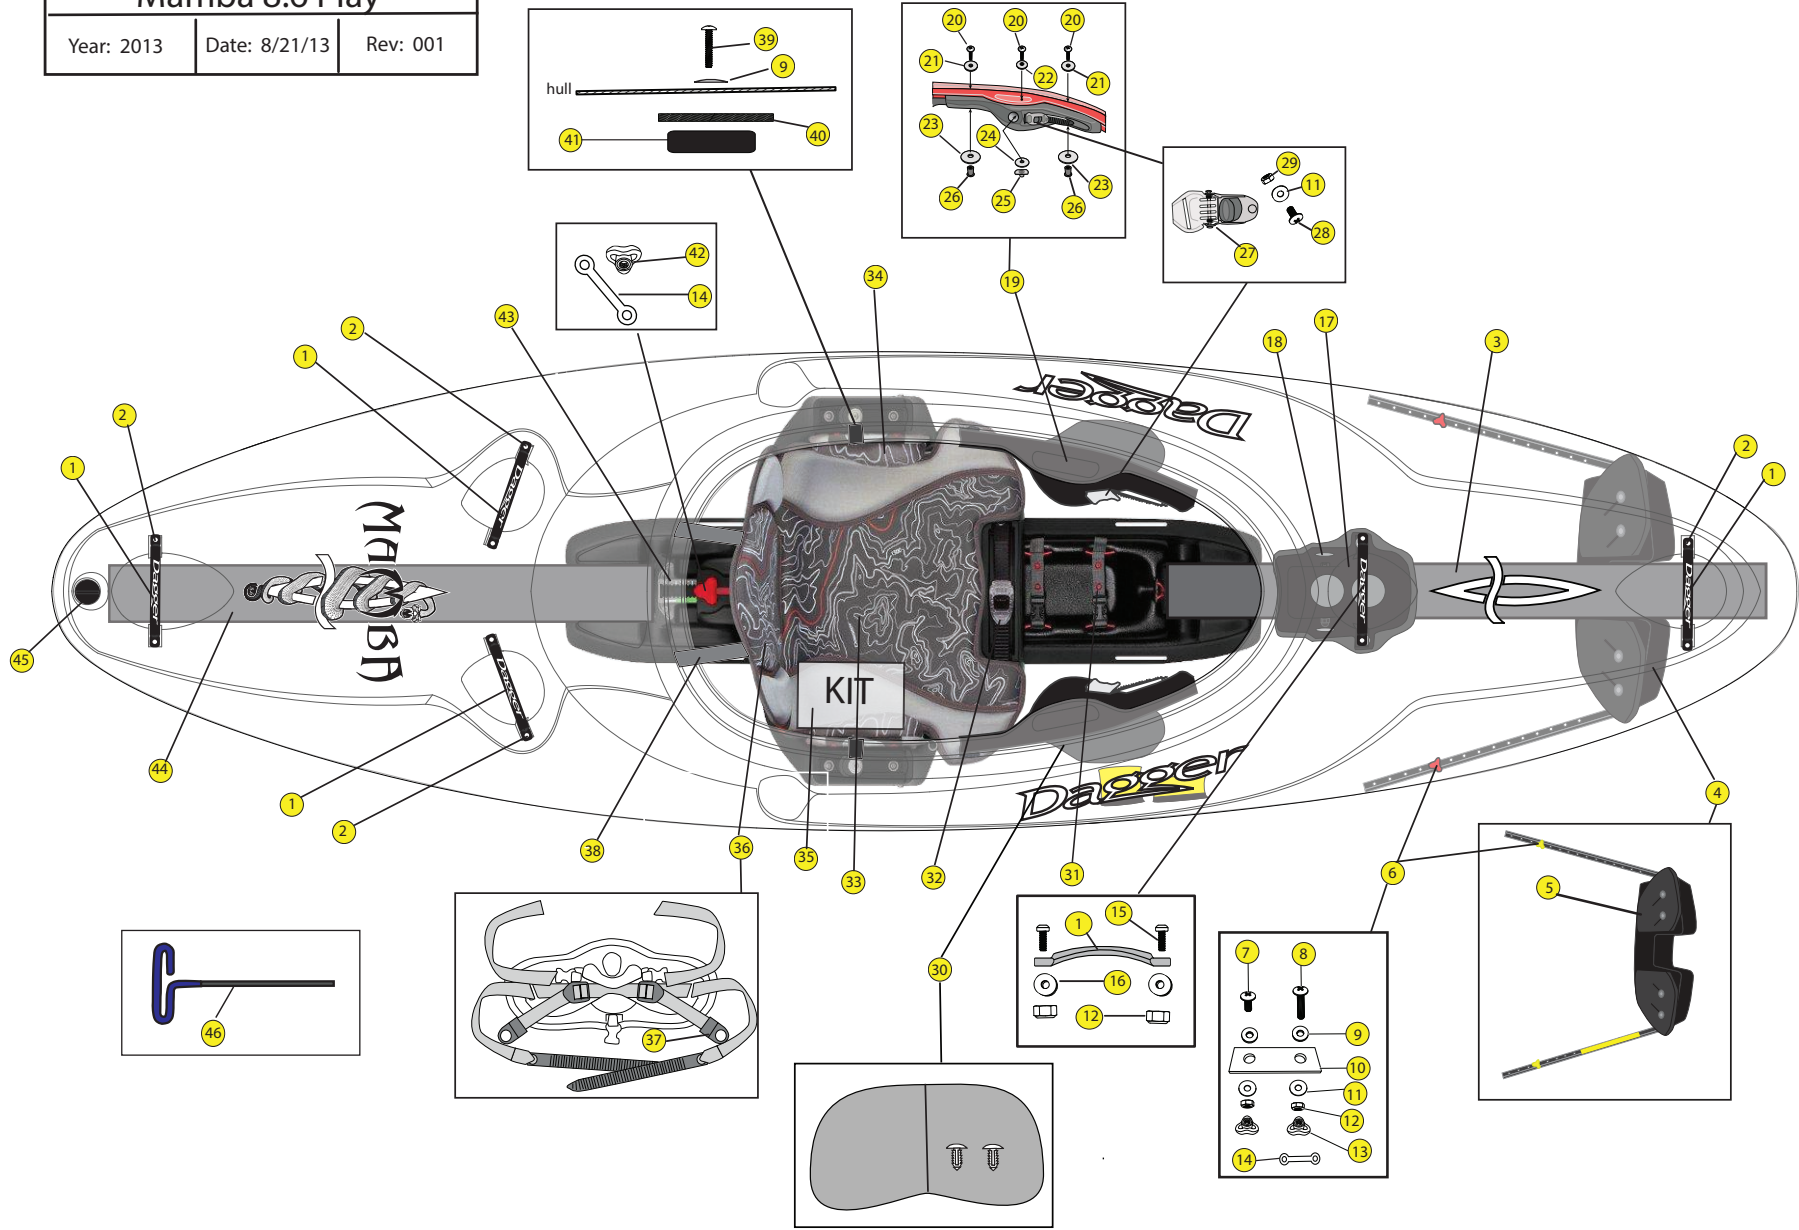


		
Mamba 8.6 Play		
Year: 2013	Date: 8/21/13	Rev: 001

DAGGER MAMBA 8.6 PLAY (2013)

LOCATOR

KEY	SKU #	PRODUCT DESCRIPTION	
1	9800221	Security Bar - Curved, Dagger (2pk)	https://www.harmonygear.com/product/a/9800221/b/c
2	9800689	Screw - SectorX,M6x1x16mm (5pk)	https://www.harmonygear.com/product/a/9800689/b/c
3	9800737	Wall - Bow, Mamba 8.6 Play (ea)	https://www.harmonygear.com/product/a/9800737/b/c
4	9800707	Assembly - Bulkhead, Dagger, WW,LRG '13	https://www.harmonygear.com/product/a/9800707/b/c
5	9800223	Kit - Bulkhead Pad Kit w hrdwre, Dagger WW	https://www.harmonygear.com/product/a/9800223/b/c
6	9800677	Kit - Hardware, bulkhead, mounting hrdwre w/sliding plates	https://www.harmonygear.com/product/a/9800677/b/c
7	9800688	Screw - Button,M6x1x16mm (5pk)	https://www.harmonygear.com/product/a/9800688/b/c
8	9800691	Screw - PHSD,M6x30mm (5pk)	https://www.harmonygear.com/product/a/9800691/b/c
9	9800257	Washer - Stainless Steel & Neoprene Combination, 1/4 (5 pk)	https://www.harmonygear.com/product/a/9800257/b/c
10	9800477	Plate - Bulkhead Mounting, 3"x 1", (2pk)	https://www.harmonygear.com/product/a/9800477/b/c
11	9800467	Washer - Aluminum, 1/4x11/16" (5pk)	https://www.harmonygear.com/product/a/9800467/b/c
12	9800681	Nut - Lock, Metric M6 (5pk)	https://www.harmonygear.com/product/a/9800681/b/c
13	9800679	Knob - Triad, Red, M6 (2pk)	https://www.harmonygear.com/product/a/9800679/b/c
14	9800680	Knob Tether - Leash, (2pk)	https://www.harmonygear.com/product/a/9800680/b/c
15	9800713	Screw - SHSD, M6x1x25mm, (5pk)	https://www.harmonygear.com/product/a/9800713/b/c
16	9800253	Washer - Stainless Steel & Neoprene Combination, 10 x 5/8 (5 pk)	https://www.harmonygear.com/product/a/9800253/b/c
17	9800725	Brace - Wall,whitewater K-1, Lrg (ea)	https://www.harmonygear.com/product/a/9800725/b/c
18	9800224	Bolt - Plastic,5/16-18x3.5" w/Nut (1pk)	https://www.harmonygear.com/product/a/9800224/b/c
19	9810060	Kit - Thighbrace,DGR incl. pads and hardware	https://www.harmonygear.com/product/a/9810060/b/c
20	9800687	Screw - Truss,M5x.8mm, (5pk)	https://www.harmonygear.com/product/a/9800687/b/c
21	9800422	Washer - Stainless/Neo, #10x3/4" (5pk)	https://www.harmonygear.com/product/a/9800422/b/c
22	9800253	Washer - Stainless Steel & Neoprene Combination, 10 x 5/8 (5 pk)	https://www.harmonygear.com/product/a/9800253/b/c
23	9800419	Washer - Stainless, 1/4x1x1/16 (5pk)	https://www.harmonygear.com/product/a/9800419/b/c
24	9800421	Washer - Stainless, #10x11/16" (5pk)	https://www.harmonygear.com/product/a/9800421/b/c
25	9800682	Nut - T, Metric, M5 (5pk)	https://www.harmonygear.com/product/a/9800682/b/c
26	9800683	Nut - Wellnut, Metric M5 (5pk)	https://www.harmonygear.com/product/a/9800683/b/c
27	9800539	Buckle - Ratchet SS, Dgr WW (2pk)	https://www.harmonygear.com/product/a/9800539/b/c
28	9800496	Screw - Truss, 1/4-20 x 1/2 (5pk)	https://www.harmonygear.com/product/a/9800496/b/c
29	9800504	Nut - Locking, Thin, 1/4-20 (5pk)	https://www.harmonygear.com/product/a/9800504/b/c
30	9800535	Kit - Thighbrace pad set, DGR, WW	https://www.harmonygear.com/product/a/9800535/b/c
31	9800693	Strap - Bottle Holder, Dagger (2pk)	https://www.harmonygear.com/product/a/9800693/b/c
32	9800696	Strap - Leglifter w Ratchet Ends, 2 Piece, (ea)	https://www.harmonygear.com/product/a/9800696/b/c
33	9800684	Pad - Seat, Contour pattern, Dagger WW 013 (ea)	https://www.harmonygear.com/product/a/9800684/b/c
34	9800695	Kit - Hip Pad Kit w/shims, Dagger WW	https://www.harmonygear.com/product/a/9800695/b/c
35	9800678	Kit - Whitewater, Dagger	https://www.harmonygear.com/product/a/9800678/b/c
36	9800674	Assembly - Whitewater Backband, Dagger '13	https://www.harmonygear.com/product/a/9800674/b/c
37	9800369	Fitting - LED Pull Ring (5pk)	https://www.harmonygear.com/product/a/9800369/b/c
38	9800473	Strap - backband w/male buckle (2pk)	https://www.harmonygear.com/product/a/9800473/b/c
39	9800690	Screw - PHSD,M6x20mm,Noncoat (5pk)	https://www.harmonygear.com/product/a/9800690/b/c
40	9800692	Strap - Seat Retaining, Dagger (2pk)	https://www.harmonygear.com/product/a/9800692/b/c
41	9800695	Tower Retainer - Mamba Play (ea)	https://www.harmonygear.com/product/a/9800695/b/c
42	9800680	Knob - Poly, Red, Med (2pk)	https://www.harmonygear.com/product/a/9800680/b/c
43	9800695	Tower Retainer - Mamba Play (ea)	https://www.harmonygear.com/product/a/9800695/b/c
44	9800738	Wall - Stern, Mamba 8.6 Play (ea)	https://www.harmonygear.com/product/a/9800738/b/c
45	9800368	Drainplug (5pk)	https://www.harmonygear.com/product/a/9800368/b/c
46	9800694	Tool - Outfitting, Hex T-Wrench, 4mm (ea)	https://www.harmonygear.com/product/a/9800694/b/c