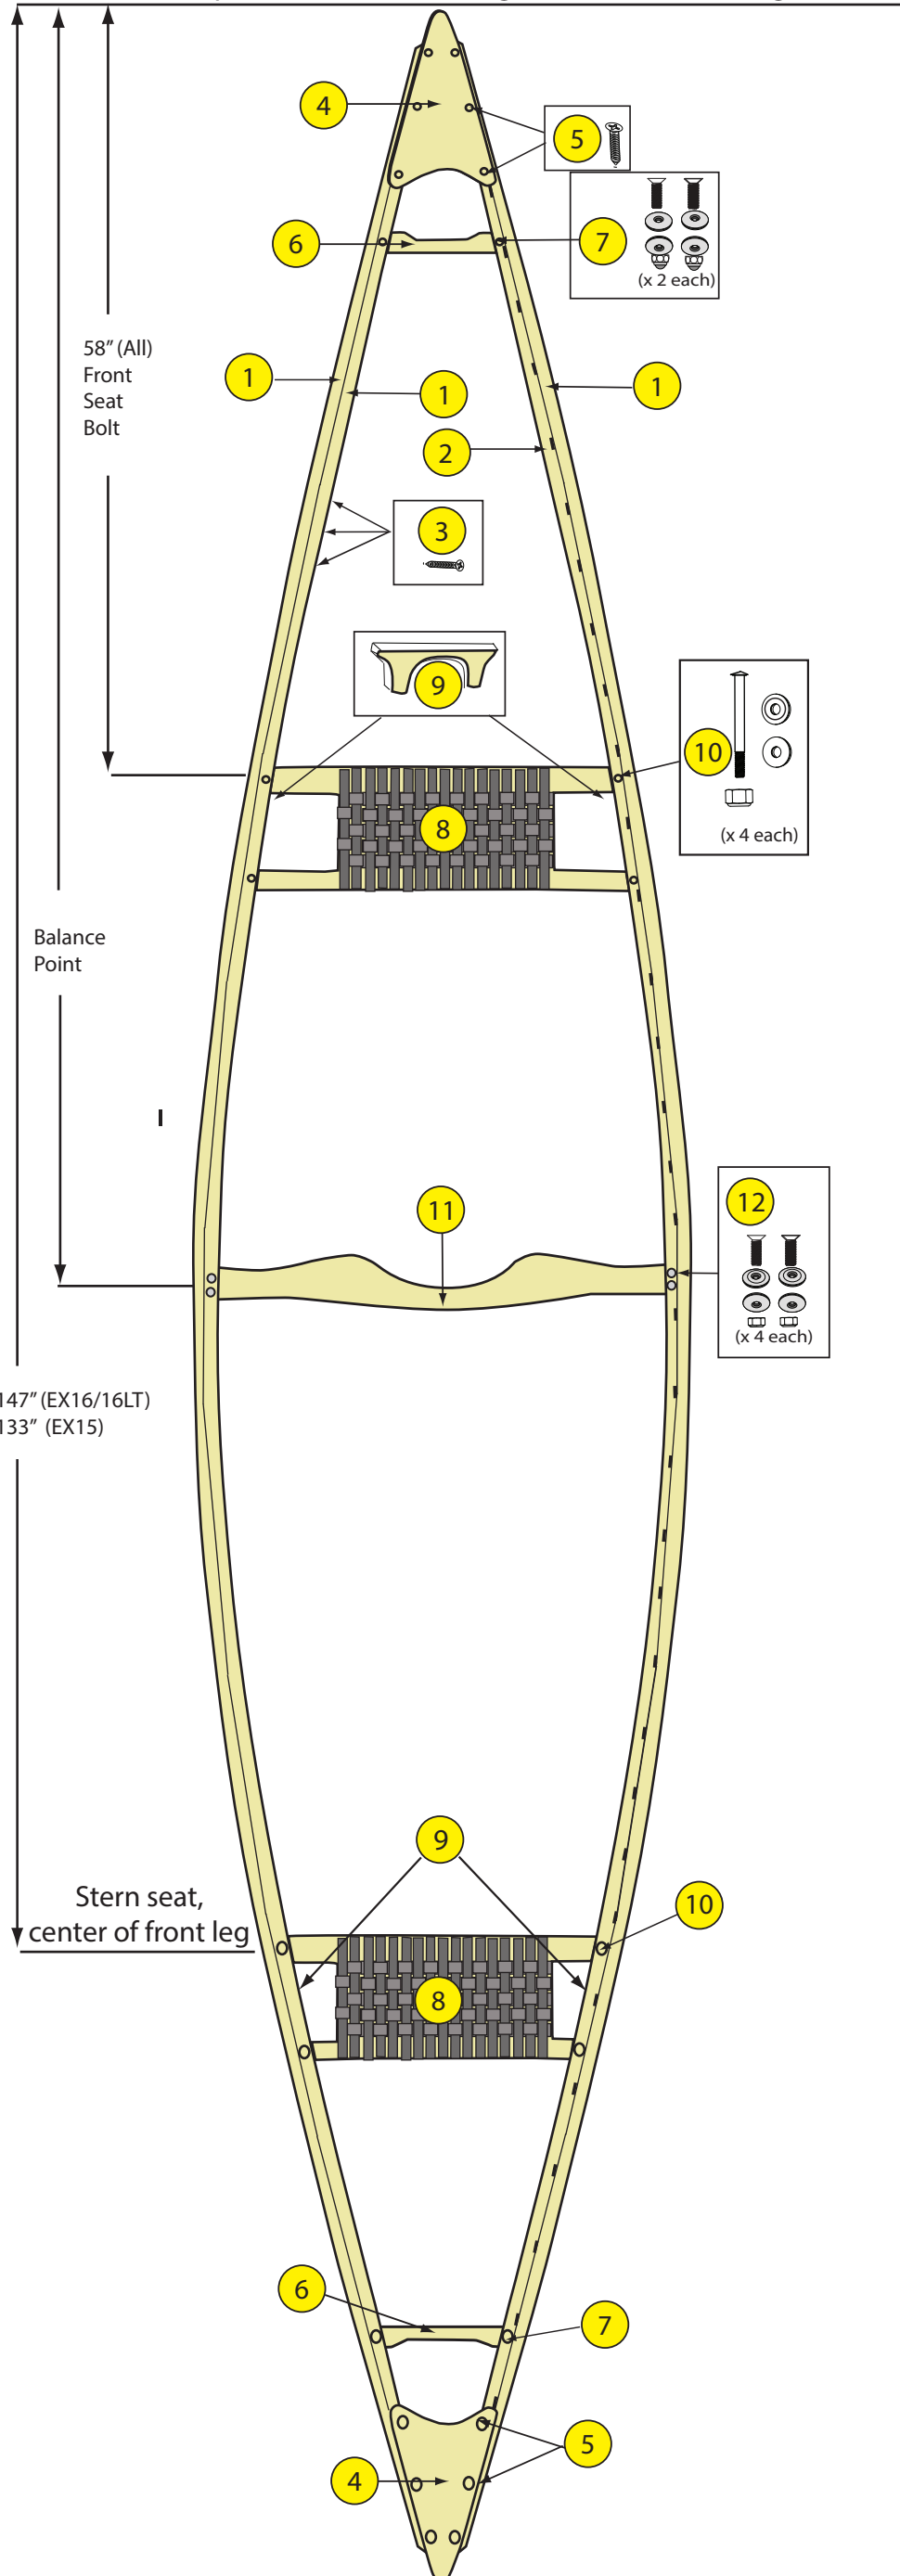

Mad River Canoe

EXPLORER 15,16, & LT 16: ROYALEX w/WOOD GUNWALES

EXPLORER 15,16, & LT 16: ROYALEX w/ WOOD GUNWALES

Locator	Part # and Description
1	8060211 Gunwale - wood, 17', non-kerf, unf (ea)
2	8060200 Gunwale - wood, 17', non-kerf, slotted, unf (ea)
3a	8060220 Screws - Gunwale, 1 1/2"x 8, SST (12pk)
3b	8060221 Screws - Gunwale, 1 1/2"x 8, SST, (80pk)
4	8060402 Deck - Wood, Rylx Expl, unfinished (ea)
5	8060416 Screw - Deck, RoyaleX, 1"x #8 (ea)
6	8060600 Carry Handle - Contoured, wood, unfinished (ea)
7	8060601 Hardware - Carry Handle, Wood Gunwales (kit)
8	8023306 Seat - Web, 32.5", Natural finish (ea)
9	8023313 Truss - Seat, wood, unfinished (pr)
10	8023314 Hardware - Seat, 6" screws for 4" truss (kit)
11	8023350 Yoke - Wood, 40", Natural finish (ea)
12	8023356 Hardware - Yoke/Thwart, wood gunwales (kit)

NOT SHOWN:

Mad River Canoe

19200192 Decal, "Mad River Canoe", Black (ea)

EXPLORER 16

3180-0120 Decal, Explorer 16 w/ Confident Rabbit, White, (pr)

9800751 Rope - Grabloop, 28", Black (2pk)

Bow
Measure from top of bow stem following the curvature of the gunwale