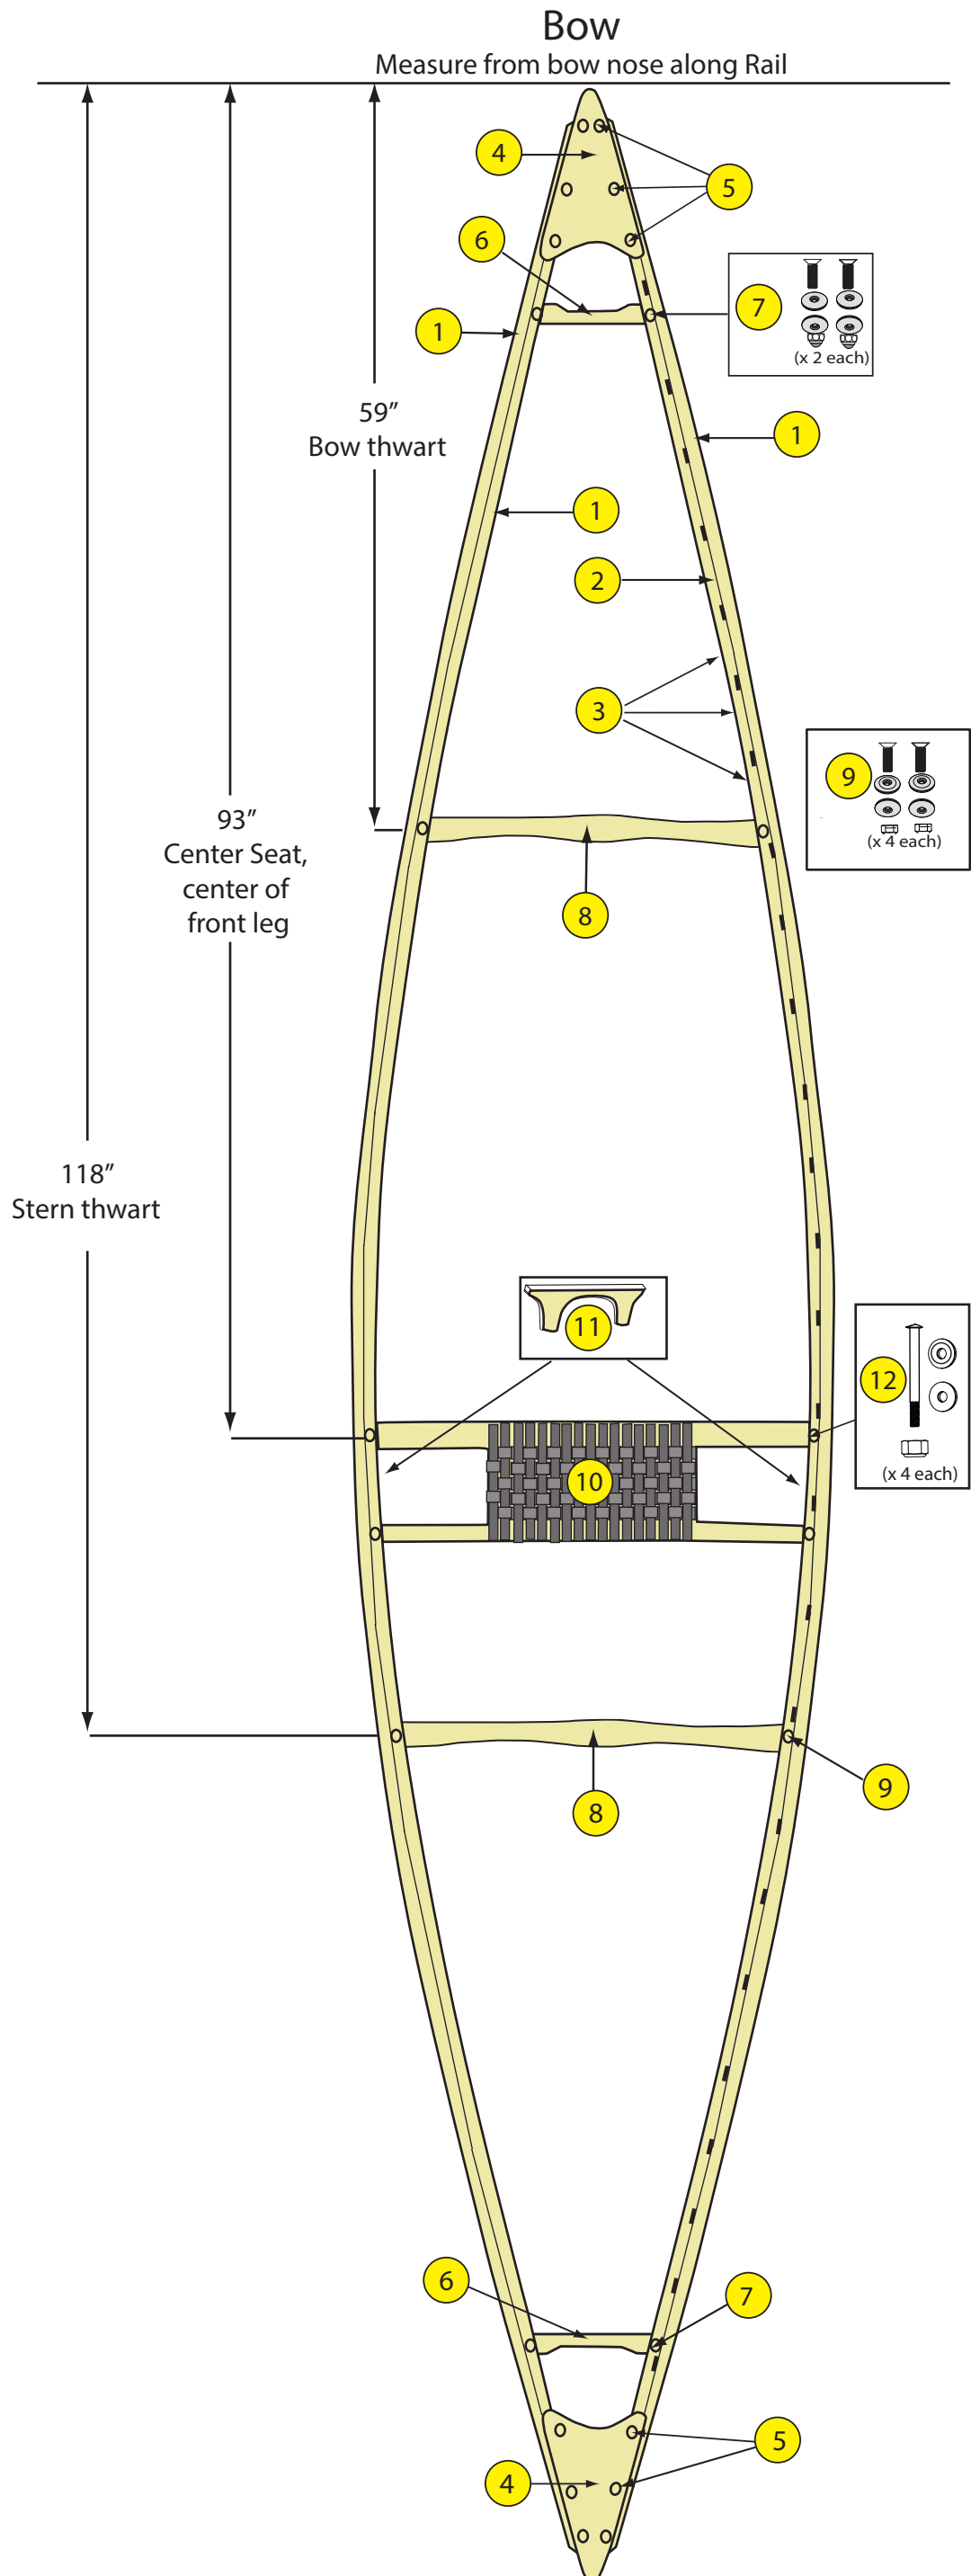

### Mad River Canoe

19200196 Decal - "Mad River Canoe", White, (ea)

FREEDOM SOLO

19200224 Decal - "Freedom Solo w/Bunny", Wht,(pr)

9800751 Rope - Grab Loop, 28", Black (pr)

| Mad River Canoe                                 |          |  |   |
|---|----------|--|---|
| Freedom Solo / Guide Royalex with Wood Gunwales |          |  |   |
| LOCATOR   |          |  |   |
| KEY   | SKU #    | PRODUCT DESCRIPTION  |   |
| 1   | 8060211  | Gunwale - wood, 17', non-kerf, Unfinished, outwale or inwale, (each) | <a href="https://www.harmonygear.com/product/a/8060211/b/c">https://www.harmonygear.com/product/a/8060211/b/c</a>   |
| 2   | 8060200  | Gunwale - wood, 17', non-kerf, slotted, Unfinished, inwale, (each)   | <a href="https://www.harmonygear.com/product/a/8060200/b/c">https://www.harmonygear.com/product/a/8060200/b/c</a>   |
| 3a  | 8060220  | Screws - Gunwale, 1 1/2" x #8, SST (12 pack)                         | <a href="https://www.harmonygear.com/product/a/8060220/b/c">https://www.harmonygear.com/product/a/8060220/b/c</a>   |
| 3b  | 8060221  | Screws - Gunwale, 1 1/2" x #8, SST (80 pack)                         | <a href="https://www.harmonygear.com/product/a/8060221/b/c">https://www.harmonygear.com/product/a/8060221/b/c</a>   |
| 4   | 8060405  | Deck - Wood,k Freedom Solo, Unfinished (each)                        | <a href="https://www.harmonygear.com/product/a/8060405/b/c">https://www.harmonygear.com/product/a/8060405/b/c</a>   |
| 5   | 8060416  | Screw - Deck, Royalex, 1" x #8, (each)                               | <a href="https://www.harmonygear.com/product/a/8060416/b/c">https://www.harmonygear.com/product/a/8060416/b/c</a>   |
| 6   | 8060600  | Carry Handle - Contoured, wood, Unfinished (each)                    | <a href="https://www.harmonygear.com/product/a/8060600/b/c">https://www.harmonygear.com/product/a/8060600/b/c</a>   |
| 7   | 8060601  | Carry Handle Hardware - stainless for wood gunwales (set)            | <a href="https://www.harmonygear.com/product/a/8060601/b/c">https://www.harmonygear.com/product/a/8060601/b/c</a>   |
| 8   | 8023352  | Thwart - 39", Wood, Natural finish, (each)                           | <a href="https://www.harmonygear.com/product/a/8023352/b/c">https://www.harmonygear.com/product/a/8023352/b/c</a>   |
| 9   | 8023356  | Yoke/thwart Hardware - stainless for wood gunwales (set)             | <a href="https://www.harmonygear.com/product/a/8023356/b/c">https://www.harmonygear.com/product/a/8023356/b/c</a>   |
| 10  | 8023306  | Seat - Web, 32.5", Natural Finish, (each)                            | <a href="https://www.harmonygear.com/product/a/8023306/b/c">https://www.harmonygear.com/product/a/8023306/b/c</a>   |
| 11  | 8023313  | Truss - Seat, 4", Wood, Unfinished (pair)                            | <a href="https://www.harmonygear.com/product/a/8023313/b/c">https://www.harmonygear.com/product/a/8023313/b/c</a>   |
| 12  | 8023314  | Seat Hardware - 6" hardware for 4" truss, (set)                      | <a href="https://www.harmonygear.com/product/a/8023314/b/c">https://www.harmonygear.com/product/a/8023314/b/c</a>   |
| <b>NOT SHOWN:</b>                               |          |  |   |
|   | 19200192 | Decal - Side, "Mad River Canoe", white (each)                        | <a href="https://www.harmonygear.com/product/a/19200192/b/c">https://www.harmonygear.com/product/a/19200192/b/c</a> |
|   | 19200224 | Decal - Bow, "Freedom Solo" w/Bunny (pair)                           | <a href="https://www.harmonygear.com/product/a/19200224/b/c">https://www.harmonygear.com/product/a/19200224/b/c</a> |
|   | 9800751  | Rope - Bow/Stern Grab Loop, Black, 28" (pair)                        | <a href="https://www.harmonygear.com/product/a/9800751/b/c">https://www.harmonygear.com/product/a/9800751/b/c</a>   |
|   |          |  |   |
|   |          |  |   |
|   |          |  |   |