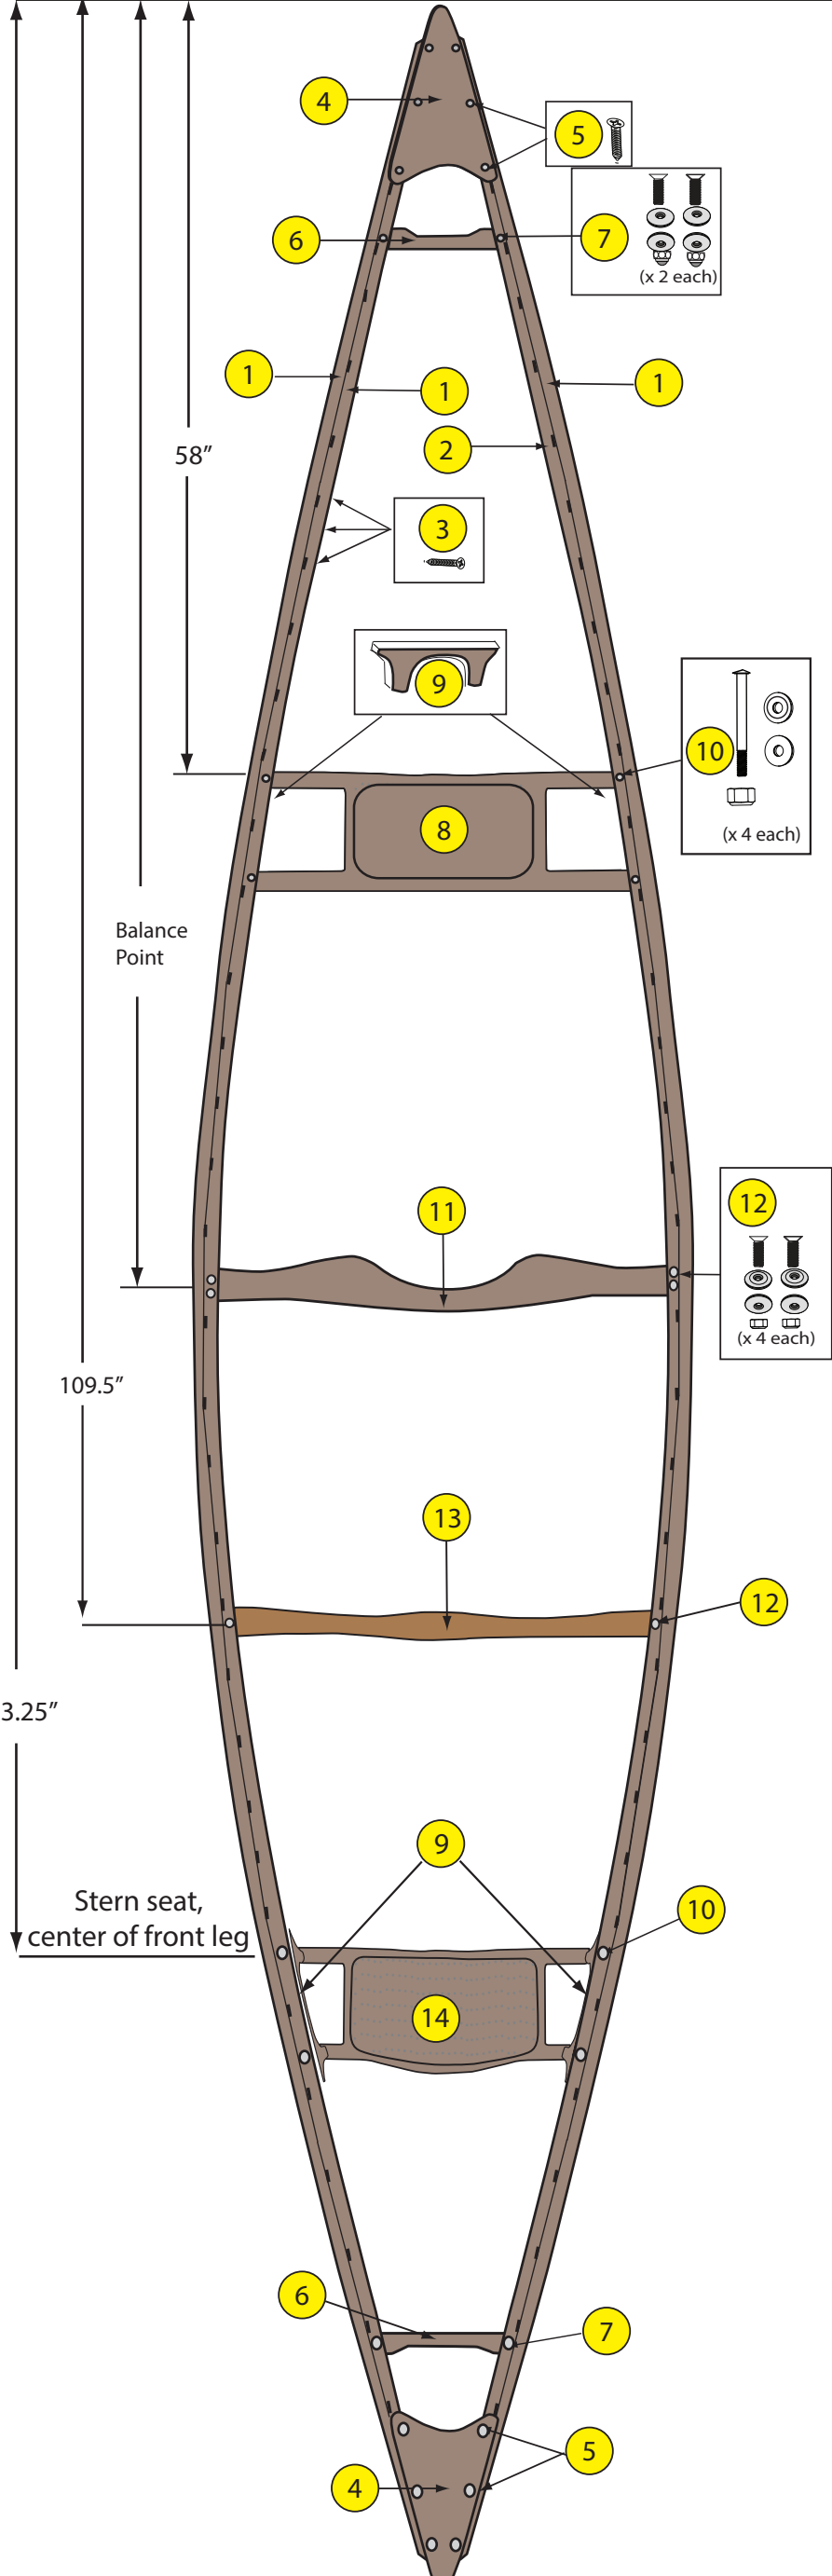

Mad River Canoe

HERITAGE / DUCKHUNTER 15 ROYALEX / WOOD GUNWALES

Bow

Measure from top of bow stem along the curvature of the gunwale

HERITAGE / DUCK HUNTER 15: ROYALEX w/ WOOD GUNWALES

Locator	Part # and Description
1	8060211 Gunwale - wood, 17', non-kerf, unfn (ea)
2	8060200 Gunwale - wood, 17', non-kerf, slotted, unfn (ea)
3a	8060220 Screws - Gunwale, 1 1/2" x 8, SST (12pk)
3b	8060221 Screws - Gunwale, 1 1/2" x 8, SST, (80pk)
4	8060402 Deck - Wood, Rylx Expl, unfinished (ea)
5	8060416 Screw - Deck, RoyaleX, 1" x #8 (ea)
6	8060600 Carry Handle - Contoured, wood, unfinished (ea)
7	8060601 Hardware - Carry Handle, Wood Gunwales (kit)
8	50706 Seat - Cane, contoured, Stained, (ea)
9	8023313 Truss - Seat, wood, unfinished (pr)
10	8023314 Hardware - Seat, 6" screws for 4" truss (kit)
11	40759 Yoke - Wood, Contoured, 40", Stained finish (ea)
12	8023356 Hardware - Yoke/Thwart, wood gunwales (kit)
13	8063008 Thwart - 39.5", Stained (ea)
14	50707 Seat - Cane, Bucket, Stained (ea)

NOT SHOWN:

Mad River Canoe

19200194 Decal, "Mad River Canoe", Gold (ea)

19200231 Decal, Heritage 15 w/ Confident Rabbit, Gold, (pr)

9800751 Rope - Grabloop, 28", Black (2pk)

NOTE:

Gunwales, trusses, carry handles, and decks are supplied "unfinished" with no oil or varnish applied. Natural finish is lighter color than Heritage/ Duck Hunter finish. These parts can be stained to match original finish by using #8023327: GUNWALE GUARD, STAIN, PINT. Finish should be applied before parts are installed on canoe.