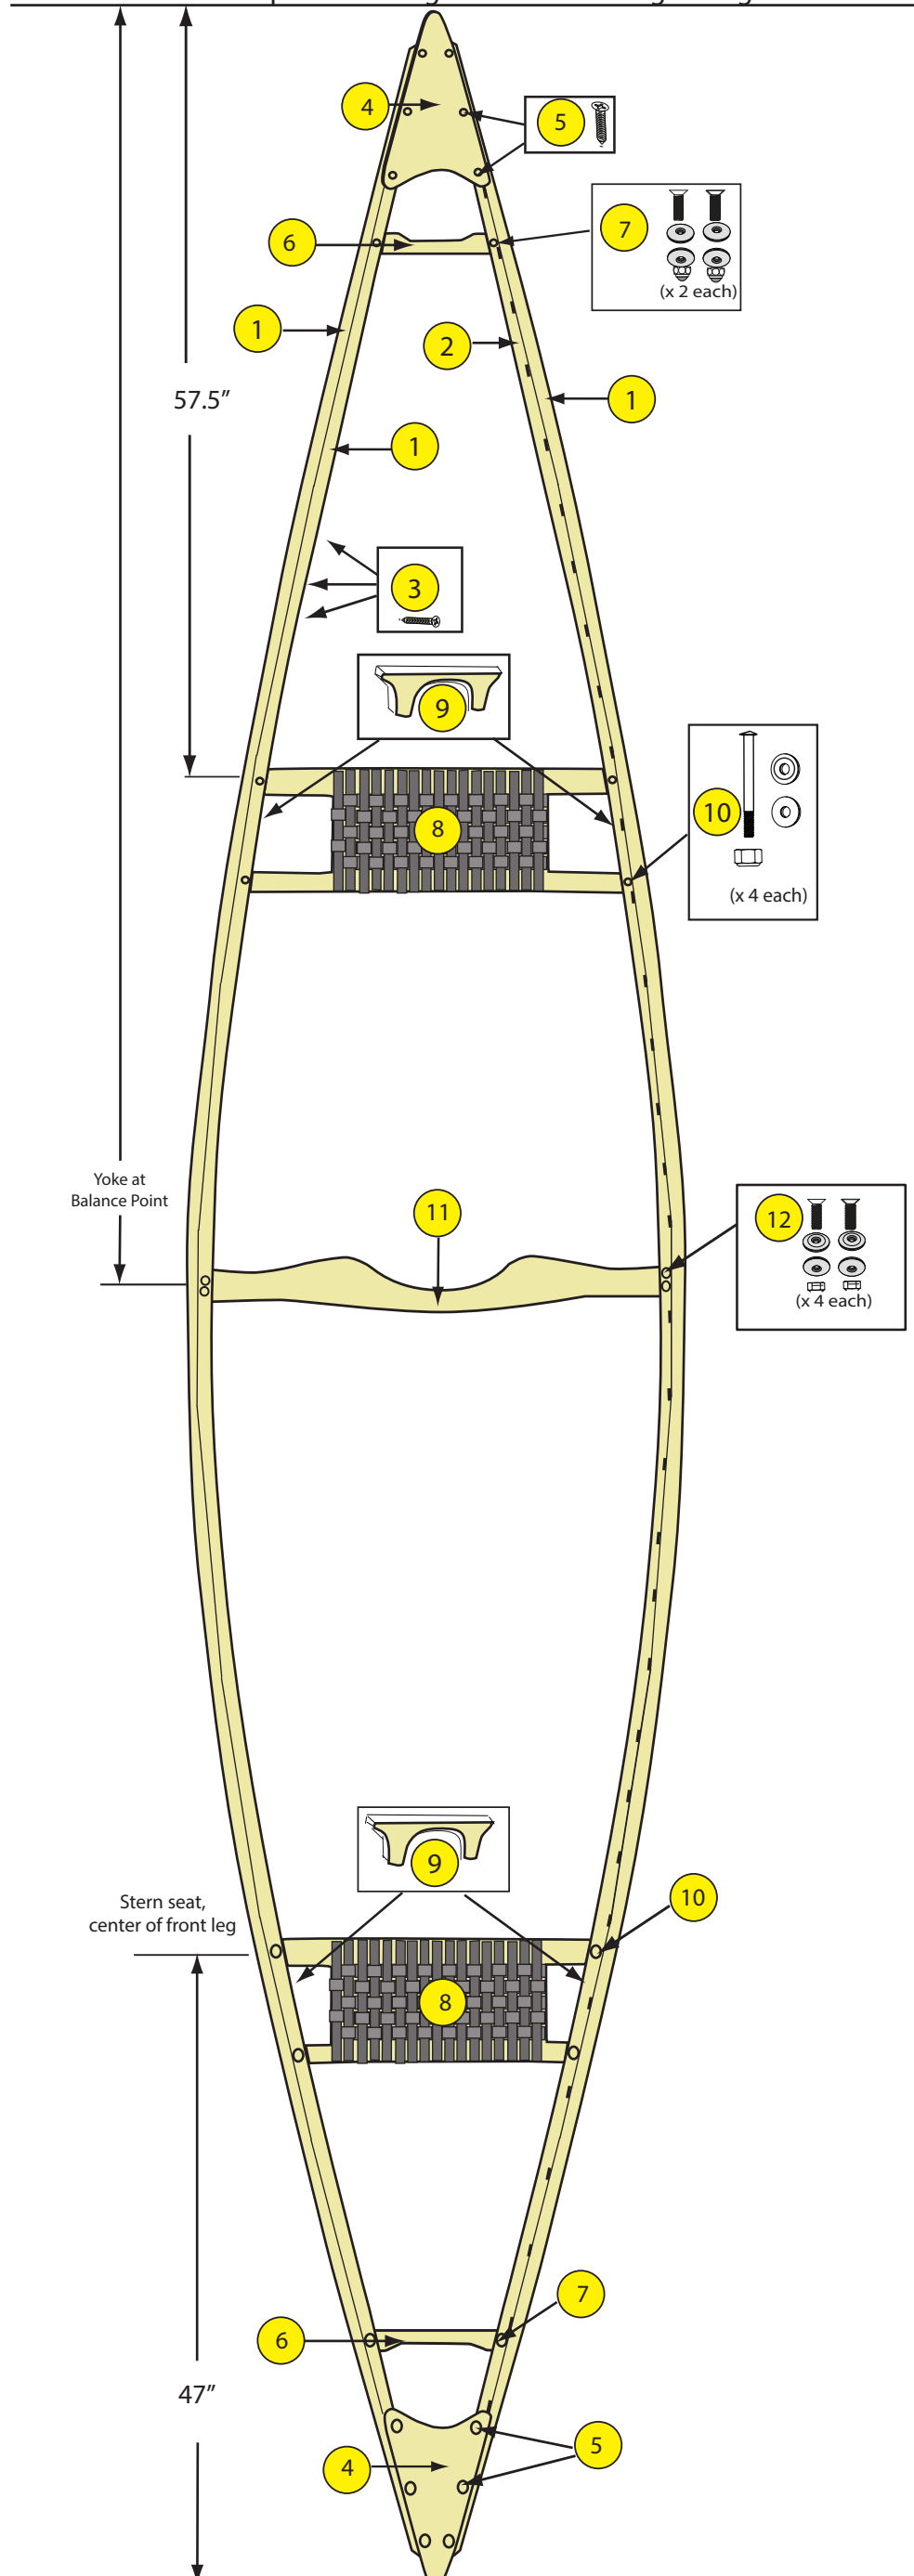

### ROYALEX WITH WOOD GUNWALES

Locator	Part # and Description
1	8060211 Gunwale - 17', Non-kerfed, unfinished (ea)
2	8060200 Gunwale - 17", Non-kerfed, slotted, unfinished (ea)
3a	8060220 Screws - Gunwale, #8 x 1.5" SST, (12pk)
3b	8060221 Screws - Gunwale, #8 x 1.5" SST, (80pk)
4	9800056 Deck - Wood, Legend/Caption, unfinished (ea)
5	8060416 Screw - Deck, RoyaleX, 8" x 1", SST, (ea)
6	8060600 Carry Handle - Contoured, unfinished (ea)
7	8060601 Hardware - Carry Handle, wood gunwales (kit)
8	8023306 Seat - Web, 32.5", Natural finish (ea)
9	8023313 Truss - Seat, 4", Wood, unfinished (pr)
10	8023314 Hardware - Seat, 6" bolts for 4" truss, SST, (kit)
11	8023350 Yoke - 40", Wood, natural finish (ea)
12	8023356 Hardware - Yoke/Thwart, SST, (kit)

### Mad River Canoe

19200196 Decal - "Mad River Canoe, White, (ea)

19200220 Decal - "Legend 15 w/Bunny, White, (pr)

9800571 Rope - Grab Loop, 28", Black (pr)

## LEGEND 15 ROYALEX WITH WOOD GUNWALES Bow

Measure from top of stem to gunwale on a straight diagonal

## Mad River Canoe