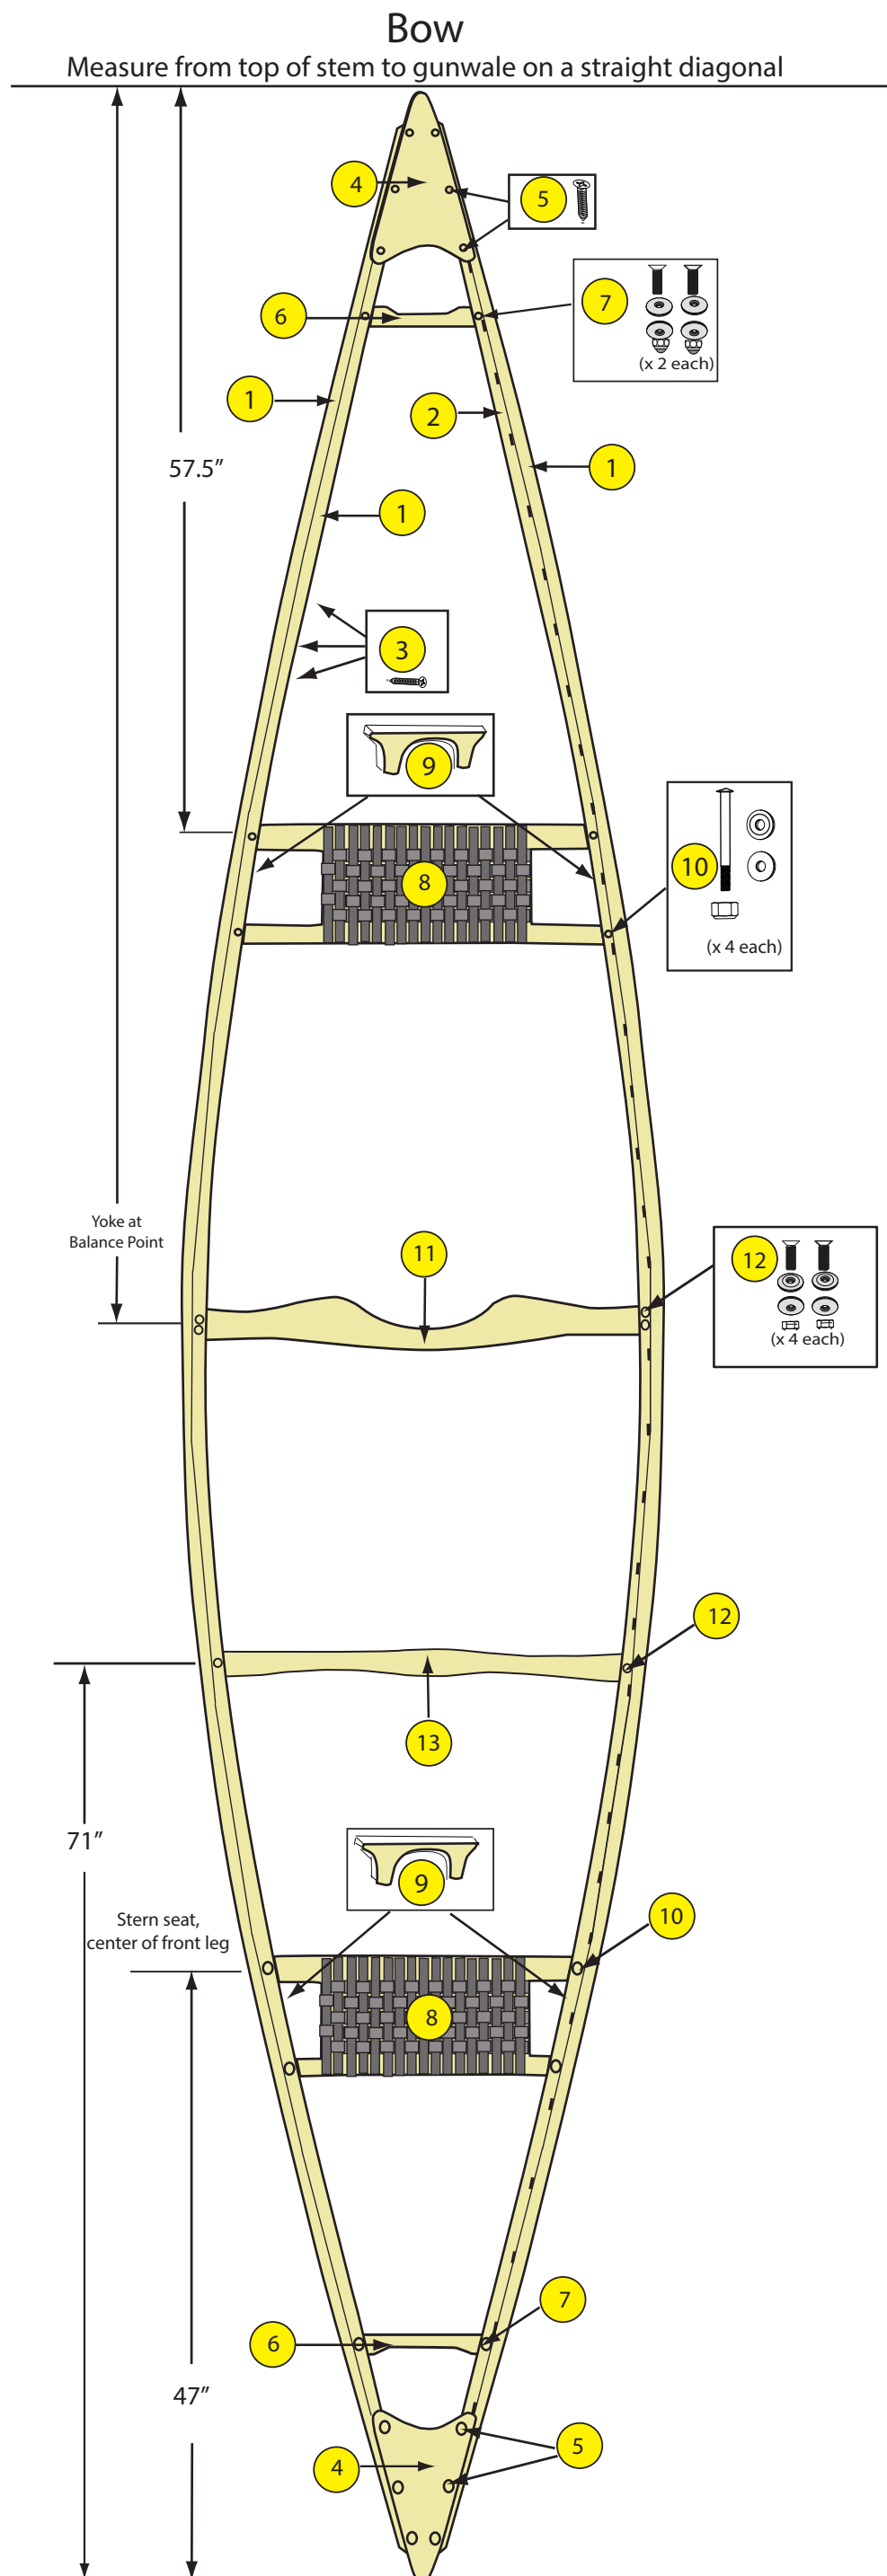

### ROYALEX WITH WOOD GUNWALES

Locator	Part # and Description
1	8060211 Gunwale - 17', Non-kerfed, unfinished (ea)
2	8060200 Gunwale - 17", Non-kerfed, slotted, unfinished (ea)
3a	8060220 Screws - Gunwale, #8 x 1.5", SST, (12pk)
3b	8060221 Screws - Gunwale, #8 x 1.5", SST, (80pk)
4	9800056 Deck - Wood, Legend/Caption, unfinished (ea)
5	8060416 Screw - Deck, RoyaleX, 8" x 1", SST, (ea)
6	8060600 Carry Handle - Contoured, unfinished (ea)
7	8060601 Hardware - Carry Handle, wood gunwales (kit)
8	8023306 Seat - Web, 32.5", Natural finish (ea)
9	8023313 Truss - Seat, 4", Wood, unfinished (pr)
10	8023314 Hardware - Seat, 6" bolts for 4" truss, SST, (kit)
11	8023350 Yoke - 40", Wood, natural finish (ea)
12	8023356 Hardware - Yoke/Thwart, SST, (kit)
13	8023352 Thwart - 39", Wood, natural finish (ea)

### Mad River Canoe

19200196 Decal - "Mad River Canoe, White, (ea)

LEGEND 16

19200221 Decal - "Legend 16 w/Bunny, White, (pr)

9800571 Rope - Grab Loop, 28", Black (pr)

**CONFLUENCE**  
WATERSPORTS

## Mad River Canoe