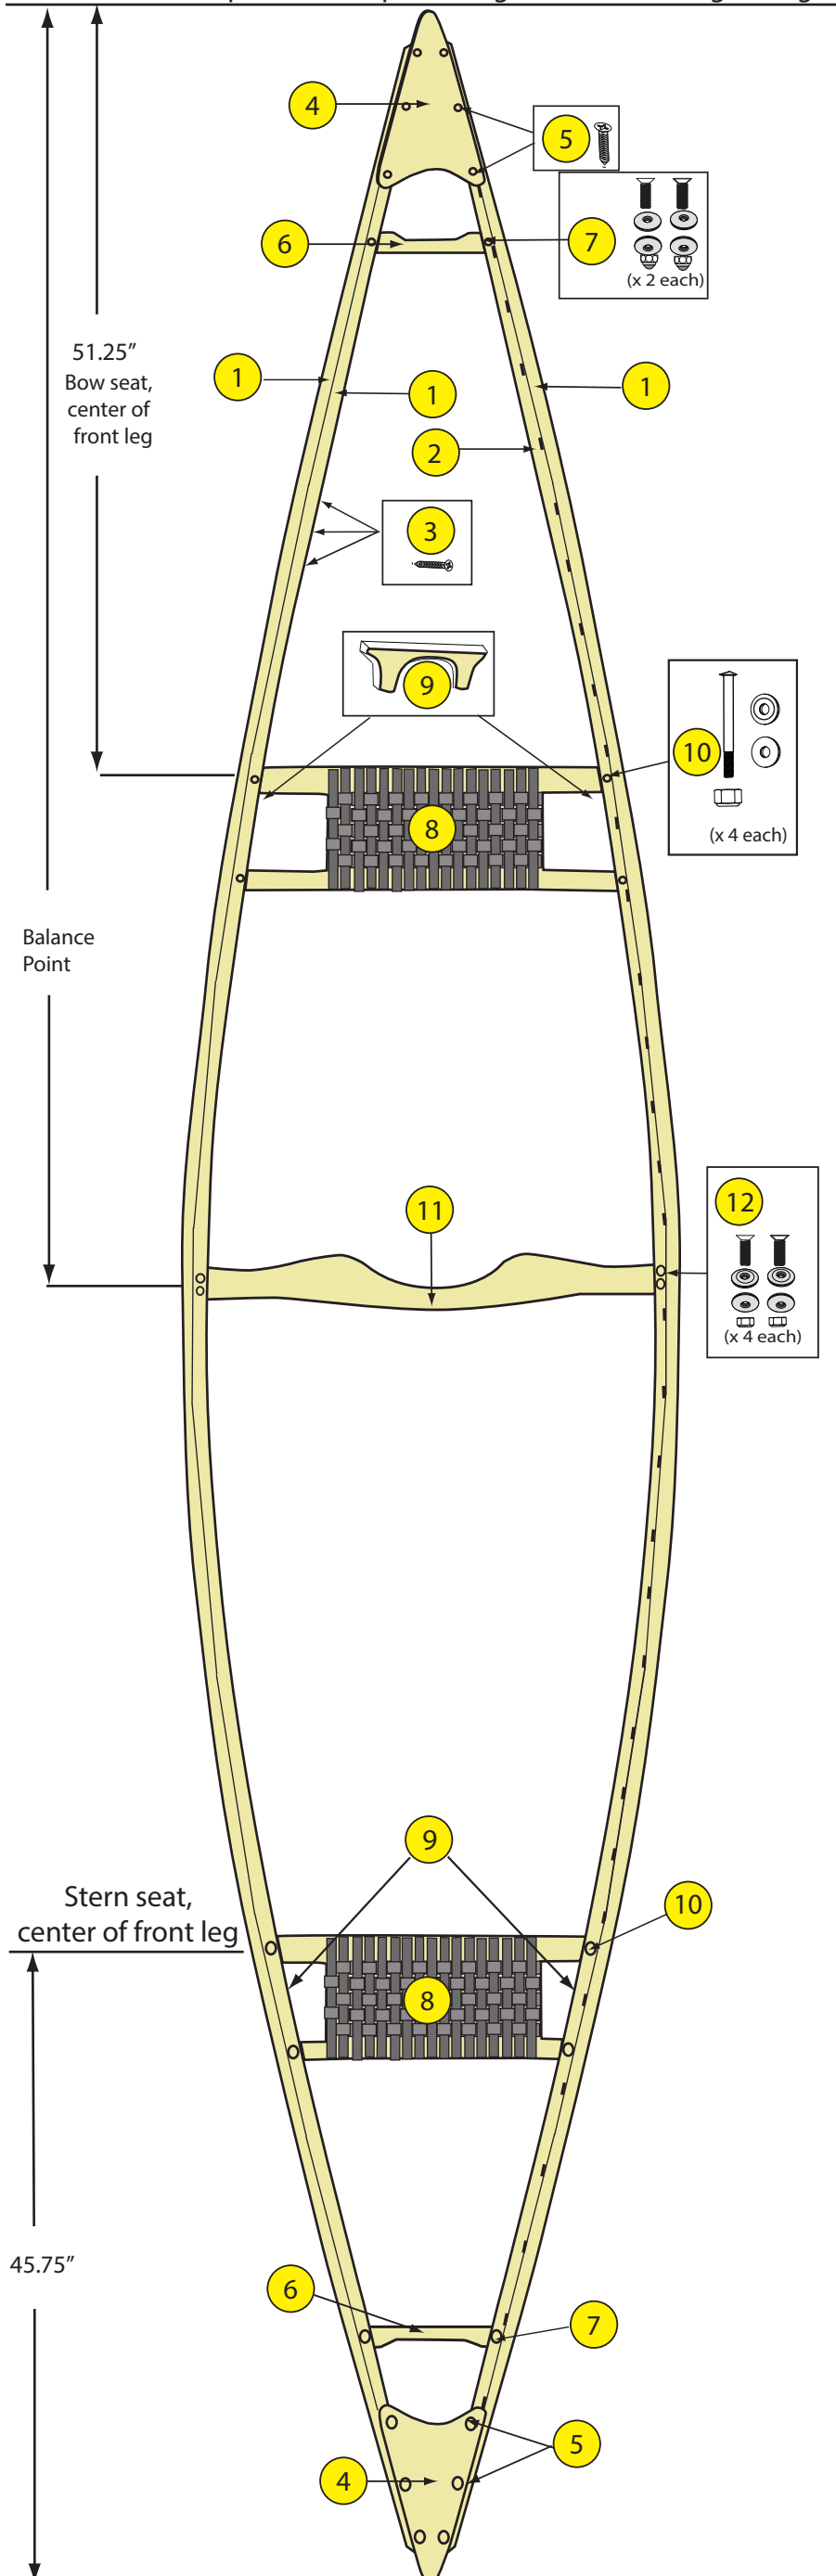

## REFLECTION 15 ROYALEX w/ WOOD GUNWALES

Locator	Part # and Description
1	8060211 Gunwale - Wood, Non-kerf, 17' (ea)
2	8060200 Gunwale - Wood, inwale, slotted, 17' (ea)
3a	8060218 Gunwale Screw - #8 x 1 1/4", (12pk)
3b	8060219 Gunwale Screw - #8 x 1 1/4", (80pk)
4	8060406 Deck - Wood, Reflection 15/17, Unfinished (ea)
5	8060415 Screw - 2", Deck/Composite hull (ea)
6	8060600 Carry Handle - Contoured, Wood, Nat (ea)
7	8060601 Carry Handle Hardware - wood gunwales (kit)
8	8023306 Seat - Web, 32.5", Natural finish (ea)
9	8023313 Seat Truss - Wood, Unfinished, 4" (pair)
10	8023314 Seat Hardware - 6" screw for 4" truss (kit)
11	8023350 Yoke - 40", Wood, Unfinished, (ea)
12	8023356 Kit - Yoke/Thwart Mounting Hardware (kit)

### Mad River Canoe

- 8064613 DECAL - MAD RIVER CANOE, SIDE, BLK, (ea)
- 8064612 DECAL - MAD RIVER CANO, SIDE, WHT, (ea)

### REFLECTION 15

- 19200205 Decal - Reflection 15 w/ rabbit, Black (pr)
- 19200204 Decal - Reflection 15 w/ rabbit, White (pr)
- 9800751 Rope - Grabloop, 28", Black (2pk)

### Bow

Measure from top of stem to point on gunwales on straight diagonal