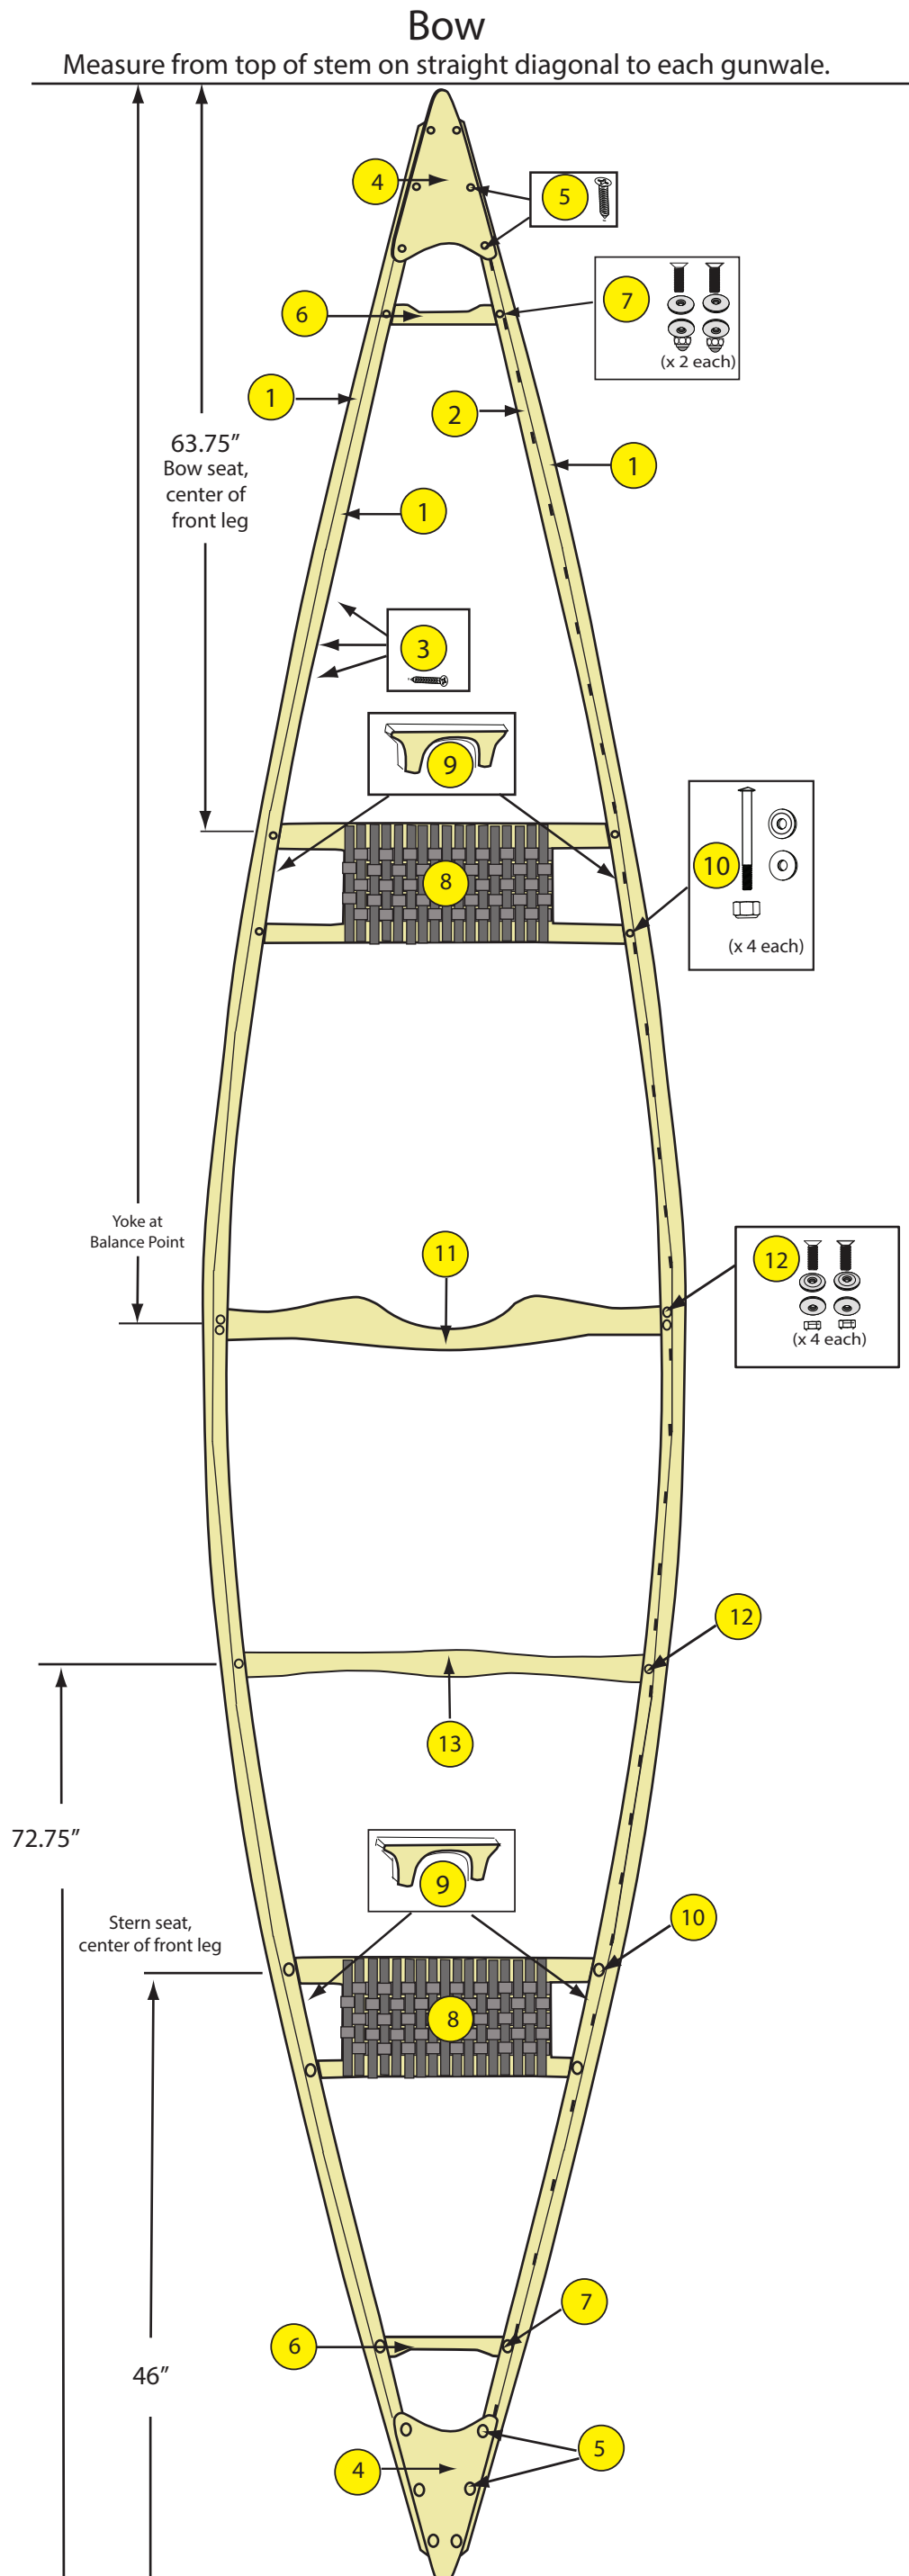

REFLECTION 17 ROYALEX WITH WOOD GUNWALES