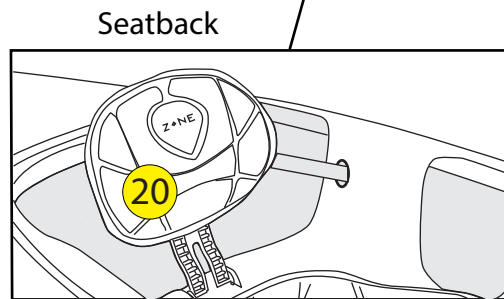

Conduit 13

Updated on 06/18/19

Seat Hardware

Footbrace

Hatch Tether

Hatch Tether

Seatback

Push Rivets

Ratchet

perception®

Conduit 13

OEM PARTS LOCATOR

Rev Date: 06-18-19

Location	Part Description	Part#
1	KEEPERS FOOT BRACE KIT (Right & Left)	8023039
2	Washer - Neoprene, 1/4" X 5/8" (5-pack)	9800418
3	Screw - TRS #14 X 3/4" (5-pack)	9800415
4	Hatch Cover, Oval	9810039
5	Hatch Cover, 10" Round	9810039
6	Grab Handle Kit (Pair)	9800026
7	Thigh Pad Kit (Right & Left)	9810109
8	Pine-tree Push Rivet (5-Pack)	9800427
9	Seatback Assembly, SB06 (w/ pad)	9800336
10	Seat Bottom Pad	9800023
11	Ratchet, Zone Assembly	9800485
12	Strap - Zone Adjustable Ratchet (w/ nylon spacers)	9800484
13	Screw - Truss Head, 10-32 x 3/4" (5-Pack)	9800405
14	Washer - Neoprene, 1/4" X 5/8" (5-pack)	9800420
15	Nut - Slab-Base, 10-32	9800486
16	Screw - 10-32 X 5/8, Philips, TrussHead (5-Pack)	9800359
17	Washer - Combination, 10 x 5/8 (5-Pack)	9800253
18	Cable Clamp - Nylon, 1/8" (5-Pack)	9800431
19	Cap Nut - 10-32 (5-Pack)	9800254
20	Setback Pad - Zone, SBP1	9800022
21	Screw - Philips, Truss, 1/4-20 x 1" (5-Pack)	9800298
22	Washer - Combination, 1/4" (5-Pack)	9800257
23	Washer - Nylon, 1/4" (5-Pack)	9800249
24	Lock Nut - 1/4-20 (5-Pack)	9800259