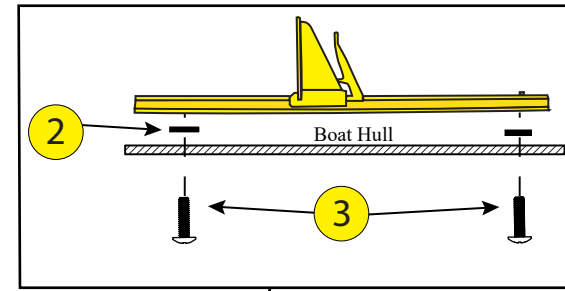

Conduit 13

Updated on 06/18/19

Seat Hardware

Footbrace

Hatch Tether

Hatch Tether

Seatback

Push Rivets

Ratchet

perception®

Conduit 13

OEM PARTS LOCATOR

Rev Date: 06-18-19

Location	Part Description	Part#
1	KEEPERS FOOT BRACE KIT (Right & Left)	8023039
2	Washer - Neoprene, 1/4" X 5/8" (5-pack)	9800418
3	Screw - TRS #14 X 3/4" (5-pack)	9800415
4	Hatch Cover, Oval	9810039
5	Hatch Cover, 10" Round	9810039
6	Grab Handle Kit (Pair)	9800026
7	Thigh Pad Kit (Right & Left)	9810109
8	Pine-tree Push Rivet (5-Pack)	9800427
9	Seatback Assembly, SB06 (w/ pad)	9800336
10	Seat Bottom Pad	9800023
11	Ratchet, Zone Assembly	9800485
12	Strap - Zone Adjustable Ratchet (w/ nylon spacers)	9800484
13	Screw - Truss Head, 10-32 x 3/4" (5-Pack)	9800405
14	Washer - Neoprene, 1/4" X 5/8" (5-pack)	9800420
15	Nut - Slab-Base, 10-32	9800486
16	Screw - 10-32 X 5/8, Philips, TrussHead (5-Pack)	9800359
17	Washer - Combination, 10 x 5/8 (5-Pack)	9800253
18	Cable Clamp - Nylon, 1/8" (5-Pack)	9800431
19	Cap Nut - 10-32 (5-Pack)	9800254
20	Setback Pad - Zone, SBP1	9800022
21	Screw - Philips, Truss, 1/4-20 x 1" (5-Pack)	9800298
22	Washer - Combination, 1/4" (5-Pack)	9800257
23	Washer - Nylon, 1/4" (5-Pack)	9800249
24	Lock Nut - 1/4-20 (5-Pack)	9800259