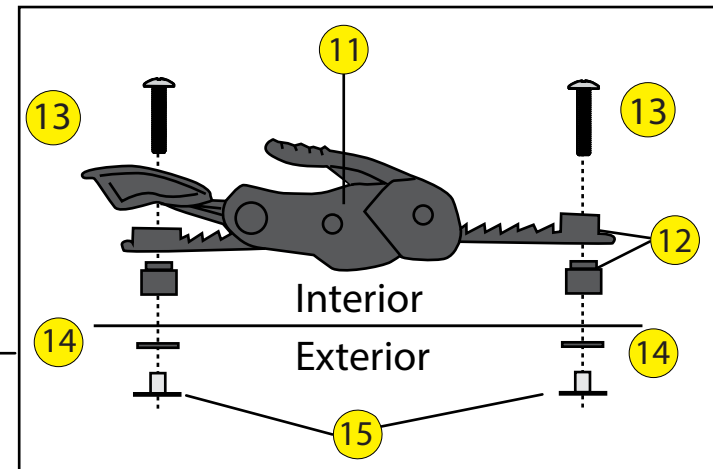

Conduit 13

Updated on 06/18/19

Seat Hardware

Footbrace

Hatch Tether

Hatch Tether

Seatback

Push Rivets

Ratchet

perception®

Conduit 13

OEM PARTS LOCATOR

Rev Date: 06-18-19

Location	Part Description	Part#
1	KEEPERS FOOT BRACE KIT (Right & Left)	8023039
2	Washer - Neoprene, 1/4" X 5/8" (5-pack)	9800418
3	Screw - TRS #14 X 3/4" (5-pack)	9800415
4	Hatch Cover, Oval	9810039
5	Hatch Cover, 10" Round	9810039
6	Grab Handle Kit (Pair)	9800026
7	Thigh Pad Kit (Right & Left)	9810109
8	Pine-tree Push Rivet (5-Pack)	9800427
9	Seatback Assembly, SB06 (w/ pad)	9800336
10	Seat Bottom Pad	9800023
11	Ratchet, Zone Assembly	9800485
12	Strap - Zone Adjustable Ratchet (w/ nylon spacers)	9800484
13	Screw - Truss Head, 10-32 x 3/4" (5-Pack)	9800405
14	Washer - Neoprene, 1/4" X 5/8" (5-pack)	9800420
15	Nut - Slab-Base, 10-32	9800486
16	Screw - 10-32 X 5/8, Philips, TrussHead (5-Pack)	9800359
17	Washer - Combination, 10 x 5/8 (5-Pack)	9800253
18	Cable Clamp - Nylon, 1/8" (5-Pack)	9800431
19	Cap Nut - 10-32 (5-Pack)	9800254
20	Setback Pad - Zone, SBP1	9800022
21	Screw - Philips, Truss, 1/4-20 x 1" (5-Pack)	9800298
22	Washer - Combination, 1/4" (5-Pack)	9800257
23	Washer - Nylon, 1/4" (5-Pack)	9800249
24	Lock Nut - 1/4-20 (5-Pack)	9800259