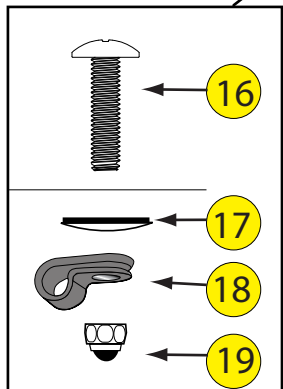

Conduit 13

Updated on 06/18/19

Seat Hardware

Footbrace

Hatch Tether

Hatch Tether

Seatback

Push Rivets

Ratchet

perception®

Conduit 13

OEM PARTS LOCATOR

Rev Date: 06-18-19

Location	Part Description	Part#
1	KEEPERS FOOT BRACE KIT (Right & Left)	8023039
2	Washer - Neoprene, 1/4" X 5/8" (5-pack)	9800418
3	Screw - TRS #14 X 3/4" (5-pack)	9800415
4	Hatch Cover, Oval	9810039
5	Hatch Cover, 10" Round	9810039
6	Grab Handle Kit (Pair)	9800026
7	Thigh Pad Kit (Right & Left)	9810109
8	Pine-tree Push Rivet (5-Pack)	9800427
9	Seatback Assembly, SB06 (w/ pad)	9800336
10	Seat Bottom Pad	9800023
11	Ratchet, Zone Assembly	9800485
12	Strap - Zone Adjustable Ratchet (w/ nylon spacers)	9800484
13	Screw - Truss Head, 10-32 x 3/4" (5-Pack)	9800405
14	Washer - Neoprene, 1/4" X 5/8" (5-pack)	9800420
15	Nut - Slab-Base, 10-32	9800486
16	Screw - 10-32 X 5/8, Philips, TrussHead (5-Pack)	9800359
17	Washer - Combination, 10 x 5/8 (5-Pack)	9800253
18	Cable Clamp - Nylon, 1/8" (5-Pack)	9800431
19	Cap Nut - 10-32 (5-Pack)	9800254
20	Setback Pad - Zone, SBP1	9800022
21	Screw - Philips, Truss, 1/4-20 x 1" (5-Pack)	9800298
22	Washer - Combination, 1/4" (5-Pack)	9800257
23	Washer - Nylon, 1/4" (5-Pack)	9800249
24	Lock Nut - 1/4-20 (5-Pack)	9800259