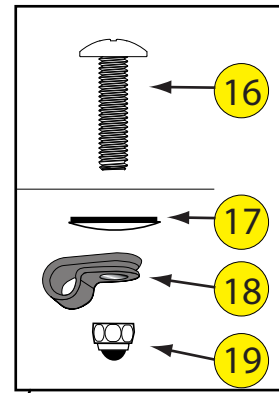

Conduit 13

Updated on 06/18/19

Seat Hardware

Footbrace

Hatch Tether

Hatch Tether

Seatback

Push Rivets

Ratchet

perception®

Conduit 13

OEM PARTS LOCATOR

Rev Date: 06-18-19

Location	Part Description	Part#
1	KEEPERS FOOT BRACE KIT (Right & Left)	8023039
2	Washer - Neoprene, 1/4" X 5/8" (5-pack)	9800418
3	Screw - TRS #14 X 3/4" (5-pack)	9800415
4	Hatch Cover, Oval	9810039
5	Hatch Cover, 10" Round	9810039
6	Grab Handle Kit (Pair)	9800026
7	Thigh Pad Kit (Right & Left)	9810109
8	Pine-tree Push Rivet (5-Pack)	9800427
9	Seatback Assembly, SB06 (w/ pad)	9800336
10	Seat Bottom Pad	9800023
11	Ratchet, Zone Assembly	9800485
12	Strap - Zone Adjustable Ratchet (w/ nylon spacers)	9800484
13	Screw - Truss Head, 10-32 x 3/4" (5-Pack)	9800405
14	Washer - Neoprene, 1/4" X 5/8" (5-pack)	9800420
15	Nut - Slab-Base, 10-32	9800486
16	Screw - 10-32 X 5/8, Philips, TrussHead (5-Pack)	9800359
17	Washer - Combination, 10 x 5/8 (5-Pack)	9800253
18	Cable Clamp - Nylon, 1/8" (5-Pack)	9800431
19	Cap Nut - 10-32 (5-Pack)	9800254
20	Setback Pad - Zone, SBP1	9800022
21	Screw - Philips, Truss, 1/4-20 x 1" (5-Pack)	9800298
22	Washer - Combination, 1/4" (5-Pack)	9800257
23	Washer - Nylon, 1/4" (5-Pack)	9800249
24	Lock Nut - 1/4-20 (5-Pack)	9800259