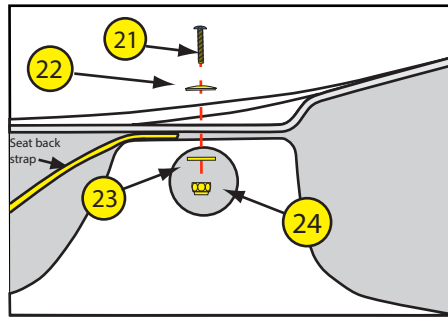

Conduit 13

Updated on 06/18/19

Seat Hardware

Footbrace

Hatch Tether

Hatch Tether

Seatback

Push Rivets

Ratchet

perception®

Conduit 13

OEM PARTS LOCATOR

Rev Date: 06-18-19

Location	Part Description	Part#
1	KEEPERS FOOT BRACE KIT (Right & Left)	8023039
2	Washer - Neoprene, 1/4" X 5/8" (5-pack)	9800418
3	Screw - TRS #14 X 3/4" (5-pack)	9800415
4	Hatch Cover, Oval	9810039
5	Hatch Cover, 10" Round	9810039
6	Grab Handle Kit (Pair)	9800026
7	Thigh Pad Kit (Right & Left)	9810109
8	Pine-tree Push Rivet (5-Pack)	9800427
9	Seatback Assembly, SB06 (w/ pad)	9800336
10	Seat Bottom Pad	9800023
11	Ratchet, Zone Assembly	9800485
12	Strap - Zone Adjustable Ratchet (w/ nylon spacers)	9800484
13	Screw - Truss Head, 10-32 x 3/4" (5-Pack)	9800405
14	Washer - Neoprene, 1/4" X 5/8" (5-pack)	9800420
15	Nut - Slab-Base, 10-32	9800486
16	Screw - 10-32 X 5/8, Philips, TrussHead (5-Pack)	9800359
17	Washer - Combination, 10 x 5/8 (5-Pack)	9800253
18	Cable Clamp - Nylon, 1/8" (5-Pack)	9800431
19	Cap Nut - 10-32 (5-Pack)	9800254
20	Setback Pad - Zone, SBP1	9800022
21	Screw - Philips, Truss, 1/4-20 x 1" (5-Pack)	9800298
22	Washer - Combination, 1/4" (5-Pack)	9800257
23	Washer - Nylon, 1/4" (5-Pack)	9800249
24	Lock Nut - 1/4-20 (5-Pack)	9800259