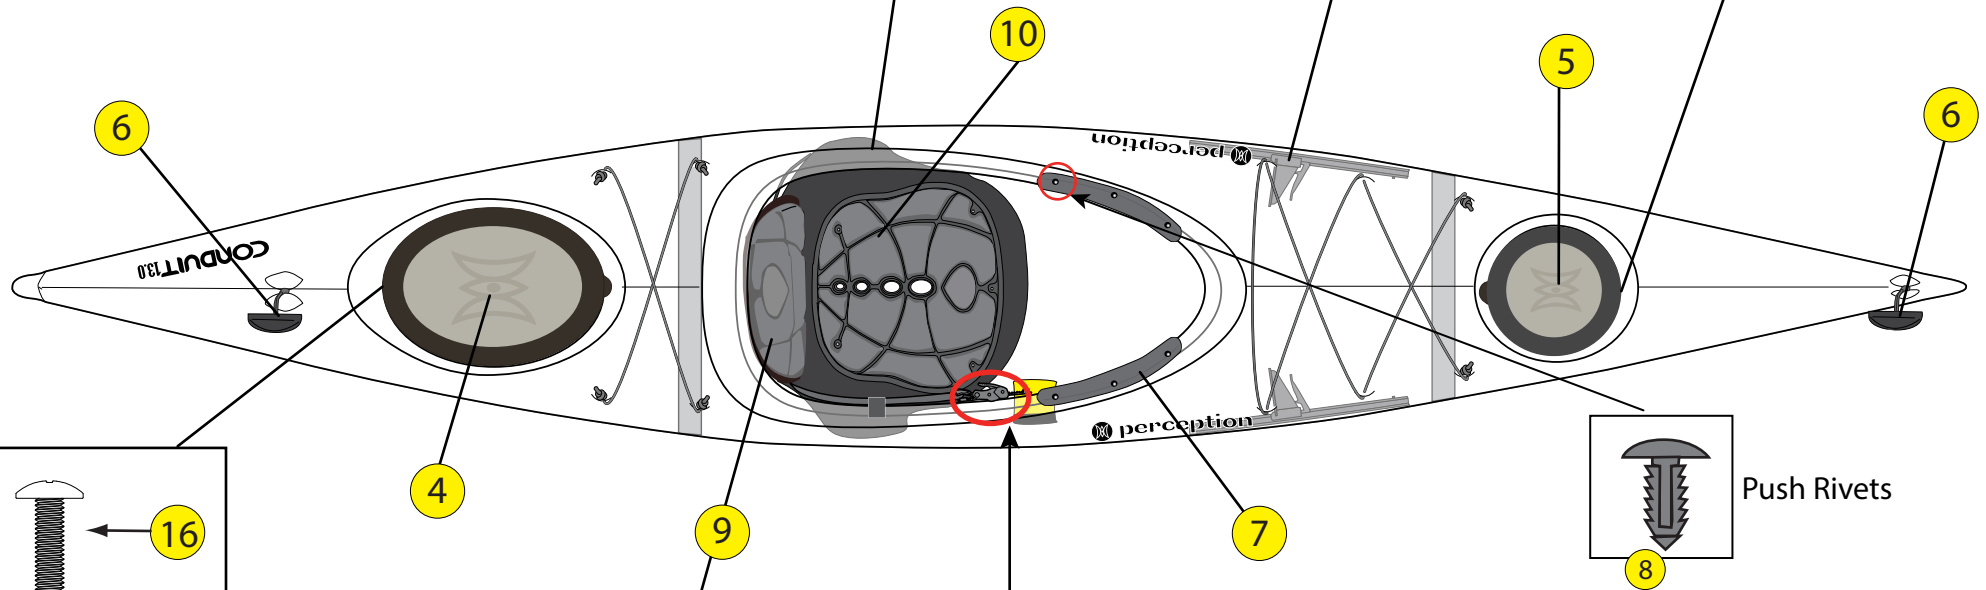

Conduit 13

Updated on 06/18/19

Seat Hardware

Footbrace

Hatch Tether

Hatch Tether

Seatback

Push Rivets

Ratchet

perception®

Conduit 13

OEM PARTS LOCATOR

Rev Date: 06-18-19

Location	Part Description	Part#
1	KEEPERS FOOT BRACE KIT (Right & Left)	8023039
2	Washer - Neoprene, 1/4" X 5/8" (5-pack)	9800418
3	Screw - TRS #14 X 3/4" (5-pack)	9800415
4	Hatch Cover, Oval	9810039
5	Hatch Cover, 10" Round	9810039
6	Grab Handle Kit (Pair)	9800026
7	Thigh Pad Kit (Right & Left)	9810109
8	Pine-tree Push Rivet (5-Pack)	9800427
9	Seatback Assembly, SB06 (w/ pad)	9800336
10	Seat Bottom Pad	9800023
11	Ratchet, Zone Assembly	9800485
12	Strap - Zone Adjustable Ratchet (w/ nylon spacers)	9800484
13	Screw - Truss Head, 10-32 x 3/4" (5-Pack)	9800405
14	Washer - Neoprene, 1/4" X 5/8" (5-pack)	9800420
15	Nut - Slab-Base, 10-32	9800486
16	Screw - 10-32 X 5/8, Philips, TrussHead (5-Pack)	9800359
17	Washer - Combination, 10 x 5/8 (5-Pack)	9800253
18	Cable Clamp - Nylon, 1/8" (5-Pack)	9800431
19	Cap Nut - 10-32 (5-Pack)	9800254
20	Setback Pad - Zone, SBP1	9800022
21	Screw - Philips, Truss, 1/4-20 x 1" (5-Pack)	9800298
22	Washer - Combination, 1/4" (5-Pack)	9800257
23	Washer - Nylon, 1/4" (5-Pack)	9800249
24	Lock Nut - 1/4-20 (5-Pack)	9800259