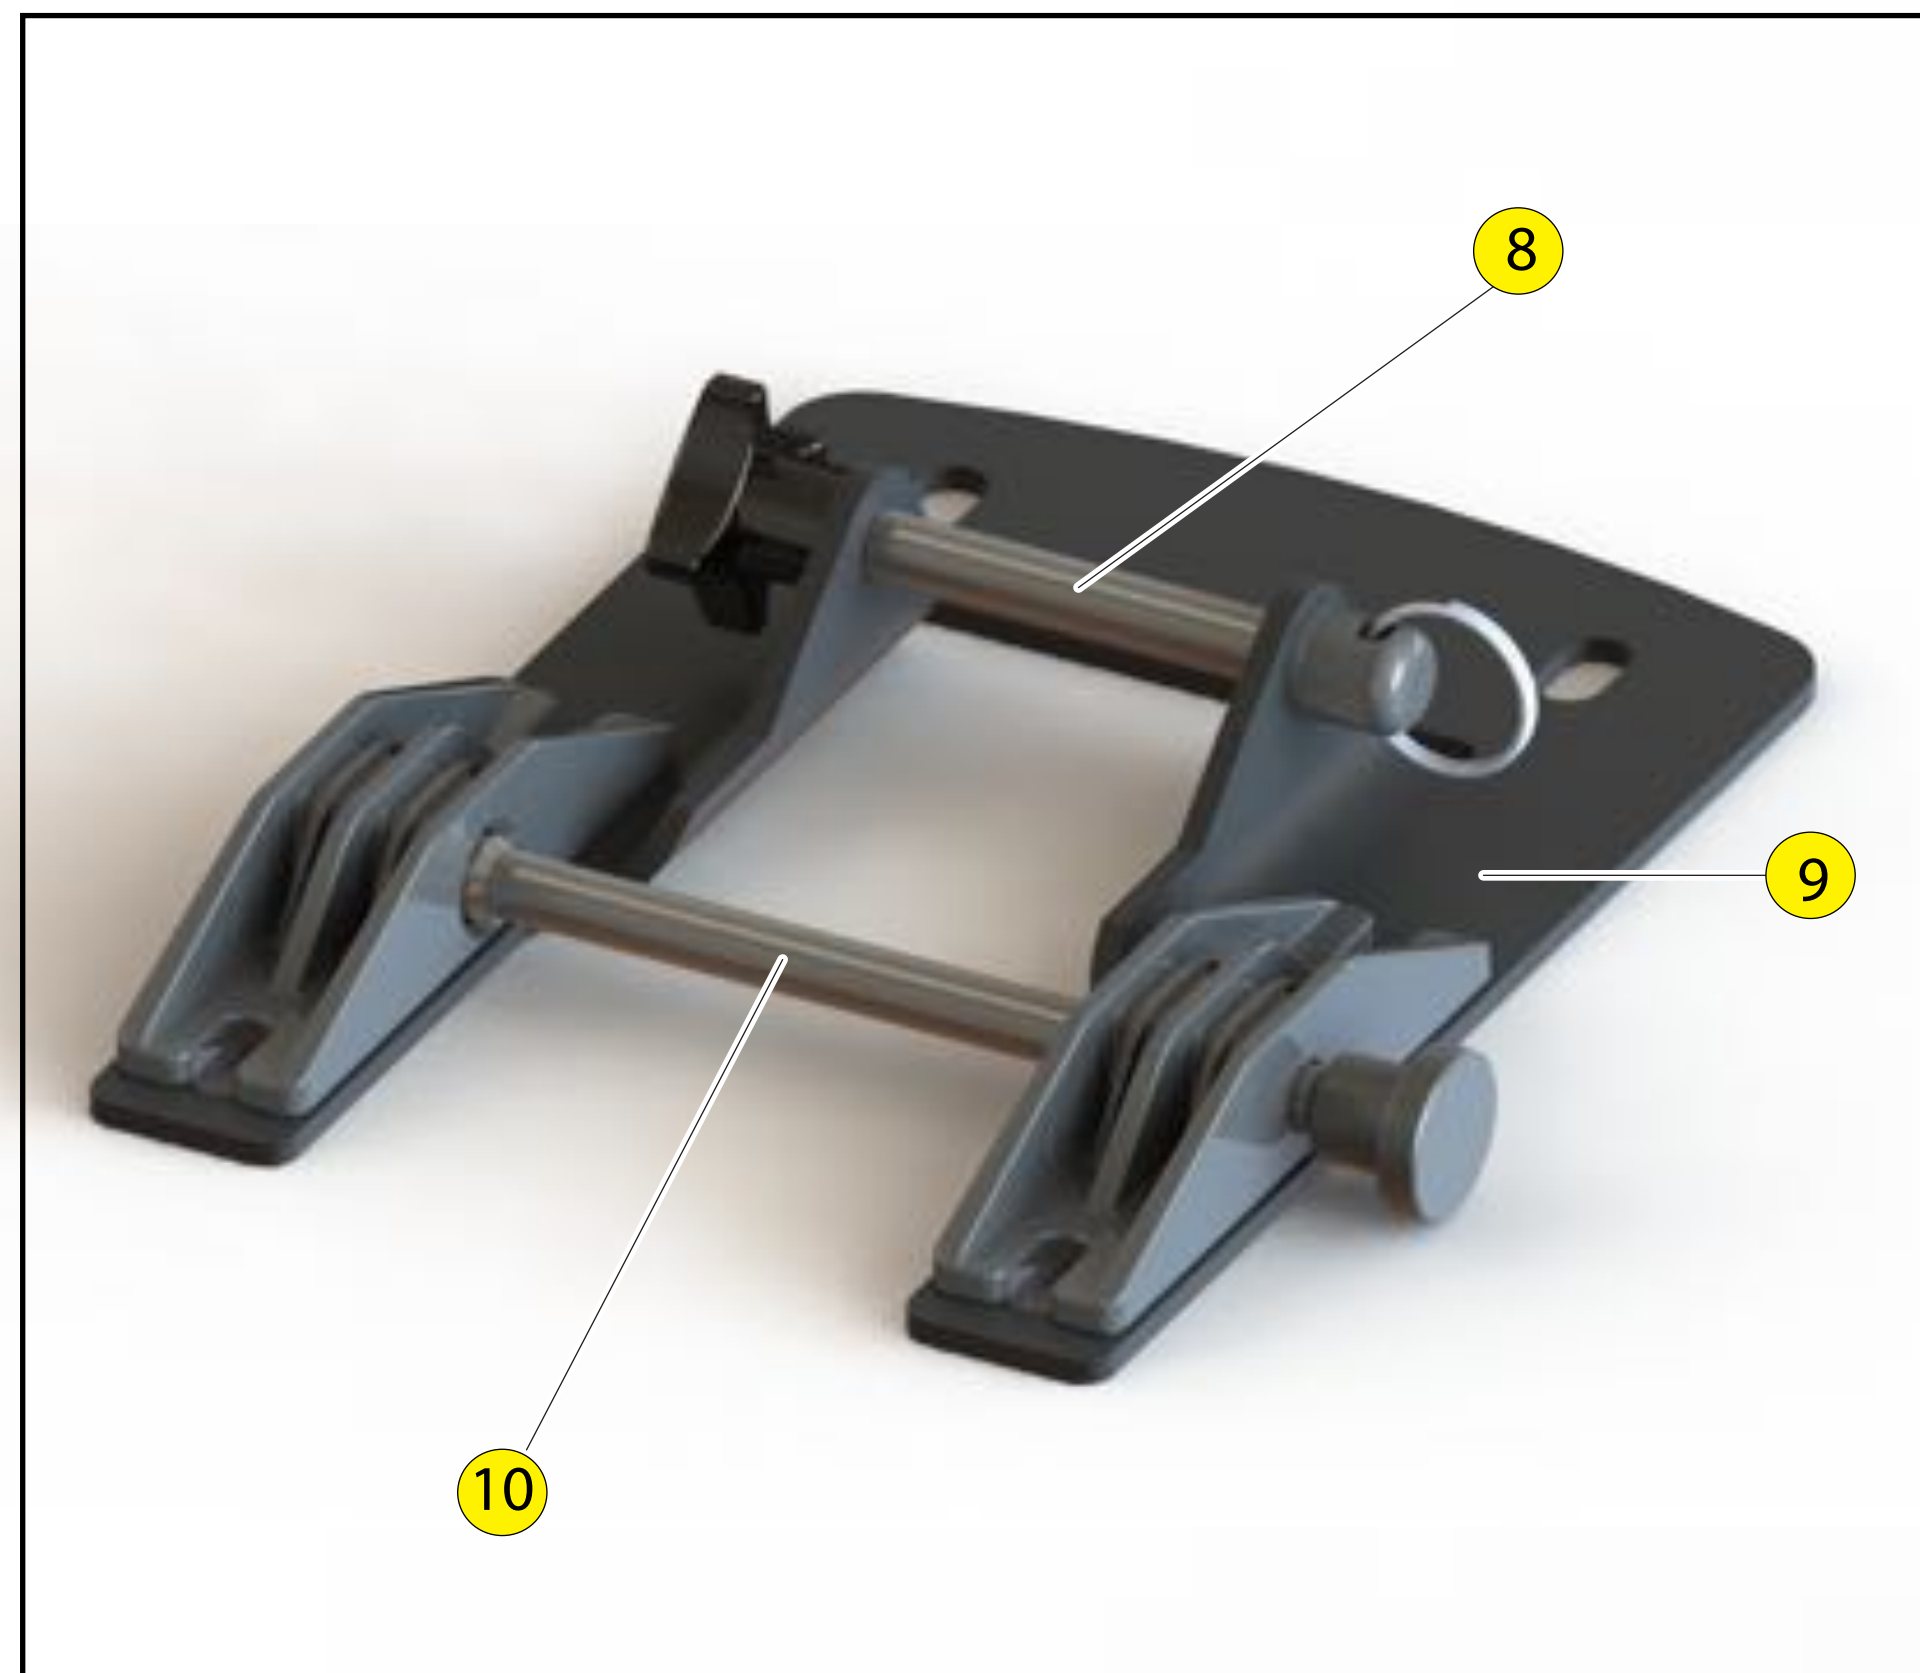

## LOCATOR

KEY	SKU#	PRODUCT DESCRIPTION
1	9800933	PILOT PEDALS (LEFT & RIGHT)
2	9800930	PILOT CRANK ARM (LEFT)
3	9800931	PILOT CRANK ARM (RIGHT)
4	9800882	PILOT PDL DRV DOWN TUBE
5	9800878	PDL DRV PROP W/ HARDWARE
6	9800881	PILOT PDL DRV SKEG UNIT
7	9800932	PDL DRV CRANK ARM BOLT (2pk)
8	9800949	PILOT PDL DRV MOUNTING BOLT
9	9800948	PILOT PDL DRV MOUNTING BRACKET
10	9800950	PILOT PDL DRV QUICK KEY ASSY