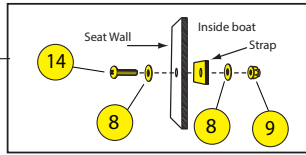

Prodigy 100

Year: 2012

Date: 4/11/12

Rev: 005

PRODIGY 10

LOCATOR

Locator	SKU #	Product Description	
1	9810110	Soft Touch Handles (2pk)	https://www.harmonygear.com/product/a/9810110/b/c
2	8023040	Kit - Slidelock Footbraces, Includes all Hardware (L & R)	https://www.harmonygear.com/product/a/8023040/b/c
3	9800415	Screw - Trusshead, #14x3/4 (5pk)	https://www.harmonygear.com/product/a/9800415/b/c
4	9800418	Washer - Neoprene, 1/4x5/8 (5pk)	https://www.harmonygear.com/product/a/9800418/b/c
5	9800546	Pad - Thigh, Zone Dlx, (pr)	https://www.harmonygear.com/product/a/9800546/b/c
6	9800359	Screw - Truss, 10-32 x 5/8 (5pk)	https://www.harmonygear.com/product/a/9800359/b/c
7	9800253	Washer - Stainless Steel & Neoprene Combination, 10 x 5/8 (5 pk)	https://www.harmonygear.com/product/a/9800253/b/c
8	9800423	Washer - Aluminum, 3/16x5/8" (5pk)	https://www.harmonygear.com/product/a/9800423/b/c
9	9800254	Nut - Locking, with cap, 10-32 (5pk)	https://www.harmonygear.com/product/a/9800254/b/c
10	9800427	Fastener - Push Rivet, Plastic, BIK, .610" (5pk)	https://www.harmonygear.com/product/a/9800427/b/c
11	9800329	Pad - Seat, foam, grey, SP7	https://www.harmonygear.com/product/a/9800329/b/c
12	9800255	Fastener - Push Rivet, Plastic, .75" (5pk)	https://www.harmonygear.com/product/a/9800255/b/c
13	9800214	Cover - Dagger Leglifter Pad	https://www.harmonygear.com/product/a/9800214/b/c
14	9800405	Screw - Truss, 10-32 x 3/4 (5pk)	https://www.harmonygear.com/product/a/9800405/b/c
15	9800369	Fitting - LED Pull Ring (5pk)	https://www.harmonygear.com/product/a/9800369/b/c
16	9800330	Kit - Prodigy Backrest with hardware	https://www.harmonygear.com/product/a/9800330/b/c
17	9800337	kit - CSS Backrest hardware Kit	https://www.harmonygear.com/product/a/9800337/b/c
18	9800218	Pad - Dagger Zone Seatback Pad	https://www.harmonygear.com/product/a/9800218/b/c
19	9800296	Screw - Flathead, 10-32 x 7/8 (5pk)	https://www.harmonygear.com/product/a/9800296/b/c
20	9800295	Deck Fitting, Tarpon Style (5pk)	https://www.harmonygear.com/product/a/9800295/b/c
21	9800432	Bungee Cord - 3/16" x 20'	https://www.harmonygear.com/product/a/9800432/b/c
22	9800435	Pull tab - 1" web x 2.25" (2pk)	https://www.harmonygear.com/product/a/9800435/b/c
23	9800480	Screw - Truss, 10-32 x 1" (5pk)	https://www.harmonygear.com/product/a/9800480/b/c
24	9800483	Deck fitting - Tri-Bungee (5pk)	https://www.harmonygear.com/product/a/9800483/b/c
25	9800544	Stern Bulkhead, Prodigy 10	https://www.harmonygear.com/product/a/9800544/b/c
26	9800268	Bulkhead Sealant - 5 oz.	https://www.harmonygear.com/product/a/9800268/b/c
27	9800266	Bungee Cord - 1/4" X 20'	https://www.harmonygear.com/product/a/9800266/b/c
28	9800431	Clamp - Cable, 1/8" (5pk)	https://www.harmonygear.com/product/a/9800431/b/c
29	9810038	Hatchcover - Oval, Perception	https://www.harmonygear.com/product/a/9810038/b/c
30	9800368	Drainplug (5pk)	https://www.harmonygear.com/product/a/9800368/b/c
31	9800545	Assembly - Skid Plate Kit, Prodigy 10 w/hardware	https://www.harmonygear.com/product/a/9800545/b/c
32	9800615	Skid plate only	https://www.harmonygear.com/product/a/9800615/b/c
33	9800405	Screw - Truss, 10-32 x 3/4 (5pk)	https://www.harmonygear.com/product/a/9800405/b/c
34	9800503	Washer - Stainless, lock 1/4" (5pk)	https://www.harmonygear.com/product/a/9800503/b/c