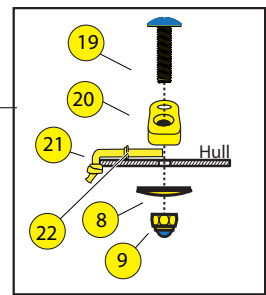

Prodigy 100

Year: 2012

Date: 4/11/12

Rev: 005

PRODIGY 10

LOCATOR

Locator	SKU #	Product Description	
1	9810110	Soft Touch Handles (2pk)	https://www.harmonygear.com/product/a/9810110/b/c
2	8023040	Kit - Slidelock Footbraces, Includes all Hardware (L & R)	https://www.harmonygear.com/product/a/8023040/b/c
3	9800415	Screw - Trusshead, #14x3/4 (5pk)	https://www.harmonygear.com/product/a/9800415/b/c
4	9800418	Washer - Neoprene, 1/4x5/8 (5pk)	https://www.harmonygear.com/product/a/9800418/b/c
5	9800546	Pad - Thigh, Zone Dlx, (pr)	https://www.harmonygear.com/product/a/9800546/b/c
6	9800359	Screw - Truss, 10-32 x 5/8 (5pk)	https://www.harmonygear.com/product/a/9800359/b/c
7	9800253	Washer - Stainless Steel & Neoprene Combination, 10 x 5/8 (5 pk)	https://www.harmonygear.com/product/a/9800253/b/c
8	9800423	Washer - Aluminum, 3/16x5/8" (5pk)	https://www.harmonygear.com/product/a/9800423/b/c
9	9800254	Nut - Locking, with cap, 10-32 (5pk)	https://www.harmonygear.com/product/a/9800254/b/c
10	9800427	Fastener - Push Rivet, Plastic, BIK, .610" (5pk)	https://www.harmonygear.com/product/a/9800427/b/c
11	9800329	Pad - Seat, foam, grey, SP7	https://www.harmonygear.com/product/a/9800329/b/c
12	9800255	Fastener - Push Rivet, Plastic, .75" (5pk)	https://www.harmonygear.com/product/a/9800255/b/c
13	9800214	Cover - Dagger Leglifter Pad	https://www.harmonygear.com/product/a/9800214/b/c
14	9800405	Screw - Truss, 10-32 x 3/4 (5pk)	https://www.harmonygear.com/product/a/9800405/b/c
15	9800369	Fitting - LED Pull Ring (5pk)	https://www.harmonygear.com/product/a/9800369/b/c
16	9800330	Kit - Prodigy Backrest with hardware	https://www.harmonygear.com/product/a/9800330/b/c
17	9800337	kit - CSS Backrest hardware Kit	https://www.harmonygear.com/product/a/9800337/b/c
18	9800218	Pad - Dagger Zone Seatback Pad	https://www.harmonygear.com/product/a/9800218/b/c
19	9800296	Screw - Flathead, 10-32 x 7/8 (5pk)	https://www.harmonygear.com/product/a/9800296/b/c
20	9800295	Deck Fitting, Tarpon Style (5pk)	https://www.harmonygear.com/product/a/9800295/b/c
21	9800432	Bungee Cord - 3/16" x 20'	https://www.harmonygear.com/product/a/9800432/b/c
22	9800435	Pull tab - 1" web x 2.25" (2pk)	https://www.harmonygear.com/product/a/9800435/b/c
23	9800480	Screw - Truss, 10-32 x 1" (5pk)	https://www.harmonygear.com/product/a/9800480/b/c
24	9800483	Deck fitting - Tri-Bungee (5pk)	https://www.harmonygear.com/product/a/9800483/b/c
25	9800544	Stern Bulkhead, Prodigy 10	https://www.harmonygear.com/product/a/9800544/b/c
26	9800268	Bulkhead Sealant - 5 oz.	https://www.harmonygear.com/product/a/9800268/b/c
27	9800266	Bungee Cord - 1/4" X 20'	https://www.harmonygear.com/product/a/9800266/b/c
28	9800431	Clamp - Cable, 1/8" (5pk)	https://www.harmonygear.com/product/a/9800431/b/c
29	9810038	Hatchcover - Oval, Perception	https://www.harmonygear.com/product/a/9810038/b/c
30	9800368	Drainplug (5pk)	https://www.harmonygear.com/product/a/9800368/b/c
31	9800545	Assembly - Skid Plate Kit, Prodigy 10 w/hardware	https://www.harmonygear.com/product/a/9800545/b/c
32	9800615	Skid plate only	https://www.harmonygear.com/product/a/9800615/b/c
33	9800405	Screw - Truss, 10-32 x 3/4 (5pk)	https://www.harmonygear.com/product/a/9800405/b/c
34	9800503	Washer - Stainless, lock 1/4" (5pk)	https://www.harmonygear.com/product/a/9800503/b/c