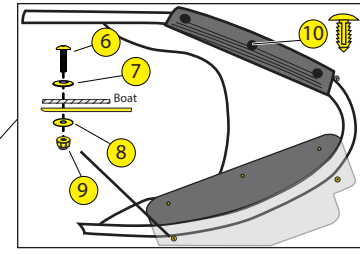

Prodigy 100

Year: 2012

Date: 4/11/12

Rev: 005

PRODIGY 10

LOCATOR

Locator	SKU #	Product Description	
1	9810110	Soft Touch Handles (2pk)	https://www.harmonygear.com/product/a/9810110/b/c
2	8023040	Kit - Slidelock Footbraces, Includes all Hardware (L & R)	https://www.harmonygear.com/product/a/8023040/b/c
3	9800415	Screw - Trusshead, #14x3/4 (5pk)	https://www.harmonygear.com/product/a/9800415/b/c
4	9800418	Washer - Neoprene, 1/4x5/8 (5pk)	https://www.harmonygear.com/product/a/9800418/b/c
5	9800546	Pad - Thigh, Zone Dlx, (pr)	https://www.harmonygear.com/product/a/9800546/b/c
6	9800359	Screw - Truss, 10-32 x 5/8 (5pk)	https://www.harmonygear.com/product/a/9800359/b/c
7	9800253	Washer - Stainless Steel & Neoprene Combination, 10 x 5/8 (5 pk)	https://www.harmonygear.com/product/a/9800253/b/c
8	9800423	Washer - Aluminum, 3/16x5/8" (5pk)	https://www.harmonygear.com/product/a/9800423/b/c
9	9800254	Nut - Locking, with cap, 10-32 (5pk)	https://www.harmonygear.com/product/a/9800254/b/c
10	9800427	Fastener - Push Rivet, Plastic, BIK, .610" (5pk)	https://www.harmonygear.com/product/a/9800427/b/c
11	9800329	Pad - Seat, foam, grey, SP7	https://www.harmonygear.com/product/a/9800329/b/c
12	9800255	Fastener - Push Rivet, Plastic, .75" (5pk)	https://www.harmonygear.com/product/a/9800255/b/c
13	9800214	Cover - Dagger Leglifter Pad	https://www.harmonygear.com/product/a/9800214/b/c
14	9800405	Screw - Truss, 10-32 x 3/4 (5pk)	https://www.harmonygear.com/product/a/9800405/b/c
15	9800369	Fitting - LED Pull Ring (5pk)	https://www.harmonygear.com/product/a/9800369/b/c
16	9800330	Kit - Prodigy Backrest with hardware	https://www.harmonygear.com/product/a/9800330/b/c
17	9800337	kit - CSS Backrest hardware Kit	https://www.harmonygear.com/product/a/9800337/b/c
18	9800218	Pad - Dagger Zone Seatback Pad	https://www.harmonygear.com/product/a/9800218/b/c
19	9800296	Screw - Flathead, 10-32 x 7/8 (5pk)	https://www.harmonygear.com/product/a/9800296/b/c
20	9800295	Deck Fitting, Tarpon Style (5pk)	https://www.harmonygear.com/product/a/9800295/b/c
21	9800432	Bungee Cord - 3/16" x 20'	https://www.harmonygear.com/product/a/9800432/b/c
22	9800435	Pull tab - 1" web x 2.25" (2pk)	https://www.harmonygear.com/product/a/9800435/b/c
23	9800480	Screw - Truss, 10-32 x 1" (5pk)	https://www.harmonygear.com/product/a/9800480/b/c
24	9800483	Deck fitting - Tri-Bungee (5pk)	https://www.harmonygear.com/product/a/9800483/b/c
25	9800544	Stern Bulkhead, Prodigy 10	https://www.harmonygear.com/product/a/9800544/b/c
26	9800268	Bulkhead Sealant - 5 oz.	https://www.harmonygear.com/product/a/9800268/b/c
27	9800266	Bungee Cord - 1/4" X 20'	https://www.harmonygear.com/product/a/9800266/b/c
28	9800431	Clamp - Cable, 1/8" (5pk)	https://www.harmonygear.com/product/a/9800431/b/c
29	9810038	Hatchcover - Oval, Perception	https://www.harmonygear.com/product/a/9810038/b/c
30	9800368	Drainplug (5pk)	https://www.harmonygear.com/product/a/9800368/b/c
31	9800545	Assembly - Skid Plate Kit, Prodigy 10 w/hardware	https://www.harmonygear.com/product/a/9800545/b/c
32	9800615	Skid plate only	https://www.harmonygear.com/product/a/9800615/b/c
33	9800405	Screw - Truss, 10-32 x 3/4 (5pk)	https://www.harmonygear.com/product/a/9800405/b/c
34	9800503	Washer - Stainless, lock 1/4" (5pk)	https://www.harmonygear.com/product/a/9800503/b/c