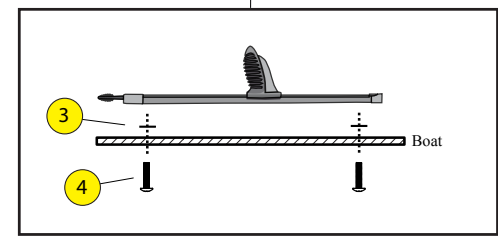

Prodigy 100

Year: 2012

Date: 4/11/12

Rev: 005

PRODIGY 10

LOCATOR

Locator	SKU #	Product Description	
1	9810110	Soft Touch Handles (2pk)	https://www.harmonygear.com/product/a/9810110/b/c
2	8023040	Kit - Slidelock Footbraces, Includes all Hardware (L & R)	https://www.harmonygear.com/product/a/8023040/b/c
3	9800415	Screw - Trusshead, #14x3/4 (5pk)	https://www.harmonygear.com/product/a/9800415/b/c
4	9800418	Washer - Neoprene, 1/4x5/8 (5pk)	https://www.harmonygear.com/product/a/9800418/b/c
5	9800546	Pad - Thigh, Zone Dlx, (pr)	https://www.harmonygear.com/product/a/9800546/b/c
6	9800359	Screw - Truss, 10-32 x 5/8 (5pk)	https://www.harmonygear.com/product/a/9800359/b/c
7	9800253	Washer - Stainless Steel & Neoprene Combination, 10 x 5/8 (5 pk)	https://www.harmonygear.com/product/a/9800253/b/c
8	9800423	Washer - Aluminum, 3/16x5/8" (5pk)	https://www.harmonygear.com/product/a/9800423/b/c
9	9800254	Nut - Locking, with cap, 10-32 (5pk)	https://www.harmonygear.com/product/a/9800254/b/c
10	9800427	Fastener - Push Rivet, Plastic, BIK, .610" (5pk)	https://www.harmonygear.com/product/a/9800427/b/c
11	9800329	Pad - Seat, foam, grey, SP7	https://www.harmonygear.com/product/a/9800329/b/c
12	9800255	Fastener - Push Rivet, Plastic, .75" (5pk)	https://www.harmonygear.com/product/a/9800255/b/c
13	9800214	Cover - Dagger Leglifter Pad	https://www.harmonygear.com/product/a/9800214/b/c
14	9800405	Screw - Truss, 10-32 x 3/4 (5pk)	https://www.harmonygear.com/product/a/9800405/b/c
15	9800369	Fitting - LED Pull Ring (5pk)	https://www.harmonygear.com/product/a/9800369/b/c
16	9800330	Kit - Prodigy Backrest with hardware	https://www.harmonygear.com/product/a/9800330/b/c
17	9800337	kit - CSS Backrest hardware Kit	https://www.harmonygear.com/product/a/9800337/b/c
18	9800218	Pad - Dagger Zone Seatback Pad	https://www.harmonygear.com/product/a/9800218/b/c
19	9800296	Screw - Flathead, 10-32 x 7/8 (5pk)	https://www.harmonygear.com/product/a/9800296/b/c
20	9800295	Deck Fitting, Tarpon Style (5pk)	https://www.harmonygear.com/product/a/9800295/b/c
21	9800432	Bungee Cord - 3/16" x 20'	https://www.harmonygear.com/product/a/9800432/b/c
22	9800435	Pull tab - 1" web x 2.25" (2pk)	https://www.harmonygear.com/product/a/9800435/b/c
23	9800480	Screw - Truss, 10-32 x 1" (5pk)	https://www.harmonygear.com/product/a/9800480/b/c
24	9800483	Deck fitting - Tri-Bungee (5pk)	https://www.harmonygear.com/product/a/9800483/b/c
25	9800544	Stern Bulkhead, Prodigy 10	https://www.harmonygear.com/product/a/9800544/b/c
26	9800268	Bulkhead Sealant - 5 oz.	https://www.harmonygear.com/product/a/9800268/b/c
27	9800266	Bungee Cord - 1/4" X 20'	https://www.harmonygear.com/product/a/9800266/b/c
28	9800431	Clamp - Cable, 1/8" (5pk)	https://www.harmonygear.com/product/a/9800431/b/c
29	9810038	Hatchcover - Oval, Perception	https://www.harmonygear.com/product/a/9810038/b/c
30	9800368	Drainplug (5pk)	https://www.harmonygear.com/product/a/9800368/b/c
31	9800545	Assembly - Skid Plate Kit, Prodigy 10 w/hardware	https://www.harmonygear.com/product/a/9800545/b/c
32	9800615	Skid plate only	https://www.harmonygear.com/product/a/9800615/b/c
33	9800405	Screw - Truss, 10-32 x 3/4 (5pk)	https://www.harmonygear.com/product/a/9800405/b/c
34	9800503	Washer - Stainless, lock 1/4" (5pk)	https://www.harmonygear.com/product/a/9800503/b/c