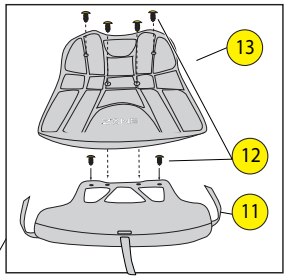

Prodigy 100

Year: 2012

Date: 4/11/12

Rev: 005

PRODIGY 10

LOCATOR

Locator	SKU #	Product Description	
1	9810110	Soft Touch Handles (2pk)	https://www.harmonygear.com/product/a/9810110/b/c
2	8023040	Kit - Slidelock Footbraces, Includes all Hardware (L & R)	https://www.harmonygear.com/product/a/8023040/b/c
3	9800415	Screw - Trusshead, #14x3/4 (5pk)	https://www.harmonygear.com/product/a/9800415/b/c
4	9800418	Washer - Neoprene, 1/4x5/8 (5pk)	https://www.harmonygear.com/product/a/9800418/b/c
5	9800546	Pad - Thigh, Zone Dlx, (pr)	https://www.harmonygear.com/product/a/9800546/b/c
6	9800359	Screw - Truss, 10-32 x 5/8 (5pk)	https://www.harmonygear.com/product/a/9800359/b/c
7	9800253	Washer - Stainless Steel & Neoprene Combination, 10 x 5/8 (5 pk)	https://www.harmonygear.com/product/a/9800253/b/c
8	9800423	Washer - Aluminum, 3/16x5/8" (5pk)	https://www.harmonygear.com/product/a/9800423/b/c
9	9800254	Nut - Locking, with cap, 10-32 (5pk)	https://www.harmonygear.com/product/a/9800254/b/c
10	9800427	Fastener - Push Rivet, Plastic, BIK, .610" (5pk)	https://www.harmonygear.com/product/a/9800427/b/c
11	9800329	Pad - Seat, foam, grey, SP7	https://www.harmonygear.com/product/a/9800329/b/c
12	9800255	Fastener - Push Rivet, Plastic, .75" (5pk)	https://www.harmonygear.com/product/a/9800255/b/c
13	9800214	Cover - Dagger Leglifter Pad	https://www.harmonygear.com/product/a/9800214/b/c
14	9800405	Screw - Truss, 10-32 x 3/4 (5pk)	https://www.harmonygear.com/product/a/9800405/b/c
15	9800369	Fitting - LED Pull Ring (5pk)	https://www.harmonygear.com/product/a/9800369/b/c
16	9800330	Kit - Prodigy Backrest with hardware	https://www.harmonygear.com/product/a/9800330/b/c
17	9800337	kit - CSS Backrest hardware Kit	https://www.harmonygear.com/product/a/9800337/b/c
18	9800218	Pad - Dagger Zone Seatback Pad	https://www.harmonygear.com/product/a/9800218/b/c
19	9800296	Screw - Flathead, 10-32 x 7/8 (5pk)	https://www.harmonygear.com/product/a/9800296/b/c
20	9800295	Deck Fitting, Tarpon Style (5pk)	https://www.harmonygear.com/product/a/9800295/b/c
21	9800432	Bungee Cord - 3/16" x 20'	https://www.harmonygear.com/product/a/9800432/b/c
22	9800435	Pull tab - 1" web x 2.25" (2pk)	https://www.harmonygear.com/product/a/9800435/b/c
23	9800480	Screw - Truss, 10-32 x 1" (5pk)	https://www.harmonygear.com/product/a/9800480/b/c
24	9800483	Deck fitting - Tri-Bungee (5pk)	https://www.harmonygear.com/product/a/9800483/b/c
25	9800544	Stern Bulkhead, Prodigy 10	https://www.harmonygear.com/product/a/9800544/b/c
26	9800268	Bulkhead Sealant - 5 oz.	https://www.harmonygear.com/product/a/9800268/b/c
27	9800266	Bungee Cord - 1/4" X 20'	https://www.harmonygear.com/product/a/9800266/b/c
28	9800431	Clamp - Cable, 1/8" (5pk)	https://www.harmonygear.com/product/a/9800431/b/c
29	9810038	Hatchcover - Oval, Perception	https://www.harmonygear.com/product/a/9810038/b/c
30	9800368	Drainplug (5pk)	https://www.harmonygear.com/product/a/9800368/b/c
31	9800545	Assembly - Skid Plate Kit, Prodigy 10 w/hardware	https://www.harmonygear.com/product/a/9800545/b/c
32	9800615	Skid plate only	https://www.harmonygear.com/product/a/9800615/b/c
33	9800405	Screw - Truss, 10-32 x 3/4 (5pk)	https://www.harmonygear.com/product/a/9800405/b/c
34	9800503	Washer - Stainless, lock 1/4" (5pk)	https://www.harmonygear.com/product/a/9800503/b/c