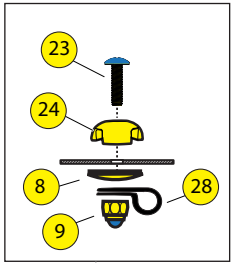

Prodigy 100

Year: 2012

Date: 4/11/12

Rev: 005

PRODIGY 10

LOCATOR

Locator	SKU #	Product Description	
1	9810110	Soft Touch Handles (2pk)	https://www.harmonygear.com/product/a/9810110/b/c
2	8023040	Kit - Slidelock Footbraces, Includes all Hardware (L & R)	https://www.harmonygear.com/product/a/8023040/b/c
3	9800415	Screw - Trusshead, #14x3/4 (5pk)	https://www.harmonygear.com/product/a/9800415/b/c
4	9800418	Washer - Neoprene, 1/4x5/8 (5pk)	https://www.harmonygear.com/product/a/9800418/b/c
5	9800546	Pad - Thigh, Zone Dlx, (pr)	https://www.harmonygear.com/product/a/9800546/b/c
6	9800359	Screw - Truss, 10-32 x 5/8 (5pk)	https://www.harmonygear.com/product/a/9800359/b/c
7	9800253	Washer - Stainless Steel & Neoprene Combination, 10 x 5/8 (5 pk)	https://www.harmonygear.com/product/a/9800253/b/c
8	9800423	Washer - Aluminum, 3/16x5/8" (5pk)	https://www.harmonygear.com/product/a/9800423/b/c
9	9800254	Nut - Locking, with cap, 10-32 (5pk)	https://www.harmonygear.com/product/a/9800254/b/c
10	9800427	Fastener - Push Rivet, Plastic, BIK, .610" (5pk)	https://www.harmonygear.com/product/a/9800427/b/c
11	9800329	Pad - Seat, foam, grey, SP7	https://www.harmonygear.com/product/a/9800329/b/c
12	9800255	Fastener - Push Rivet, Plastic, .75" (5pk)	https://www.harmonygear.com/product/a/9800255/b/c
13	9800214	Cover - Dagger Leglifter Pad	https://www.harmonygear.com/product/a/9800214/b/c
14	9800405	Screw - Truss, 10-32 x 3/4 (5pk)	https://www.harmonygear.com/product/a/9800405/b/c
15	9800369	Fitting - LED Pull Ring (5pk)	https://www.harmonygear.com/product/a/9800369/b/c
16	9800330	Kit - Prodigy Backrest with hardware	https://www.harmonygear.com/product/a/9800330/b/c
17	9800337	kit - CSS Backrest hardware Kit	https://www.harmonygear.com/product/a/9800337/b/c
18	9800218	Pad - Dagger Zone Seatback Pad	https://www.harmonygear.com/product/a/9800218/b/c
19	9800296	Screw - Flathead, 10-32 x 7/8 (5pk)	https://www.harmonygear.com/product/a/9800296/b/c
20	9800295	Deck Fitting, Tarpon Style (5pk)	https://www.harmonygear.com/product/a/9800295/b/c
21	9800432	Bungee Cord - 3/16" x 20'	https://www.harmonygear.com/product/a/9800432/b/c
22	9800435	Pull tab - 1" web x 2.25" (2pk)	https://www.harmonygear.com/product/a/9800435/b/c
23	9800480	Screw - Truss, 10-32 x 1" (5pk)	https://www.harmonygear.com/product/a/9800480/b/c
24	9800483	Deck fitting - Tri-Bungee (5pk)	https://www.harmonygear.com/product/a/9800483/b/c
25	9800544	Stern Bulkhead, Prodigy 10	https://www.harmonygear.com/product/a/9800544/b/c
26	9800268	Bulkhead Sealant - 5 oz.	https://www.harmonygear.com/product/a/9800268/b/c
27	9800266	Bungee Cord - 1/4" X 20'	https://www.harmonygear.com/product/a/9800266/b/c
28	9800431	Clamp - Cable, 1/8" (5pk)	https://www.harmonygear.com/product/a/9800431/b/c
29	9810038	Hatchcover - Oval, Perception	https://www.harmonygear.com/product/a/9810038/b/c
30	9800368	Drainplug (5pk)	https://www.harmonygear.com/product/a/9800368/b/c
31	9800545	Assembly - Skid Plate Kit, Prodigy 10 w/hardware	https://www.harmonygear.com/product/a/9800545/b/c
32	9800615	Skid plate only	https://www.harmonygear.com/product/a/9800615/b/c
33	9800405	Screw - Truss, 10-32 x 3/4 (5pk)	https://www.harmonygear.com/product/a/9800405/b/c
34	9800503	Washer - Stainless, lock 1/4" (5pk)	https://www.harmonygear.com/product/a/9800503/b/c