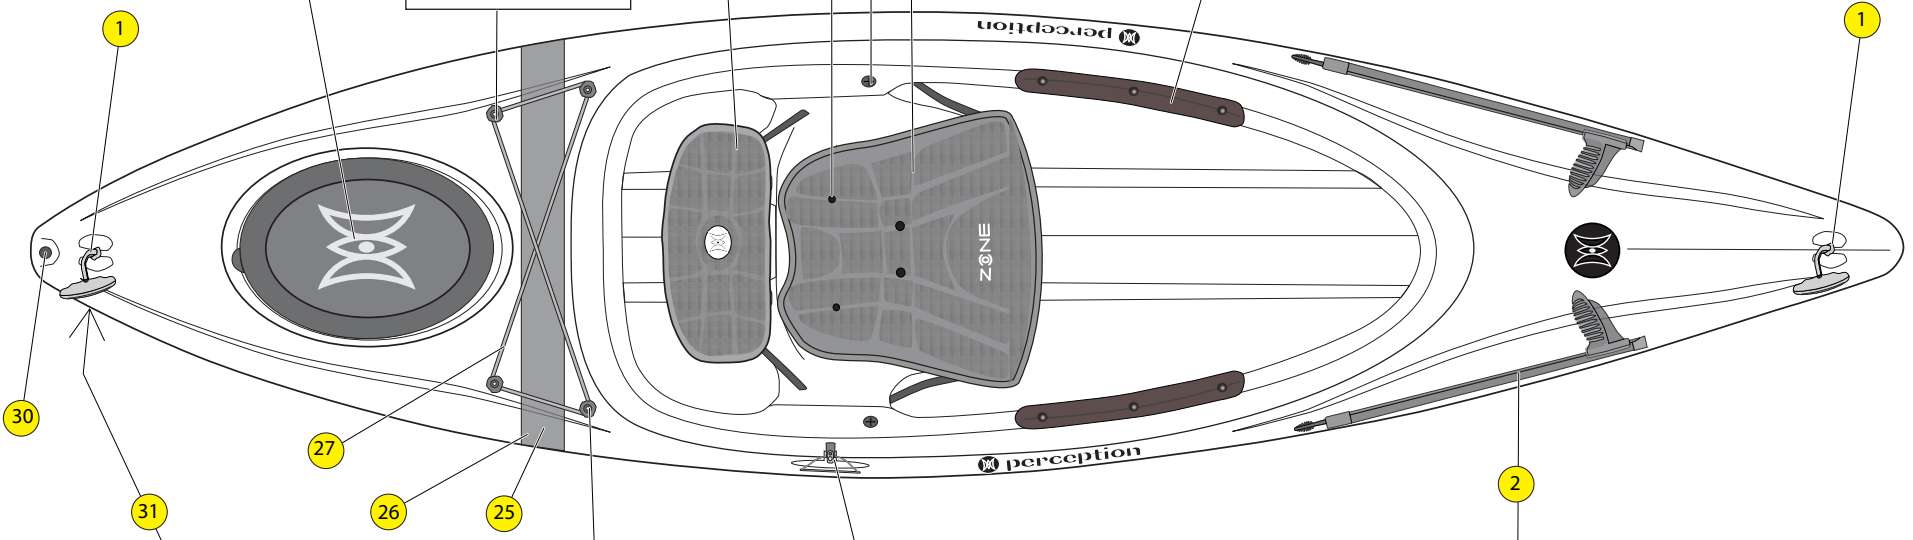

Prodigy 100

Year: 2012

Date: 4/11/12

Rev: 005

PRODIGY 10

LOCATOR

Locator	SKU #	Product Description	
1	9810110	Soft Touch Handles (2pk)	https://www.harmonygear.com/product/a/9810110/b/c
2	8023040	Kit - Slidelock Footbraces, Includes all Hardware (L & R)	https://www.harmonygear.com/product/a/8023040/b/c
3	9800415	Screw - Trusshead, #14x3/4 (5pk)	https://www.harmonygear.com/product/a/9800415/b/c
4	9800418	Washer - Neoprene, 1/4x5/8 (5pk)	https://www.harmonygear.com/product/a/9800418/b/c
5	9800546	Pad - Thigh, Zone Dlx, (pr)	https://www.harmonygear.com/product/a/9800546/b/c
6	9800359	Screw - Truss, 10-32 x 5/8 (5pk)	https://www.harmonygear.com/product/a/9800359/b/c
7	9800253	Washer - Stainless Steel & Neoprene Combination, 10 x 5/8 (5 pk)	https://www.harmonygear.com/product/a/9800253/b/c
8	9800423	Washer - Aluminum, 3/16x5/8" (5pk)	https://www.harmonygear.com/product/a/9800423/b/c
9	9800254	Nut - Locking, with cap, 10-32 (5pk)	https://www.harmonygear.com/product/a/9800254/b/c
10	9800427	Fastener - Push Rivet, Plastic, BIK, .610" (5pk)	https://www.harmonygear.com/product/a/9800427/b/c
11	9800329	Pad - Seat, foam, grey, SP7	https://www.harmonygear.com/product/a/9800329/b/c
12	9800255	Fastener - Push Rivet, Plastic, .75" (5pk)	https://www.harmonygear.com/product/a/9800255/b/c
13	9800214	Cover - Dagger Leglifter Pad	https://www.harmonygear.com/product/a/9800214/b/c
14	9800405	Screw - Truss, 10-32 x 3/4 (5pk)	https://www.harmonygear.com/product/a/9800405/b/c
15	9800369	Fitting - LED Pull Ring (5pk)	https://www.harmonygear.com/product/a/9800369/b/c
16	9800330	Kit - Prodigy Backrest with hardware	https://www.harmonygear.com/product/a/9800330/b/c
17	9800337	kit - CSS Backrest hardware Kit	https://www.harmonygear.com/product/a/9800337/b/c
18	9800218	Pad - Dagger Zone Seatback Pad	https://www.harmonygear.com/product/a/9800218/b/c
19	9800296	Screw - Flathead, 10-32 x 7/8 (5pk)	https://www.harmonygear.com/product/a/9800296/b/c
20	9800295	Deck Fitting, Tarpon Style (5pk)	https://www.harmonygear.com/product/a/9800295/b/c
21	9800432	Bungee Cord - 3/16" x 20'	https://www.harmonygear.com/product/a/9800432/b/c
22	9800435	Pull tab - 1" web x 2.25" (2pk)	https://www.harmonygear.com/product/a/9800435/b/c
23	9800480	Screw - Truss, 10-32 x 1" (5pk)	https://www.harmonygear.com/product/a/9800480/b/c
24	9800483	Deck fitting - Tri-Bungee (5pk)	https://www.harmonygear.com/product/a/9800483/b/c
25	9800544	Stern Bulkhead, Prodigy 10	https://www.harmonygear.com/product/a/9800544/b/c
26	9800268	Bulkhead Sealant - 5 oz.	https://www.harmonygear.com/product/a/9800268/b/c
27	9800266	Bungee Cord - 1/4" X 20'	https://www.harmonygear.com/product/a/9800266/b/c
28	9800431	Clamp - Cable, 1/8" (5pk)	https://www.harmonygear.com/product/a/9800431/b/c
29	9810038	Hatchcover - Oval, Perception	https://www.harmonygear.com/product/a/9810038/b/c
30	9800368	Drainplug (5pk)	https://www.harmonygear.com/product/a/9800368/b/c
31	9800545	Assembly - Skid Plate Kit, Prodigy 10 w/hardware	https://www.harmonygear.com/product/a/9800545/b/c
32	9800615	Skid plate only	https://www.harmonygear.com/product/a/9800615/b/c
33	9800405	Screw - Truss, 10-32 x 3/4 (5pk)	https://www.harmonygear.com/product/a/9800405/b/c
34	9800503	Washer - Stainless, lock 1/4" (5pk)	https://www.harmonygear.com/product/a/9800503/b/c