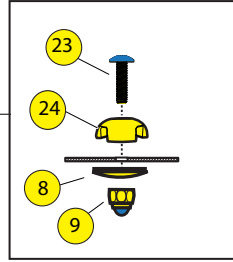

Prodigy 100

Year: 2012

Date: 4/11/12

Rev: 005

PRODIGY 10

LOCATOR

Locator	SKU #	Product Description	
1	9810110	Soft Touch Handles (2pk)	https://www.harmonygear.com/product/a/9810110/b/c
2	8023040	Kit - Slidelock Footbraces, Includes all Hardware (L & R)	https://www.harmonygear.com/product/a/8023040/b/c
3	9800415	Screw - Trusshead, #14x3/4 (5pk)	https://www.harmonygear.com/product/a/9800415/b/c
4	9800418	Washer - Neoprene, 1/4x5/8 (5pk)	https://www.harmonygear.com/product/a/9800418/b/c
5	9800546	Pad - Thigh, Zone Dlx, (pr)	https://www.harmonygear.com/product/a/9800546/b/c
6	9800359	Screw - Truss, 10-32 x 5/8 (5pk)	https://www.harmonygear.com/product/a/9800359/b/c
7	9800253	Washer - Stainless Steel & Neoprene Combination, 10 x 5/8 (5 pk)	https://www.harmonygear.com/product/a/9800253/b/c
8	9800423	Washer - Aluminum, 3/16x5/8" (5pk)	https://www.harmonygear.com/product/a/9800423/b/c
9	9800254	Nut - Locking, with cap, 10-32 (5pk)	https://www.harmonygear.com/product/a/9800254/b/c
10	9800427	Fastener - Push Rivet, Plastic, BIK, .610" (5pk)	https://www.harmonygear.com/product/a/9800427/b/c
11	9800329	Pad - Seat, foam, grey, SP7	https://www.harmonygear.com/product/a/9800329/b/c
12	9800255	Fastener - Push Rivet, Plastic, .75" (5pk)	https://www.harmonygear.com/product/a/9800255/b/c
13	9800214	Cover - Dagger Leglifter Pad	https://www.harmonygear.com/product/a/9800214/b/c
14	9800405	Screw - Truss, 10-32 x 3/4 (5pk)	https://www.harmonygear.com/product/a/9800405/b/c
15	9800369	Fitting - LED Pull Ring (5pk)	https://www.harmonygear.com/product/a/9800369/b/c
16	9800330	Kit - Prodigy Backrest with hardware	https://www.harmonygear.com/product/a/9800330/b/c
17	9800337	kit - CSS Backrest hardware Kit	https://www.harmonygear.com/product/a/9800337/b/c
18	9800218	Pad - Dagger Zone Seatback Pad	https://www.harmonygear.com/product/a/9800218/b/c
19	9800296	Screw - Flathead, 10-32 x 7/8 (5pk)	https://www.harmonygear.com/product/a/9800296/b/c
20	9800295	Deck Fitting, Tarpon Style (5pk)	https://www.harmonygear.com/product/a/9800295/b/c
21	9800432	Bungee Cord - 3/16" x 20'	https://www.harmonygear.com/product/a/9800432/b/c
22	9800435	Pull tab - 1" web x 2.25" (2pk)	https://www.harmonygear.com/product/a/9800435/b/c
23	9800480	Screw - Truss, 10-32 x 1" (5pk)	https://www.harmonygear.com/product/a/9800480/b/c
24	9800483	Deck fitting - Tri-Bungee (5pk)	https://www.harmonygear.com/product/a/9800483/b/c
25	9800544	Stern Bulkhead, Prodigy 10	https://www.harmonygear.com/product/a/9800544/b/c
26	9800268	Bulkhead Sealant - 5 oz.	https://www.harmonygear.com/product/a/9800268/b/c
27	9800266	Bungee Cord - 1/4" X 20'	https://www.harmonygear.com/product/a/9800266/b/c
28	9800431	Clamp - Cable, 1/8" (5pk)	https://www.harmonygear.com/product/a/9800431/b/c
29	9810038	Hatchcover - Oval, Perception	https://www.harmonygear.com/product/a/9810038/b/c
30	9800368	Drainplug (5pk)	https://www.harmonygear.com/product/a/9800368/b/c
31	9800545	Assembly - Skid Plate Kit, Prodigy 10 w/hardware	https://www.harmonygear.com/product/a/9800545/b/c
32	9800615	Skid plate only	https://www.harmonygear.com/product/a/9800615/b/c
33	9800405	Screw - Truss, 10-32 x 3/4 (5pk)	https://www.harmonygear.com/product/a/9800405/b/c
34	9800503	Washer - Stainless, lock 1/4" (5pk)	https://www.harmonygear.com/product/a/9800503/b/c