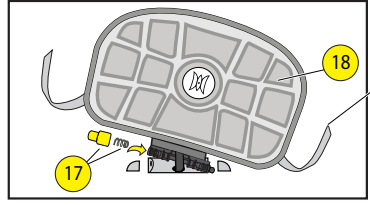

Prodigy 100

Year: 2012

Date: 4/11/12

Rev: 005

PRODIGY 10

LOCATOR

Locator	SKU #	Product Description	
1	9810110	Soft Touch Handles (2pk)	https://www.harmonygear.com/product/a/9810110/b/c
2	8023040	Kit - Slidelock Footbraces, Includes all Hardware (L & R)	https://www.harmonygear.com/product/a/8023040/b/c
3	9800415	Screw - Trusshead, #14x3/4 (5pk)	https://www.harmonygear.com/product/a/9800415/b/c
4	9800418	Washer - Neoprene, 1/4x5/8 (5pk)	https://www.harmonygear.com/product/a/9800418/b/c
5	9800546	Pad - Thigh, Zone Dlx, (pr)	https://www.harmonygear.com/product/a/9800546/b/c
6	9800359	Screw - Truss, 10-32 x 5/8 (5pk)	https://www.harmonygear.com/product/a/9800359/b/c
7	9800253	Washer - Stainless Steel & Neoprene Combination, 10 x 5/8 (5 pk)	https://www.harmonygear.com/product/a/9800253/b/c
8	9800423	Washer - Aluminum, 3/16x5/8" (5pk)	https://www.harmonygear.com/product/a/9800423/b/c
9	9800254	Nut - Locking, with cap, 10-32 (5pk)	https://www.harmonygear.com/product/a/9800254/b/c
10	9800427	Fastener - Push Rivet, Plastic, BIK, .610" (5pk)	https://www.harmonygear.com/product/a/9800427/b/c
11	9800329	Pad - Seat, foam, grey, SP7	https://www.harmonygear.com/product/a/9800329/b/c
12	9800255	Fastener - Push Rivet, Plastic, .75" (5pk)	https://www.harmonygear.com/product/a/9800255/b/c
13	9800214	Cover - Dagger Leglifter Pad	https://www.harmonygear.com/product/a/9800214/b/c
14	9800405	Screw - Truss, 10-32 x 3/4 (5pk)	https://www.harmonygear.com/product/a/9800405/b/c
15	9800369	Fitting - LED Pull Ring (5pk)	https://www.harmonygear.com/product/a/9800369/b/c
16	9800330	Kit - Prodigy Backrest with hardware	https://www.harmonygear.com/product/a/9800330/b/c
17	9800337	kit - CSS Backrest hardware Kit	https://www.harmonygear.com/product/a/9800337/b/c
18	9800218	Pad - Dagger Zone Seatback Pad	https://www.harmonygear.com/product/a/9800218/b/c
19	9800296	Screw - Flathead, 10-32 x 7/8 (5pk)	https://www.harmonygear.com/product/a/9800296/b/c
20	9800295	Deck Fitting, Tarpon Style (5pk)	https://www.harmonygear.com/product/a/9800295/b/c
21	9800432	Bungee Cord - 3/16" x 20'	https://www.harmonygear.com/product/a/9800432/b/c
22	9800435	Pull tab - 1" web x 2.25" (2pk)	https://www.harmonygear.com/product/a/9800435/b/c
23	9800480	Screw - Truss, 10-32 x 1" (5pk)	https://www.harmonygear.com/product/a/9800480/b/c
24	9800483	Deck fitting - Tri-Bungee (5pk)	https://www.harmonygear.com/product/a/9800483/b/c
25	9800544	Stern Bulkhead, Prodigy 10	https://www.harmonygear.com/product/a/9800544/b/c
26	9800268	Bulkhead Sealant - 5 oz.	https://www.harmonygear.com/product/a/9800268/b/c
27	9800266	Bungee Cord - 1/4" X 20'	https://www.harmonygear.com/product/a/9800266/b/c
28	9800431	Clamp - Cable, 1/8" (5pk)	https://www.harmonygear.com/product/a/9800431/b/c
29	9810038	Hatchcover - Oval, Perception	https://www.harmonygear.com/product/a/9810038/b/c
30	9800368	Drainplug (5pk)	https://www.harmonygear.com/product/a/9800368/b/c
31	9800545	Assembly - Skid Plate Kit, Prodigy 10 w/hardware	https://www.harmonygear.com/product/a/9800545/b/c
32	9800615	Skid plate only	https://www.harmonygear.com/product/a/9800615/b/c
33	9800405	Screw - Truss, 10-32 x 3/4 (5pk)	https://www.harmonygear.com/product/a/9800405/b/c
34	9800503	Washer - Stainless, lock 1/4" (5pk)	https://www.harmonygear.com/product/a/9800503/b/c