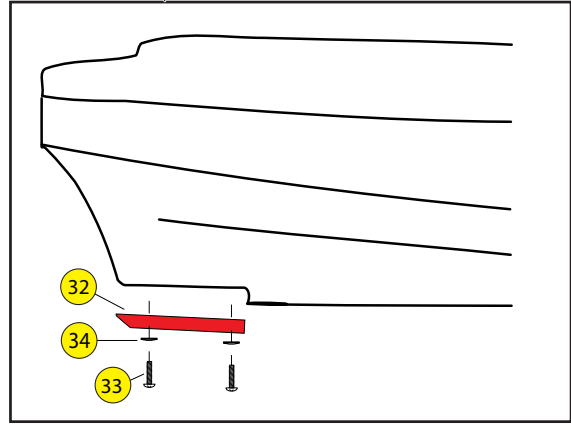

Prodigy 100

Year: 2012

Date: 4/11/12

Rev: 005

PRODIGY 10

LOCATOR

Locator	SKU #	Product Description	
1	9810110	Soft Touch Handles (2pk)	https://www.harmonygear.com/product/a/9810110/b/c
2	8023040	Kit - Slidelock Footbraces, Includes all Hardware (L & R)	https://www.harmonygear.com/product/a/8023040/b/c
3	9800415	Screw - Trusshead, #14x3/4 (5pk)	https://www.harmonygear.com/product/a/9800415/b/c
4	9800418	Washer - Neoprene, 1/4x5/8 (5pk)	https://www.harmonygear.com/product/a/9800418/b/c
5	9800546	Pad - Thigh, Zone Dlx, (pr)	https://www.harmonygear.com/product/a/9800546/b/c
6	9800359	Screw - Truss, 10-32 x 5/8 (5pk)	https://www.harmonygear.com/product/a/9800359/b/c
7	9800253	Washer - Stainless Steel & Neoprene Combination, 10 x 5/8 (5 pk)	https://www.harmonygear.com/product/a/9800253/b/c
8	9800423	Washer - Aluminum, 3/16x5/8" (5pk)	https://www.harmonygear.com/product/a/9800423/b/c
9	9800254	Nut - Locking, with cap, 10-32 (5pk)	https://www.harmonygear.com/product/a/9800254/b/c
10	9800427	Fastener - Push Rivet, Plastic, BIK, .610" (5pk)	https://www.harmonygear.com/product/a/9800427/b/c
11	9800329	Pad - Seat, foam, grey, SP7	https://www.harmonygear.com/product/a/9800329/b/c
12	9800255	Fastener - Push Rivet, Plastic, .75" (5pk)	https://www.harmonygear.com/product/a/9800255/b/c
13	9800214	Cover - Dagger Leglifter Pad	https://www.harmonygear.com/product/a/9800214/b/c
14	9800405	Screw - Truss, 10-32 x 3/4 (5pk)	https://www.harmonygear.com/product/a/9800405/b/c
15	9800369	Fitting - LED Pull Ring (5pk)	https://www.harmonygear.com/product/a/9800369/b/c
16	9800330	Kit - Prodigy Backrest with hardware	https://www.harmonygear.com/product/a/9800330/b/c
17	9800337	kit - CSS Backrest hardware Kit	https://www.harmonygear.com/product/a/9800337/b/c
18	9800218	Pad - Dagger Zone Seatback Pad	https://www.harmonygear.com/product/a/9800218/b/c
19	9800296	Screw - Flathead, 10-32 x 7/8 (5pk)	https://www.harmonygear.com/product/a/9800296/b/c
20	9800295	Deck Fitting, Tarpon Style (5pk)	https://www.harmonygear.com/product/a/9800295/b/c
21	9800432	Bungee Cord - 3/16" x 20'	https://www.harmonygear.com/product/a/9800432/b/c
22	9800435	Pull tab - 1" web x 2.25" (2pk)	https://www.harmonygear.com/product/a/9800435/b/c
23	9800480	Screw - Truss, 10-32 x 1" (5pk)	https://www.harmonygear.com/product/a/9800480/b/c
24	9800483	Deck fitting - Tri-Bungee (5pk)	https://www.harmonygear.com/product/a/9800483/b/c
25	9800544	Stern Bulkhead, Prodigy 10	https://www.harmonygear.com/product/a/9800544/b/c
26	9800268	Bulkhead Sealant - 5 oz.	https://www.harmonygear.com/product/a/9800268/b/c
27	9800266	Bungee Cord - 1/4" X 20'	https://www.harmonygear.com/product/a/9800266/b/c
28	9800431	Clamp - Cable, 1/8" (5pk)	https://www.harmonygear.com/product/a/9800431/b/c
29	9810038	Hatchcover - Oval, Perception	https://www.harmonygear.com/product/a/9810038/b/c
30	9800368	Drainplug (5pk)	https://www.harmonygear.com/product/a/9800368/b/c
31	9800545	Assembly - Skid Plate Kit, Prodigy 10 w/hardware	https://www.harmonygear.com/product/a/9800545/b/c
32	9800615	Skid plate only	https://www.harmonygear.com/product/a/9800615/b/c
33	9800405	Screw - Truss, 10-32 x 3/4 (5pk)	https://www.harmonygear.com/product/a/9800405/b/c
34	9800503	Washer - Stainless, lock 1/4" (5pk)	https://www.harmonygear.com/product/a/9800503/b/c