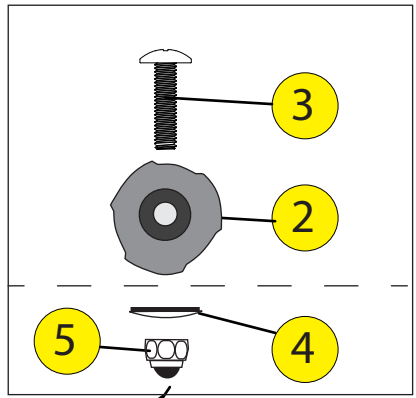

Prodigy XS

Updated on 02-04-19

perception®

Prodigy XS

OEM PARTS LOCATOR

Rev Date: 02-04-19

Product Links

Location	Part Description	Part#	Product Links
1	Grab Handle Kit (pair)	9800026	https://www.harmonygear.com/products/12685/H
2	Deck Fitting,Tri-Bungee (5-Pack)	9800483	
3	Screw - PH,TR,SS, 10-32 X 7/8" (5-Pack)	9801031	
4	Washer - Combination, 10 x 5/8" (5-Pack)	9800253	https://www.harmonygear.com/products/9838/Ha
5	Nut - Brass, 10-32 (5-Pack)	9800254	https://www.harmonygear.com/products/9839/Ha
6	Bungee Cord - 1/4" Black (20 feet)	9800266	https://www.harmonygear.com/products/9850/Ha
7	Perception Back Band (Each)	9800810	
8	Seat Pad	9801032	
9	Thigh Pad Kit - Zone	9800546	
10	Pinetree Rivets (5-Pack)	9800427	https://www.harmonygear.com/products/9925/Ha
11	Keepers Footbrace Kit	8023039	https://www.harmonygear.com/products/261/Har
12	Screw - Truss, #14 X 3/4" (5-Pack)	9800415	https://www.harmonygear.com/products/9914/Ha
13	Washer - Neoprene, 1/4"X5/8" (5-Pack)	9800418	https://www.harmonygear.com/products/9916/Ha
14	Drainplug (5-Pack)	9800368	https://www.harmonygear.com/products/9873/Ha