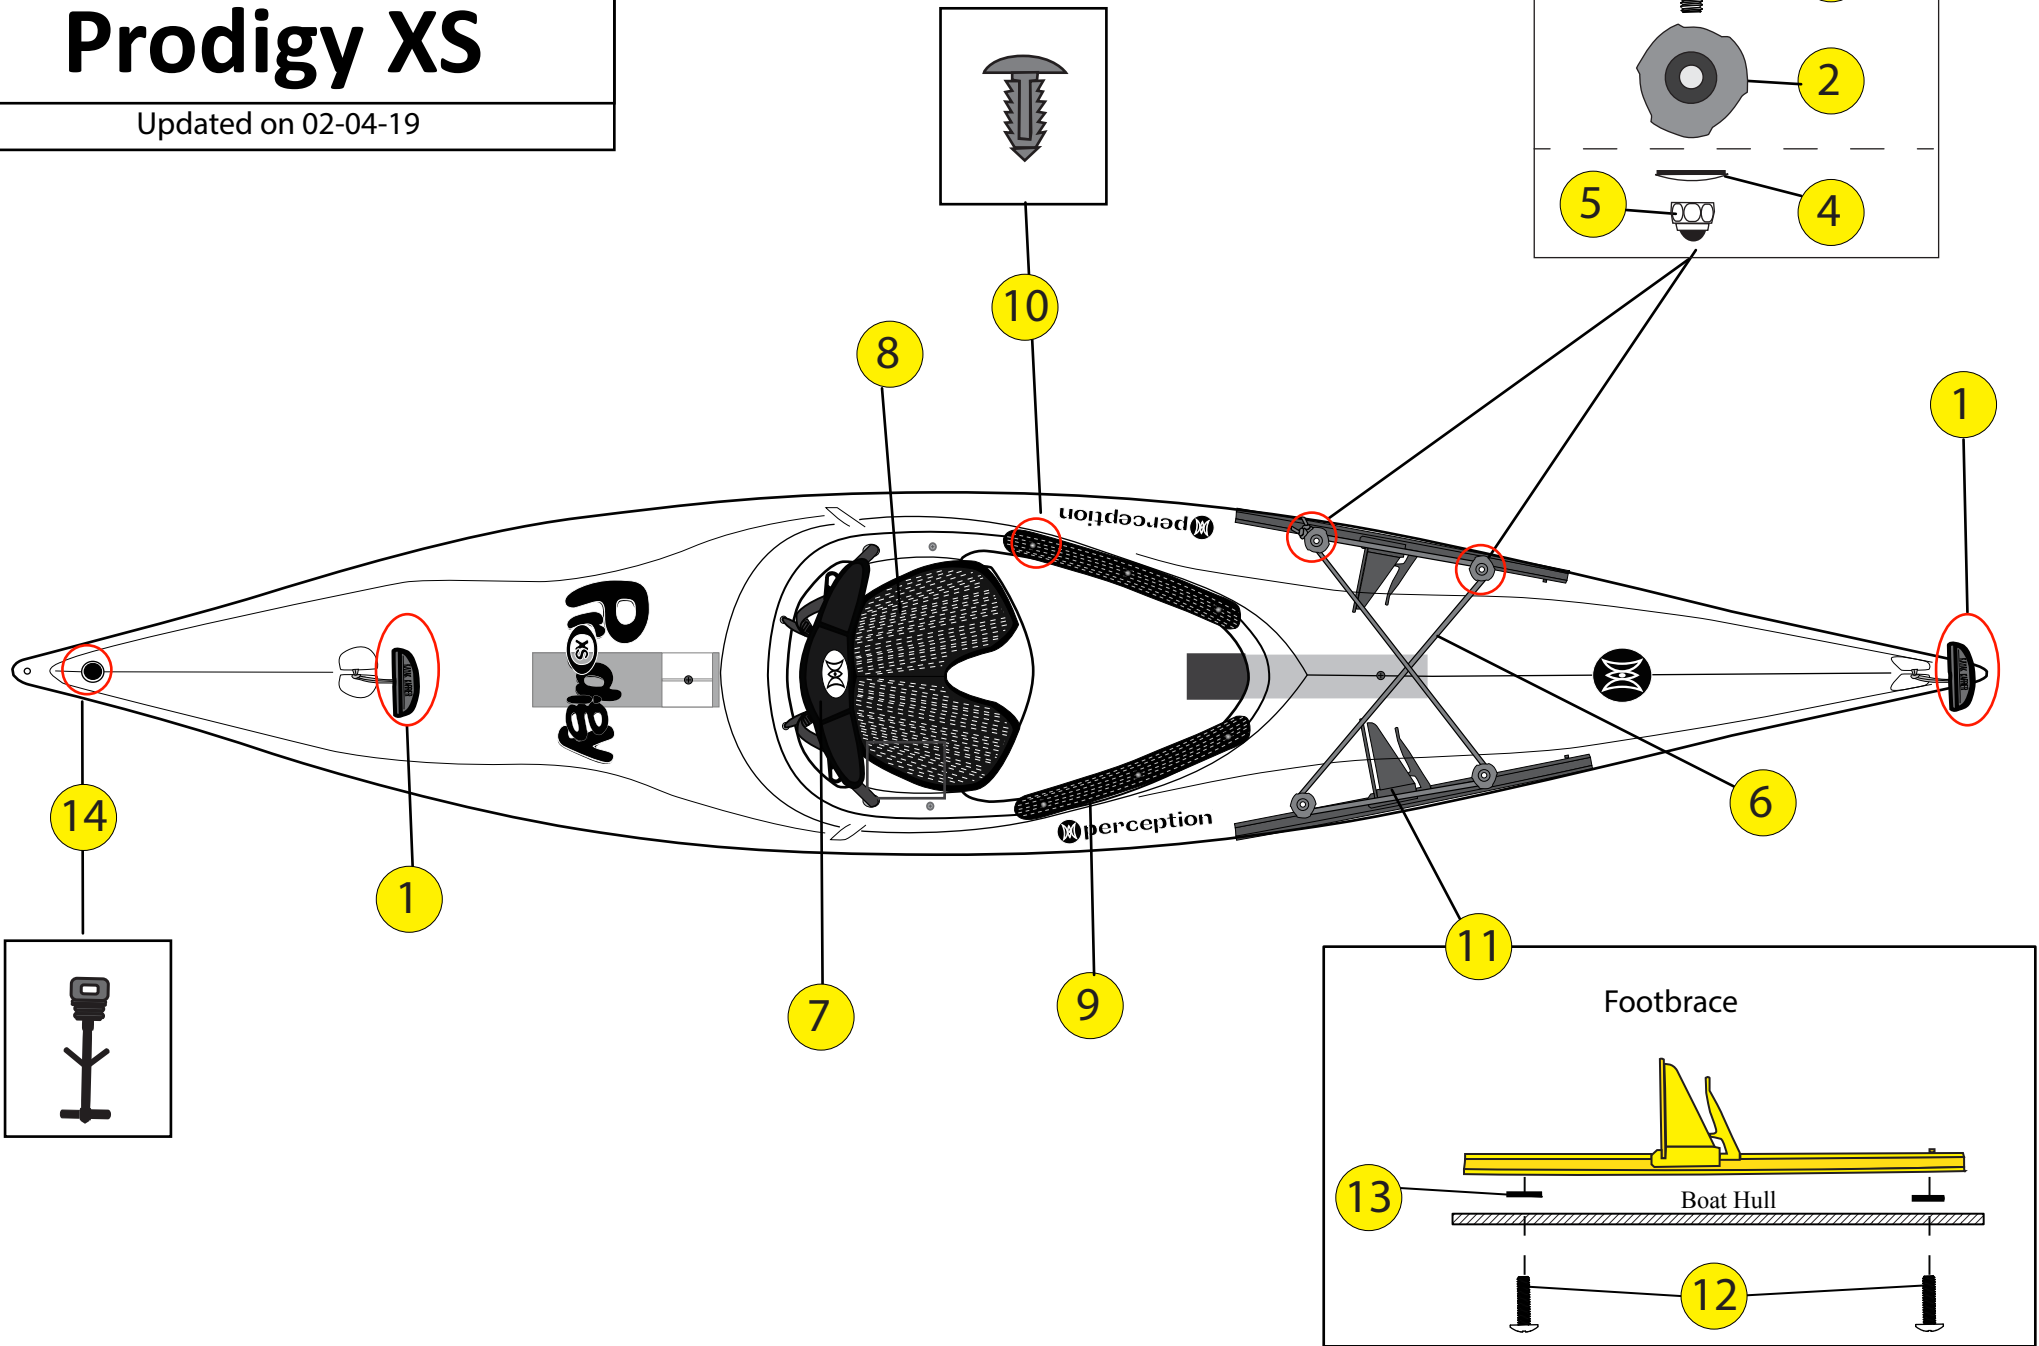

Prodigy XS

Updated on 02-04-19

perception®

Prodigy XS

OEM PARTS LOCATOR

Rev Date: 02-04-19

Product Links

Location	Part Description	Part#	Product Links
1	Grab Handle Kit (pair)	9800026	https://www.harmonygear.com/products/12685/H
2	Deck Fitting,Tri-Bungee (5-Pack)	9800483	
3	Screw - PH,TR,SS, 10-32 X 7/8" (5-Pack)	9801031	
4	Washer - Combination, 10 x 5/8" (5-Pack)	9800253	https://www.harmonygear.com/products/9838/Ha
5	Nut - Brass, 10-32 (5-Pack)	9800254	https://www.harmonygear.com/products/9839/Ha
6	Bungee Cord - 1/4" Black (20 feet)	9800266	https://www.harmonygear.com/products/9850/Ha
7	Perception Back Band (Each)	9800810	
8	Seat Pad	9801032	
9	Thigh Pad Kit - Zone	9800546	
10	Pinetree Rivets (5-Pack)	9800427	https://www.harmonygear.com/products/9925/Ha
11	Keepers Footbrace Kit	8023039	https://www.harmonygear.com/products/261/Har
12	Screw - Truss, #14 X 3/4" (5-Pack)	9800415	https://www.harmonygear.com/products/9914/Ha
13	Washer - Neoprene, 1/4"X5/8" (5-Pack)	9800418	https://www.harmonygear.com/products/9916/Ha
14	Drainplug (5-Pack)	9800368	https://www.harmonygear.com/products/9873/Ha