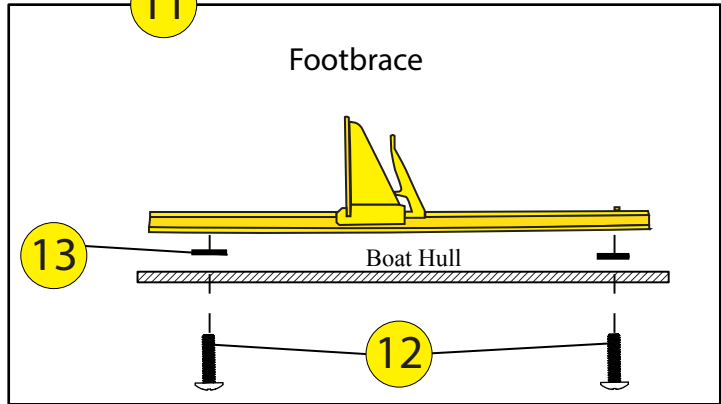

Prodigy XS

Updated on 02-04-19

perception®

Prodigy XS

OEM PARTS LOCATOR

Rev Date: 02-04-19

Product Links

Location	Part Description	Part#	Product Links
1	Grab Handle Kit (pair)	9800026	https://www.harmonygear.com/products/12685/H
2	Deck Fitting,Tri-Bungee (5-Pack)	9800483	
3	Screw - PH,TR,SS, 10-32 X 7/8" (5-Pack)	9801031	
4	Washer - Combination, 10 x 5/8" (5-Pack)	9800253	https://www.harmonygear.com/products/9838/Ha
5	Nut - Brass, 10-32 (5-Pack)	9800254	https://www.harmonygear.com/products/9839/Ha
6	Bungee Cord - 1/4" Black (20 feet)	9800266	https://www.harmonygear.com/products/9850/Ha
7	Perception Back Band (Each)	9800810	
8	Seat Pad	9801032	
9	Thigh Pad Kit - Zone	9800546	
10	Pinetree Rivets (5-Pack)	9800427	https://www.harmonygear.com/products/9925/Ha
11	Keepers Footbrace Kit	8023039	https://www.harmonygear.com/products/261/Har
12	Screw - Truss, #14 X 3/4" (5-Pack)	9800415	https://www.harmonygear.com/products/9914/Ha
13	Washer - Neoprene, 1/4"X5/8" (5-Pack)	9800418	https://www.harmonygear.com/products/9916/Ha
14	Drainplug (5-Pack)	9800368	https://www.harmonygear.com/products/9873/Ha