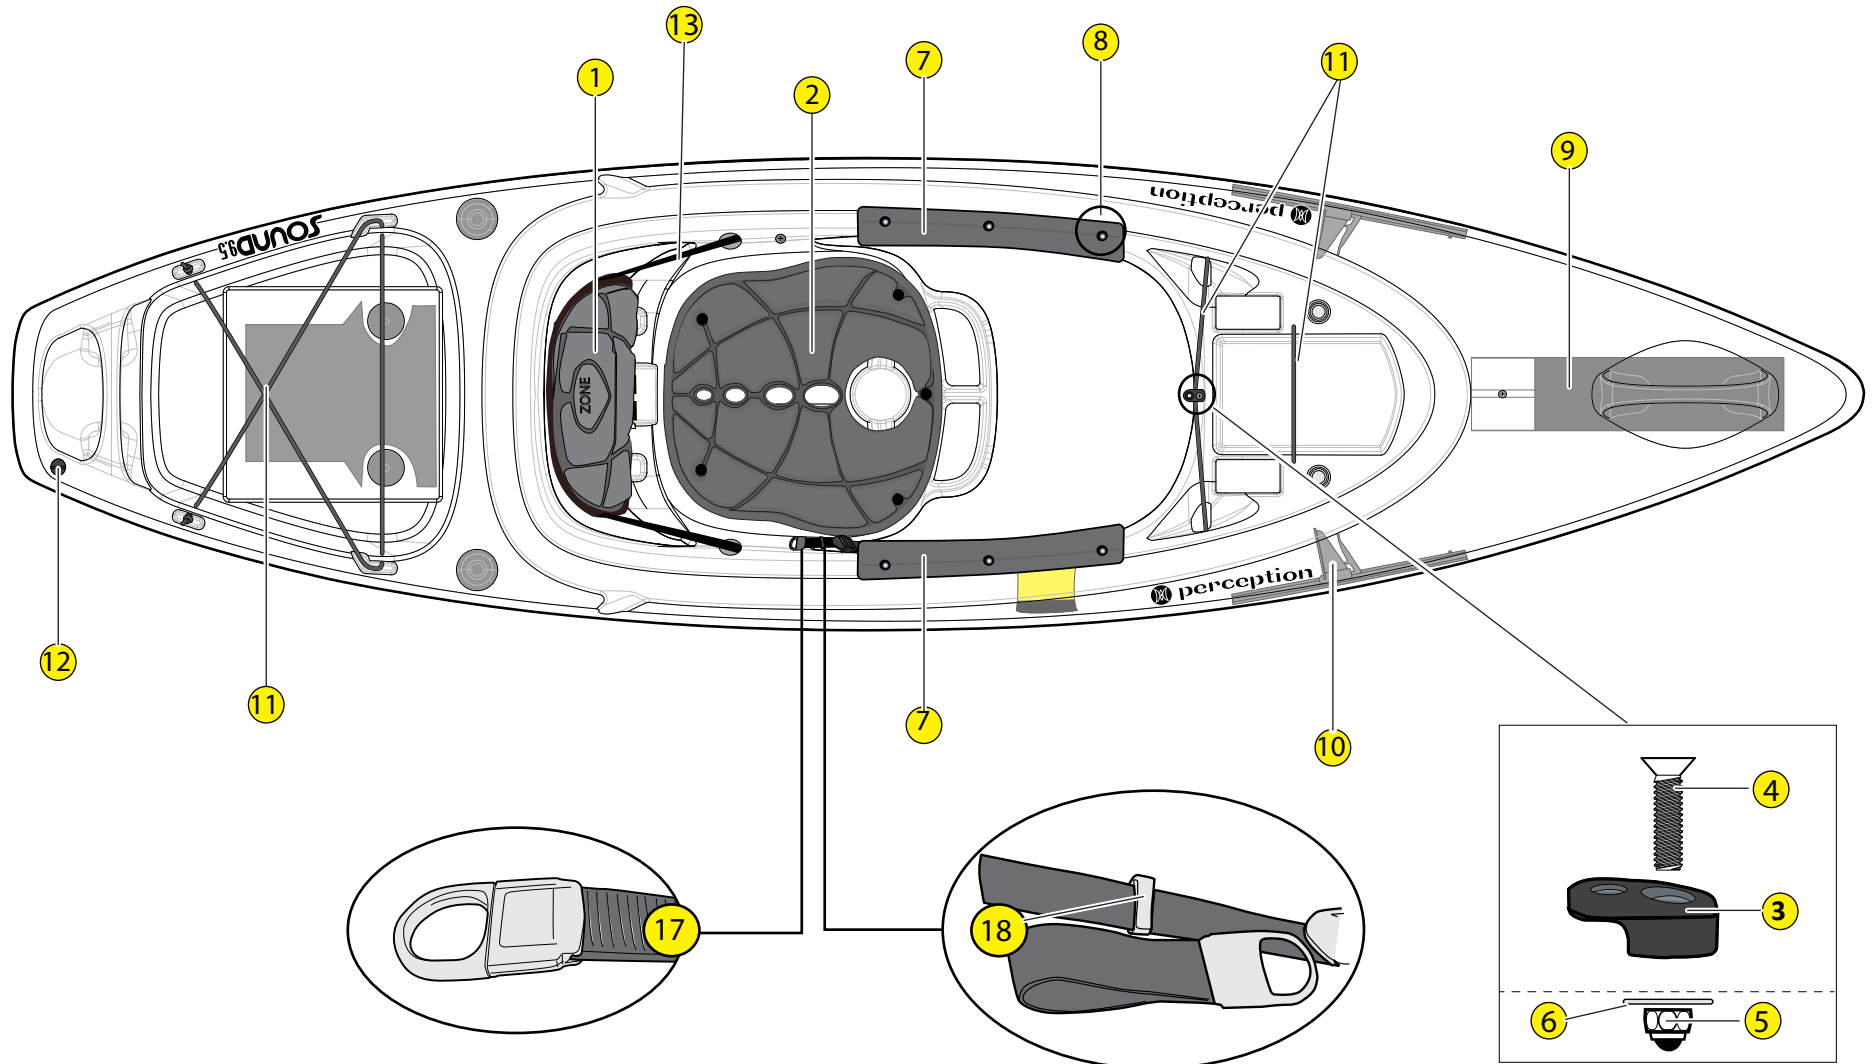


 **perception**

SOUND 9.5

Updated: 1/26/17

**PERCEPTION SOUND 9.5**

**Parts Locator**

Updated on 1/26/17

KEY	SKU	Description	
1	9800336	Seatback - SB06 Assembly	<a href="https://www.harmonygear.com/product/a/9800336/b/c">https://www.harmonygear.com/product/a/9800336/b/c</a>
2	9800329	Seatpad - Grey,SP7,07	<a href="https://www.harmonygear.com/product/a/9800329/b/c">https://www.harmonygear.com/product/a/9800329/b/c</a>
3	9800295	Fitting - Tarpon Deck Fitting (5-pack)	<a href="https://www.harmonygear.com/product/a/9800295/b/c">https://www.harmonygear.com/product/a/9800295/b/c</a>
4	9800297	Screw - 10-32 x 3/4, Phil,Flat,SS (5-pack)	<a href="https://www.harmonygear.com/product/a/9800297/b/c">https://www.harmonygear.com/product/a/9800297/b/c</a>
5	9800254	Nut - Brass Capnut,10-32 (5-pack)	<a href="https://www.harmonygear.com/product/a/9800254/b/c">https://www.harmonygear.com/product/a/9800254/b/c</a>
6	9800423	Washer - Aluminum, 3/16 x 5/8 (5-pack)	<a href="https://www.harmonygear.com/product/a/9800423/b/c">https://www.harmonygear.com/product/a/9800423/b/c</a>
7	9810109	Thighpads - Grey,TB8,07 (pair)	<a href="https://www.harmonygear.com/product/a/9810109/b/c">https://www.harmonygear.com/product/a/9810109/b/c</a>
8	9800427	Pinetree Rivet (5-pack)	<a href="https://www.harmonygear.com/product/a/9800427/b/c">https://www.harmonygear.com/product/a/9800427/b/c</a>
9	9800236	Rec Foam Wall Kit	<a href="https://www.harmonygear.com/product/a/9800236/b/c">https://www.harmonygear.com/product/a/9800236/b/c</a>
10	8023039	Keepers Footbrace Kit	<a href="https://www.harmonygear.com/product/a/8023039/b/c">https://www.harmonygear.com/product/a/8023039/b/c</a>
11	N/A	Bungee - (see 14-16 for specific colors)	<a href="https://www.harmonygear.com/product/a/N/A/b/c">https://www.harmonygear.com/product/a/N/A/b/c</a>
12	9800368	Drainplug (5-pack)	<a href="https://www.harmonygear.com/product/a/9800368/b/c">https://www.harmonygear.com/product/a/9800368/b/c</a>
13	9800299	Strap - Seatback Strap Kit (50")	<a href="https://www.harmonygear.com/product/a/9800299/b/c">https://www.harmonygear.com/product/a/9800299/b/c</a>
14	8027026	Bungee - LIME (.25 x 30 ft)	<a href="https://www.harmonygear.com/product/a/8027026/b/c">https://www.harmonygear.com/product/a/8027026/b/c</a>
15	8027024	Bungee - ORANGE (.25 x 30 ft)	<a href="https://www.harmonygear.com/product/a/8027024/b/c">https://www.harmonygear.com/product/a/8027024/b/c</a>
16	9800266	Bungee - BLACK (.25 x 20 ft)	<a href="https://www.harmonygear.com/product/a/9800266/b/c">https://www.harmonygear.com/product/a/9800266/b/c</a>
17	9800369	LED 1" Thumb Tab (5-pack)	<a href="https://www.harmonygear.com/product/a/9800369/b/c">https://www.harmonygear.com/product/a/9800369/b/c</a>
18	9800487	Clip - Strap Lock/Clip (5-pack)	<a href="https://www.harmonygear.com/product/a/9800487/b/c">https://www.harmonygear.com/product/a/9800487/b/c</a>