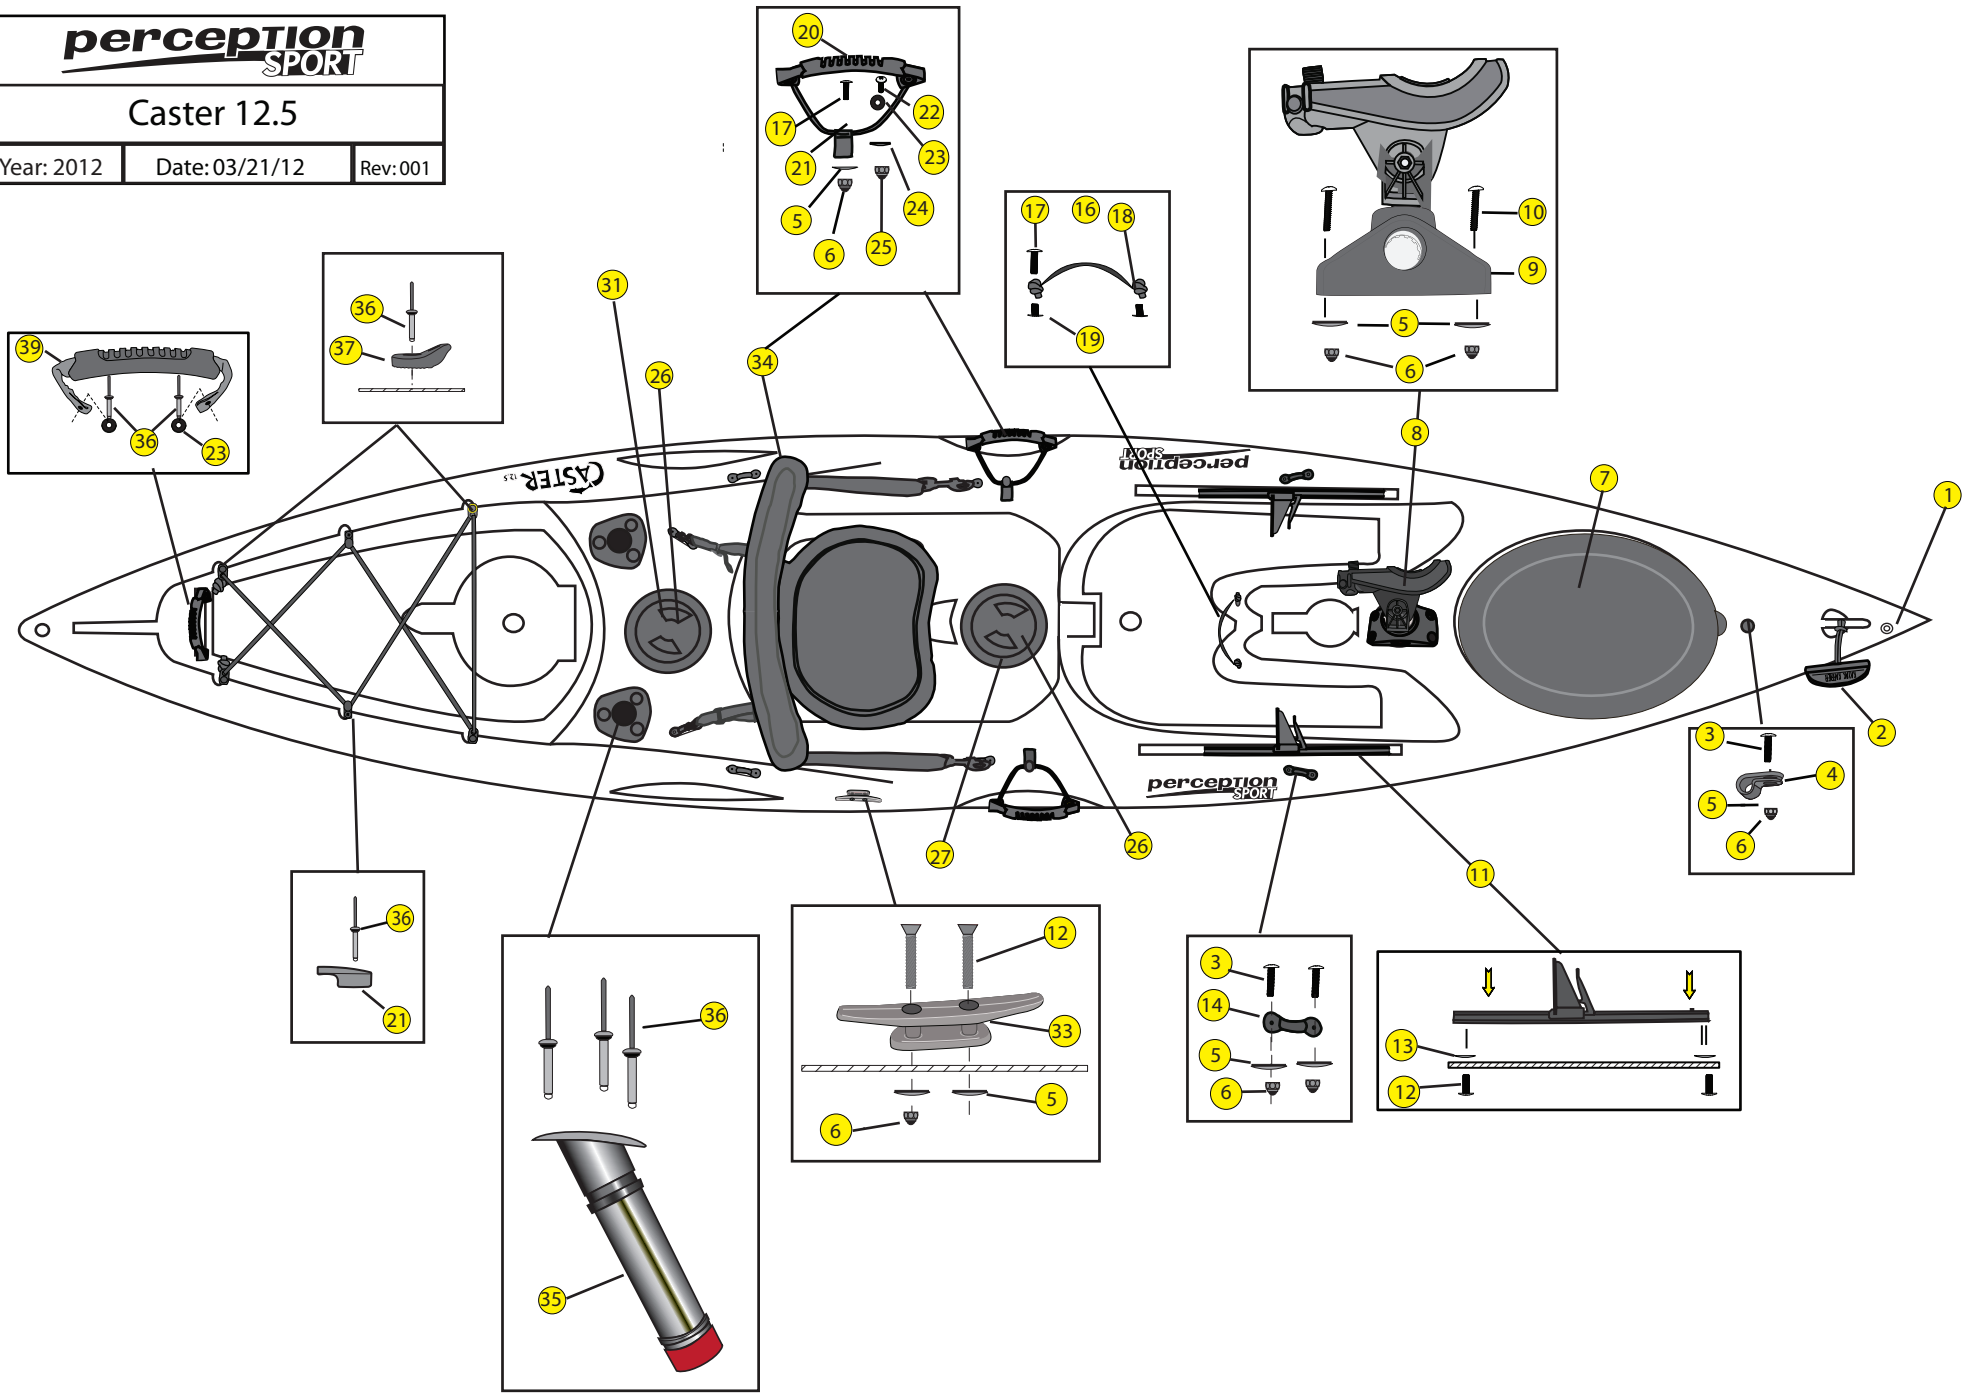

perception
SPORT

Caster 12.5

Year: 2012

Date: 03/21/12

Rev: 001

PERCEPTION SPORTS CASTER 12.5

LOCATOR

Locator	SKU #	Product Description	
1	9800368	Drainplug (5pk)	https://www.harmonygear.com/product/a/9800368/b/c
2	9800026	Handle - Contoured w/ rope	https://www.harmonygear.com/product/a/9800026/b/c
3	9800468	Cord - nylon, black 3/16x20'	https://www.harmonygear.com/product/a/9800468/b/c
4	9800297	Screw - Flathead, 10-32 x 3/4 (5pk)	https://www.harmonygear.com/product/a/9800297/b/c
5	9800431	Clamp - Cable, 1/8" (5pk)	https://www.harmonygear.com/product/a/9800431/b/c
6	9800253	Washer - Stainless Steel & Neoprene Combination, 10 x 5/8 (5 pk)	https://www.harmonygear.com/product/a/9800253/b/c
7	9800254	Nut - Locking, with cap, 10-32 (5pk)	https://www.harmonygear.com/product/a/9800254/b/c
8	9800577	Hatch Cover - Oval, ea.	https://www.harmonygear.com/product/a/9800577/b/c
9	8025227	Rodholder - Scotty Btcstr/Spin with rectangular base	https://www.harmonygear.com/product/a/8025227/b/c
10	8025111	Bracket - Scotty side/deck mounting bracket	https://www.harmonygear.com/product/a/8025111/b/c
11	9800405	Screw - Truss, 10-32 x 3/4 (5pk)	https://www.harmonygear.com/product/a/9800405/b/c
12	8023039	Kit - Keepers Footbrace Kit, Includes all Hardware	https://www.harmonygear.com/product/a/8023039/b/c
13	9800292	Screw - Flathead, 10-32 x 1-1/4 (5pk)	https://www.harmonygear.com/product/a/9800292/b/c
14	9800424	Nut - Locking, 10-32 (5pk)	https://www.harmonygear.com/product/a/9800424/b/c
15	9800294	Deck Fitting - Deck Loop (5pk)	https://www.harmonygear.com/product/a/9800294/b/c
16	9800495	Screw - Flathead, 10-32 x 5/8 (5pk)	https://www.harmonygear.com/product/a/9800495/b/c
17	9800432	Bungee Cord - 3/16" x 20'	https://www.harmonygear.com/product/a/9800432/b/c
18	9800359	Screw - Truss, 10-32 x 5/8 (5pk)	https://www.harmonygear.com/product/a/9800359/b/c
19	9800617	Tubeholder - Black, (5pk)	https://www.harmonygear.com/product/a/9800617/b/c
20	9800262	Nut - Wellnut, 10-32 (5pk)	https://www.harmonygear.com/product/a/9800262/b/c
21	9800062	Handle - Side Comfort Carry w/park (2pk)	https://www.harmonygear.com/product/a/9800062/b/c
22	9800582	Fitting - Hook, J style (5pk)	https://www.harmonygear.com/product/a/9800582/b/c
23	9800298	Screw - Truss, 1/4-20 x 1 (5pk)	https://www.harmonygear.com/product/a/9800298/b/c
24	9800249	Washer - Nylon, 1/4 (5 pk)	https://www.harmonygear.com/product/a/9800249/b/c
25	9800257	Washer - Stainless Steel & Neoprene Combination, 1/4 (5 pk)	https://www.harmonygear.com/product/a/9800257/b/c
26	9800259	Nut - Locking, Stainless Steel, 1/4-20 (5pk)	https://www.harmonygear.com/product/a/9800259/b/c
27	9810027	Hatch - 5" round, ring and cover	https://www.harmonygear.com/product/a/9810027/b/c
28	9800610	Gasket - 5" for round hatch (2pk)	https://www.harmonygear.com/product/a/9800610/b/c
29	9800268	Bulkhead Sealant - 5 oz.	https://www.harmonygear.com/product/a/9800268/b/c
30	9800480	Screw - Truss, 10-32 x 1" (5pk)	https://www.harmonygear.com/product/a/9800480/b/c
31	9800405	Screw - Truss, 10-32 x 3/4 (5pk)	https://www.harmonygear.com/product/a/9800405/b/c
32	9800090	Catbag, 8" bag, 5" ring	https://www.harmonygear.com/product/a/9800090/b/c
33	9800501	Screw - Trusshead, #8 x 3/8 (5pk)	https://www.harmonygear.com/product/a/9800501/b/c
34	9800206	Cleat - 4" open base cleat w/hrdwre	https://www.harmonygear.com/product/a/9800206/b/c
35	8023056	Deluxe Sit-on-Top Seat	https://www.harmonygear.com/product/a/8023056/b/c
36	8025226	Kit - Flushmount Rod Holder Kit	https://www.harmonygear.com/product/a/8025226/b/c
37	9800466	Rivet - Alum, cherry (10pk)	https://www.harmonygear.com/product/a/9800466/b/c
38	9800576	Deck Fitting - Anka, SNG (5pk)	https://www.harmonygear.com/product/a/9800576/b/c
39	9800266	Bungee Cord - 1/4" X 20'	https://www.harmonygear.com/product/a/9800266/b/c
40	9800247	Handle - Comfort Carry (2pk)	https://www.harmonygear.com/product/a/9800247/b/c