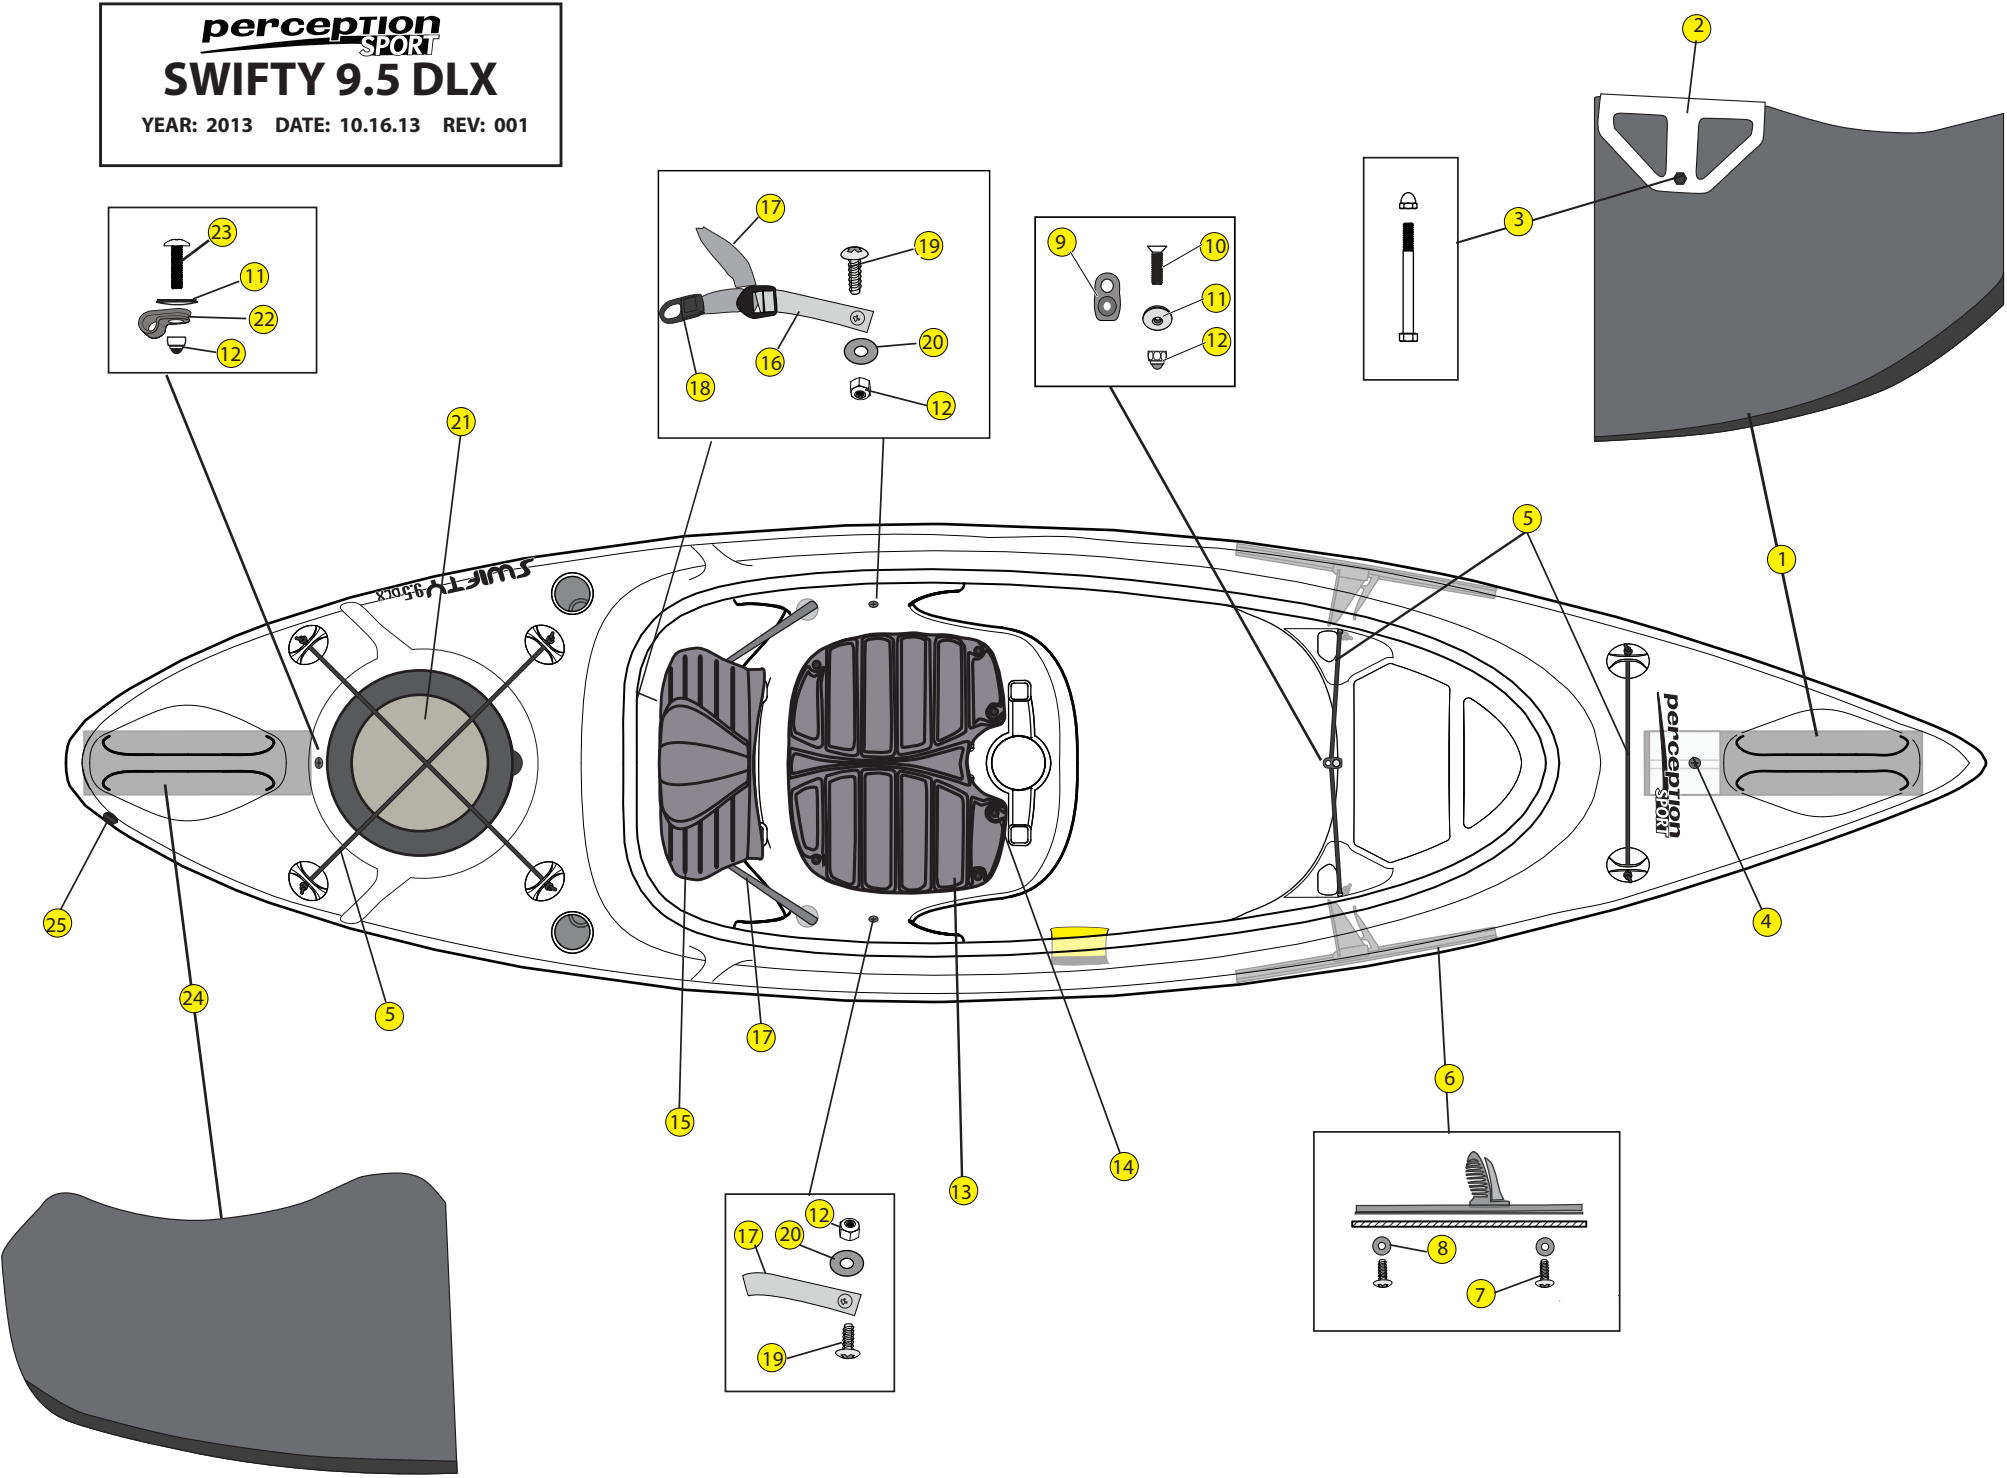

perception
SPORT
SWIFTY 9.5 DLX
YEAR: 2013 DATE: 10.16.13 REV: 001

SWIFTY 9.5 DLX (2013)

LOCATOR

KEY	SKU #	PRODUCT DESCRIPTION	
1	9800619	Wall - Vertical, Triangle with bracket (ea)	https://www.harmonygear.com/product/a/9800619/b/c
2	9800208	Bracket - Vertical Foam Wall	https://www.harmonygear.com/product/a/9800208/b/c
3	9800224	Bolt - Plastic, 5/16-18x3.5" w/Nut (1pk)	https://www.harmonygear.com/product/a/9800224/b/c
4	9800488	Screw - Truss, #8 x 1" (5pk)	https://www.harmonygear.com/product/a/9800488/b/c
5	9800266	Bungee Cord - 1/4" X 20', Black	https://www.harmonygear.com/product/a/9800266/b/c
6	8023039	Kit - Keepers Footbrace Kit, Includes all Hardware	https://www.harmonygear.com/product/a/8023039/b/c
7	9800415	Screw - Trusshead, #14 x 3/4" (5pk)	https://www.harmonygear.com/product/a/9800415/b/c
8	9800418	Washer - Neoprene, 1/4x5/8 (5pk)	https://www.harmonygear.com/product/a/9800418/b/c
9	9800295	Deck Fitting, Tarpon Style (5pk)	https://www.harmonygear.com/product/a/9800295/b/c
10	9800296	Screw - Flathead, 10-32 x 7/8 (5pk)	https://www.harmonygear.com/product/a/9800296/b/c
11	9800253	Washer - Stainless Steel & Neoprene Combination, 10 x 5/8 (5 pk)	https://www.harmonygear.com/product/a/9800253/b/c
12	9800254	Nut - Locking, with cap, 10-32 (5pk)	https://www.harmonygear.com/product/a/9800254/b/c
13	9800583	Pad - Seat, Perception Sport (ea)	https://www.harmonygear.com/product/a/9800583/b/c
14	9800427	Fastener - Push Rivet, Plastic, BIK, .610" (5pk)	https://www.harmonygear.com/product/a/9800427/b/c
15	9800333	Seatback - molded with pad	https://www.harmonygear.com/product/a/9800333/b/c
16	9800563	Assembly - Superlock buckle w/ 7.5" web (5pk)	https://www.harmonygear.com/product/a/9800563/b/c
17	9800299	Webbing 1" x 50", Black	https://www.harmonygear.com/product/a/9800299/b/c
18	9800369	Fitting - LED Pull Ring (5pk)	https://www.harmonygear.com/product/a/9800369/b/c
19	9800405	Screw - Truss, 10-32 x 3/4 (5pk)	https://www.harmonygear.com/product/a/9800405/b/c
20	9800423	Washer - Aluminum, 3/16x5/8" (5pk)	https://www.harmonygear.com/product/a/9800423/b/c
21	9800611	Hatchcover - Round, 10" Plain,(ea)	https://www.harmonygear.com/product/a/9800611/b/c
22	9800431	Clamp - Cable, 1/8" (5pk)	https://www.harmonygear.com/product/a/9800431/b/c
23	9800359	Screw - Truss, 10-32 x 5/8 (5pk)	https://www.harmonygear.com/product/a/9800359/b/c
24	9800750	Wall - Stern, Swifty 9.5 (ea)	https://www.harmonygear.com/product/a/9800750/b/c
25	9800368	Drainplug (5pk)	https://www.harmonygear.com/product/a/9800368/b/c