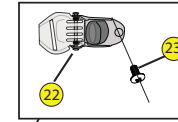

WAVE SPORT

DIESEL 70

Year: 2013 Date: 9/17/13 Rev: 001