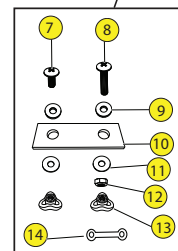

WAVE SPORT

DIESEL 70

Year: 2013 Date: 9/17/13 Rev: 001

21