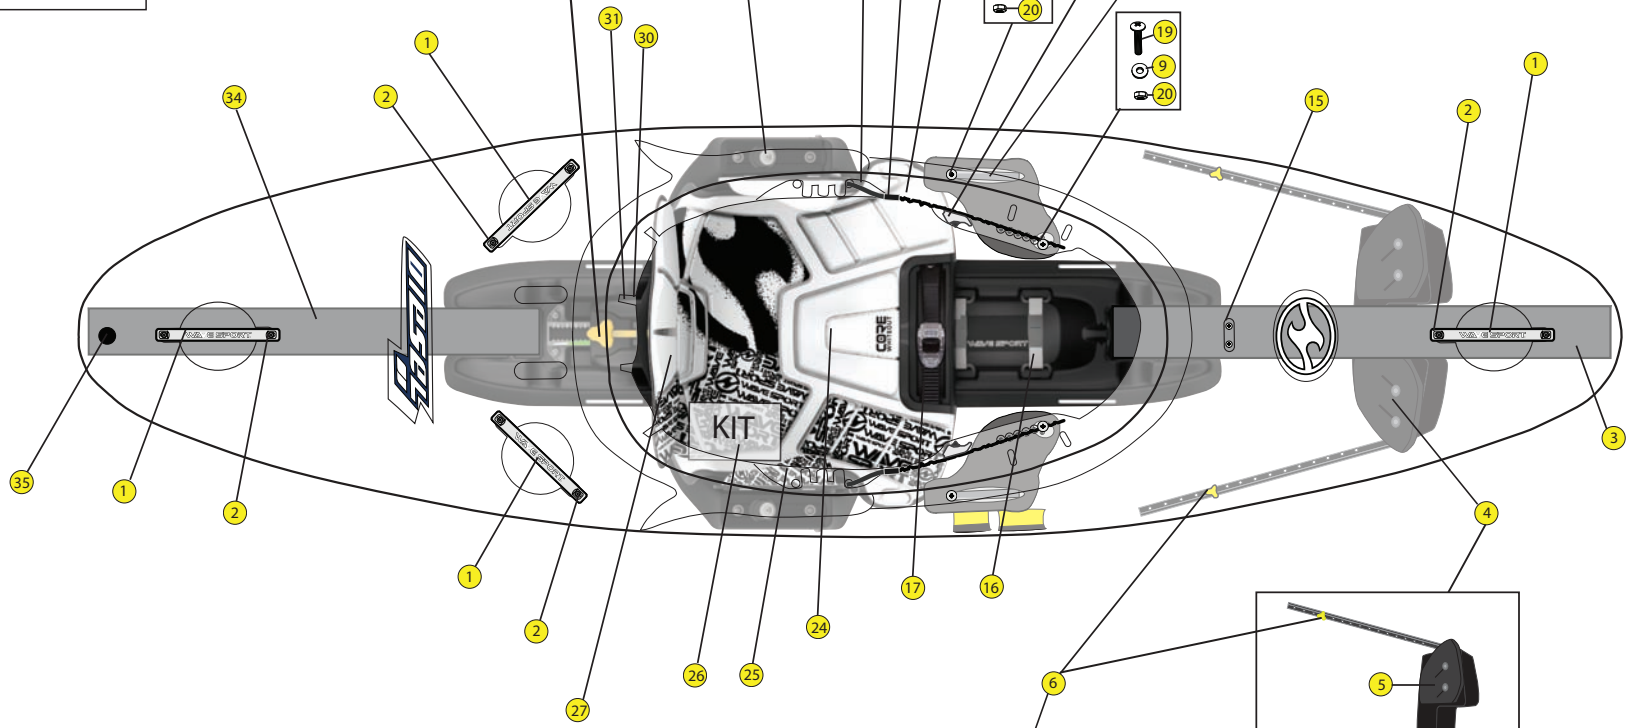

WAVE SPORT

DIESEL 70

Year: 2013 Date: 9/17/13 Rev: 001

21

WAVESPORT DIESEL 70 (2013)

LOCATOR