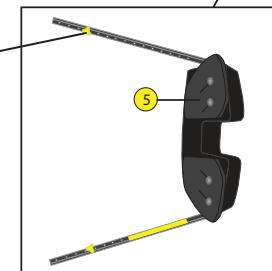

WAVE SPORT

DIESEL 70

Year: 2013 Date: 9/17/13 Rev: 001

21