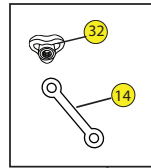

WAVE SPORT

DIESEL 70

Year: 2013 Date: 9/17/13 Rev: 001