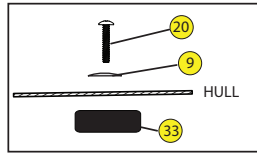

WAVE SPORT

DIESEL 70

Year: 2013 Date: 9/17/13 Rev: 001