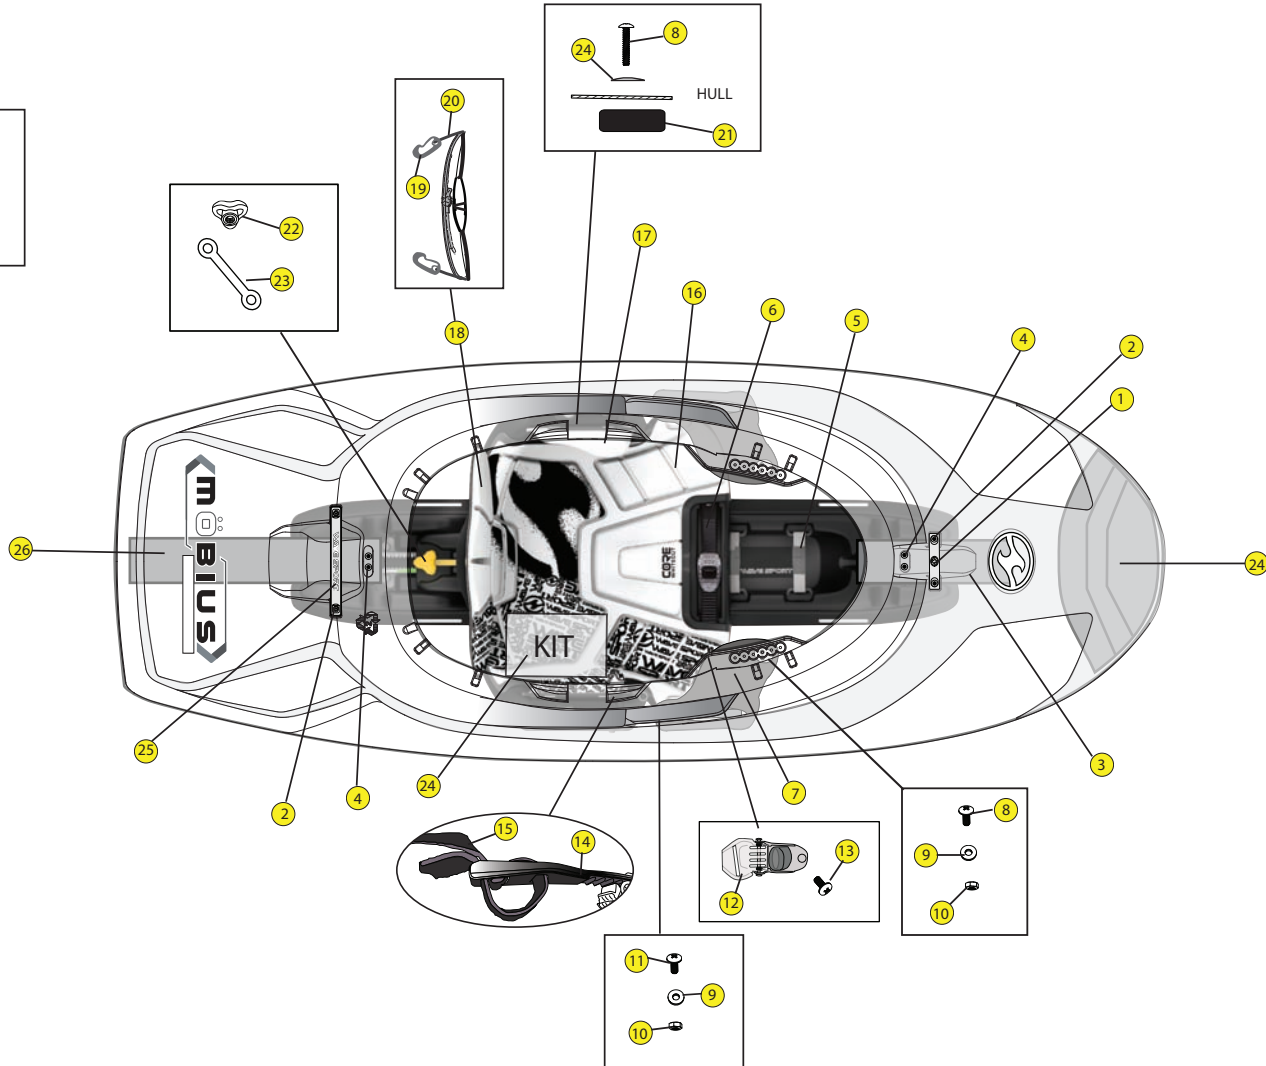

WAVE SPORT®

MOBIUS 49

YEAR: 2013 DATE: 09/25/13 REV: 001

WAVESPORT MOBIUS 49 (2013)

LOCATOR

KEY	SKU #	PRODUCT DESCRIPTION	
1	9800220	Security Bar - Wavesport (2pk)	https://www.harmonygear.com/product/a/9800220/b/c
2	9800689	Screw - SectorX,M6x1x16mm (5pk)	https://www.harmonygear.com/product/a/9800689/b/c
3	9800739	Wall - Bow, Mobius 49 (ea)	https://www.harmonygear.com/product/a/9800739/b/c
4	9800500	Screw - Trusshd, Self-tap, #10x3/4" (5pk)	https://www.harmonygear.com/product/a/9800500/b/c
5	9800717	Strap - Bottle Holder, Wavesport, (2pk)	https://www.harmonygear.com/product/a/9800717/b/c
6	9800696	Strap - Leglifter w Ratchet Ends, 2 Piece, (ea)	https://www.harmonygear.com/product/a/9800696/b/c
7	9800722	Kit - Thighbrace Assembly, Wavesport, complete	https://www.harmonygear.com/product/a/9800722/b/c
8	9800690	Screw - PHSD,M6x20mm,Noncoat (5pk)	https://www.harmonygear.com/product/a/9800690/b/c
9	9800257	Washer - Stainless Steel & Neoprene Combination, 1/4 (5 pk)	https://www.harmonygear.com/product/a/9800257/b/c
10	9800732	Nut - Slider,Metric, M6 (5pk)	https://www.harmonygear.com/product/a/9800732/b/c
11	9800688	Screw - Button,M6x1x16mm (5pk)	https://www.harmonygear.com/product/a/9800688/b/c
12	9800539	Buckle - Ratchet SS, Dgr WW (2pk)	https://www.harmonygear.com/product/a/9800539/b/c
13	9800731	Screw - M6 x 1 x 10mm, (5pk)	https://www.harmonygear.com/product/a/9800731/b/c
14	9800726	Strap - Ratchet w/ ldr lock, WSP, (pair)	https://www.harmonygear.com/product/a/9800726/b/c
15	9800727	Strap - Backband, flat, grey, WSP (ea)	https://www.harmonygear.com/product/a/9800727/b/c
16	9800719	Pad - Seat,Wavesport, pad only (ea)	https://www.harmonygear.com/product/a/9800719/b/c
17	9800720	Kit - Hip pads, Wavesport	https://www.harmonygear.com/product/a/9800720/b/c
18	9800718	Backband - Wavesport White Out	https://www.harmonygear.com/product/a/9800718/b/c
19	9800612	Hook - Snap, 1/4" (2pk)	https://www.harmonygear.com/product/a/9800612/b/c
20	9800432	Bungee Cord - 3/16" x 20', Black	https://www.harmonygear.com/product/a/9800432/b/c
21	9800695	Tower Retainer - Whitewater Seat Retainer (ea)	https://www.harmonygear.com/product/a/9800695/b/c
22	9800721	Knob - Poly, Medium, Yellow (2pk)	https://www.harmonygear.com/product/a/9800721/b/c
23	9800680	Knob Tether - Leash, (2pk)	https://www.harmonygear.com/product/a/9800680/b/c
24	9800724	Kit - Whitewater Outfitting w/ footblocks, WSPRT W4	https://www.harmonygear.com/product/a/9800724/b/c
25	9800716	Security Bar - Wavesport (2pk)	https://www.harmonygear.com/product/a/9800716/b/c
26	9800740	Wall - Stern, Mobius 49 (ea)	https://www.harmonygear.com/product/a/9800740/b/c
27	9800694	Tool - Outfitting, Hex T-Wrench, 4mm (ea)	https://www.harmonygear.com/product/a/9800694/b/c