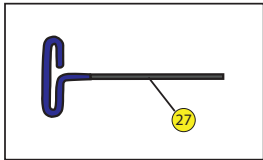

WAVE SPORT®

MOBIUS 49

YEAR: 2013 DATE: 09/25/13 REV: 001

WAVESPORT MOBIUS 49 (2013)

LOCATOR

KEY	SKU #	PRODUCT DESCRIPTION	
1	9800220	Security Bar - Wavesport (2pk)	https://www.harmonygear.com/product/a/9800220/b/c
2	9800689	Screw - SectorX,M6x1x16mm (5pk)	https://www.harmonygear.com/product/a/9800689/b/c
3	9800739	Wall - Bow, Mobius 49 (ea)	https://www.harmonygear.com/product/a/9800739/b/c
4	9800500	Screw - Trusshd, Self-tap, #10x3/4" (5pk)	https://www.harmonygear.com/product/a/9800500/b/c
5	9800717	Strap - Bottle Holder, Wavesport, (2pk)	https://www.harmonygear.com/product/a/9800717/b/c
6	9800696	Strap - Leglifter w Ratchet Ends, 2 Piece, (ea)	https://www.harmonygear.com/product/a/9800696/b/c
7	9800722	Kit - Thighbrace Assembly, Wavesport, complete	https://www.harmonygear.com/product/a/9800722/b/c
8	9800690	Screw - PHSD,M6x20mm,Noncoat (5pk)	https://www.harmonygear.com/product/a/9800690/b/c
9	9800257	Washer - Stainless Steel & Neoprene Combination, 1/4 (5 pk)	https://www.harmonygear.com/product/a/9800257/b/c
10	9800732	Nut - Slider,Metric, M6 (5pk)	https://www.harmonygear.com/product/a/9800732/b/c
11	9800688	Screw - Button,M6x1x16mm (5pk)	https://www.harmonygear.com/product/a/9800688/b/c
12	9800539	Buckle - Ratchet SS, Dgr WW (2pk)	https://www.harmonygear.com/product/a/9800539/b/c
13	9800731	Screw - M6 x 1 x 10mm, (5pk)	https://www.harmonygear.com/product/a/9800731/b/c
14	9800726	Strap - Ratchet w/ ldr lock, WSP, (pair)	https://www.harmonygear.com/product/a/9800726/b/c
15	9800727	Strap - Backband, flat, grey, WSP (ea)	https://www.harmonygear.com/product/a/9800727/b/c
16	9800719	Pad - Seat,Wavesport, pad only (ea)	https://www.harmonygear.com/product/a/9800719/b/c
17	9800720	Kit - Hip pads, Wavesport	https://www.harmonygear.com/product/a/9800720/b/c
18	9800718	Backband - Wavesport White Out	https://www.harmonygear.com/product/a/9800718/b/c
19	9800612	Hook - Snap, 1/4" (2pk)	https://www.harmonygear.com/product/a/9800612/b/c
20	9800432	Bungee Cord - 3/16" x 20', Black	https://www.harmonygear.com/product/a/9800432/b/c
21	9800695	Tower Retainer - Whitewater Seat Retainer (ea)	https://www.harmonygear.com/product/a/9800695/b/c
22	9800721	Knob - Poly, Medium, Yellow (2pk)	https://www.harmonygear.com/product/a/9800721/b/c
23	9800680	Knob Tether - Leash, (2pk)	https://www.harmonygear.com/product/a/9800680/b/c
24	9800724	Kit - Whitewater Outfitting w/ footblocks, WSPRT W4	https://www.harmonygear.com/product/a/9800724/b/c
25	9800716	Security Bar - Wavesport (2pk)	https://www.harmonygear.com/product/a/9800716/b/c
26	9800740	Wall - Stern, Mobius 49 (ea)	https://www.harmonygear.com/product/a/9800740/b/c
27	9800694	Tool - Outfitting, Hex T-Wrench, 4mm (ea)	https://www.harmonygear.com/product/a/9800694/b/c