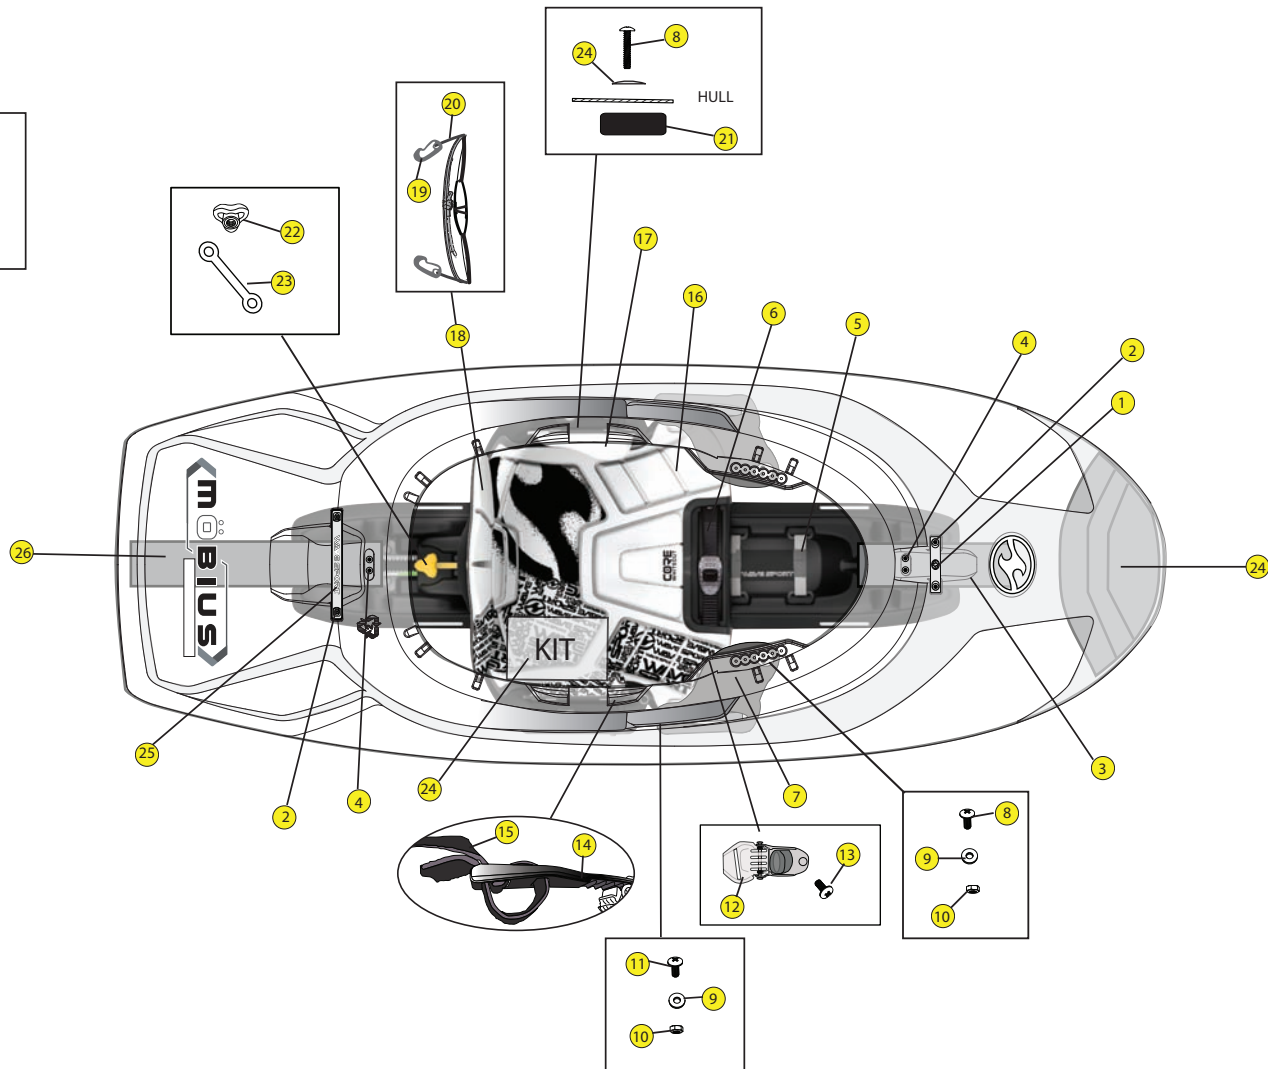

MOBIUS 57

YEAR: 2013 DATE: 09/25/13 REV: 001

WAVESPORT MOBIUS 57 (2013)

LOCATOR

KEY	SKU #	PRODUCT DESCRIPTION	
1	9800220	Security Bar - Wavesport (2pk)	https://www.harmonygear.com/product/a/9800220/b/c
2	9800689	Screw - SectorX,M6x1x16mm (5pk)	https://www.harmonygear.com/product/a/9800689/b/c
3	9800741	Wall - Bow, Mobius 57 (ea)	https://www.harmonygear.com/product/a/9800741/b/c
4	9800500	Screw - Trusshd, Self-tap, #10x3/4" (5pk)	https://www.harmonygear.com/product/a/9800500/b/c
5	9800717	Strap - Bottle Holder, Wavesport, (2pk)	https://www.harmonygear.com/product/a/9800717/b/c
6	9800696	Strap - Leglifter w Ratchet Ends, 2 Piece, (ea)	https://www.harmonygear.com/product/a/9800696/b/c
7	9800722	Kit - Thighbrace Assembly, Wavesport, complete	https://www.harmonygear.com/product/a/9800722/b/c
8	9800690	Screw - PHSD,M6x20mm,Noncoat (5pk)	https://www.harmonygear.com/product/a/9800690/b/c
9	9800257	Washer - Stainless Steel & Neoprene Combination, 1/4 (5 pk)	https://www.harmonygear.com/product/a/9800257/b/c
10	9800732	Nut - Slider,Metric, M6 (5pk)	https://www.harmonygear.com/product/a/9800732/b/c
11	9800688	Screw - Button,M6x1x16mm (5pk)	https://www.harmonygear.com/product/a/9800688/b/c
12	9800539	Buckle - Ratchet SS, Dgr WW (2pk)	https://www.harmonygear.com/product/a/9800539/b/c
13	9800731	Screw - M6 x 1 x 10mm, (5pk)	https://www.harmonygear.com/product/a/9800731/b/c
14	9800726	Strap - Ratchet w/ ldr lock, WSP, (pair)	https://www.harmonygear.com/product/a/9800726/b/c
15	9800727	Strap - Backband, flat, grey, WSP (ea)	https://www.harmonygear.com/product/a/9800727/b/c
16	9800719	Pad - Seat,Wavesport, pad only (ea)	https://www.harmonygear.com/product/a/9800719/b/c
17	9800720	Kit - Hip pads, Wavesport	https://www.harmonygear.com/product/a/9800720/b/c
18	9800718	Backband - Wavesport White Out	https://www.harmonygear.com/product/a/9800718/b/c
19	9800612	Hook - Snap, 1/4" (2pk)	https://www.harmonygear.com/product/a/9800612/b/c
20	9800432	Bungee Cord - 3/16" x 20', Black	https://www.harmonygear.com/product/a/9800432/b/c
21	9800695	Tower Retainer - Whitewater Seat Retainer (ea)	https://www.harmonygear.com/product/a/9800695/b/c
22	9800721	Knob - Poly, Medium, Yellow (2pk)	https://www.harmonygear.com/product/a/9800721/b/c
23	9800680	Knob Tether - Leash, (2pk)	https://www.harmonygear.com/product/a/9800680/b/c
24	9800724	Kit - Whitewater Outfitting w/ footblocks, WSPRT W4	https://www.harmonygear.com/product/a/9800724/b/c
25	9800716	Security Bar - Wavesport (2pk)	https://www.harmonygear.com/product/a/9800716/b/c
26	9800742	Wall - Stern, Mobius 57 (ea)	https://www.harmonygear.com/product/a/9800742/b/c
27	9800694	Tool - Outfitting, Hex T-Wrench, 4mm (ea)	https://www.harmonygear.com/product/a/9800694/b/c