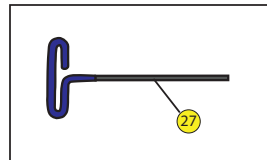

MOBIUS 57

YEAR: 2013 DATE: 09/25/13 REV: 001

WAVESPORT MOBIUS 57 (2013)

LOCATOR

KEY	SKU #	PRODUCT DESCRIPTION	
1	9800220	Security Bar - Wavesport (2pk)	https://www.harmonygear.com/product/a/9800220/b/c
2	9800689	Screw - SectorX,M6x1x16mm (5pk)	https://www.harmonygear.com/product/a/9800689/b/c
3	9800741	Wall - Bow, Mobius 57 (ea)	https://www.harmonygear.com/product/a/9800741/b/c
4	9800500	Screw - Trusshd, Self-tap, #10x3/4" (5pk)	https://www.harmonygear.com/product/a/9800500/b/c
5	9800717	Strap - Bottle Holder, Wavesport, (2pk)	https://www.harmonygear.com/product/a/9800717/b/c
6	9800696	Strap - Leglifter w Ratchet Ends, 2 Piece, (ea)	https://www.harmonygear.com/product/a/9800696/b/c
7	9800722	Kit - Thighbrace Assembly, Wavesport, complete	https://www.harmonygear.com/product/a/9800722/b/c
8	9800690	Screw - PHSD,M6x20mm,Noncoat (5pk)	https://www.harmonygear.com/product/a/9800690/b/c
9	9800257	Washer - Stainless Steel & Neoprene Combination, 1/4 (5 pk)	https://www.harmonygear.com/product/a/9800257/b/c
10	9800732	Nut - Slider,Metric, M6 (5pk)	https://www.harmonygear.com/product/a/9800732/b/c
11	9800688	Screw - Button,M6x1x16mm (5pk)	https://www.harmonygear.com/product/a/9800688/b/c
12	9800539	Buckle - Ratchet SS, Dgr WW (2pk)	https://www.harmonygear.com/product/a/9800539/b/c
13	9800731	Screw - M6 x 1 x 10mm, (5pk)	https://www.harmonygear.com/product/a/9800731/b/c
14	9800726	Strap - Ratchet w/ ldr lock, WSP, (pair)	https://www.harmonygear.com/product/a/9800726/b/c
15	9800727	Strap - Backband, flat, grey, WSP (ea)	https://www.harmonygear.com/product/a/9800727/b/c
16	9800719	Pad - Seat,Wavesport, pad only (ea)	https://www.harmonygear.com/product/a/9800719/b/c
17	9800720	Kit - Hip pads, Wavesport	https://www.harmonygear.com/product/a/9800720/b/c
18	9800718	Backband - Wavesport White Out	https://www.harmonygear.com/product/a/9800718/b/c
19	9800612	Hook - Snap, 1/4" (2pk)	https://www.harmonygear.com/product/a/9800612/b/c
20	9800432	Bungee Cord - 3/16" x 20', Black	https://www.harmonygear.com/product/a/9800432/b/c
21	9800695	Tower Retainer - Whitewater Seat Retainer (ea)	https://www.harmonygear.com/product/a/9800695/b/c
22	9800721	Knob - Poly, Medium, Yellow (2pk)	https://www.harmonygear.com/product/a/9800721/b/c
23	9800680	Knob Tether - Leash, (2pk)	https://www.harmonygear.com/product/a/9800680/b/c
24	9800724	Kit - Whitewater Outfitting w/ footblocks, WSPRT W4	https://www.harmonygear.com/product/a/9800724/b/c
25	9800716	Security Bar - Wavesport (2pk)	https://www.harmonygear.com/product/a/9800716/b/c
26	9800742	Wall - Stern, Mobius 57 (ea)	https://www.harmonygear.com/product/a/9800742/b/c
27	9800694	Tool - Outfitting, Hex T-Wrench, 4mm (ea)	https://www.harmonygear.com/product/a/9800694/b/c