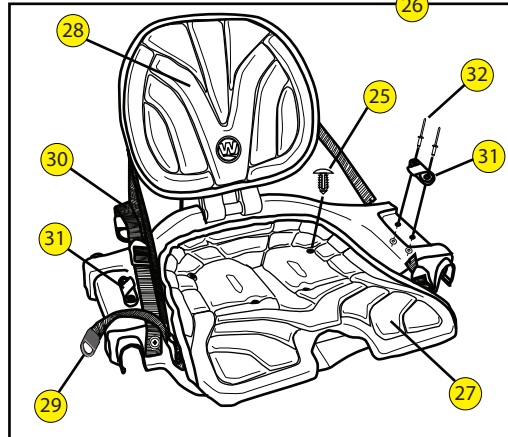

Commander 120

Year: 2011

Date: 10/24/10

Rev: 001

Wilderness Systems Commander 120

LOCATOR

Locator	SKU #	Product Description	
1	9800440	Endcaps - Slidetrax Rail, (2pk)	https://www.harmonygear.com/product/a/9800440/b/c
2	9800405	Screw - Truss, 10-32 x 3/4 (5pk)	https://www.harmonygear.com/product/a/9800405/b/c
3	9800247	Handle - Comfort Carry (2pk)	https://www.harmonygear.com/product/a/9800247/b/c
4	9800248	Screw - Truss, 1/4-20 x 3/4 (5pk)	https://www.harmonygear.com/product/a/9800248/b/c
5	9800249	Washer - Nylon, 1/4 (5 pk)	https://www.harmonygear.com/product/a/9800249/b/c
6	9800250	Logo - Wilderness Systems Chrome Dome (2pk)	https://www.harmonygear.com/product/a/9800250/b/c
7	9800455	Wall - vertical, Commander 120 Bow w/brkt (ea)	https://www.harmonygear.com/product/a/9800455/b/c
8	9800416	Screw - Flathead, #10 x 1-1/2" (5pk)	https://www.harmonygear.com/product/a/9800416/b/c
9	9800266	Bungee Cord - 1/4" X 20', BLK	https://www.harmonygear.com/product/a/9800266/b/c
10	9800444	Shaft - aluminum 23-3/4", Blk, (ea)	https://www.harmonygear.com/product/a/9800444/b/c
11	9800217	Pad - Commander Bow Thwart (ea)	https://www.harmonygear.com/product/a/9800217/b/c
12	9800411	Screw - Trusshead, 1/4-20x1-3/4 (5pk)	https://www.harmonygear.com/product/a/9800411/b/c
13	9800257	Washer - Stainless Steel & Neoprene Combination, 1/4 (5 pk)	https://www.harmonygear.com/product/a/9800257/b/c
14	9800348	Washer - Flat, stainless, 1/4" (5pk)	https://www.harmonygear.com/product/a/9800348/b/c
15	9800259	Nut - Locking, Stainless Steel, 1/4-20 (5pk)	https://www.harmonygear.com/product/a/9800259/b/c
16	9800414	Screw, Slidetrax, 10-32x5/8 buttonhead (5pk)	https://www.harmonygear.com/product/a/9800414/b/c
17	9800261	Washer - Stainless Steel, 3/16 (5pk)	https://www.harmonygear.com/product/a/9800261/b/c
18	9800253	Washer - Stainless Steel & Neoprene Combination, 10 x 5/8 (5pk)	https://www.harmonygear.com/product/a/9800253/b/c
19	9800254	Nut - Locking, with cap, 10-32 (5pk)	https://www.harmonygear.com/product/a/9800254/b/c
20	9800293	Slidetrax Rail,black, xx"	https://www.harmonygear.com/product/a/9800293/b/c
21	8023040	Kit - Slidelock Footbraces, Includes all Hardware (LH & RH)	https://www.harmonygear.com/product/a/8023040/b/c
22	9800415	Screw - Trusshead, 14 x 3/4" (5pk)	https://www.harmonygear.com/product/a/9800415/b/c
23	9800418	Washer - Neoprene, 1/4 x 5/8" (5pk)	https://www.harmonygear.com/product/a/9800418/b/c
24	9800204	Pads - Thigh, Commanders, w/hrdwre, complete (R&L)	https://www.harmonygear.com/product/a/9800204/b/c
25	9800255	Fastener - Push Rivet, Plastic (5pk)	https://www.harmonygear.com/product/a/9800255/b/c
26	9800437	Assembly - Commander Seat, complete (ea)	https://www.harmonygear.com/product/a/9800437/b/c
27	9800020	Pad - Phase 3 Seat / Leg Lifter	https://www.harmonygear.com/product/a/9800020/b/c
28	9800207	Pad - Commander Seatback (ea)	https://www.harmonygear.com/product/a/9800207/b/c
29	9800369	Fitting - LED Pull Ring (5pk)	https://www.harmonygear.com/product/a/9800369/b/c
30	9800434	Assembly - Seat Mounting System, complete (R&L)	https://www.harmonygear.com/product/a/9800434/b/c
31	9800366	Deck Fitting - Jam Cleat (5pk)	https://www.harmonygear.com/product/a/9800366/b/c
32	9800425	Rivet - Aluminum, AD66, black (5pk)	https://www.harmonygear.com/product/a/9800425/b/c
33	9800445	Shaft - aluminum, 224 cm, black (ea)	https://www.harmonygear.com/product/a/9800445/b/c
34	9800438	Seat Mounting Kit - Commander 120 (R&L)	https://www.harmonygear.com/product/a/9800438/b/c
35	9800298	Screw - Truss, 1/4-20 x 1 (5pk)	https://www.harmonygear.com/product/a/9800298/b/c
36	9800419	Washer - Stainless, 1/4x1x1/16 (5pk)	https://www.harmonygear.com/product/a/9800419/b/c
37	9800457	Bulkhead - Commander 120, stern (ea)	https://www.harmonygear.com/product/a/9800457/b/c
38	9800628	Bulkhead Sealant (Grey) 5 oz.	https://www.harmonygear.com/product/a/9800628/b/c
39	8023063	Fitting - Slidetrax Tie-Down (4pk)	https://www.harmonygear.com/product/a/8023063/b/c
40	9800429	Fitting - Slide Trax Tie Down, Blk, molded (2pk)	https://www.harmonygear.com/product/a/9800429/b/c
41	9800430	Plate - Slide Trax,Brass (5 pk)	https://www.harmonygear.com/product/a/9800430/b/c
42	9800413	Screw - Socket head, 1/4-20x1/2" (5 pk)	https://www.harmonygear.com/product/a/9800413/b/c
43	9800439	Slidetrax Rail - aluminum, 143"/363cm, Black (ea)	https://www.harmonygear.com/product/a/9800439/b/c
44	9800426	Rivet - Aluminum,AB68, Black (5pk)	https://www.harmonygear.com/product/a/9800426/b/c
45	9800421	Washer - Stainless, Flat, #10 x 11/16" (5pk)	https://www.harmonygear.com/product/a/9800421/b/c
46	9800407	Screw - Trusshead, 10-32x1-1/4" (5pk)	https://www.harmonygear.com/product/a/9800407/b/c
47	9800262	Nut - Wellnut, 10-32 (5pk)	https://www.harmonygear.com/product/a/9800262/b/c
48	9800211	Kit - Kayak Skid Plate incl. hardware	https://www.harmonygear.com/product/a/9800211/b/c
49	9800443	Skid Plate - Kayak, plate only	https://www.harmonygear.com/product/a/9800443/b/c
50	9800422	Washer - Stainless/Neoprene #10x3/4" (5pk)	https://www.harmonygear.com/product/a/9800422/b/c
51	9800368	Drainplug (5pk)	https://www.harmonygear.com/product/a/9800368/b/c
52	9800409	Screw - Trusshead, 1/4-20x3/8" (5pk)	https://www.harmonygear.com/product/a/9800409/b/c
53	9800420	Washer - Neoprene, 1/4"x 1/2" (5pk)	https://www.harmonygear.com/product/a/9800420/b/c