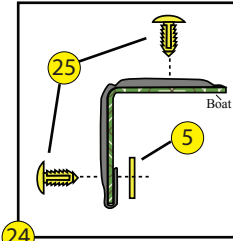

Commander 120

Year: 2011

Date: 10/24/10

Rev: 001

Wilderness Systems Commander 120

LOCATOR

Locator	SKU #	Product Description	
1	9800440	Endcaps - Slidetrax Rail, (2pk)	https://www.harmonygear.com/product/a/9800440/b/c
2	9800405	Screw - Truss, 10-32 x 3/4 (5pk)	https://www.harmonygear.com/product/a/9800405/b/c
3	9800247	Handle - Comfort Carry (2pk)	https://www.harmonygear.com/product/a/9800247/b/c
4	9800248	Screw - Truss, 1/4-20 x 3/4 (5pk)	https://www.harmonygear.com/product/a/9800248/b/c
5	9800249	Washer - Nylon, 1/4 (5 pk)	https://www.harmonygear.com/product/a/9800249/b/c
6	9800250	Logo - Wilderness Systems Chrome Dome (2pk)	https://www.harmonygear.com/product/a/9800250/b/c
7	9800455	Wall - vertical, Commander 120 Bow w/brkt (ea)	https://www.harmonygear.com/product/a/9800455/b/c
8	9800416	Screw - Flathead, #10 x 1-1/2" (5pk)	https://www.harmonygear.com/product/a/9800416/b/c
9	9800266	Bungee Cord - 1/4" X 20', BLK	https://www.harmonygear.com/product/a/9800266/b/c
10	9800444	Shaft - aluminum 23-3/4", Blk, (ea)	https://www.harmonygear.com/product/a/9800444/b/c
11	9800217	Pad - Commander Bow Thwart (ea)	https://www.harmonygear.com/product/a/9800217/b/c
12	9800411	Screw - Trusshead, 1/4-20x1-3/4 (5pk)	https://www.harmonygear.com/product/a/9800411/b/c
13	9800257	Washer - Stainless Steel & Neoprene Combination, 1/4 (5 pk)	https://www.harmonygear.com/product/a/9800257/b/c
14	9800348	Washer - Flat, stainless, 1/4" (5pk)	https://www.harmonygear.com/product/a/9800348/b/c
15	9800259	Nut - Locking, Stainless Steel, 1/4-20 (5pk)	https://www.harmonygear.com/product/a/9800259/b/c
16	9800414	Screw, Slidetrax, 10-32x5/8 buttonhead (5pk)	https://www.harmonygear.com/product/a/9800414/b/c
17	9800261	Washer - Stainless Steel, 3/16 (5pk)	https://www.harmonygear.com/product/a/9800261/b/c
18	9800253	Washer - Stainless Steel & Neoprene Combination, 10 x 5/8 (5pk)	https://www.harmonygear.com/product/a/9800253/b/c
19	9800254	Nut - Locking, with cap, 10-32 (5pk)	https://www.harmonygear.com/product/a/9800254/b/c
20	9800293	Slidetrax Rail,black, xx"	https://www.harmonygear.com/product/a/9800293/b/c
21	8023040	Kit - Slidelock Footbraces, Includes all Hardware (LH & RH)	https://www.harmonygear.com/product/a/8023040/b/c
22	9800415	Screw - Trusshead, 14 x 3/4" (5pk)	https://www.harmonygear.com/product/a/9800415/b/c
23	9800418	Washer - Neoprene, 1/4 x 5/8" (5pk)	https://www.harmonygear.com/product/a/9800418/b/c
24	9800204	Pads - Thigh, Commanders, w/hrdwre, complete (R&L)	https://www.harmonygear.com/product/a/9800204/b/c
25	9800255	Fastener - Push Rivet, Plastic (5pk)	https://www.harmonygear.com/product/a/9800255/b/c
26	9800437	Assembly - Commander Seat, complete (ea)	https://www.harmonygear.com/product/a/9800437/b/c
27	9800020	Pad - Phase 3 Seat / Leg Lifter	https://www.harmonygear.com/product/a/9800020/b/c
28	9800207	Pad - Commander Seatback (ea)	https://www.harmonygear.com/product/a/9800207/b/c
29	9800369	Fitting - LED Pull Ring (5pk)	https://www.harmonygear.com/product/a/9800369/b/c
30	9800434	Assembly - Seat Mounting System, complete (R&L)	https://www.harmonygear.com/product/a/9800434/b/c
31	9800366	Deck Fitting - Jam Cleat (5pk)	https://www.harmonygear.com/product/a/9800366/b/c
32	9800425	Rivet - Aluminum, AD66, black (5pk)	https://www.harmonygear.com/product/a/9800425/b/c
33	9800445	Shaft - aluminum, 224 cm, black (ea)	https://www.harmonygear.com/product/a/9800445/b/c
34	9800438	Seat Mounting Kit - Commander 120 (R&L)	https://www.harmonygear.com/product/a/9800438/b/c
35	9800298	Screw - Truss, 1/4-20 x 1 (5pk)	https://www.harmonygear.com/product/a/9800298/b/c
36	9800419	Washer - Stainless, 1/4x1x1/16 (5pk)	https://www.harmonygear.com/product/a/9800419/b/c
37	9800457	Bulkhead - Commander 120, stern (ea)	https://www.harmonygear.com/product/a/9800457/b/c
38	9800628	Bulkhead Sealant (Grey) 5 oz.	https://www.harmonygear.com/product/a/9800628/b/c
39	8023063	Fitting - Slidetrax Tie-Down (4pk)	https://www.harmonygear.com/product/a/8023063/b/c
40	9800429	Fitting - Slide Trax Tie Down, Blk, molded (2pk)	https://www.harmonygear.com/product/a/9800429/b/c
41	9800430	Plate - Slide Trax,Brass (5 pk)	https://www.harmonygear.com/product/a/9800430/b/c
42	9800413	Screw - Socket head, 1/4-20x1/2" (5 pk)	https://www.harmonygear.com/product/a/9800413/b/c
43	9800439	Slidetrax Rail - aluminum, 143"/363cm, Black (ea)	https://www.harmonygear.com/product/a/9800439/b/c
44	9800426	Rivet - Aluminum,AB68, Black (5pk)	https://www.harmonygear.com/product/a/9800426/b/c
45	9800421	Washer - Stainless, Flat, #10 x 11/16" (5pk)	https://www.harmonygear.com/product/a/9800421/b/c
46	9800407	Screw - Trusshead, 10-32x1-1/4" (5pk)	https://www.harmonygear.com/product/a/9800407/b/c
47	9800262	Nut - Wellnut, 10-32 (5pk)	https://www.harmonygear.com/product/a/9800262/b/c
48	9800211	Kit - Kayak Skid Plate incl. hardware	https://www.harmonygear.com/product/a/9800211/b/c
49	9800443	Skid Plate - Kayak, plate only	https://www.harmonygear.com/product/a/9800443/b/c
50	9800422	Washer - Stainless/Neoprene #10x3/4" (5pk)	https://www.harmonygear.com/product/a/9800422/b/c
51	9800368	Drainplug (5pk)	https://www.harmonygear.com/product/a/9800368/b/c
52	9800409	Screw - Trusshead, 1/4-20x3/8" (5pk)	https://www.harmonygear.com/product/a/9800409/b/c
53	9800420	Washer - Neoprene, 1/4"x 1/2" (5pk)	https://www.harmonygear.com/product/a/9800420/b/c