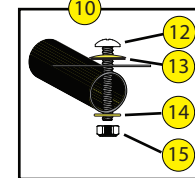

Commander 120

Year: 2011

Date: 10/24/10

Rev: 001

Wilderness Systems Commander 120

LOCATOR

Locator	SKU #	Product Description	
1	9800440	Endcaps - Slidetrax Rail, (2pk)	https://www.harmonygear.com/product/a/9800440/b/c
2	9800405	Screw - Truss, 10-32 x 3/4 (5pk)	https://www.harmonygear.com/product/a/9800405/b/c
3	9800247	Handle - Comfort Carry (2pk)	https://www.harmonygear.com/product/a/9800247/b/c
4	9800248	Screw - Truss, 1/4-20 x 3/4 (5pk)	https://www.harmonygear.com/product/a/9800248/b/c
5	9800249	Washer - Nylon, 1/4 (5 pk)	https://www.harmonygear.com/product/a/9800249/b/c
6	9800250	Logo - Wilderness Systems Chrome Dome (2pk)	https://www.harmonygear.com/product/a/9800250/b/c
7	9800455	Wall - vertical, Commander 120 Bow w/brkt (ea)	https://www.harmonygear.com/product/a/9800455/b/c
8	9800416	Screw - Flathead, #10 x 1-1/2" (5pk)	https://www.harmonygear.com/product/a/9800416/b/c
9	9800266	Bungee Cord - 1/4" X 20', BLK	https://www.harmonygear.com/product/a/9800266/b/c
10	9800444	Shaft - aluminum 23-3/4", Blk, (ea)	https://www.harmonygear.com/product/a/9800444/b/c
11	9800217	Pad - Commander Bow Thwart (ea)	https://www.harmonygear.com/product/a/9800217/b/c
12	9800411	Screw - Trusshead, 1/4-20x1-3/4 (5pk)	https://www.harmonygear.com/product/a/9800411/b/c
13	9800257	Washer - Stainless Steel & Neoprene Combination, 1/4 (5 pk)	https://www.harmonygear.com/product/a/9800257/b/c
14	9800348	Washer - Flat, stainless, 1/4" (5pk)	https://www.harmonygear.com/product/a/9800348/b/c
15	9800259	Nut - Locking, Stainless Steel, 1/4-20 (5pk)	https://www.harmonygear.com/product/a/9800259/b/c
16	9800414	Screw, Slidetrax, 10-32x5/8 buttonhead (5pk)	https://www.harmonygear.com/product/a/9800414/b/c
17	9800261	Washer - Stainless Steel, 3/16 (5pk)	https://www.harmonygear.com/product/a/9800261/b/c
18	9800253	Washer - Stainless Steel & Neoprene Combination, 10 x 5/8 (5pk)	https://www.harmonygear.com/product/a/9800253/b/c
19	9800254	Nut - Locking, with cap, 10-32 (5pk)	https://www.harmonygear.com/product/a/9800254/b/c
20	9800293	Slidetrax Rail,black, xx"	https://www.harmonygear.com/product/a/9800293/b/c
21	8023040	Kit - Slidelock Footbraces, Includes all Hardware (LH & RH)	https://www.harmonygear.com/product/a/8023040/b/c
22	9800415	Screw - Trusshead, 14 x 3/4" (5pk)	https://www.harmonygear.com/product/a/9800415/b/c
23	9800418	Washer - Neoprene, 1/4 x 5/8" (5pk)	https://www.harmonygear.com/product/a/9800418/b/c
24	9800204	Pads - Thigh, Commanders, w/hrdwre, complete (R&L)	https://www.harmonygear.com/product/a/9800204/b/c
25	9800255	Fastener - Push Rivet, Plastic (5pk)	https://www.harmonygear.com/product/a/9800255/b/c
26	9800437	Assembly - Commander Seat, complete (ea)	https://www.harmonygear.com/product/a/9800437/b/c
27	9800020	Pad - Phase 3 Seat / Leg Lifter	https://www.harmonygear.com/product/a/9800020/b/c
28	9800207	Pad - Commander Seatback (ea)	https://www.harmonygear.com/product/a/9800207/b/c
29	9800369	Fitting - LED Pull Ring (5pk)	https://www.harmonygear.com/product/a/9800369/b/c
30	9800434	Assembly - Seat Mounting System, complete (R&L)	https://www.harmonygear.com/product/a/9800434/b/c
31	9800366	Deck Fitting - Jam Cleat (5pk)	https://www.harmonygear.com/product/a/9800366/b/c
32	9800425	Rivet - Aluminum, AD66, black (5pk)	https://www.harmonygear.com/product/a/9800425/b/c
33	9800445	Shaft - aluminum, 224 cm, black (ea)	https://www.harmonygear.com/product/a/9800445/b/c
34	9800438	Seat Mounting Kit - Commander 120 (R&L)	https://www.harmonygear.com/product/a/9800438/b/c
35	9800298	Screw - Truss, 1/4-20 x 1 (5pk)	https://www.harmonygear.com/product/a/9800298/b/c
36	9800419	Washer - Stainless, 1/4x1x1/16 (5pk)	https://www.harmonygear.com/product/a/9800419/b/c
37	9800457	Bulkhead - Commander 120, stern (ea)	https://www.harmonygear.com/product/a/9800457/b/c
38	9800628	Bulkhead Sealant (Grey) 5 oz.	https://www.harmonygear.com/product/a/9800628/b/c
39	8023063	Fitting - Slidetrax Tie-Down (4pk)	https://www.harmonygear.com/product/a/8023063/b/c
40	9800429	Fitting - Slide Trax Tie Down, Blk, molded (2pk)	https://www.harmonygear.com/product/a/9800429/b/c
41	9800430	Plate - Slide Trax,Brass (5 pk)	https://www.harmonygear.com/product/a/9800430/b/c
42	9800413	Screw - Socket head, 1/4-20x1/2" (5 pk)	https://www.harmonygear.com/product/a/9800413/b/c
43	9800439	Slidetrax Rail - aluminum, 143"/363cm, Black (ea)	https://www.harmonygear.com/product/a/9800439/b/c
44	9800426	Rivet - Aluminum,AB68, Black (5pk)	https://www.harmonygear.com/product/a/9800426/b/c
45	9800421	Washer - Stainless, Flat, #10 x 11/16" (5pk)	https://www.harmonygear.com/product/a/9800421/b/c
46	9800407	Screw - Trusshead, 10-32x1-1/4" (5pk)	https://www.harmonygear.com/product/a/9800407/b/c
47	9800262	Nut - Wellnut, 10-32 (5pk)	https://www.harmonygear.com/product/a/9800262/b/c
48	9800211	Kit - Kayak Skid Plate incl. hardware	https://www.harmonygear.com/product/a/9800211/b/c
49	9800443	Skid Plate - Kayak, plate only	https://www.harmonygear.com/product/a/9800443/b/c
50	9800422	Washer - Stainless/Neoprene #10x3/4" (5pk)	https://www.harmonygear.com/product/a/9800422/b/c
51	9800368	Drainplug (5pk)	https://www.harmonygear.com/product/a/9800368/b/c
52	9800409	Screw - Trusshead, 1/4-20x3/8" (5pk)	https://www.harmonygear.com/product/a/9800409/b/c
53	9800420	Washer - Neoprene, 1/4"x 1/2" (5pk)	https://www.harmonygear.com/product/a/9800420/b/c