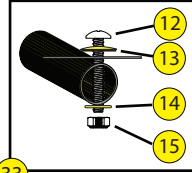

Commander 120

Year: 2011

Date: 10/24/10

Rev: 001

Wilderness Systems Commander 120

LOCATOR

Locator	SKU #	Product Description	
1	9800440	Endcaps - Slidetrax Rail, (2pk)	https://www.harmonygear.com/product/a/9800440/b/c
2	9800405	Screw - Truss, 10-32 x 3/4 (5pk)	https://www.harmonygear.com/product/a/9800405/b/c
3	9800247	Handle - Comfort Carry (2pk)	https://www.harmonygear.com/product/a/9800247/b/c
4	9800248	Screw - Truss, 1/4-20 x 3/4 (5pk)	https://www.harmonygear.com/product/a/9800248/b/c
5	9800249	Washer - Nylon, 1/4 (5 pk)	https://www.harmonygear.com/product/a/9800249/b/c
6	9800250	Logo - Wilderness Systems Chrome Dome (2pk)	https://www.harmonygear.com/product/a/9800250/b/c
7	9800455	Wall - vertical, Commander 120 Bow w/brkt (ea)	https://www.harmonygear.com/product/a/9800455/b/c
8	9800416	Screw - Flathead, #10 x 1-1/2" (5pk)	https://www.harmonygear.com/product/a/9800416/b/c
9	9800266	Bungee Cord - 1/4" X 20', BLK	https://www.harmonygear.com/product/a/9800266/b/c
10	9800444	Shaft - aluminum 23-3/4", Blk, (ea)	https://www.harmonygear.com/product/a/9800444/b/c
11	9800217	Pad - Commander Bow Thwart (ea)	https://www.harmonygear.com/product/a/9800217/b/c
12	9800411	Screw - Trusshead, 1/4-20x1-3/4 (5pk)	https://www.harmonygear.com/product/a/9800411/b/c
13	9800257	Washer - Stainless Steel & Neoprene Combination, 1/4 (5 pk)	https://www.harmonygear.com/product/a/9800257/b/c
14	9800348	Washer - Flat, stainless, 1/4" (5pk)	https://www.harmonygear.com/product/a/9800348/b/c
15	9800259	Nut - Locking, Stainless Steel, 1/4-20 (5pk)	https://www.harmonygear.com/product/a/9800259/b/c
16	9800414	Screw, Slidetrax, 10-32x5/8 buttonhead (5pk)	https://www.harmonygear.com/product/a/9800414/b/c
17	9800261	Washer - Stainless Steel, 3/16 (5pk)	https://www.harmonygear.com/product/a/9800261/b/c
18	9800253	Washer - Stainless Steel & Neoprene Combination, 10 x 5/8 (5pk)	https://www.harmonygear.com/product/a/9800253/b/c
19	9800254	Nut - Locking, with cap, 10-32 (5pk)	https://www.harmonygear.com/product/a/9800254/b/c
20	9800293	Slidetrax Rail,black, xx"	https://www.harmonygear.com/product/a/9800293/b/c
21	8023040	Kit - Slidelock Footbraces, Includes all Hardware (LH & RH)	https://www.harmonygear.com/product/a/8023040/b/c
22	9800415	Screw - Trusshead, 14 x 3/4" (5pk)	https://www.harmonygear.com/product/a/9800415/b/c
23	9800418	Washer - Neoprene, 1/4 x 5/8" (5pk)	https://www.harmonygear.com/product/a/9800418/b/c
24	9800204	Pads - Thigh, Commanders, w/hrdwre, complete (R&L)	https://www.harmonygear.com/product/a/9800204/b/c
25	9800255	Fastener - Push Rivet, Plastic (5pk)	https://www.harmonygear.com/product/a/9800255/b/c
26	9800437	Assembly - Commander Seat, complete (ea)	https://www.harmonygear.com/product/a/9800437/b/c
27	9800020	Pad - Phase 3 Seat / Leg Lifter	https://www.harmonygear.com/product/a/9800020/b/c
28	9800207	Pad - Commander Seatback (ea)	https://www.harmonygear.com/product/a/9800207/b/c
29	9800369	Fitting - LED Pull Ring (5pk)	https://www.harmonygear.com/product/a/9800369/b/c
30	9800434	Assembly - Seat Mounting System, complete (R&L)	https://www.harmonygear.com/product/a/9800434/b/c
31	9800366	Deck Fitting - Jam Cleat (5pk)	https://www.harmonygear.com/product/a/9800366/b/c
32	9800425	Rivet - Aluminum, AD66, black (5pk)	https://www.harmonygear.com/product/a/9800425/b/c
33	9800445	Shaft - aluminum, 224 cm, black (ea)	https://www.harmonygear.com/product/a/9800445/b/c
34	9800438	Seat Mounting Kit - Commander 120 (R&L)	https://www.harmonygear.com/product/a/9800438/b/c
35	9800298	Screw - Truss, 1/4-20 x 1 (5pk)	https://www.harmonygear.com/product/a/9800298/b/c
36	9800419	Washer - Stainless, 1/4x1x1/16 (5pk)	https://www.harmonygear.com/product/a/9800419/b/c
37	9800457	Bulkhead - Commander 120, stern (ea)	https://www.harmonygear.com/product/a/9800457/b/c
38	9800628	Bulkhead Sealant (Grey) 5 oz.	https://www.harmonygear.com/product/a/9800628/b/c
39	8023063	Fitting - Slidetrax Tie-Down (4pk)	https://www.harmonygear.com/product/a/8023063/b/c
40	9800429	Fitting - Slide Trax Tie Down, Blk, molded (2pk)	https://www.harmonygear.com/product/a/9800429/b/c
41	9800430	Plate - Slide Trax,Brass (5 pk)	https://www.harmonygear.com/product/a/9800430/b/c
42	9800413	Screw - Socket head, 1/4-20x1/2" (5 pk)	https://www.harmonygear.com/product/a/9800413/b/c
43	9800439	Slidetrax Rail - aluminum, 143"/363cm, Black (ea)	https://www.harmonygear.com/product/a/9800439/b/c
44	9800426	Rivet - Aluminum,AB68, Black (5pk)	https://www.harmonygear.com/product/a/9800426/b/c
45	9800421	Washer - Stainless, Flat, #10 x 11/16" (5pk)	https://www.harmonygear.com/product/a/9800421/b/c
46	9800407	Screw - Trusshead, 10-32x1-1/4" (5pk)	https://www.harmonygear.com/product/a/9800407/b/c
47	9800262	Nut - Wellnut, 10-32 (5pk)	https://www.harmonygear.com/product/a/9800262/b/c
48	9800211	Kit - Kayak Skid Plate incl. hardware	https://www.harmonygear.com/product/a/9800211/b/c
49	9800443	Skid Plate - Kayak, plate only	https://www.harmonygear.com/product/a/9800443/b/c
50	9800422	Washer - Stainless/Neoprene #10x3/4" (5pk)	https://www.harmonygear.com/product/a/9800422/b/c
51	9800368	Drainplug (5pk)	https://www.harmonygear.com/product/a/9800368/b/c
52	9800409	Screw - Trusshead, 1/4-20x3/8" (5pk)	https://www.harmonygear.com/product/a/9800409/b/c
53	9800420	Washer - Neoprene, 1/4"x 1/2" (5pk)	https://www.harmonygear.com/product/a/9800420/b/c