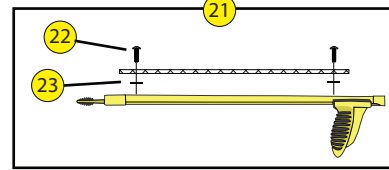

Commander 120

Year: 2011

Date: 10/24/10

Rev: 001

Wilderness Systems Commander 120

LOCATOR

Locator	SKU #	Product Description	
1	9800440	Endcaps - Slidetrax Rail, (2pk)	https://www.harmonygear.com/product/a/9800440/b/c
2	9800405	Screw - Truss, 10-32 x 3/4 (5pk)	https://www.harmonygear.com/product/a/9800405/b/c
3	9800247	Handle - Comfort Carry (2pk)	https://www.harmonygear.com/product/a/9800247/b/c
4	9800248	Screw - Truss, 1/4-20 x 3/4 (5pk)	https://www.harmonygear.com/product/a/9800248/b/c
5	9800249	Washer - Nylon, 1/4 (5 pk)	https://www.harmonygear.com/product/a/9800249/b/c
6	9800250	Logo - Wilderness Systems Chrome Dome (2pk)	https://www.harmonygear.com/product/a/9800250/b/c
7	9800455	Wall - vertical, Commander 120 Bow w/brkt (ea)	https://www.harmonygear.com/product/a/9800455/b/c
8	9800416	Screw - Flathead, #10 x 1-1/2" (5pk)	https://www.harmonygear.com/product/a/9800416/b/c
9	9800266	Bungee Cord - 1/4" X 20', BLK	https://www.harmonygear.com/product/a/9800266/b/c
10	9800444	Shaft - aluminum 23-3/4", Blk, (ea)	https://www.harmonygear.com/product/a/9800444/b/c
11	9800217	Pad - Commander Bow Thwart (ea)	https://www.harmonygear.com/product/a/9800217/b/c
12	9800411	Screw - Trusshead, 1/4-20x1-3/4 (5pk)	https://www.harmonygear.com/product/a/9800411/b/c
13	9800257	Washer - Stainless Steel & Neoprene Combination, 1/4 (5 pk)	https://www.harmonygear.com/product/a/9800257/b/c
14	9800348	Washer - Flat, stainless, 1/4" (5pk)	https://www.harmonygear.com/product/a/9800348/b/c
15	9800259	Nut - Locking, Stainless Steel, 1/4-20 (5pk)	https://www.harmonygear.com/product/a/9800259/b/c
16	9800414	Screw, Slidetrax, 10-32x5/8 buttonhead (5pk)	https://www.harmonygear.com/product/a/9800414/b/c
17	9800261	Washer - Stainless Steel, 3/16 (5pk)	https://www.harmonygear.com/product/a/9800261/b/c
18	9800253	Washer - Stainless Steel & Neoprene Combination, 10 x 5/8 (5pk)	https://www.harmonygear.com/product/a/9800253/b/c
19	9800254	Nut - Locking, with cap, 10-32 (5pk)	https://www.harmonygear.com/product/a/9800254/b/c
20	9800293	Slidetrax Rail,black, xx"	https://www.harmonygear.com/product/a/9800293/b/c
21	8023040	Kit - Slidelock Footbraces, Includes all Hardware (LH & RH)	https://www.harmonygear.com/product/a/8023040/b/c
22	9800415	Screw - Trusshead, 14 x 3/4" (5pk)	https://www.harmonygear.com/product/a/9800415/b/c
23	9800418	Washer - Neoprene, 1/4 x 5/8" (5pk)	https://www.harmonygear.com/product/a/9800418/b/c
24	9800204	Pads - Thigh, Commanders, w/hrdwre, complete (R&L)	https://www.harmonygear.com/product/a/9800204/b/c
25	9800255	Fastener - Push Rivet, Plastic (5pk)	https://www.harmonygear.com/product/a/9800255/b/c
26	9800437	Assembly - Commander Seat, complete (ea)	https://www.harmonygear.com/product/a/9800437/b/c
27	9800020	Pad - Phase 3 Seat / Leg Lifter	https://www.harmonygear.com/product/a/9800020/b/c
28	9800207	Pad - Commander Seatback (ea)	https://www.harmonygear.com/product/a/9800207/b/c
29	9800369	Fitting - LED Pull Ring (5pk)	https://www.harmonygear.com/product/a/9800369/b/c
30	9800434	Assembly - Seat Mounting System, complete (R&L)	https://www.harmonygear.com/product/a/9800434/b/c
31	9800366	Deck Fitting - Jam Cleat (5pk)	https://www.harmonygear.com/product/a/9800366/b/c
32	9800425	Rivet - Aluminum, AD66, black (5pk)	https://www.harmonygear.com/product/a/9800425/b/c
33	9800445	Shaft - aluminum, 224 cm, black (ea)	https://www.harmonygear.com/product/a/9800445/b/c
34	9800438	Seat Mounting Kit - Commander 120 (R&L)	https://www.harmonygear.com/product/a/9800438/b/c
35	9800298	Screw - Truss, 1/4-20 x 1 (5pk)	https://www.harmonygear.com/product/a/9800298/b/c
36	9800419	Washer - Stainless, 1/4x1x1/16 (5pk)	https://www.harmonygear.com/product/a/9800419/b/c
37	9800457	Bulkhead - Commander 120, stern (ea)	https://www.harmonygear.com/product/a/9800457/b/c
38	9800628	Bulkhead Sealant (Grey) 5 oz.	https://www.harmonygear.com/product/a/9800628/b/c
39	8023063	Fitting - Slidetrax Tie-Down (4pk)	https://www.harmonygear.com/product/a/8023063/b/c
40	9800429	Fitting - Slide Trax Tie Down, Blk, molded (2pk)	https://www.harmonygear.com/product/a/9800429/b/c
41	9800430	Plate - Slide Trax,Brass (5 pk)	https://www.harmonygear.com/product/a/9800430/b/c
42	9800413	Screw - Socket head, 1/4-20x1/2" (5 pk)	https://www.harmonygear.com/product/a/9800413/b/c
43	9800439	Slidetrax Rail - aluminum, 143"/363cm, Black (ea)	https://www.harmonygear.com/product/a/9800439/b/c
44	9800426	Rivet - Aluminum,AB68, Black (5pk)	https://www.harmonygear.com/product/a/9800426/b/c
45	9800421	Washer - Stainless, Flat, #10 x 11/16" (5pk)	https://www.harmonygear.com/product/a/9800421/b/c
46	9800407	Screw - Trusshead, 10-32x1-1/4" (5pk)	https://www.harmonygear.com/product/a/9800407/b/c
47	9800262	Nut - Wellnut, 10-32 (5pk)	https://www.harmonygear.com/product/a/9800262/b/c
48	9800211	Kit - Kayak Skid Plate incl. hardware	https://www.harmonygear.com/product/a/9800211/b/c
49	9800443	Skid Plate - Kayak, plate only	https://www.harmonygear.com/product/a/9800443/b/c
50	9800422	Washer - Stainless/Neoprene #10x3/4" (5pk)	https://www.harmonygear.com/product/a/9800422/b/c
51	9800368	Drainplug (5pk)	https://www.harmonygear.com/product/a/9800368/b/c
52	9800409	Screw - Trusshead, 1/4-20x3/8" (5pk)	https://www.harmonygear.com/product/a/9800409/b/c
53	9800420	Washer - Neoprene, 1/4"x 1/2" (5pk)	https://www.harmonygear.com/product/a/9800420/b/c