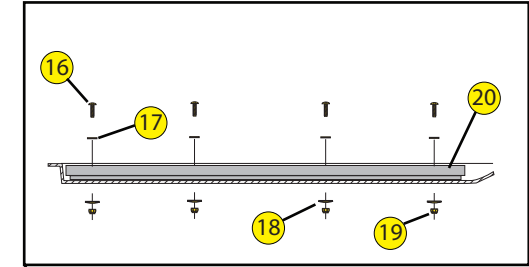

Commander 120

Year: 2011

Date: 10/24/10

Rev: 001

Wilderness Systems Commander 120

LOCATOR

Locator	SKU #	Product Description	
1	9800440	Endcaps - Slidetrax Rail, (2pk)	https://www.harmonygear.com/product/a/9800440/b/c
2	9800405	Screw - Truss, 10-32 x 3/4 (5pk)	https://www.harmonygear.com/product/a/9800405/b/c
3	9800247	Handle - Comfort Carry (2pk)	https://www.harmonygear.com/product/a/9800247/b/c
4	9800248	Screw - Truss, 1/4-20 x 3/4 (5pk)	https://www.harmonygear.com/product/a/9800248/b/c
5	9800249	Washer - Nylon, 1/4 (5 pk)	https://www.harmonygear.com/product/a/9800249/b/c
6	9800250	Logo - Wilderness Systems Chrome Dome (2pk)	https://www.harmonygear.com/product/a/9800250/b/c
7	9800455	Wall - vertical, Commander 120 Bow w/brkt (ea)	https://www.harmonygear.com/product/a/9800455/b/c
8	9800416	Screw - Flathead, #10 x 1-1/2" (5pk)	https://www.harmonygear.com/product/a/9800416/b/c
9	9800266	Bungee Cord - 1/4" X 20', BLK	https://www.harmonygear.com/product/a/9800266/b/c
10	9800444	Shaft - aluminum 23-3/4", Blk, (ea)	https://www.harmonygear.com/product/a/9800444/b/c
11	9800217	Pad - Commander Bow Thwart (ea)	https://www.harmonygear.com/product/a/9800217/b/c
12	9800411	Screw - Trusshead, 1/4-20x1-3/4 (5pk)	https://www.harmonygear.com/product/a/9800411/b/c
13	9800257	Washer - Stainless Steel & Neoprene Combination, 1/4 (5 pk)	https://www.harmonygear.com/product/a/9800257/b/c
14	9800348	Washer - Flat, stainless, 1/4" (5pk)	https://www.harmonygear.com/product/a/9800348/b/c
15	9800259	Nut - Locking, Stainless Steel, 1/4-20 (5pk)	https://www.harmonygear.com/product/a/9800259/b/c
16	9800414	Screw, Slidetrax, 10-32x5/8 buttonhead (5pk)	https://www.harmonygear.com/product/a/9800414/b/c
17	9800261	Washer - Stainless Steel, 3/16 (5pk)	https://www.harmonygear.com/product/a/9800261/b/c
18	9800253	Washer - Stainless Steel & Neoprene Combination, 10 x 5/8 (5pk)	https://www.harmonygear.com/product/a/9800253/b/c
19	9800254	Nut - Locking, with cap, 10-32 (5pk)	https://www.harmonygear.com/product/a/9800254/b/c
20	9800293	Slidetrax Rail,black, xx"	https://www.harmonygear.com/product/a/9800293/b/c
21	8023040	Kit - Slidelock Footbraces, Includes all Hardware (LH & RH)	https://www.harmonygear.com/product/a/8023040/b/c
22	9800415	Screw - Trusshead, 14 x 3/4" (5pk)	https://www.harmonygear.com/product/a/9800415/b/c
23	9800418	Washer - Neoprene, 1/4 x 5/8" (5pk)	https://www.harmonygear.com/product/a/9800418/b/c
24	9800204	Pads - Thigh, Commanders, w/hrdwre, complete (R&L)	https://www.harmonygear.com/product/a/9800204/b/c
25	9800255	Fastener - Push Rivet, Plastic (5pk)	https://www.harmonygear.com/product/a/9800255/b/c
26	9800437	Assembly - Commander Seat, complete (ea)	https://www.harmonygear.com/product/a/9800437/b/c
27	9800020	Pad - Phase 3 Seat / Leg Lifter	https://www.harmonygear.com/product/a/9800020/b/c
28	9800207	Pad - Commander Seatback (ea)	https://www.harmonygear.com/product/a/9800207/b/c
29	9800369	Fitting - LED Pull Ring (5pk)	https://www.harmonygear.com/product/a/9800369/b/c
30	9800434	Assembly - Seat Mounting System, complete (R&L)	https://www.harmonygear.com/product/a/9800434/b/c
31	9800366	Deck Fitting - Jam Cleat (5pk)	https://www.harmonygear.com/product/a/9800366/b/c
32	9800425	Rivet - Aluminum, AD66, black (5pk)	https://www.harmonygear.com/product/a/9800425/b/c
33	9800445	Shaft - aluminum, 224 cm, black (ea)	https://www.harmonygear.com/product/a/9800445/b/c
34	9800438	Seat Mounting Kit - Commander 120 (R&L)	https://www.harmonygear.com/product/a/9800438/b/c
35	9800298	Screw - Truss, 1/4-20 x 1 (5pk)	https://www.harmonygear.com/product/a/9800298/b/c
36	9800419	Washer - Stainless, 1/4x1x1/16 (5pk)	https://www.harmonygear.com/product/a/9800419/b/c
37	9800457	Bulkhead - Commander 120, stern (ea)	https://www.harmonygear.com/product/a/9800457/b/c
38	9800628	Bulkhead Sealant (Grey) 5 oz.	https://www.harmonygear.com/product/a/9800628/b/c
39	8023063	Fitting - Slidetrax Tie-Down (4pk)	https://www.harmonygear.com/product/a/8023063/b/c
40	9800429	Fitting - Slide Trax Tie Down, Blk, molded (2pk)	https://www.harmonygear.com/product/a/9800429/b/c
41	9800430	Plate - Slide Trax,Brass (5 pk)	https://www.harmonygear.com/product/a/9800430/b/c
42	9800413	Screw - Socket head, 1/4-20x1/2" (5 pk)	https://www.harmonygear.com/product/a/9800413/b/c
43	9800439	Slidetrax Rail - aluminum, 143"/363cm, Black (ea)	https://www.harmonygear.com/product/a/9800439/b/c
44	9800426	Rivet - Aluminum,AB68, Black (5pk)	https://www.harmonygear.com/product/a/9800426/b/c
45	9800421	Washer - Stainless, Flat, #10 x 11/16" (5pk)	https://www.harmonygear.com/product/a/9800421/b/c
46	9800407	Screw - Trusshead, 10-32x1-1/4" (5pk)	https://www.harmonygear.com/product/a/9800407/b/c
47	9800262	Nut - Wellnut, 10-32 (5pk)	https://www.harmonygear.com/product/a/9800262/b/c
48	9800211	Kit - Kayak Skid Plate incl. hardware	https://www.harmonygear.com/product/a/9800211/b/c
49	9800443	Skid Plate - Kayak, plate only	https://www.harmonygear.com/product/a/9800443/b/c
50	9800422	Washer - Stainless/Neoprene #10x3/4" (5pk)	https://www.harmonygear.com/product/a/9800422/b/c
51	9800368	Drainplug (5pk)	https://www.harmonygear.com/product/a/9800368/b/c
52	9800409	Screw - Trusshead, 1/4-20x3/8" (5pk)	https://www.harmonygear.com/product/a/9800409/b/c
53	9800420	Washer - Neoprene, 1/4"x 1/2" (5pk)	https://www.harmonygear.com/product/a/9800420/b/c