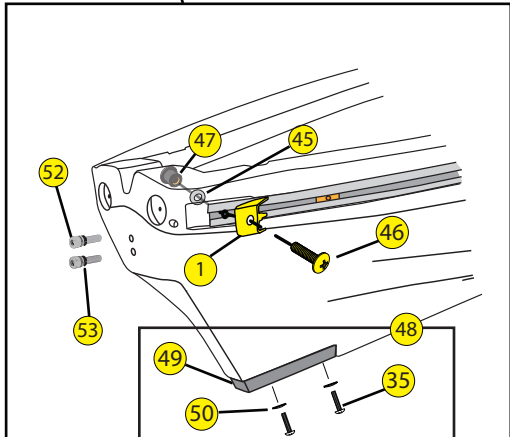

Commander 120

Year: 2011

Date: 10/24/10

Rev: 001

Wilderness Systems Commander 120

LOCATOR

Locator	SKU #	Product Description	
1	9800440	Endcaps - Slidetrax Rail, (2pk)	https://www.harmonygear.com/product/a/9800440/b/c
2	9800405	Screw - Truss, 10-32 x 3/4 (5pk)	https://www.harmonygear.com/product/a/9800405/b/c
3	9800247	Handle - Comfort Carry (2pk)	https://www.harmonygear.com/product/a/9800247/b/c
4	9800248	Screw - Truss, 1/4-20 x 3/4 (5pk)	https://www.harmonygear.com/product/a/9800248/b/c
5	9800249	Washer - Nylon, 1/4 (5 pk)	https://www.harmonygear.com/product/a/9800249/b/c
6	9800250	Logo - Wilderness Systems Chrome Dome (2pk)	https://www.harmonygear.com/product/a/9800250/b/c
7	9800455	Wall - vertical, Commander 120 Bow w/brkt (ea)	https://www.harmonygear.com/product/a/9800455/b/c
8	9800416	Screw - Flathead, #10 x 1-1/2" (5pk)	https://www.harmonygear.com/product/a/9800416/b/c
9	9800266	Bungee Cord - 1/4" X 20', BLK	https://www.harmonygear.com/product/a/9800266/b/c
10	9800444	Shaft - aluminum 23-3/4", Blk, (ea)	https://www.harmonygear.com/product/a/9800444/b/c
11	9800217	Pad - Commander Bow Thwart (ea)	https://www.harmonygear.com/product/a/9800217/b/c
12	9800411	Screw - Trusshead, 1/4-20x1-3/4 (5pk)	https://www.harmonygear.com/product/a/9800411/b/c
13	9800257	Washer - Stainless Steel & Neoprene Combination, 1/4 (5 pk)	https://www.harmonygear.com/product/a/9800257/b/c
14	9800348	Washer - Flat, stainless, 1/4" (5pk)	https://www.harmonygear.com/product/a/9800348/b/c
15	9800259	Nut - Locking, Stainless Steel, 1/4-20 (5pk)	https://www.harmonygear.com/product/a/9800259/b/c
16	9800414	Screw, Slidetrax, 10-32x5/8 buttonhead (5pk)	https://www.harmonygear.com/product/a/9800414/b/c
17	9800261	Washer - Stainless Steel, 3/16 (5pk)	https://www.harmonygear.com/product/a/9800261/b/c
18	9800253	Washer - Stainless Steel & Neoprene Combination, 10 x 5/8 (5pk)	https://www.harmonygear.com/product/a/9800253/b/c
19	9800254	Nut - Locking, with cap, 10-32 (5pk)	https://www.harmonygear.com/product/a/9800254/b/c
20	9800293	Slidetrax Rail,black, xx"	https://www.harmonygear.com/product/a/9800293/b/c
21	8023040	Kit - Slidelock Footbraces, Includes all Hardware (LH & RH)	https://www.harmonygear.com/product/a/8023040/b/c
22	9800415	Screw - Trusshead, 14 x 3/4" (5pk)	https://www.harmonygear.com/product/a/9800415/b/c
23	9800418	Washer - Neoprene, 1/4 x 5/8" (5pk)	https://www.harmonygear.com/product/a/9800418/b/c
24	9800204	Pads - Thigh, Commanders, w/hrdwre, complete (R&L)	https://www.harmonygear.com/product/a/9800204/b/c
25	9800255	Fastener - Push Rivet, Plastic (5pk)	https://www.harmonygear.com/product/a/9800255/b/c
26	9800437	Assembly - Commander Seat, complete (ea)	https://www.harmonygear.com/product/a/9800437/b/c
27	9800020	Pad - Phase 3 Seat / Leg Lifter	https://www.harmonygear.com/product/a/9800020/b/c
28	9800207	Pad - Commander Seatback (ea)	https://www.harmonygear.com/product/a/9800207/b/c
29	9800369	Fitting - LED Pull Ring (5pk)	https://www.harmonygear.com/product/a/9800369/b/c
30	9800434	Assembly - Seat Mounting System, complete (R&L)	https://www.harmonygear.com/product/a/9800434/b/c
31	9800366	Deck Fitting - Jam Cleat (5pk)	https://www.harmonygear.com/product/a/9800366/b/c
32	9800425	Rivet - Aluminum, AD66, black (5pk)	https://www.harmonygear.com/product/a/9800425/b/c
33	9800445	Shaft - aluminum, 224 cm, black (ea)	https://www.harmonygear.com/product/a/9800445/b/c
34	9800438	Seat Mounting Kit - Commander 120 (R&L)	https://www.harmonygear.com/product/a/9800438/b/c
35	9800298	Screw - Truss, 1/4-20 x 1 (5pk)	https://www.harmonygear.com/product/a/9800298/b/c
36	9800419	Washer - Stainless, 1/4x1x1/16 (5pk)	https://www.harmonygear.com/product/a/9800419/b/c
37	9800457	Bulkhead - Commander 120, stern (ea)	https://www.harmonygear.com/product/a/9800457/b/c
38	9800628	Bulkhead Sealant (Grey) 5 oz.	https://www.harmonygear.com/product/a/9800628/b/c
39	8023063	Fitting - Slidetrax Tie-Down (4pk)	https://www.harmonygear.com/product/a/8023063/b/c
40	9800429	Fitting - Slide Trax Tie Down, Blk, molded (2pk)	https://www.harmonygear.com/product/a/9800429/b/c
41	9800430	Plate - Slide Trax,Brass (5 pk)	https://www.harmonygear.com/product/a/9800430/b/c
42	9800413	Screw - Socket head, 1/4-20x1/2" (5 pk)	https://www.harmonygear.com/product/a/9800413/b/c
43	9800439	Slidetrax Rail - aluminum, 143"/363cm, Black (ea)	https://www.harmonygear.com/product/a/9800439/b/c
44	9800426	Rivet - Aluminum,AB68, Black (5pk)	https://www.harmonygear.com/product/a/9800426/b/c
45	9800421	Washer - Stainless, Flat, #10 x 11/16" (5pk)	https://www.harmonygear.com/product/a/9800421/b/c
46	9800407	Screw - Trusshead, 10-32x1-1/4" (5pk)	https://www.harmonygear.com/product/a/9800407/b/c
47	9800262	Nut - Wellnut, 10-32 (5pk)	https://www.harmonygear.com/product/a/9800262/b/c
48	9800211	Kit - Kayak Skid Plate incl. hardware	https://www.harmonygear.com/product/a/9800211/b/c
49	9800443	Skid Plate - Kayak, plate only	https://www.harmonygear.com/product/a/9800443/b/c
50	9800422	Washer - Stainless/Neoprene #10x3/4" (5pk)	https://www.harmonygear.com/product/a/9800422/b/c
51	9800368	Drainplug (5pk)	https://www.harmonygear.com/product/a/9800368/b/c
52	9800409	Screw - Trusshead, 1/4-20x3/8" (5pk)	https://www.harmonygear.com/product/a/9800409/b/c
53	9800420	Washer - Neoprene, 1/4"x 1/2" (5pk)	https://www.harmonygear.com/product/a/9800420/b/c