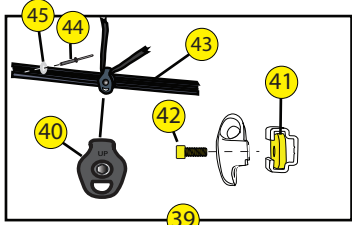

Commander 120

Year: 2011

Date: 10/24/10

Rev: 001

Wilderness Systems Commander 120

LOCATOR

Locator	SKU #	Product Description	
1	9800440	Endcaps - Slidetrax Rail, (2pk)	https://www.harmonygear.com/product/a/9800440/b/c
2	9800405	Screw - Truss, 10-32 x 3/4 (5pk)	https://www.harmonygear.com/product/a/9800405/b/c
3	9800247	Handle - Comfort Carry (2pk)	https://www.harmonygear.com/product/a/9800247/b/c
4	9800248	Screw - Truss, 1/4-20 x 3/4 (5pk)	https://www.harmonygear.com/product/a/9800248/b/c
5	9800249	Washer - Nylon, 1/4 (5 pk)	https://www.harmonygear.com/product/a/9800249/b/c
6	9800250	Logo - Wilderness Systems Chrome Dome (2pk)	https://www.harmonygear.com/product/a/9800250/b/c
7	9800455	Wall - vertical, Commander 120 Bow w/brkt (ea)	https://www.harmonygear.com/product/a/9800455/b/c
8	9800416	Screw - Flathead, #10 x 1-1/2" (5pk)	https://www.harmonygear.com/product/a/9800416/b/c
9	9800266	Bungee Cord - 1/4" X 20', BLK	https://www.harmonygear.com/product/a/9800266/b/c
10	9800444	Shaft - aluminum 23-3/4", Blk, (ea)	https://www.harmonygear.com/product/a/9800444/b/c
11	9800217	Pad - Commander Bow Thwart (ea)	https://www.harmonygear.com/product/a/9800217/b/c
12	9800411	Screw - Trusshead, 1/4-20x1-3/4 (5pk)	https://www.harmonygear.com/product/a/9800411/b/c
13	9800257	Washer - Stainless Steel & Neoprene Combination, 1/4 (5 pk)	https://www.harmonygear.com/product/a/9800257/b/c
14	9800348	Washer - Flat, stainless, 1/4" (5pk)	https://www.harmonygear.com/product/a/9800348/b/c
15	9800259	Nut - Locking, Stainless Steel, 1/4-20 (5pk)	https://www.harmonygear.com/product/a/9800259/b/c
16	9800414	Screw, Slidetrax, 10-32x5/8 buttonhead (5pk)	https://www.harmonygear.com/product/a/9800414/b/c
17	9800261	Washer - Stainless Steel, 3/16 (5pk)	https://www.harmonygear.com/product/a/9800261/b/c
18	9800253	Washer - Stainless Steel & Neoprene Combination, 10 x 5/8 (5pk)	https://www.harmonygear.com/product/a/9800253/b/c
19	9800254	Nut - Locking, with cap, 10-32 (5pk)	https://www.harmonygear.com/product/a/9800254/b/c
20	9800293	Slidetrax Rail,black, xx"	https://www.harmonygear.com/product/a/9800293/b/c
21	8023040	Kit - Slidelock Footbraces, Includes all Hardware (LH & RH)	https://www.harmonygear.com/product/a/8023040/b/c
22	9800415	Screw - Trusshead, 14 x 3/4" (5pk)	https://www.harmonygear.com/product/a/9800415/b/c
23	9800418	Washer - Neoprene, 1/4 x 5/8" (5pk)	https://www.harmonygear.com/product/a/9800418/b/c
24	9800204	Pads - Thigh, Commanders, w/hrdwre, complete (R&L)	https://www.harmonygear.com/product/a/9800204/b/c
25	9800255	Fastener - Push Rivet, Plastic (5pk)	https://www.harmonygear.com/product/a/9800255/b/c
26	9800437	Assembly - Commander Seat, complete (ea)	https://www.harmonygear.com/product/a/9800437/b/c
27	9800020	Pad - Phase 3 Seat / Leg Lifter	https://www.harmonygear.com/product/a/9800020/b/c
28	9800207	Pad - Commander Seatback (ea)	https://www.harmonygear.com/product/a/9800207/b/c
29	9800369	Fitting - LED Pull Ring (5pk)	https://www.harmonygear.com/product/a/9800369/b/c
30	9800434	Assembly - Seat Mounting System, complete (R&L)	https://www.harmonygear.com/product/a/9800434/b/c
31	9800366	Deck Fitting - Jam Cleat (5pk)	https://www.harmonygear.com/product/a/9800366/b/c
32	9800425	Rivet - Aluminum, AD66, black (5pk)	https://www.harmonygear.com/product/a/9800425/b/c
33	9800445	Shaft - aluminum, 224 cm, black (ea)	https://www.harmonygear.com/product/a/9800445/b/c
34	9800438	Seat Mounting Kit - Commander 120 (R&L)	https://www.harmonygear.com/product/a/9800438/b/c
35	9800298	Screw - Truss, 1/4-20 x 1 (5pk)	https://www.harmonygear.com/product/a/9800298/b/c
36	9800419	Washer - Stainless, 1/4x1x1/16 (5pk)	https://www.harmonygear.com/product/a/9800419/b/c
37	9800457	Bulkhead - Commander 120, stern (ea)	https://www.harmonygear.com/product/a/9800457/b/c
38	9800628	Bulkhead Sealant (Grey) 5 oz.	https://www.harmonygear.com/product/a/9800628/b/c
39	8023063	Fitting - Slidetrax Tie-Down (4pk)	https://www.harmonygear.com/product/a/8023063/b/c
40	9800429	Fitting - Slide Trax Tie Down, Blk, molded (2pk)	https://www.harmonygear.com/product/a/9800429/b/c
41	9800430	Plate - Slide Trax,Brass (5 pk)	https://www.harmonygear.com/product/a/9800430/b/c
42	9800413	Screw - Socket head, 1/4-20x1/2" (5 pk)	https://www.harmonygear.com/product/a/9800413/b/c
43	9800439	Slidetrax Rail - aluminum, 143"/363cm, Black (ea)	https://www.harmonygear.com/product/a/9800439/b/c
44	9800426	Rivet - Aluminum,AB68, Black (5pk)	https://www.harmonygear.com/product/a/9800426/b/c
45	9800421	Washer - Stainless, Flat, #10 x 11/16" (5pk)	https://www.harmonygear.com/product/a/9800421/b/c
46	9800407	Screw - Trusshead, 10-32x1-1/4" (5pk)	https://www.harmonygear.com/product/a/9800407/b/c
47	9800262	Nut - Wellnut, 10-32 (5pk)	https://www.harmonygear.com/product/a/9800262/b/c
48	9800211	Kit - Kayak Skid Plate incl. hardware	https://www.harmonygear.com/product/a/9800211/b/c
49	9800443	Skid Plate - Kayak, plate only	https://www.harmonygear.com/product/a/9800443/b/c
50	9800422	Washer - Stainless/Neoprene #10x3/4" (5pk)	https://www.harmonygear.com/product/a/9800422/b/c
51	9800368	Drainplug (5pk)	https://www.harmonygear.com/product/a/9800368/b/c
52	9800409	Screw - Trusshead, 1/4-20x3/8" (5pk)	https://www.harmonygear.com/product/a/9800409/b/c
53	9800420	Washer - Neoprene, 1/4"x 1/2" (5pk)	https://www.harmonygear.com/product/a/9800420/b/c