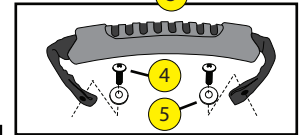

Commander 120

Year: 2011

Date: 10/24/10

Rev: 001

Wilderness Systems Commander 120

LOCATOR

Locator	SKU #	Product Description	
1	9800440	Endcaps - Slidetrax Rail, (2pk)	https://www.harmonygear.com/product/a/9800440/b/c
2	9800405	Screw - Truss, 10-32 x 3/4 (5pk)	https://www.harmonygear.com/product/a/9800405/b/c
3	9800247	Handle - Comfort Carry (2pk)	https://www.harmonygear.com/product/a/9800247/b/c
4	9800248	Screw - Truss, 1/4-20 x 3/4 (5pk)	https://www.harmonygear.com/product/a/9800248/b/c
5	9800249	Washer - Nylon, 1/4 (5 pk)	https://www.harmonygear.com/product/a/9800249/b/c
6	9800250	Logo - Wilderness Systems Chrome Dome (2pk)	https://www.harmonygear.com/product/a/9800250/b/c
7	9800455	Wall - vertical, Commander 120 Bow w/brkt (ea)	https://www.harmonygear.com/product/a/9800455/b/c
8	9800416	Screw - Flathead, #10 x 1-1/2" (5pk)	https://www.harmonygear.com/product/a/9800416/b/c
9	9800266	Bungee Cord - 1/4" X 20', BLK	https://www.harmonygear.com/product/a/9800266/b/c
10	9800444	Shaft - aluminum 23-3/4", Blk, (ea)	https://www.harmonygear.com/product/a/9800444/b/c
11	9800217	Pad - Commander Bow Thwart (ea)	https://www.harmonygear.com/product/a/9800217/b/c
12	9800411	Screw - Trusshead, 1/4-20x1-3/4 (5pk)	https://www.harmonygear.com/product/a/9800411/b/c
13	9800257	Washer - Stainless Steel & Neoprene Combination, 1/4 (5 pk)	https://www.harmonygear.com/product/a/9800257/b/c
14	9800348	Washer - Flat, stainless, 1/4" (5pk)	https://www.harmonygear.com/product/a/9800348/b/c
15	9800259	Nut - Locking, Stainless Steel, 1/4-20 (5pk)	https://www.harmonygear.com/product/a/9800259/b/c
16	9800414	Screw, Slidetrax, 10-32x5/8 buttonhead (5pk)	https://www.harmonygear.com/product/a/9800414/b/c
17	9800261	Washer - Stainless Steel, 3/16 (5pk)	https://www.harmonygear.com/product/a/9800261/b/c
18	9800253	Washer - Stainless Steel & Neoprene Combination, 10 x 5/8 (5pk)	https://www.harmonygear.com/product/a/9800253/b/c
19	9800254	Nut - Locking, with cap, 10-32 (5pk)	https://www.harmonygear.com/product/a/9800254/b/c
20	9800293	Slidetrax Rail,black, xx"	https://www.harmonygear.com/product/a/9800293/b/c
21	8023040	Kit - Slidelock Footbraces, Includes all Hardware (LH & RH)	https://www.harmonygear.com/product/a/8023040/b/c
22	9800415	Screw - Trusshead, 14 x 3/4" (5pk)	https://www.harmonygear.com/product/a/9800415/b/c
23	9800418	Washer - Neoprene, 1/4 x 5/8" (5pk)	https://www.harmonygear.com/product/a/9800418/b/c
24	9800204	Pads - Thigh, Commanders, w/hrdwre, complete (R&L)	https://www.harmonygear.com/product/a/9800204/b/c
25	9800255	Fastener - Push Rivet, Plastic (5pk)	https://www.harmonygear.com/product/a/9800255/b/c
26	9800437	Assembly - Commander Seat, complete (ea)	https://www.harmonygear.com/product/a/9800437/b/c
27	9800020	Pad - Phase 3 Seat / Leg Lifter	https://www.harmonygear.com/product/a/9800020/b/c
28	9800207	Pad - Commander Seatback (ea)	https://www.harmonygear.com/product/a/9800207/b/c
29	9800369	Fitting - LED Pull Ring (5pk)	https://www.harmonygear.com/product/a/9800369/b/c
30	9800434	Assembly - Seat Mounting System, complete (R&L)	https://www.harmonygear.com/product/a/9800434/b/c
31	9800366	Deck Fitting - Jam Cleat (5pk)	https://www.harmonygear.com/product/a/9800366/b/c
32	9800425	Rivet - Aluminum, AD66, black (5pk)	https://www.harmonygear.com/product/a/9800425/b/c
33	9800445	Shaft - aluminum, 224 cm, black (ea)	https://www.harmonygear.com/product/a/9800445/b/c
34	9800438	Seat Mounting Kit - Commander 120 (R&L)	https://www.harmonygear.com/product/a/9800438/b/c
35	9800298	Screw - Truss, 1/4-20 x 1 (5pk)	https://www.harmonygear.com/product/a/9800298/b/c
36	9800419	Washer - Stainless, 1/4x1x1/16 (5pk)	https://www.harmonygear.com/product/a/9800419/b/c
37	9800457	Bulkhead - Commander 120, stern (ea)	https://www.harmonygear.com/product/a/9800457/b/c
38	9800628	Bulkhead Sealant (Grey) 5 oz.	https://www.harmonygear.com/product/a/9800628/b/c
39	8023063	Fitting - Slidetrax Tie-Down (4pk)	https://www.harmonygear.com/product/a/8023063/b/c
40	9800429	Fitting - Slide Trax Tie Down, Blk, molded (2pk)	https://www.harmonygear.com/product/a/9800429/b/c
41	9800430	Plate - Slide Trax,Brass (5 pk)	https://www.harmonygear.com/product/a/9800430/b/c
42	9800413	Screw - Socket head, 1/4-20x1/2" (5 pk)	https://www.harmonygear.com/product/a/9800413/b/c
43	9800439	Slidetrax Rail - aluminum, 143"/363cm, Black (ea)	https://www.harmonygear.com/product/a/9800439/b/c
44	9800426	Rivet - Aluminum,AB68, Black (5pk)	https://www.harmonygear.com/product/a/9800426/b/c
45	9800421	Washer - Stainless, Flat, #10 x 11/16" (5pk)	https://www.harmonygear.com/product/a/9800421/b/c
46	9800407	Screw - Trusshead, 10-32x1-1/4" (5pk)	https://www.harmonygear.com/product/a/9800407/b/c
47	9800262	Nut - Wellnut, 10-32 (5pk)	https://www.harmonygear.com/product/a/9800262/b/c
48	9800211	Kit - Kayak Skid Plate incl. hardware	https://www.harmonygear.com/product/a/9800211/b/c
49	9800443	Skid Plate - Kayak, plate only	https://www.harmonygear.com/product/a/9800443/b/c
50	9800422	Washer - Stainless/Neoprene #10x3/4" (5pk)	https://www.harmonygear.com/product/a/9800422/b/c
51	9800368	Drainplug (5pk)	https://www.harmonygear.com/product/a/9800368/b/c
52	9800409	Screw - Trusshead, 1/4-20x3/8" (5pk)	https://www.harmonygear.com/product/a/9800409/b/c
53	9800420	Washer - Neoprene, 1/4"x 1/2" (5pk)	https://www.harmonygear.com/product/a/9800420/b/c