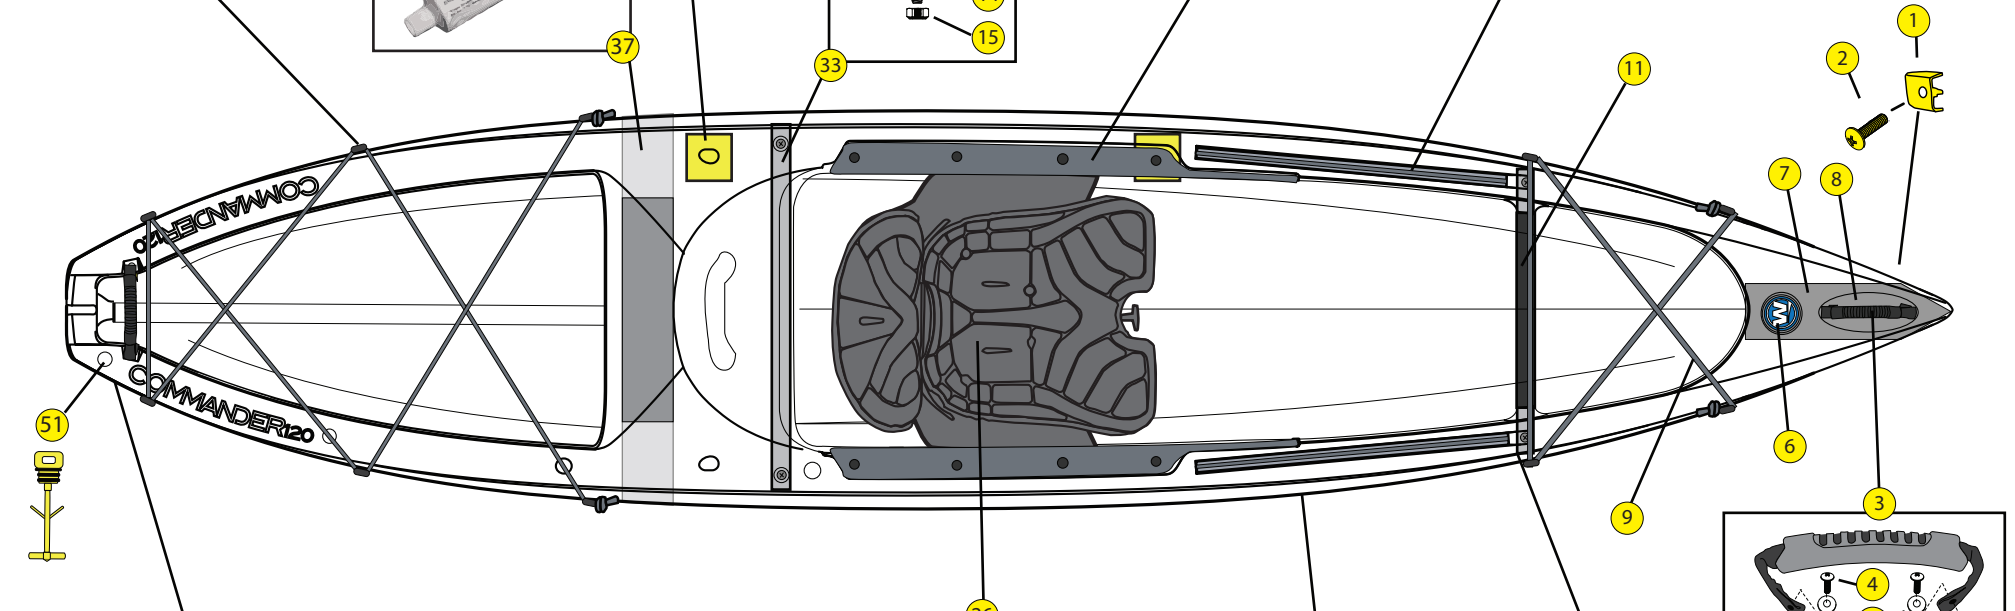

Commander 120

Year: 2011

Date: 10/24/10

Rev: 001

Wilderness Systems Commander 120

LOCATOR

Locator	SKU #	Product Description	
1	9800440	Endcaps - Slidetrax Rail, (2pk)	https://www.harmonygear.com/product/a/9800440/b/c
2	9800405	Screw - Truss, 10-32 x 3/4 (5pk)	https://www.harmonygear.com/product/a/9800405/b/c
3	9800247	Handle - Comfort Carry (2pk)	https://www.harmonygear.com/product/a/9800247/b/c
4	9800248	Screw - Truss, 1/4-20 x 3/4 (5pk)	https://www.harmonygear.com/product/a/9800248/b/c
5	9800249	Washer - Nylon, 1/4 (5 pk)	https://www.harmonygear.com/product/a/9800249/b/c
6	9800250	Logo - Wilderness Systems Chrome Dome (2pk)	https://www.harmonygear.com/product/a/9800250/b/c
7	9800455	Wall - vertical, Commander 120 Bow w/brkt (ea)	https://www.harmonygear.com/product/a/9800455/b/c
8	9800416	Screw - Flathead, #10 x 1-1/2" (5pk)	https://www.harmonygear.com/product/a/9800416/b/c
9	9800266	Bungee Cord - 1/4" X 20', BLK	https://www.harmonygear.com/product/a/9800266/b/c
10	9800444	Shaft - aluminum 23-3/4", Blk, (ea)	https://www.harmonygear.com/product/a/9800444/b/c
11	9800217	Pad - Commander Bow Thwart (ea)	https://www.harmonygear.com/product/a/9800217/b/c
12	9800411	Screw - Trusshead, 1/4-20x1-3/4 (5pk)	https://www.harmonygear.com/product/a/9800411/b/c
13	9800257	Washer - Stainless Steel & Neoprene Combination, 1/4 (5 pk)	https://www.harmonygear.com/product/a/9800257/b/c
14	9800348	Washer - Flat, stainless, 1/4" (5pk)	https://www.harmonygear.com/product/a/9800348/b/c
15	9800259	Nut - Locking, Stainless Steel, 1/4-20 (5pk)	https://www.harmonygear.com/product/a/9800259/b/c
16	9800414	Screw, Slidetrax, 10-32x5/8 buttonhead (5pk)	https://www.harmonygear.com/product/a/9800414/b/c
17	9800261	Washer - Stainless Steel, 3/16 (5pk)	https://www.harmonygear.com/product/a/9800261/b/c
18	9800253	Washer - Stainless Steel & Neoprene Combination, 10 x 5/8 (5pk)	https://www.harmonygear.com/product/a/9800253/b/c
19	9800254	Nut - Locking, with cap, 10-32 (5pk)	https://www.harmonygear.com/product/a/9800254/b/c
20	9800293	Slidetrax Rail,black, xx"	https://www.harmonygear.com/product/a/9800293/b/c
21	8023040	Kit - Slidelock Footbraces, Includes all Hardware (LH & RH)	https://www.harmonygear.com/product/a/8023040/b/c
22	9800415	Screw - Trusshead, 14 x 3/4" (5pk)	https://www.harmonygear.com/product/a/9800415/b/c
23	9800418	Washer - Neoprene, 1/4 x 5/8" (5pk)	https://www.harmonygear.com/product/a/9800418/b/c
24	9800204	Pads - Thigh, Commanders, w/hrdwre, complete (R&L)	https://www.harmonygear.com/product/a/9800204/b/c
25	9800255	Fastener - Push Rivet, Plastic (5pk)	https://www.harmonygear.com/product/a/9800255/b/c
26	9800437	Assembly - Commander Seat, complete (ea)	https://www.harmonygear.com/product/a/9800437/b/c
27	9800020	Pad - Phase 3 Seat / Leg Lifter	https://www.harmonygear.com/product/a/9800020/b/c
28	9800207	Pad - Commander Seatback (ea)	https://www.harmonygear.com/product/a/9800207/b/c
29	9800369	Fitting - LED Pull Ring (5pk)	https://www.harmonygear.com/product/a/9800369/b/c
30	9800434	Assembly - Seat Mounting System, complete (R&L)	https://www.harmonygear.com/product/a/9800434/b/c
31	9800366	Deck Fitting - Jam Cleat (5pk)	https://www.harmonygear.com/product/a/9800366/b/c
32	9800425	Rivet - Aluminum, AD66, black (5pk)	https://www.harmonygear.com/product/a/9800425/b/c
33	9800445	Shaft - aluminum, 224 cm, black (ea)	https://www.harmonygear.com/product/a/9800445/b/c
34	9800438	Seat Mounting Kit - Commander 120 (R&L)	https://www.harmonygear.com/product/a/9800438/b/c
35	9800298	Screw - Truss, 1/4-20 x 1 (5pk)	https://www.harmonygear.com/product/a/9800298/b/c
36	9800419	Washer - Stainless, 1/4x1x1/16 (5pk)	https://www.harmonygear.com/product/a/9800419/b/c
37	9800457	Bulkhead - Commander 120, stern (ea)	https://www.harmonygear.com/product/a/9800457/b/c
38	9800628	Bulkhead Sealant (Grey) 5 oz.	https://www.harmonygear.com/product/a/9800628/b/c
39	8023063	Fitting - Slidetrax Tie-Down (4pk)	https://www.harmonygear.com/product/a/8023063/b/c
40	9800429	Fitting - Slide Trax Tie Down, Blk, molded (2pk)	https://www.harmonygear.com/product/a/9800429/b/c
41	9800430	Plate - Slide Trax,Brass (5 pk)	https://www.harmonygear.com/product/a/9800430/b/c
42	9800413	Screw - Socket head, 1/4-20x1/2" (5 pk)	https://www.harmonygear.com/product/a/9800413/b/c
43	9800439	Slidetrax Rail - aluminum, 143"/363cm, Black (ea)	https://www.harmonygear.com/product/a/9800439/b/c
44	9800426	Rivet - Aluminum,AB68, Black (5pk)	https://www.harmonygear.com/product/a/9800426/b/c
45	9800421	Washer - Stainless, Flat, #10 x 11/16" (5pk)	https://www.harmonygear.com/product/a/9800421/b/c
46	9800407	Screw - Trusshead, 10-32x1-1/4" (5pk)	https://www.harmonygear.com/product/a/9800407/b/c
47	9800262	Nut - Wellnut, 10-32 (5pk)	https://www.harmonygear.com/product/a/9800262/b/c
48	9800211	Kit - Kayak Skid Plate incl. hardware	https://www.harmonygear.com/product/a/9800211/b/c
49	9800443	Skid Plate - Kayak, plate only	https://www.harmonygear.com/product/a/9800443/b/c
50	9800422	Washer - Stainless/Neoprene #10x3/4" (5pk)	https://www.harmonygear.com/product/a/9800422/b/c
51	9800368	Drainplug (5pk)	https://www.harmonygear.com/product/a/9800368/b/c
52	9800409	Screw - Trusshead, 1/4-20x3/8" (5pk)	https://www.harmonygear.com/product/a/9800409/b/c
53	9800420	Washer - Neoprene, 1/4"x 1/2" (5pk)	https://www.harmonygear.com/product/a/9800420/b/c