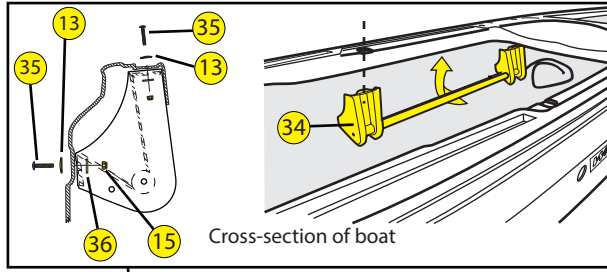

Commander 120

Year: 2011

Date: 10/24/10

Rev: 001

Wilderness Systems Commander 120

LOCATOR

Locator	SKU #	Product Description	
1	9800440	Endcaps - Slidetrax Rail, (2pk)	https://www.harmonygear.com/product/a/9800440/b/c
2	9800405	Screw - Truss, 10-32 x 3/4 (5pk)	https://www.harmonygear.com/product/a/9800405/b/c
3	9800247	Handle - Comfort Carry (2pk)	https://www.harmonygear.com/product/a/9800247/b/c
4	9800248	Screw - Truss, 1/4-20 x 3/4 (5pk)	https://www.harmonygear.com/product/a/9800248/b/c
5	9800249	Washer - Nylon, 1/4 (5 pk)	https://www.harmonygear.com/product/a/9800249/b/c
6	9800250	Logo - Wilderness Systems Chrome Dome (2pk)	https://www.harmonygear.com/product/a/9800250/b/c
7	9800455	Wall - vertical, Commander 120 Bow w/brkt (ea)	https://www.harmonygear.com/product/a/9800455/b/c
8	9800416	Screw - Flathead, #10 x 1-1/2" (5pk)	https://www.harmonygear.com/product/a/9800416/b/c
9	9800266	Bungee Cord - 1/4" X 20', BLK	https://www.harmonygear.com/product/a/9800266/b/c
10	9800444	Shaft - aluminum 23-3/4", Blk, (ea)	https://www.harmonygear.com/product/a/9800444/b/c
11	9800217	Pad - Commander Bow Thwart (ea)	https://www.harmonygear.com/product/a/9800217/b/c
12	9800411	Screw - Trusshead, 1/4-20x1-3/4 (5pk)	https://www.harmonygear.com/product/a/9800411/b/c
13	9800257	Washer - Stainless Steel & Neoprene Combination, 1/4 (5 pk)	https://www.harmonygear.com/product/a/9800257/b/c
14	9800348	Washer - Flat, stainless, 1/4" (5pk)	https://www.harmonygear.com/product/a/9800348/b/c
15	9800259	Nut - Locking, Stainless Steel, 1/4-20 (5pk)	https://www.harmonygear.com/product/a/9800259/b/c
16	9800414	Screw, Slidetrax, 10-32x5/8 buttonhead (5pk)	https://www.harmonygear.com/product/a/9800414/b/c
17	9800261	Washer - Stainless Steel, 3/16 (5pk)	https://www.harmonygear.com/product/a/9800261/b/c
18	9800253	Washer - Stainless Steel & Neoprene Combination, 10 x 5/8 (5pk)	https://www.harmonygear.com/product/a/9800253/b/c
19	9800254	Nut - Locking, with cap, 10-32 (5pk)	https://www.harmonygear.com/product/a/9800254/b/c
20	9800293	Slidetrax Rail,black, xx"	https://www.harmonygear.com/product/a/9800293/b/c
21	8023040	Kit - Slidelock Footbraces, Includes all Hardware (LH & RH)	https://www.harmonygear.com/product/a/8023040/b/c
22	9800415	Screw - Trusshead, 14 x 3/4" (5pk)	https://www.harmonygear.com/product/a/9800415/b/c
23	9800418	Washer - Neoprene, 1/4 x 5/8" (5pk)	https://www.harmonygear.com/product/a/9800418/b/c
24	9800204	Pads - Thigh, Commanders, w/hrdwre, complete (R&L)	https://www.harmonygear.com/product/a/9800204/b/c
25	9800255	Fastener - Push Rivet, Plastic (5pk)	https://www.harmonygear.com/product/a/9800255/b/c
26	9800437	Assembly - Commander Seat, complete (ea)	https://www.harmonygear.com/product/a/9800437/b/c
27	9800020	Pad - Phase 3 Seat / Leg Lifter	https://www.harmonygear.com/product/a/9800020/b/c
28	9800207	Pad - Commander Seatback (ea)	https://www.harmonygear.com/product/a/9800207/b/c
29	9800369	Fitting - LED Pull Ring (5pk)	https://www.harmonygear.com/product/a/9800369/b/c
30	9800434	Assembly - Seat Mounting System, complete (R&L)	https://www.harmonygear.com/product/a/9800434/b/c
31	9800366	Deck Fitting - Jam Cleat (5pk)	https://www.harmonygear.com/product/a/9800366/b/c
32	9800425	Rivet - Aluminum, AD66, black (5pk)	https://www.harmonygear.com/product/a/9800425/b/c
33	9800445	Shaft - aluminum, 224 cm, black (ea)	https://www.harmonygear.com/product/a/9800445/b/c
34	9800438	Seat Mounting Kit - Commander 120 (R&L)	https://www.harmonygear.com/product/a/9800438/b/c
35	9800298	Screw - Truss, 1/4-20 x 1 (5pk)	https://www.harmonygear.com/product/a/9800298/b/c
36	9800419	Washer - Stainless, 1/4x1x1/16 (5pk)	https://www.harmonygear.com/product/a/9800419/b/c
37	9800457	Bulkhead - Commander 120, stern (ea)	https://www.harmonygear.com/product/a/9800457/b/c
38	9800628	Bulkhead Sealant (Grey) 5 oz.	https://www.harmonygear.com/product/a/9800628/b/c
39	8023063	Fitting - Slidetrax Tie-Down (4pk)	https://www.harmonygear.com/product/a/8023063/b/c
40	9800429	Fitting - Slide Trax Tie Down, Blk, molded (2pk)	https://www.harmonygear.com/product/a/9800429/b/c
41	9800430	Plate - Slide Trax,Brass (5 pk)	https://www.harmonygear.com/product/a/9800430/b/c
42	9800413	Screw - Socket head, 1/4-20x1/2" (5 pk)	https://www.harmonygear.com/product/a/9800413/b/c
43	9800439	Slidetrax Rail - aluminum, 143"/363cm, Black (ea)	https://www.harmonygear.com/product/a/9800439/b/c
44	9800426	Rivet - Aluminum,AB68, Black (5pk)	https://www.harmonygear.com/product/a/9800426/b/c
45	9800421	Washer - Stainless, Flat, #10 x 11/16" (5pk)	https://www.harmonygear.com/product/a/9800421/b/c
46	9800407	Screw - Trusshead, 10-32x1-1/4" (5pk)	https://www.harmonygear.com/product/a/9800407/b/c
47	9800262	Nut - Wellnut, 10-32 (5pk)	https://www.harmonygear.com/product/a/9800262/b/c
48	9800211	Kit - Kayak Skid Plate incl. hardware	https://www.harmonygear.com/product/a/9800211/b/c
49	9800443	Skid Plate - Kayak, plate only	https://www.harmonygear.com/product/a/9800443/b/c
50	9800422	Washer - Stainless/Neoprene #10x3/4" (5pk)	https://www.harmonygear.com/product/a/9800422/b/c
51	9800368	Drainplug (5pk)	https://www.harmonygear.com/product/a/9800368/b/c
52	9800409	Screw - Trusshead, 1/4-20x3/8" (5pk)	https://www.harmonygear.com/product/a/9800409/b/c
53	9800420	Washer - Neoprene, 1/4"x 1/2" (5pk)	https://www.harmonygear.com/product/a/9800420/b/c