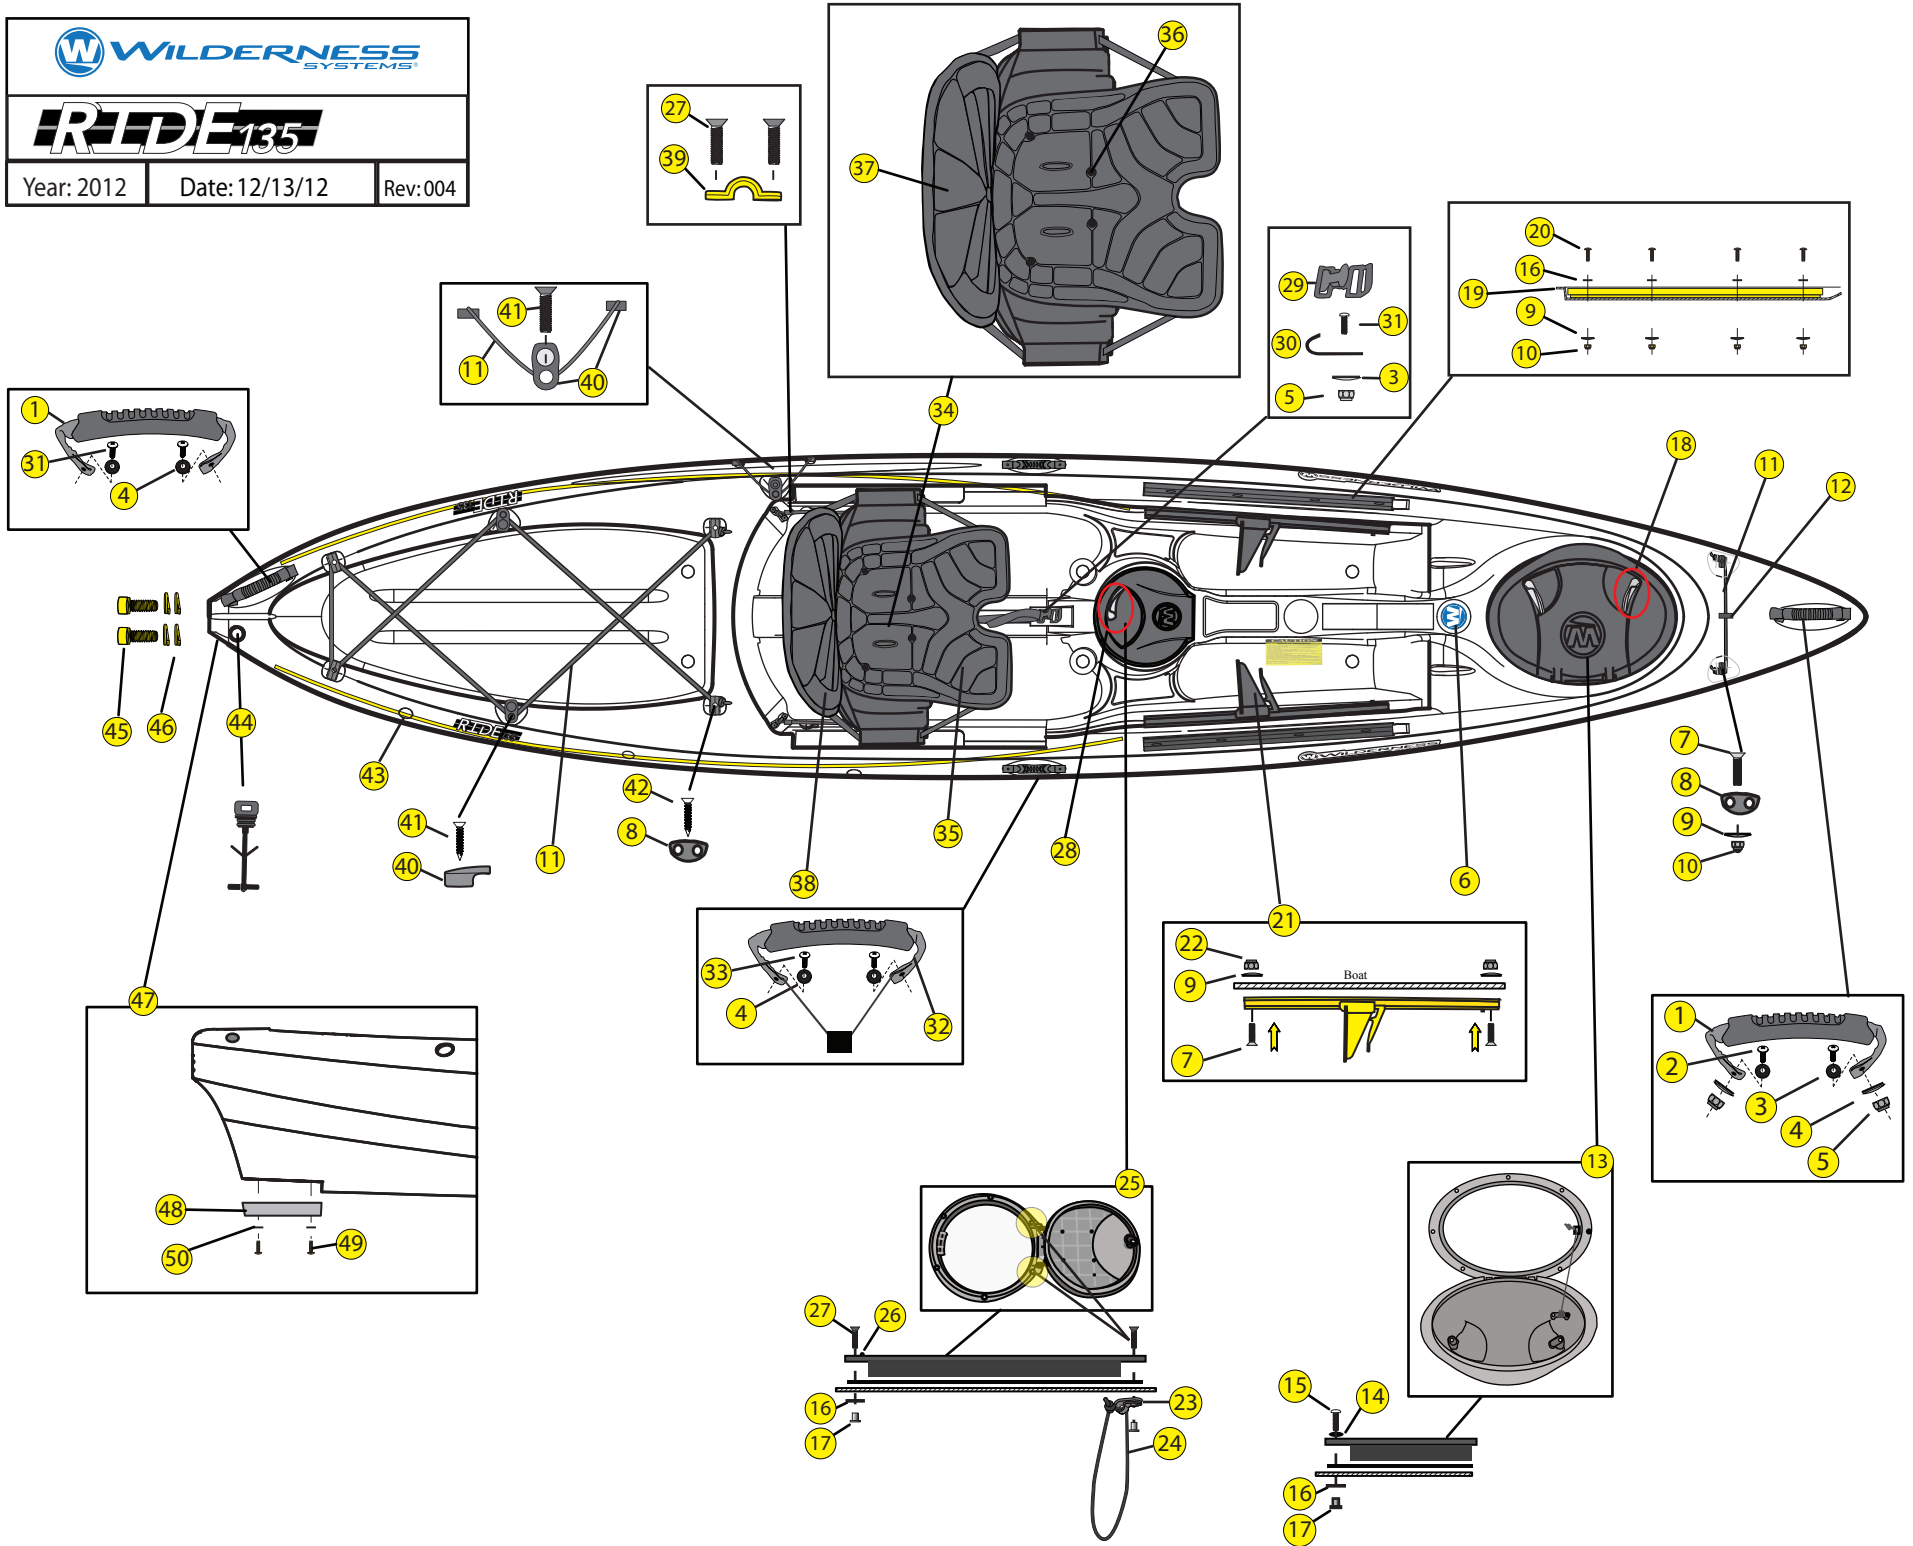

RIIDE 135

Year: 2012

Date: 12/13/12

Rev: 004

WILDERNESS SYSTEMS Ride 135

LOCATOR

Locator	SKU #	Product Description	
1	9800247	Handle - Comfort Carry (2pk)	https://www.harmonygear.com/product/a/9800247/b/c
2	9800298	Screw - Truss, 1/4-20 x 1 (5pk)	https://www.harmonygear.com/product/a/9800298/b/c
3	9800257	Washer - Stainless Steel & Neoprene Combination, 1/4 (5 pk)	https://www.harmonygear.com/product/a/9800257/b/c
4	9800249	Washer - Nylon, 1/4 (5 pk)	https://www.harmonygear.com/product/a/9800249/b/c
5	9800259	Nut - Locking, Stainless Steel, 1/4-20 (5pk)	https://www.harmonygear.com/product/a/9800259/b/c
6	9800250	Logo - Wilderness Systems Chrome Dome (2pk)	https://www.harmonygear.com/product/a/9800250/b/c
7	9800292	Screw - Flathead, 10-32 x 1-1/4 (5pk)	https://www.harmonygear.com/product/a/9800292/b/c
8	9800252	Deck Fitting flush w/ 2 holes- (5pk)	https://www.harmonygear.com/product/a/9800252/b/c
9	9800253	Washer - Stainless Steel & Neoprene Combination, 10 x 5/8 (5 pk)	https://www.harmonygear.com/product/a/9800253/b/c
10	9800254	Nut - Locking, with cap, 10-32 (5pk)	https://www.harmonygear.com/product/a/9800254/b/c
11	9800266	Bungee Cord - 1/4" X 20'	https://www.harmonygear.com/product/a/9800266/b/c
12	9800258	Bushing - Rubber (5pk)	https://www.harmonygear.com/product/a/9800258/b/c
13	9810115	Kit - Oval Orbix Hatch, Includes all Hardware and Gaskets	https://www.harmonygear.com/product/a/9810115/b/c
14	9800091	Gasket - Lid Gasket for Oval Orbix Hatch	https://www.harmonygear.com/product/a/9800091/b/c
15	9800260	Screw - Panhead, 10-32 x 3/4 (5pk)	https://www.harmonygear.com/product/a/9800260/b/c
16	9800261	Washer - Stainless Steel, 3/16 (5pk)	https://www.harmonygear.com/product/a/9800261/b/c
17	9800262	Nut - Wellnut, 10-32 (5pk)	https://www.harmonygear.com/product/a/9800262/b/c
18	9800263	Hatch Levers for oval Orbix Hatch with hardware (2)	https://www.harmonygear.com/product/a/9800263/b/c
19	9800293	Slidetrax Rail - SOT deckrail, (ea)	https://www.harmonygear.com/product/a/9800293/b/c
20	9800414	Screw - Buttonhead,Hex, 10-32x5/8 (5pk)	https://www.harmonygear.com/product/a/9800414/b/c
21	8023039	Kit - Keepers Footbrace Kit, Includes all Hardware	https://www.harmonygear.com/product/a/8023039/b/c
22	9800424	Nut - Locking, 10-32 (5pk)	https://www.harmonygear.com/product/a/9800424/b/c
23	9800431	Clamp - Cable, 1/8" (5pk)	https://www.harmonygear.com/product/a/9800431/b/c
24	9800350	Rope - Nylon, Blk, 1/8" x 50'	https://www.harmonygear.com/product/a/9800350/b/c
25	9800209	Kit - Round Orbix Hatch, Includes all Hardware and Gaskets	https://www.harmonygear.com/product/a/9800209/b/c
26	9800436	Gasket - lid Gasket for round Orbix Hatch	https://www.harmonygear.com/product/a/9800436/b/c
27	9800297	Screw - Flathead, 10-32 x 3/4 (5pk)	https://www.harmonygear.com/product/a/9800297/b/c
28	9800269	Hatch Lever for 8" Round Orbix Hatch with hardware	https://www.harmonygear.com/product/a/9800269/b/c
29	9800574	Assembly - Strap, Ride Seat Adjustment	https://www.harmonygear.com/product/a/9800574/b/c
30	9800510	Fitting - Hook, stainless, Blk (1pk)	https://www.harmonygear.com/product/a/9800510/b/c
31	9800248	Screw - Truss, 1/4-20 x 3/4 (5pk)	https://www.harmonygear.com/product/a/9800248/b/c
32	9800575	Handle - Side, padded (2pk)	https://www.harmonygear.com/product/a/9800575/b/c
33	9800410	Screw - Trusshead, 1/4-20 x 5/8" (5pk)	https://www.harmonygear.com/product/a/9800410/b/c
34	9800403	Assembly - Seat, Ride	https://www.harmonygear.com/product/a/9800403/b/c
35	9800020	Pad - Phase 3 Seat / Leg Lifter	https://www.harmonygear.com/product/a/9800020/b/c
36	9800255	Fastener - Push Rivet, Plastic,.75" (5pk)	https://www.harmonygear.com/product/a/9800255/b/c
37	9810114	Seatback - Rotomolded, Fish 12	https://www.harmonygear.com/product/a/9810114/b/c
38	9800207	Pad - Seatback pad, Commander	https://www.harmonygear.com/product/a/9800207/b/c
39	9800294	Deck Fitting - Deck Loop (5pk)	https://www.harmonygear.com/product/a/9800294/b/c
40	9800295	Deck Fitting, Tarpon Style (5pk)	https://www.harmonygear.com/product/a/9800295/b/c
41	9800296	Screw - Flathead, 10-32 x 7/8 (5pk)	https://www.harmonygear.com/product/a/9800296/b/c
42	9800251	Screw - Flathead, 10-32 x 1 (5pk)	https://www.harmonygear.com/product/a/9800251/b/c
43	9800406	Screw - Truss, 10-32 x 1/2 (5pk)	https://www.harmonygear.com/product/a/9800406/b/c
44	9800368	Drainplug (5pk)	https://www.harmonygear.com/product/a/9800368/b/c
45	9800409	Screw - Truss, 1/4-20x3/8 (5pk)	https://www.harmonygear.com/product/a/9800409/b/c
46	9800420	Washer - Neoprene,1/4x1/2" (5pk)	https://www.harmonygear.com/product/a/9800420/b/c
47	9800211	Kit - Skid Plate w/hrdwre, Commander	https://www.harmonygear.com/product/a/9800211/b/c
48	9800443	Skid Plate - only, Commander (ea)	https://www.harmonygear.com/product/a/9800443/b/c
49	9800359	Screw - Truss, 10-32 x 5/8 (5pk)	https://www.harmonygear.com/product/a/9800359/b/c
50	9800422	Washer - Stainless/Neo, #10x3/4" (5pk)	https://www.harmonygear.com/product/a/9800422/b/c