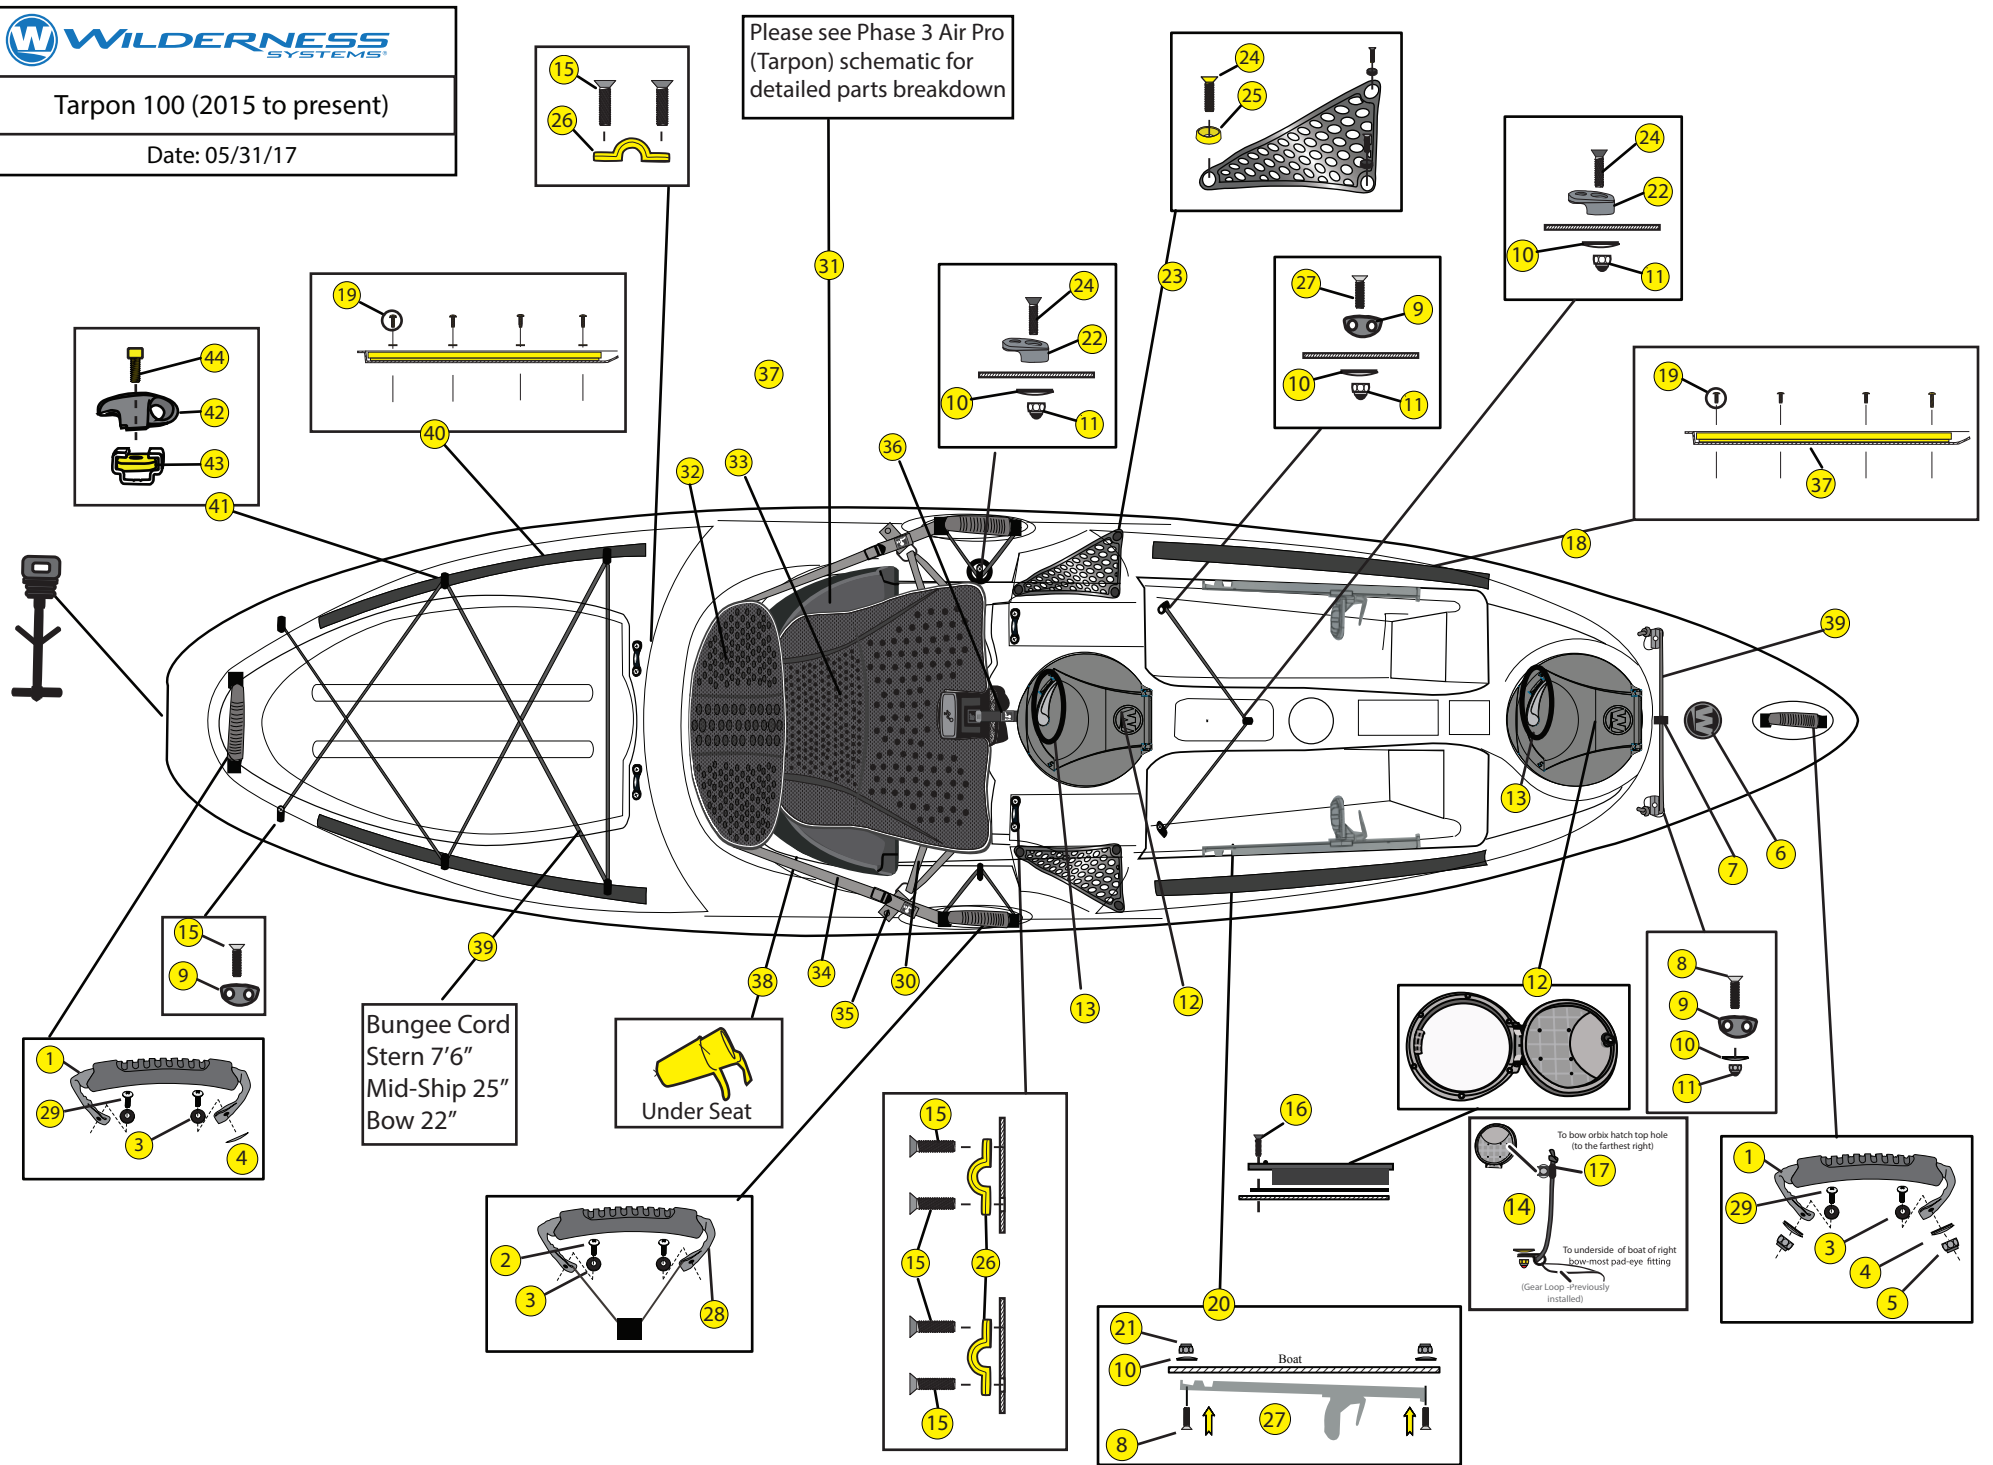

Tarpon 100 (2015 to present)

Date: 05/31/17

Please see Phase 3 Air Pro (Tarpon) schematic for detailed parts breakdown

Bungee Cord
Stern 7'6"
Mid-Ship 25"
Bow 22"

Under Seat

To bow or hatch top hole
(to the farthest right)