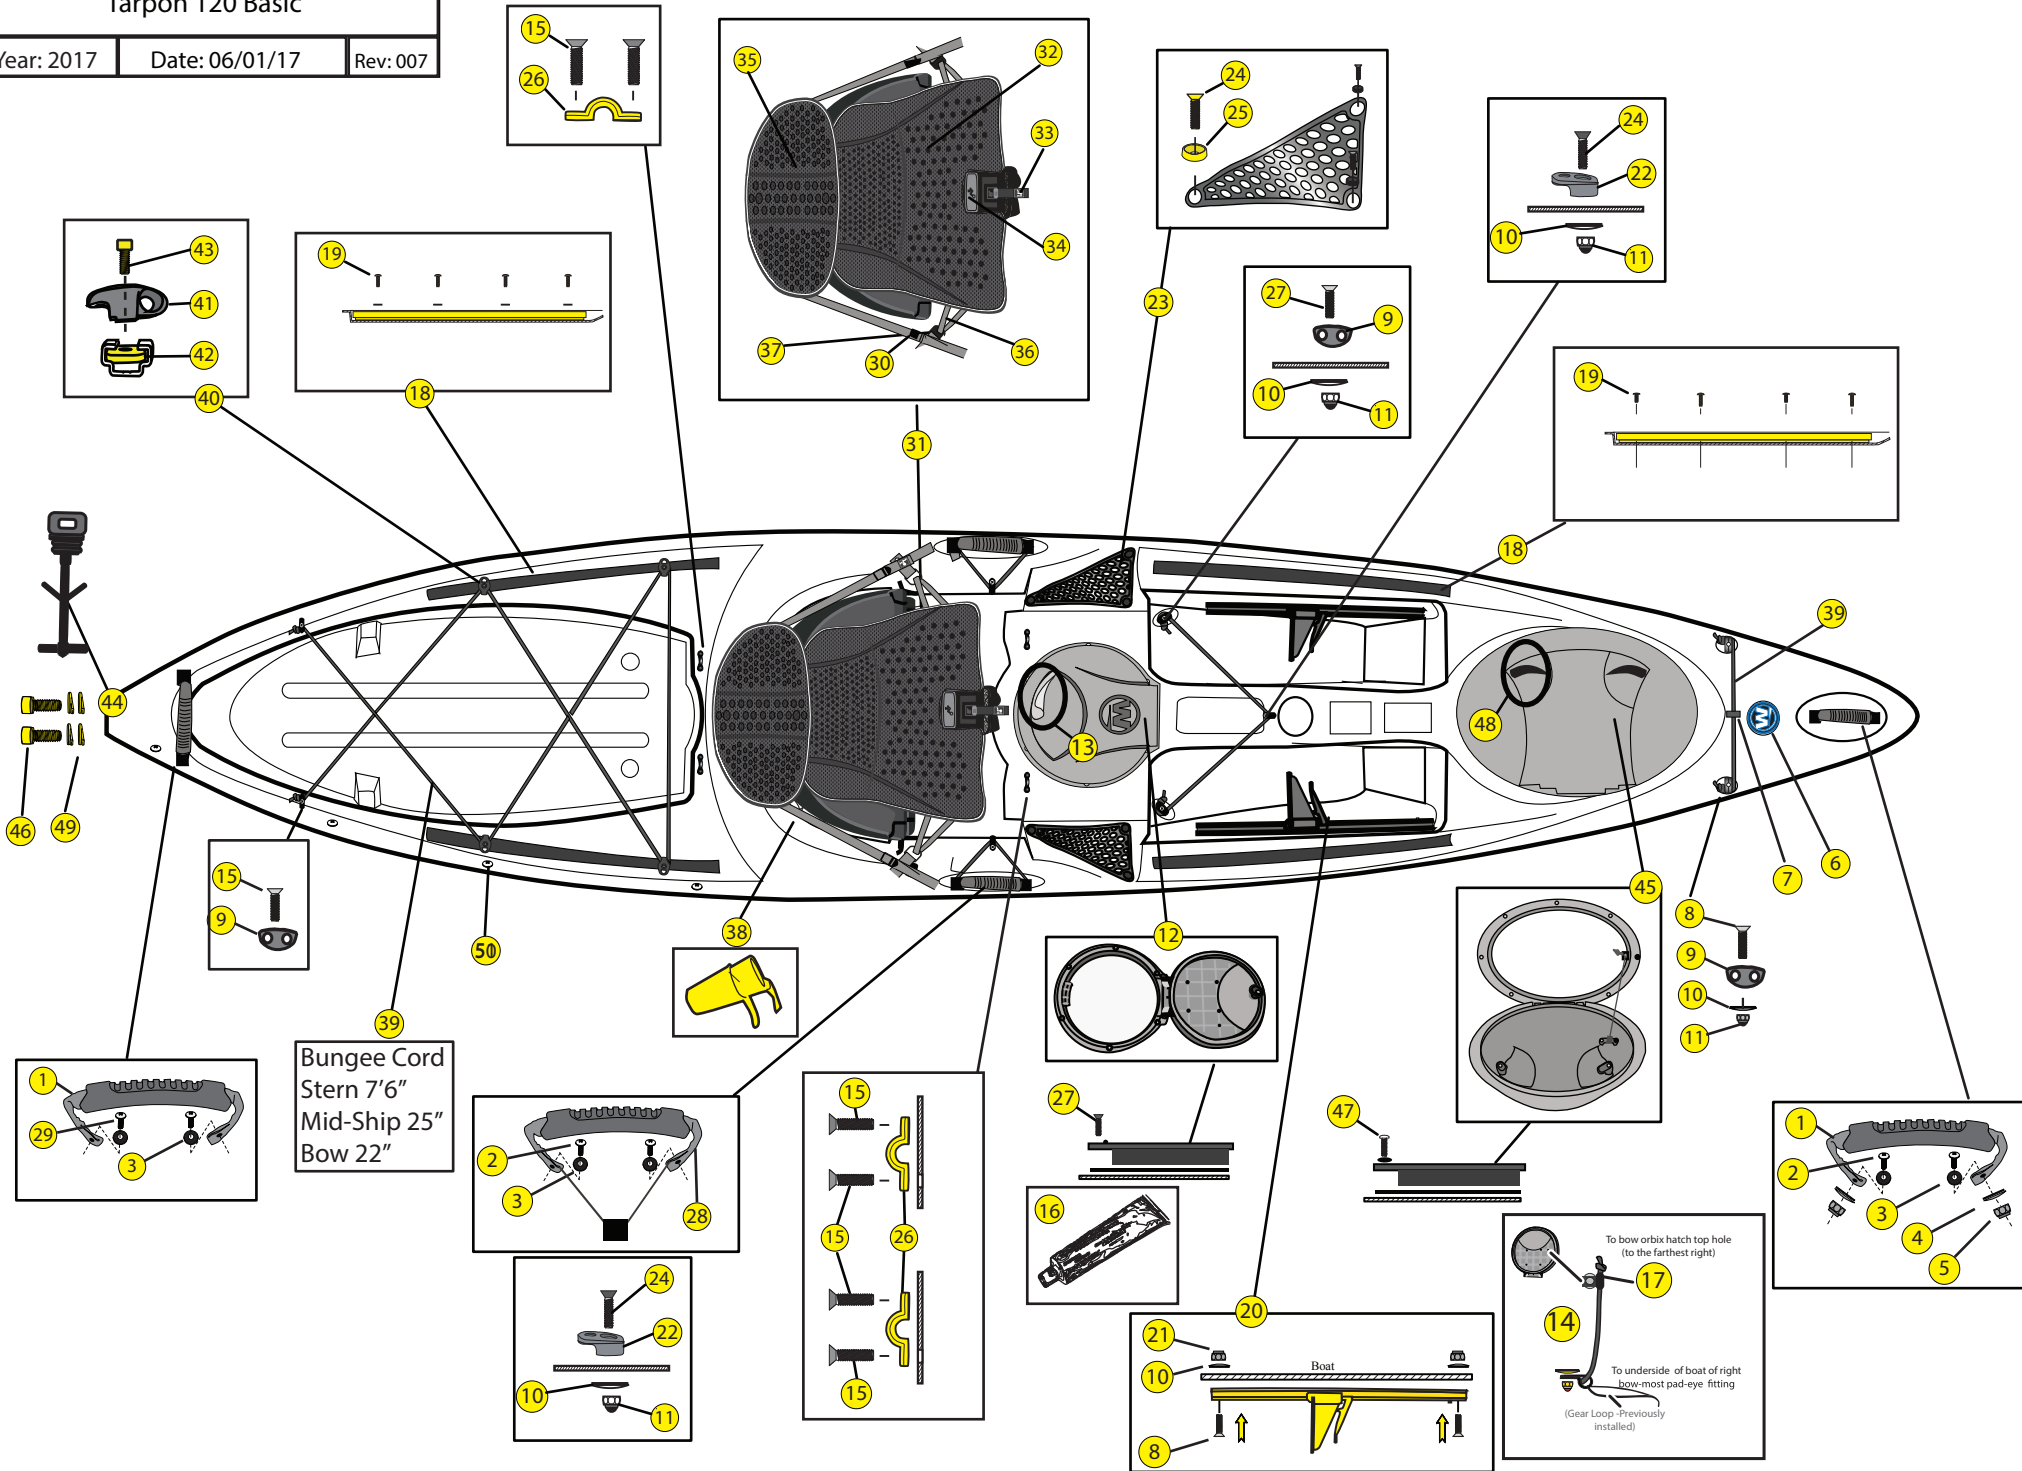

Tarpon 120 Basic

Year: 2017 Date: 06/01/17 Rev: 007

WILDERNESS SYSTEMS TARPON 120			
MODEL YEAR: 2015 to Present (6/20/17)			
LOCATOR			
Locator #	SKU #	Product Description	
1	9800247	Handle - Comfort Carry (2pk)	https://www.harmonygear.com/product/a/9800247/b/c
2	9800298	Screw - Truss, 1/4-20 x 1 (5pk)	https://www.harmonygear.com/product/a/9800298/b/c
3	9800249	Washer - Nylon, 1/4 (5 pk)	https://www.harmonygear.com/product/a/9800249/b/c
4	9800257	Washer - Stainless Steel & Neoprene Combination, 1/4 (5 pk)	https://www.harmonygear.com/product/a/9800257/b/c
5	9800259	Nut - Locking, Stainless Steel, 1/4-20 (5pk)	https://www.harmonygear.com/product/a/9800259/b/c
6	9800250	Logo - Wilderness Systems Chrome Dome (2pk)	https://www.harmonygear.com/product/a/9800250/b/c
7	9800258	Bushing - Rubber (5pk)	https://www.harmonygear.com/product/a/9800258/b/c
8	9800292	Screw - Flathead, 10-32 x 1-1/4 (5pk)	https://www.harmonygear.com/product/a/9800292/b/c
9	9800252	Fitting - Flush w/ 2 horiz holes 3455-0103 (5pk)	https://www.harmonygear.com/product/a/9800252/b/c
10	9800253	Washer - Stainless Steel & Neoprene Combination, 10 x 5/8 (5pk)	https://www.harmonygear.com/product/a/9800253/b/c
11	9800254	Nut - Locking, with cap, 10-32 (5pk)	https://www.harmonygear.com/product/a/9800254/b/c
12	9800795	Round Orbix Hatch Kit w/ hardware (2015 to Present)	https://www.harmonygear.com/product/a/9800795/b/c
13	9800797	Round Orbix hatch lever and hardware	https://www.harmonygear.com/product/a/9800797/b/c
14	9800351	Cord - Hatch Leash, 1/8" Rudder Cord (20 ft)	https://www.harmonygear.com/product/a/9800351/b/c
15	9800500	Screw - Flathead, SelfTap, 10-32 x 3/4 (5pk)	https://www.harmonygear.com/product/a/9800500/b/c
16	9800268	Bulkhead Sealant, Grey, 5 oz.	https://www.harmonygear.com/product/a/9800268/b/c
17	9800431	Cable Clamp (5pk)	https://www.harmonygear.com/product/a/9800431/b/c
18	9800293	Slidetrax Rail	https://www.harmonygear.com/product/a/9800293/b/c
19	9800414	Screw, Slidetrax, 10-32x5/8 buttonhead (5pk)	https://www.harmonygear.com/product/a/9800414/b/c
20	8023791	Kit - Keepers XL Footbrace Kit, Includes all Hardware	https://www.harmonygear.com/product/a/8023791/b/c
21	9800259	Nut, Locknut, 10-32 (5pk)	https://www.harmonygear.com/product/a/9800259/b/c
22	9800295	Deck Fitting - Tarpon, 1 hole with hook, (5pk)	https://www.harmonygear.com/product/a/9800295/b/c
23	9800210	Kit - Sit On Top Pocket Kit	https://www.harmonygear.com/product/a/9800210/b/c
24	9800495	Screw - 10-32 x 5/8 (5 pk)	https://www.harmonygear.com/product/a/9800495/b/c
25	9800417	Washer - Pocket; Countersunk Blk, 1/4-20 (5 pk)	https://www.harmonygear.com/product/a/9800417/b/c
26	9800294	Fitting - Deck loop, (5pk)	https://www.harmonygear.com/product/a/9800294/b/c
27	9800821	Screw - Panhead, #10 x 3/4 (5pk)	https://www.harmonygear.com/product/a/9800821/b/c
28	9800062	Handle - Side Comfort Carry w/ paddle park (2pk)	https://www.harmonygear.com/product/a/9800062/b/c
29	9800410	Screw - Truss, 1/4-20 x 3/4 (5pk)	https://www.harmonygear.com/product/a/9800410/b/c
30	9800634	Strap - Seatback Fore/Aft	https://www.harmonygear.com/product/a/9800634/b/c
31	9800302	Phase 3 AirPro SOT Seat	https://www.harmonygear.com/product/a/9800302/b/c
32	9800626	Pad - Phase 3 AirPro Seat / Leg Lifter	https://www.harmonygear.com/product/a/9800626/b/c
33	9800633	Strap - Seatback Height Adjuster	https://www.harmonygear.com/product/a/9800633/b/c
34	9800641	Handle - Leglifter	https://www.harmonygear.com/product/a/9800641/b/c
35	9800627	Pad - Phase 3 AirPro Seatback	https://www.harmonygear.com/product/a/9800627/b/c
36	9800630	Strap - Leglifter Phase 3 AirPro	https://www.harmonygear.com/product/a/9800630/b/c
37	9800631	Strap - D-Ring	https://www.harmonygear.com/product/a/9800631/b/c
38	8023779	Scupper Plugs (4pk)	https://www.harmonygear.com/product/a/8023779/b/c
39	9800266	Bungee Cord - 20'	https://www.harmonygear.com/product/a/9800266/b/c
40	8070022	Fitting - Slidetrax Tie-Down (4pk)	https://www.harmonygear.com/product/a/8070022/b/c
41	8070022	Fitting - Slide Trax Tie Down, Blk, molded (4pk)	https://www.harmonygear.com/product/a/8070022/b/c
42	9800430	Plate - Slide Trax, Brass (5 pk)	https://www.harmonygear.com/product/a/9800430/b/c
43	9800413	Screw - Socket head, 1/4-20x1/2" (5 pk)	https://www.harmonygear.com/product/a/9800413/b/c
44	9800367	Drainplug (5pk)	https://www.harmonygear.com/product/a/9800367/b/c
45	9800796	Oval Orbix Hatch Kit w/ hardware (2015 to Present)	https://www.harmonygear.com/product/a/9800796/b/c
46	9800409	Screw - Trusshead, 1/4-20x3/8" (5pk)	https://www.harmonygear.com/product/a/9800409/b/c
47	9800821	Screw - Panhead, #10 x 3/4 (5pk)	https://www.harmonygear.com/product/a/9800821/b/c
48	9800798	Hatch Levers for oval Orbix Hatch with hardware (2pk)	https://www.harmonygear.com/product/a/9800798/b/c
49	9800420	Washer - Neoprene, 1/4"x 1/2" (5pk)	https://www.harmonygear.com/product/a/9800420/b/c
50	9800845	Screw - Truss, 10-32 x 13/8 (5pk)	https://www.harmonygear.com/product/a/9800845/b/c