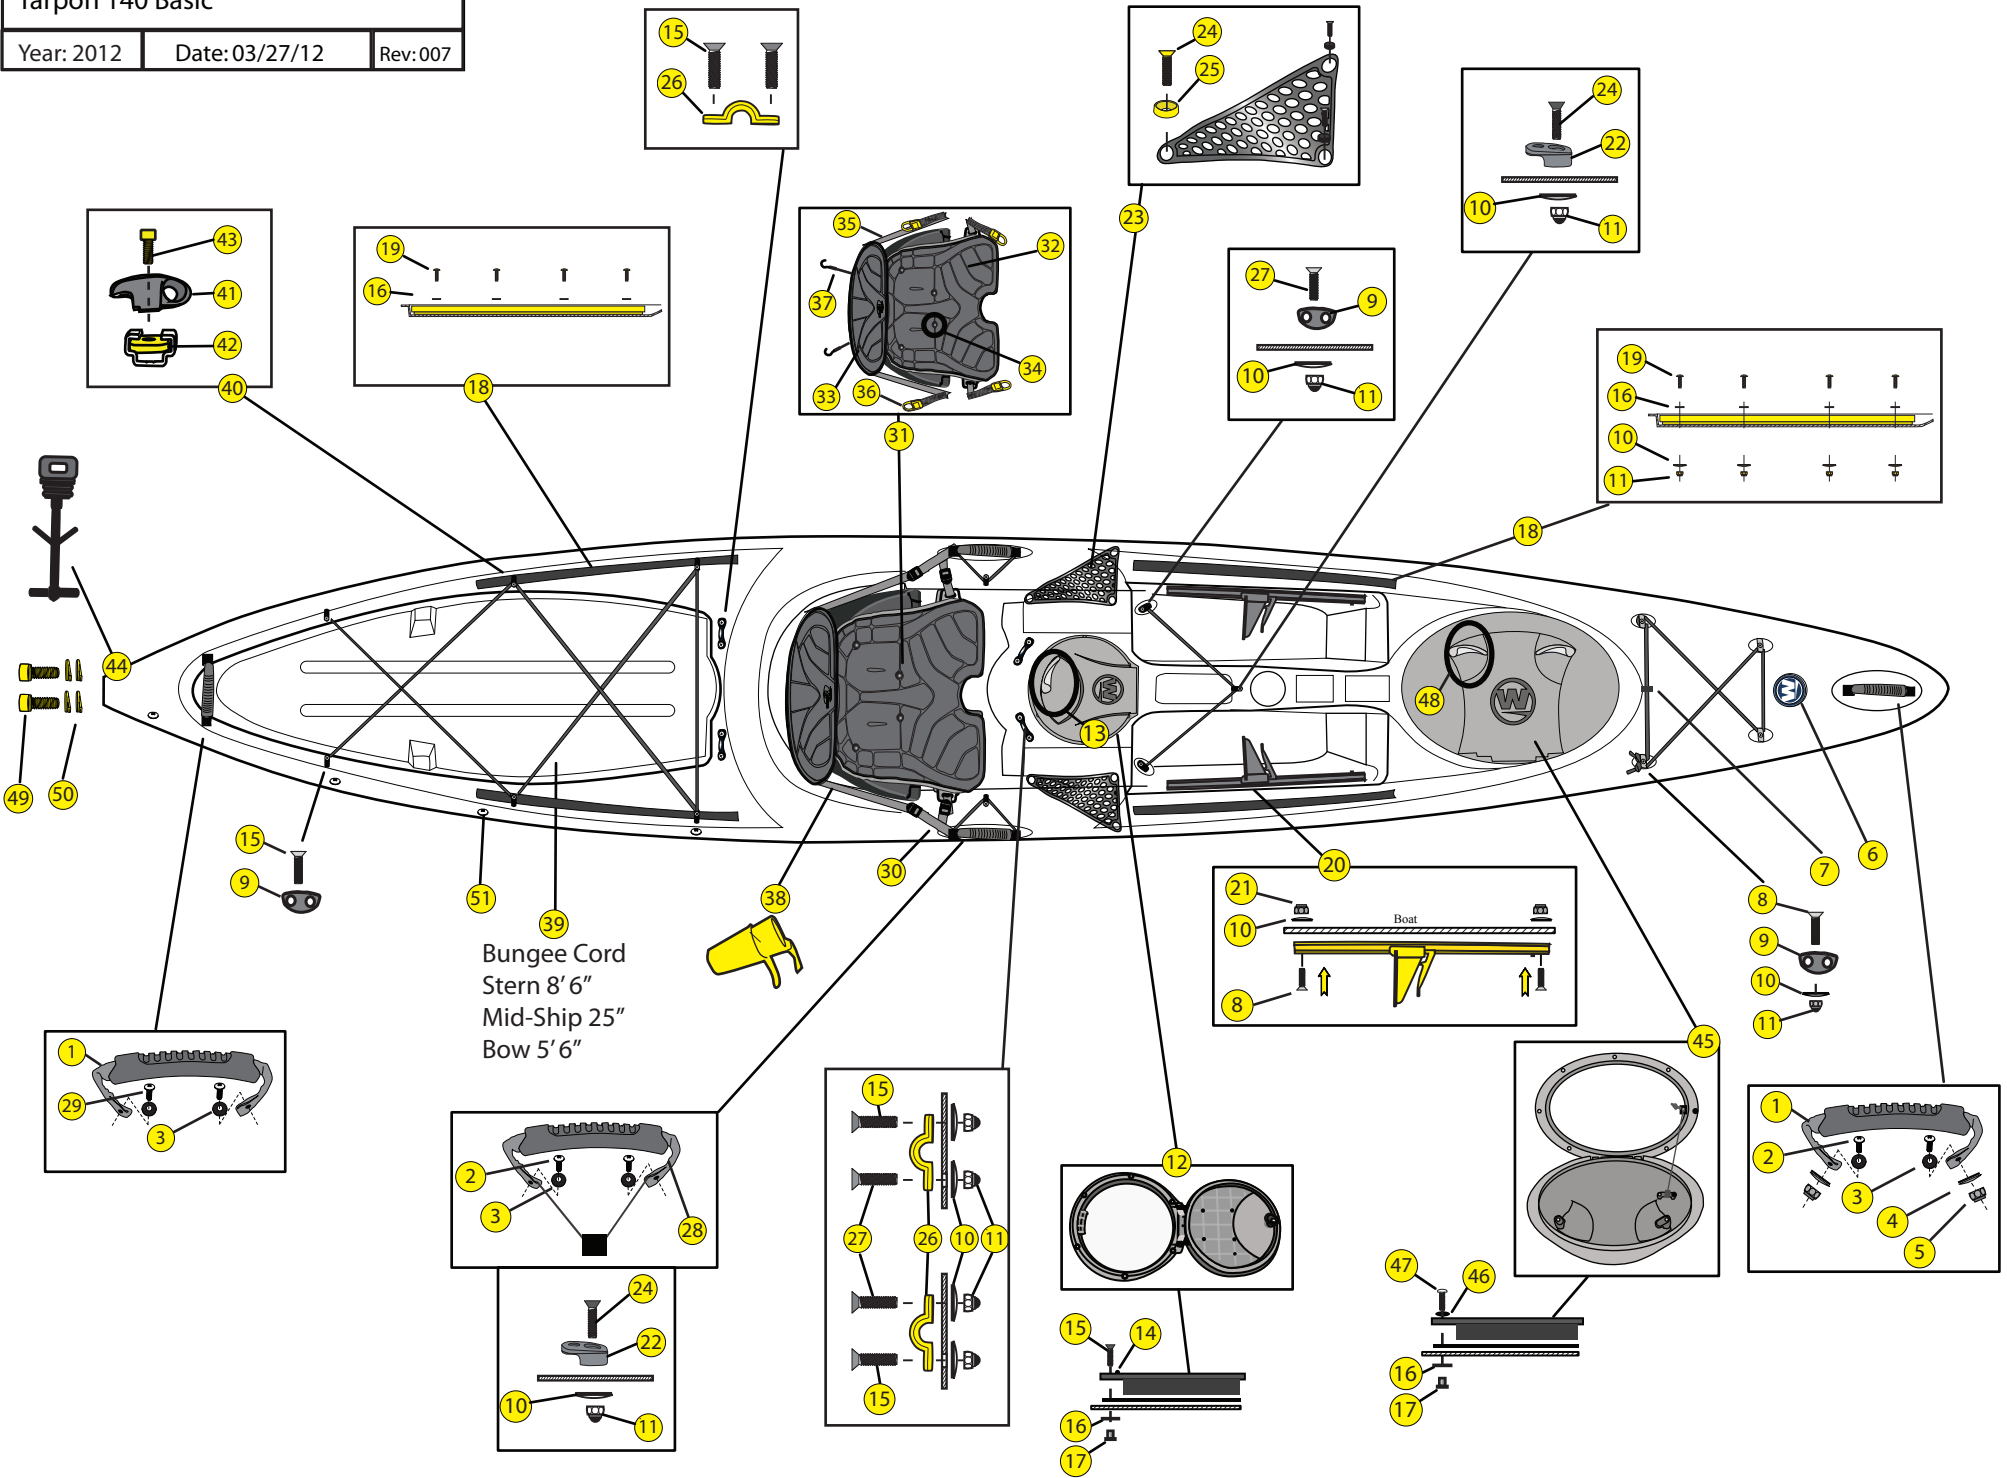

Tarpon 140 Basic

Year: 2012 Date: 03/27/12 Rev: 007

Bungee Cord
 Stern 8' 6"
 Mid-Ship 25"
 Bow 5' 6"

WILDERNESS SYSTEMS Tarpon 140

LOCATOR

Locator	SKU #	Product Description	
1	9800247	Handle - Comfort Carry (2pk)	https://www.harmonygear.com/product/a/9800247/b/c
2	9800298	Screw - Truss, 1/4-20 x 1 (5pk)	https://www.harmonygear.com/product/a/9800298/b/c
3	9800249	Washer - Nylon, 1/4 (5 pk)	https://www.harmonygear.com/product/a/9800249/b/c
4	9800257	Washer - Stainless Steel & Neoprene Combination, 1/4 (5 pk)	https://www.harmonygear.com/product/a/9800257/b/c
5	9800259	Nut - Locking, Stainless Steel, 1/4-20 (5pk)	https://www.harmonygear.com/product/a/9800259/b/c
6	9800250	Logo - Wilderness Systems Chrome Dome (2pk)	https://www.harmonygear.com/product/a/9800250/b/c
7	9800258	Bushing - Rubber (5pk)	https://www.harmonygear.com/product/a/9800258/b/c
8	9800292	Screw - Flathead, 10-32 x 1-1/4 (5pk)	https://www.harmonygear.com/product/a/9800292/b/c
9	9800252	Fitting - Flush w/ 2 horiz holes 3455-0103 (5pk)	https://www.harmonygear.com/product/a/9800252/b/c
10	9800253	Washer - Stainless Steel & Neoprene Combination, 10 x 5/8 (5pk)	https://www.harmonygear.com/product/a/9800253/b/c
11	9800254	Nut - Locking, with cap, 10-32 (5pk)	https://www.harmonygear.com/product/a/9800254/b/c
12	9800209	Kit - Round Orbix Hatch, Includes all Hardware and Gaskets	https://www.harmonygear.com/product/a/9800209/b/c
13	9800269	Round Orbix hatch lever and hardware	https://www.harmonygear.com/product/a/9800269/b/c
14	9800436	Hatch Lid Gasket - 8" round Orbix	https://www.harmonygear.com/product/a/9800436/b/c
15	9800297	Screw - Flathead, 10-32 x 3/4 (5pk)	https://www.harmonygear.com/product/a/9800297/b/c
16	9800261	Washer - Stainless Steel, 3/16 (5pk)	https://www.harmonygear.com/product/a/9800261/b/c
17	9800262	Nut - Wellnut, 10-32 (5pk)	https://www.harmonygear.com/product/a/9800262/b/c
18	9800293	Slidetrax Rail	https://www.harmonygear.com/product/a/9800293/b/c
19	9800414	Screw, Slidetrax, 10-32x5/8 buttonhead (5pk)	https://www.harmonygear.com/product/a/9800414/b/c
20	8023039	Kit - Keepers Footbrace Kit, Includes all Hardware	https://www.harmonygear.com/product/a/8023039/b/c
21	9800424	Nut, Locknut, 10-32	https://www.harmonygear.com/product/a/9800424/b/c
22	9800295	Deck Fitting - Tarpon, 1 hole with hook, (5pk)	https://www.harmonygear.com/product/a/9800295/b/c
23	9800210	Kit - Sit On Top Pocket Kit	https://www.harmonygear.com/product/a/9800210/b/c
24	9800296	Screw - Pocket; 10-32x7/8 Phl,Flt (5 pk)	https://www.harmonygear.com/product/a/9800296/b/c
25	9800417	Washer - Pocket;Countersunk,Blk, 1/4-20 (5 pk)	https://www.harmonygear.com/product/a/9800417/b/c
26	9800294	Fitting - Deck loop, (5pk)	https://www.harmonygear.com/product/a/9800294/b/c
27	9800251	Screw - Flathead, 10-32 x 1 (5pk)	https://www.harmonygear.com/product/a/9800251/b/c
28	9800062	Handle - Side Comfort Carry w/ paddle park (2pk)	https://www.harmonygear.com/product/a/9800062/b/c
29	9800248	Screw - Truss, 1/4-20 x 3/4 (5pk)	https://www.harmonygear.com/product/a/9800248/b/c
30	9800433	Strap - Leglifter/Backrest Y-joint dual buckle	https://www.harmonygear.com/product/a/9800433/b/c
31	9800302	Kit - Fully Assembled Phase 3 SOT Seat	https://www.harmonygear.com/product/a/9800302/b/c
32	9800020	Pad - Phase 3 Seat / Leg Lifter	https://www.harmonygear.com/product/a/9800020/b/c
33	9800021	Pad - Phase 3 Seatback	https://www.harmonygear.com/product/a/9800021/b/c
34	9800255	Fastener - Push Rivet, Plastic (5pk)	https://www.harmonygear.com/product/a/9800255/b/c
35	9800299	Webbing - 50"	https://www.harmonygear.com/product/a/9800299/b/c
36	9800369	Fitting - LED Pull Ring (5pk)	https://www.harmonygear.com/product/a/9800369/b/c
37	9800300	Fitting - Bungee Hook with Sleeve (5pk)	https://www.harmonygear.com/product/a/9800300/b/c
38	8023060	Scupper Plugs (2pk)	https://www.harmonygear.com/product/a/8023060/b/c
39	9800266	Bungee Cord - 20'	https://www.harmonygear.com/product/a/9800266/b/c
40	8023063	Fitting - Slidetrax Tie-Down (4pk)	https://www.harmonygear.com/product/a/8023063/b/c
41	9800429	Fitting - Slide Trax Tie Down, Blk, molded (2pk)	https://www.harmonygear.com/product/a/9800429/b/c
42	9800430	Plate - Slide Trax, Brass (5 pk)	https://www.harmonygear.com/product/a/9800430/b/c
43	9800413	Screw - Socket head, 1/4-20x1/2" (5 pk)	https://www.harmonygear.com/product/a/9800413/b/c
44	9800368	Drainplug (5pk)	https://www.harmonygear.com/product/a/9800368/b/c
45	9810115	Kit - Oval Orbix Hatch, Includes all Hardware and Gaskets	https://www.harmonygear.com/product/a/9810115/b/c
46	9800091	Gasket - Lid Gasket for Oval Orbix Hatch	https://www.harmonygear.com/product/a/9800091/b/c
47	9800260	Screw - Panhead, 10-32 x 3/4 (5pk)	https://www.harmonygear.com/product/a/9800260/b/c
48	9800263	Hatch Levers for oval Orbix Hatch with hardware (2)	https://www.harmonygear.com/product/a/9800263/b/c
49	9800409	Screw - Trusshead, 1/4-20x3/8" (5pk)	https://www.harmonygear.com/product/a/9800409/b/c
50	9800420	Washer - Neoprene, 1/4"x 1/2" (5pk)	https://www.harmonygear.com/product/a/9800420/b/c
51	9800406	Screw - Truss, 10-32 x 1/2 (5pk)	https://www.harmonygear.com/product/a/9800406/b/c