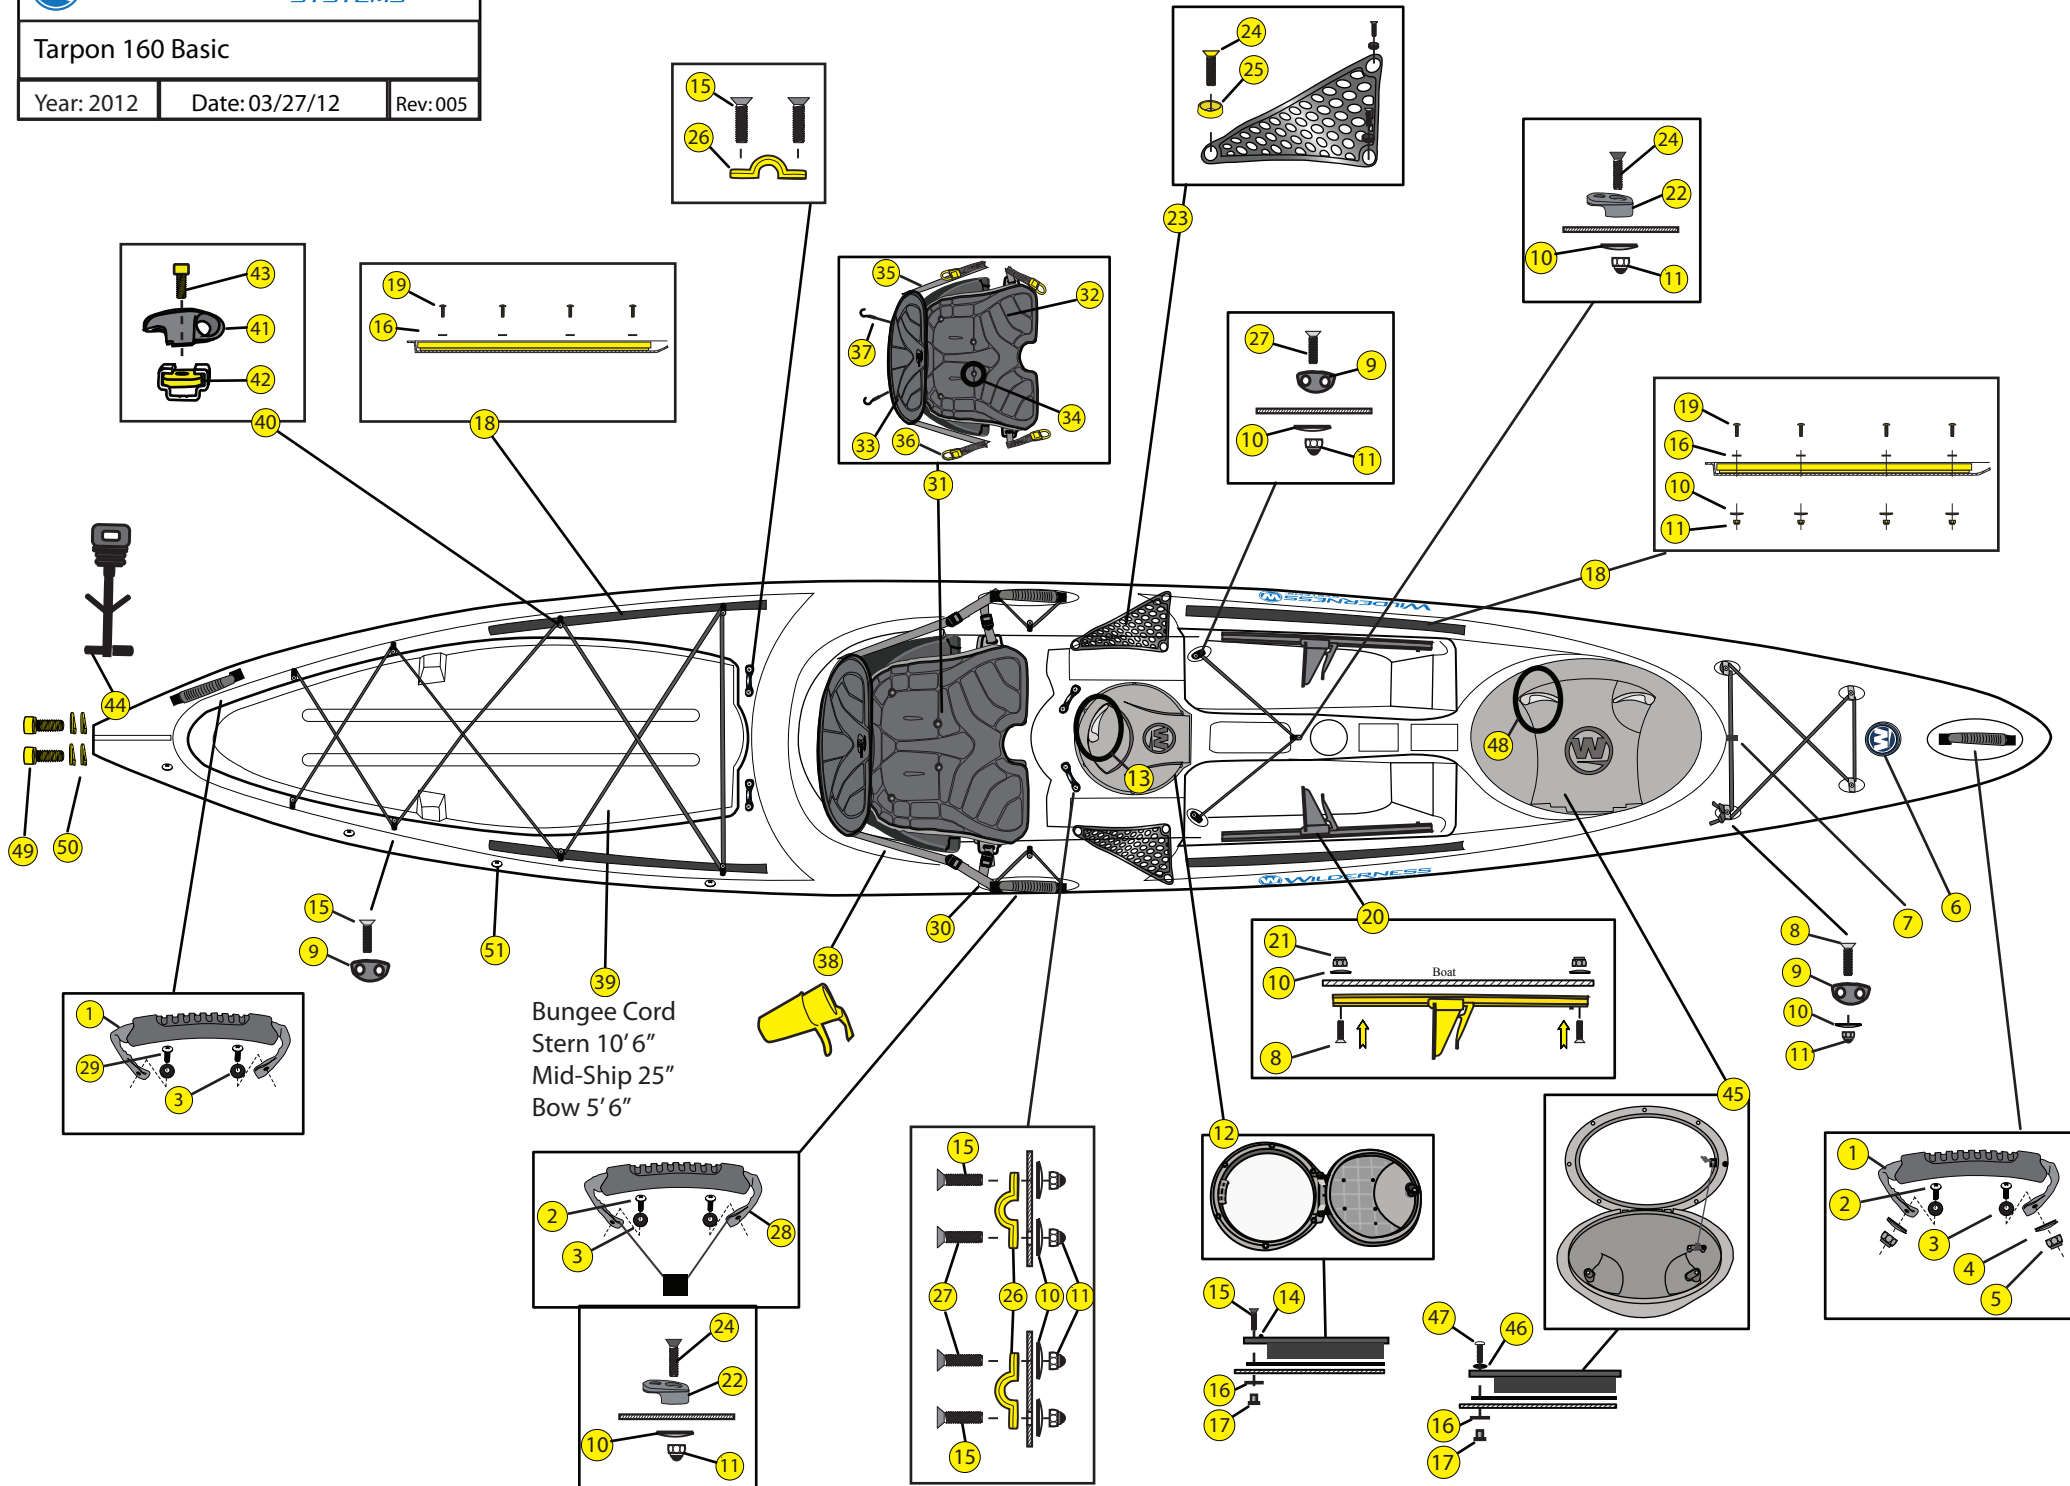

Tarpon 160 Basic

Year: 2012 Date: 03/27/12 Rev: 005

Bungee Cord
Stern 10' 6"
Mid-Ship 25"
Bow 5' 6"

WILDERNESS SYSTEMS Tarpon 160

LOCATOR

Locator	SKU #	Product Description	
1	9800247	Handle - Comfort Carry (2pk)	https://www.harmonygear.com/product/a/9800247/b/c
2	9800298	Screw - Truss, 1/4-20 x 1 (5pk)	https://www.harmonygear.com/product/a/9800298/b/c
3	9800249	Washer - Nylon, 1/4 (5 pk)	https://www.harmonygear.com/product/a/9800249/b/c
4	9800257	Washer - Stainless Steel & Neoprene Combination, 1/4 (5 pk)	https://www.harmonygear.com/product/a/9800257/b/c
5	9800259	Nut - Locking, Stainless Steel, 1/4-20 (5pk)	https://www.harmonygear.com/product/a/9800259/b/c
6	9800250	Logo - Wilderness Systems Chrome Dome (2pk)	https://www.harmonygear.com/product/a/9800250/b/c
7	9800258	Bushing - Rubber (5pk)	https://www.harmonygear.com/product/a/9800258/b/c
8	9800292	Screw - Flathead, 10-32 x 1-1/4 (5pk)	https://www.harmonygear.com/product/a/9800292/b/c
9	9800252	Fitting - Flush w/ 2 horiz holes 3455-0103 (5pk)	https://www.harmonygear.com/product/a/9800252/b/c
10	9800253	Washer - Stainless Steel & Neoprene Combination, 10 x 5/8 (5pk)	https://www.harmonygear.com/product/a/9800253/b/c
11	9800254	Nut - Locking, with cap, 10-32 (5pk)	https://www.harmonygear.com/product/a/9800254/b/c
12	9800209	Kit - Round Orbix Hatch, Includes all Hardware and Gaskets	https://www.harmonygear.com/product/a/9800209/b/c
13	9800269	Round Orbix hatch lever and hardware	https://www.harmonygear.com/product/a/9800269/b/c
14	9800436	Hatch Lid Gasket - 8" round Orbix	https://www.harmonygear.com/product/a/9800436/b/c
15	9800297	Screw - Flathead, 10-32 x 3/4 (5pk)	https://www.harmonygear.com/product/a/9800297/b/c
16	9800261	Washer - Stainless Steel, 3/16 (5pk)	https://www.harmonygear.com/product/a/9800261/b/c
17	9800262	Nut - Wellnut, 10-32 (5pk)	https://www.harmonygear.com/product/a/9800262/b/c
18	9800293	Slidetrax Rail	https://www.harmonygear.com/product/a/9800293/b/c
19	9800414	Screw, Slidetrax, 10-32x5/8 buttonhead (5pk)	https://www.harmonygear.com/product/a/9800414/b/c
20	8023039	Kit - Keepers Footbrace Kit, Includes all Hardware	https://www.harmonygear.com/product/a/8023039/b/c
21	9800424	Nut, Locknut, 10-32	https://www.harmonygear.com/product/a/9800424/b/c
22	9800295	Deck Fitting - Tarpon, 1 hole with hook, (5pk)	https://www.harmonygear.com/product/a/9800295/b/c
23	9800210	Kit - Sit On Top Pocket Kit	https://www.harmonygear.com/product/a/9800210/b/c
24	9800296	Screw - Pocket; 10-32x7/8 Phl,Flt (5 pk)	https://www.harmonygear.com/product/a/9800296/b/c
25	9800417	Washer - Pocket;Countersunk,Blk, 1/4-20 (5 pk)	https://www.harmonygear.com/product/a/9800417/b/c
26	9800294	Fitting - Deck loop, (5pk)	https://www.harmonygear.com/product/a/9800294/b/c
27	9800251	Screw - Flathead, 10-32 x 1 (5pk)	https://www.harmonygear.com/product/a/9800251/b/c
28	9800062	Handle - Side Comfort Carry w/paddle park (2pk)	https://www.harmonygear.com/product/a/9800062/b/c
29	9800248	Screw - Truss, 1/4-20 x 3/4 (5pk)	https://www.harmonygear.com/product/a/9800248/b/c
30	9800433	Strap - Leglifter/Backrest Y-joint dual buckle	https://www.harmonygear.com/product/a/9800433/b/c
31	9800302	Kit - Fully Assembled Phase 3 SOT Seat	https://www.harmonygear.com/product/a/9800302/b/c
32	9800020	Pad - Phase 3 Seat / Leg Lifter	https://www.harmonygear.com/product/a/9800020/b/c
33	9800021	Pad - Phase 3 Seatback	https://www.harmonygear.com/product/a/9800021/b/c
34	9800255	Fastener - Push Rivet, Plastic (5pk)	https://www.harmonygear.com/product/a/9800255/b/c
35	9800299	Webbing - 50"	https://www.harmonygear.com/product/a/9800299/b/c
36	9800369	Fitting - LED Pull Ring (5pk)	https://www.harmonygear.com/product/a/9800369/b/c
37	9800300	Fitting - Bungee Hook with Sleeve (5pk)	https://www.harmonygear.com/product/a/9800300/b/c
38	8023060	Scupper Plugs (2pk)	https://www.harmonygear.com/product/a/8023060/b/c
39	9800266	Bungee Cord - 20'	https://www.harmonygear.com/product/a/9800266/b/c
40	8023063	Fitting - Slidetrax Tie-Down (4pk)	https://www.harmonygear.com/product/a/8023063/b/c
41	9800429	Fitting - Slide Trax Tie Down, Blk, molded (2pk)	https://www.harmonygear.com/product/a/9800429/b/c
42	9800430	Plate - Slide Trax, Brass (5 pk)	https://www.harmonygear.com/product/a/9800430/b/c
43	9800413	Screw - Socket head, 1/4-20x1/2" (5 pk)	https://www.harmonygear.com/product/a/9800413/b/c
44	9800368	Drainplug (5pk)	https://www.harmonygear.com/product/a/9800368/b/c
45	9810115	Kit - Oval Orbix Hatch, Includes all Hardware and Gaskets	https://www.harmonygear.com/product/a/9810115/b/c
46	9800091	Gasket - Lid Gasket for Oval Orbix Hatch	https://www.harmonygear.com/product/a/9800091/b/c
47	9800260	Screw - Panhead, 10-32 x 3/4 (5pk)	https://www.harmonygear.com/product/a/9800260/b/c
48	9800263	Hatch Levers for oval Orbix Hatch with hardware (2)	https://www.harmonygear.com/product/a/9800263/b/c
49	9800409	Screw - Trusshead, 1/4-20x3/8" (5pk)	https://www.harmonygear.com/product/a/9800409/b/c
50	9800420	Washer - Neoprene, 1/4"x 1/2" (5pk)	https://www.harmonygear.com/product/a/9800420/b/c
51	9800406	Screw - Truss, 10-32 x 1/2 (5pk)	https://www.harmonygear.com/product/a/9800406/b/c