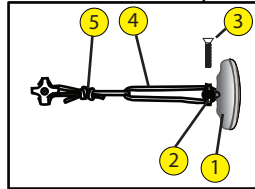

Tsunami 135 Basic

Year: 2011 | Date: 10/06/11 | Rev: 001

Static Line
Stern 8' 9"
Bow 10'

Bungee Cord
Stern Most 16"
Stern 5' 6"
Bow 8' 6"
Bow Most 16"

WILDERNESS SYSTEMS Tsunami 135

LOCATOR

Locator	SKU #	Product Description	
1	9810110	Soft Touch Handles (2pk)	https://www.harmonygear.com/product/a/9810110/b/c
2	9800365	Fitting - Retractable Handle (3455-0250) (5pk)	https://www.harmonygear.com/product/a/9800365/b/c
3	9800360	Screw - Flathead, 1/4-20x1 (5pk)	https://www.harmonygear.com/product/a/9800360/b/c
4	9800468	Cord - Nylon,Blk,3/16" x 20'	https://www.harmonygear.com/product/a/9800468/b/c
5	9800432	Bungee Cord 3/16" x 20', BLK	https://www.harmonygear.com/product/a/9800432/b/c
6	9800251	Screw - Flathead, 10-32 x 1 (5pk)	https://www.harmonygear.com/product/a/9800251/b/c
7	9800363	Fitting - Deck, Low Profile 4 way (3455-0098) (5pk)	https://www.harmonygear.com/product/a/9800363/b/c
8	9800253	Washer - Stainless Steel & Neoprene Combination, 10 x 5/8 (5pk)	https://www.harmonygear.com/product/a/9800253/b/c
9	9800254	Nut - Locking, with cap, 10-32 (5pk)	https://www.harmonygear.com/product/a/9800254/b/c
10	9810075	Reflective Static Cord - 20'	https://www.harmonygear.com/product/a/9810075/b/c
11	9800250	Logo - Wilderness Systems Chrome Dome (2pk)	https://www.harmonygear.com/product/a/9800250/b/c
12	9800292	Screw - Flathead, 10-32 x 1 1/4" (5pk)	https://www.harmonygear.com/product/a/9800292/b/c
13	9800431	Cable clamp, 1/8",Blk, (5pk)	https://www.harmonygear.com/product/a/9800431/b/c
14	9810097	Hatchcover - 10" Round Wilderness Systems	https://www.harmonygear.com/product/a/9810097/b/c
15	9800395	Bulkhead - Tsunami135 Bow	https://www.harmonygear.com/product/a/9800395/b/c
16	8023040	Kit - Slidelock Footbraces, Includes all Hardware (LH & RH)	https://www.harmonygear.com/product/a/8023040/b/c
17	9800415	Screw - Trusshead, 14 x 3/4" (5pk)	https://www.harmonygear.com/product/a/9800415/b/c
18	9800418	Washer - Neoprene, 1/4 x 5/8" (5pk)	https://www.harmonygear.com/product/a/9800418/b/c
19	9800037	Kit - Touring Thighbrace, Includes all Hardware	https://www.harmonygear.com/product/a/9800037/b/c
20	9800408	Screw - Panhead, 1/4-20 x 1/2 (5pk)	https://www.harmonygear.com/product/a/9800408/b/c
21	9800405	Screw - Truss, 10-32 x 3/4 (5pk)	https://www.harmonygear.com/product/a/9800405/b/c
22	9800419	Washer - Stainless, 1/4"x1"x1/16"	https://www.harmonygear.com/product/a/9800419/b/c
23	9800262	Nut - Wellnut, 10-32 (5pk)	https://www.harmonygear.com/product/a/9800262/b/c
24	9800244	Kit - Fully Assembled Tsunami 135 Phase 3 Seat	https://www.harmonygear.com/product/a/9800244/b/c
25	9800021	Pad - Phase 3 Seatback	https://www.harmonygear.com/product/a/9800021/b/c
26	9800020	Pad - Phase 3 Seat / Leg Lifter	https://www.harmonygear.com/product/a/9800020/b/c
27	9800255	Fastener - Push Rivet, Plastic (5pk)	https://www.harmonygear.com/product/a/9800255/b/c
28	9800299	Webbing - 50"	https://www.harmonygear.com/product/a/9800299/b/c
29	9800369	Fitting - LED Pull Ring (5pk)	https://www.harmonygear.com/product/a/9800369/b/c
30	9800300	Fitting - Bungee Hook with Sleeve (5pk)	https://www.harmonygear.com/product/a/9800300/b/c
31	9800362	Screw - Truss, 1/4-20x1 1/4 (5pk)	https://www.harmonygear.com/product/a/9800362/b/c
32	9800257	Washer - Stainless Steel & Neoprene Combination, 1/4 (5 pk)	https://www.harmonygear.com/product/a/9800257/b/c
33	9800249	Washer - Nylon, 1/4 (5 pk)	https://www.harmonygear.com/product/a/9800249/b/c
34	9800259	Nut - Locking, Stainless Steel, 1/4-20 (5pk)	https://www.harmonygear.com/product/a/9800259/b/c
35	9800295	Deck Fitting - Tarpon, 1 hole with hook, (5pk)	https://www.harmonygear.com/product/a/9800295/b/c
36	9800296	Screw - Flathead; 10-32x7/8 Phl,Fit (5 pk)	https://www.harmonygear.com/product/a/9800296/b/c
37	9800396	Bulkhead - Tsunami135 Stern	https://www.harmonygear.com/product/a/9800396/b/c
38	9800628	Bulkhead Sealant (Grey) 5 oz.	https://www.harmonygear.com/product/a/9800628/b/c
39	9800266	Bungee Cord - 1/4" X 20', BLK	https://www.harmonygear.com/product/a/9800266/b/c
40	9800092	Hatchcover - Oval Domed Wilderness Systems	https://www.harmonygear.com/product/a/9800092/b/c
41	9800364	Fitting - Round Pad eye, Blk (3455-0099) (5pk)	https://www.harmonygear.com/product/a/9800364/b/c
42	9800297	Screw - Flathead, 10-32 x 3/4 (5pk)	https://www.harmonygear.com/product/a/9800297/b/c
43	9800409	Screw - Trusshead, 1/4-20x3/8" (5pk)	https://www.harmonygear.com/product/a/9800409/b/c
44	9800420	Washer - Neoprene, 1/4"x 1/2" (5pk)	https://www.harmonygear.com/product/a/9800420/b/c
45	9800044	Hatchcover - 8" Round Wilderness Systems	https://www.harmonygear.com/product/a/9800044/b/c