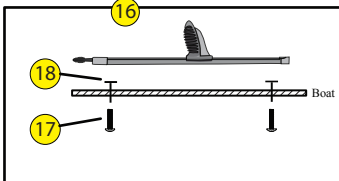

Tsunami 135 Basic

Year: 2011 | Date: 10/06/11 | Rev: 001

Static Line
Stern 8' 9"
Bow 10'

Bungee Cord
Stern Most 16"
Stern 5' 6"
Bow 8' 6"
Bow Most 16"

WILDERNESS SYSTEMS Tsunami 135

LOCATOR

Locator	SKU #	Product Description	
1	9810110	Soft Touch Handles (2pk)	https://www.harmonygear.com/product/a/9810110/b/c
2	9800365	Fitting - Retractable Handle (3455-0250) (5pk)	https://www.harmonygear.com/product/a/9800365/b/c
3	9800360	Screw - Flathead, 1/4-20x1 (5pk)	https://www.harmonygear.com/product/a/9800360/b/c
4	9800468	Cord - Nylon,Blk,3/16" x 20'	https://www.harmonygear.com/product/a/9800468/b/c
5	9800432	Bungee Cord 3/16" x 20', BLK	https://www.harmonygear.com/product/a/9800432/b/c
6	9800251	Screw - Flathead, 10-32 x 1 (5pk)	https://www.harmonygear.com/product/a/9800251/b/c
7	9800363	Fitting - Deck, Low Profile 4 way (3455-0098) (5pk)	https://www.harmonygear.com/product/a/9800363/b/c
8	9800253	Washer - Stainless Steel & Neoprene Combination, 10 x 5/8 (5pk)	https://www.harmonygear.com/product/a/9800253/b/c
9	9800254	Nut - Locking, with cap, 10-32 (5pk)	https://www.harmonygear.com/product/a/9800254/b/c
10	9810075	Reflective Static Cord - 20'	https://www.harmonygear.com/product/a/9810075/b/c
11	9800250	Logo - Wilderness Systems Chrome Dome (2pk)	https://www.harmonygear.com/product/a/9800250/b/c
12	9800292	Screw - Flathead, 10-32 x 1 1/4" (5pk)	https://www.harmonygear.com/product/a/9800292/b/c
13	9800431	Cable clamp, 1/8",Blk, (5pk)	https://www.harmonygear.com/product/a/9800431/b/c
14	9810097	Hatchcover - 10" Round Wilderness Systems	https://www.harmonygear.com/product/a/9810097/b/c
15	9800395	Bulkhead - Tsunami135 Bow	https://www.harmonygear.com/product/a/9800395/b/c
16	8023040	Kit - Slidelock Footbraces, Includes all Hardware (LH & RH)	https://www.harmonygear.com/product/a/8023040/b/c
17	9800415	Screw - Trusshead, 14 x 3/4" (5pk)	https://www.harmonygear.com/product/a/9800415/b/c
18	9800418	Washer - Neoprene, 1/4 x 5/8" (5pk)	https://www.harmonygear.com/product/a/9800418/b/c
19	9800037	Kit - Touring Thighbrace, Includes all Hardware	https://www.harmonygear.com/product/a/9800037/b/c
20	9800408	Screw - Panhead, 1/4-20 x 1/2 (5pk)	https://www.harmonygear.com/product/a/9800408/b/c
21	9800405	Screw - Truss, 10-32 x 3/4 (5pk)	https://www.harmonygear.com/product/a/9800405/b/c
22	9800419	Washer - Stainless, 1/4"x1"x1/16"	https://www.harmonygear.com/product/a/9800419/b/c
23	9800262	Nut - Wellnut, 10-32 (5pk)	https://www.harmonygear.com/product/a/9800262/b/c
24	9800244	Kit - Fully Assembled Tsunami 135 Phase 3 Seat	https://www.harmonygear.com/product/a/9800244/b/c
25	9800021	Pad - Phase 3 Seatback	https://www.harmonygear.com/product/a/9800021/b/c
26	9800020	Pad - Phase 3 Seat / Leg Lifter	https://www.harmonygear.com/product/a/9800020/b/c
27	9800255	Fastener - Push Rivet, Plastic (5pk)	https://www.harmonygear.com/product/a/9800255/b/c
28	9800299	Webbing - 50"	https://www.harmonygear.com/product/a/9800299/b/c
29	9800369	Fitting - LED Pull Ring (5pk)	https://www.harmonygear.com/product/a/9800369/b/c
30	9800300	Fitting - Bungee Hook with Sleeve (5pk)	https://www.harmonygear.com/product/a/9800300/b/c
31	9800362	Screw - Truss, 1/4-20x1 1/4 (5pk)	https://www.harmonygear.com/product/a/9800362/b/c
32	9800257	Washer - Stainless Steel & Neoprene Combination, 1/4 (5 pk)	https://www.harmonygear.com/product/a/9800257/b/c
33	9800249	Washer - Nylon, 1/4 (5 pk)	https://www.harmonygear.com/product/a/9800249/b/c
34	9800259	Nut - Locking, Stainless Steel, 1/4-20 (5pk)	https://www.harmonygear.com/product/a/9800259/b/c
35	9800295	Deck Fitting - Tarpon, 1 hole with hook, (5pk)	https://www.harmonygear.com/product/a/9800295/b/c
36	9800296	Screw - Flathead; 10-32x7/8 Phl,Fit (5 pk)	https://www.harmonygear.com/product/a/9800296/b/c
37	9800396	Bulkhead - Tsunami135 Stern	https://www.harmonygear.com/product/a/9800396/b/c
38	9800628	Bulkhead Sealant (Grey) 5 oz.	https://www.harmonygear.com/product/a/9800628/b/c
39	9800266	Bungee Cord - 1/4" X 20', BLK	https://www.harmonygear.com/product/a/9800266/b/c
40	9800092	Hatchcover - Oval Domed Wilderness Systems	https://www.harmonygear.com/product/a/9800092/b/c
41	9800364	Fitting - Round Pad eye, Blk (3455-0099) (5pk)	https://www.harmonygear.com/product/a/9800364/b/c
42	9800297	Screw - Flathead, 10-32 x 3/4 (5pk)	https://www.harmonygear.com/product/a/9800297/b/c
43	9800409	Screw - Trusshead, 1/4-20x3/8" (5pk)	https://www.harmonygear.com/product/a/9800409/b/c
44	9800420	Washer - Neoprene, 1/4"x 1/2" (5pk)	https://www.harmonygear.com/product/a/9800420/b/c
45	9800044	Hatchcover - 8" Round Wilderness Systems	https://www.harmonygear.com/product/a/9800044/b/c