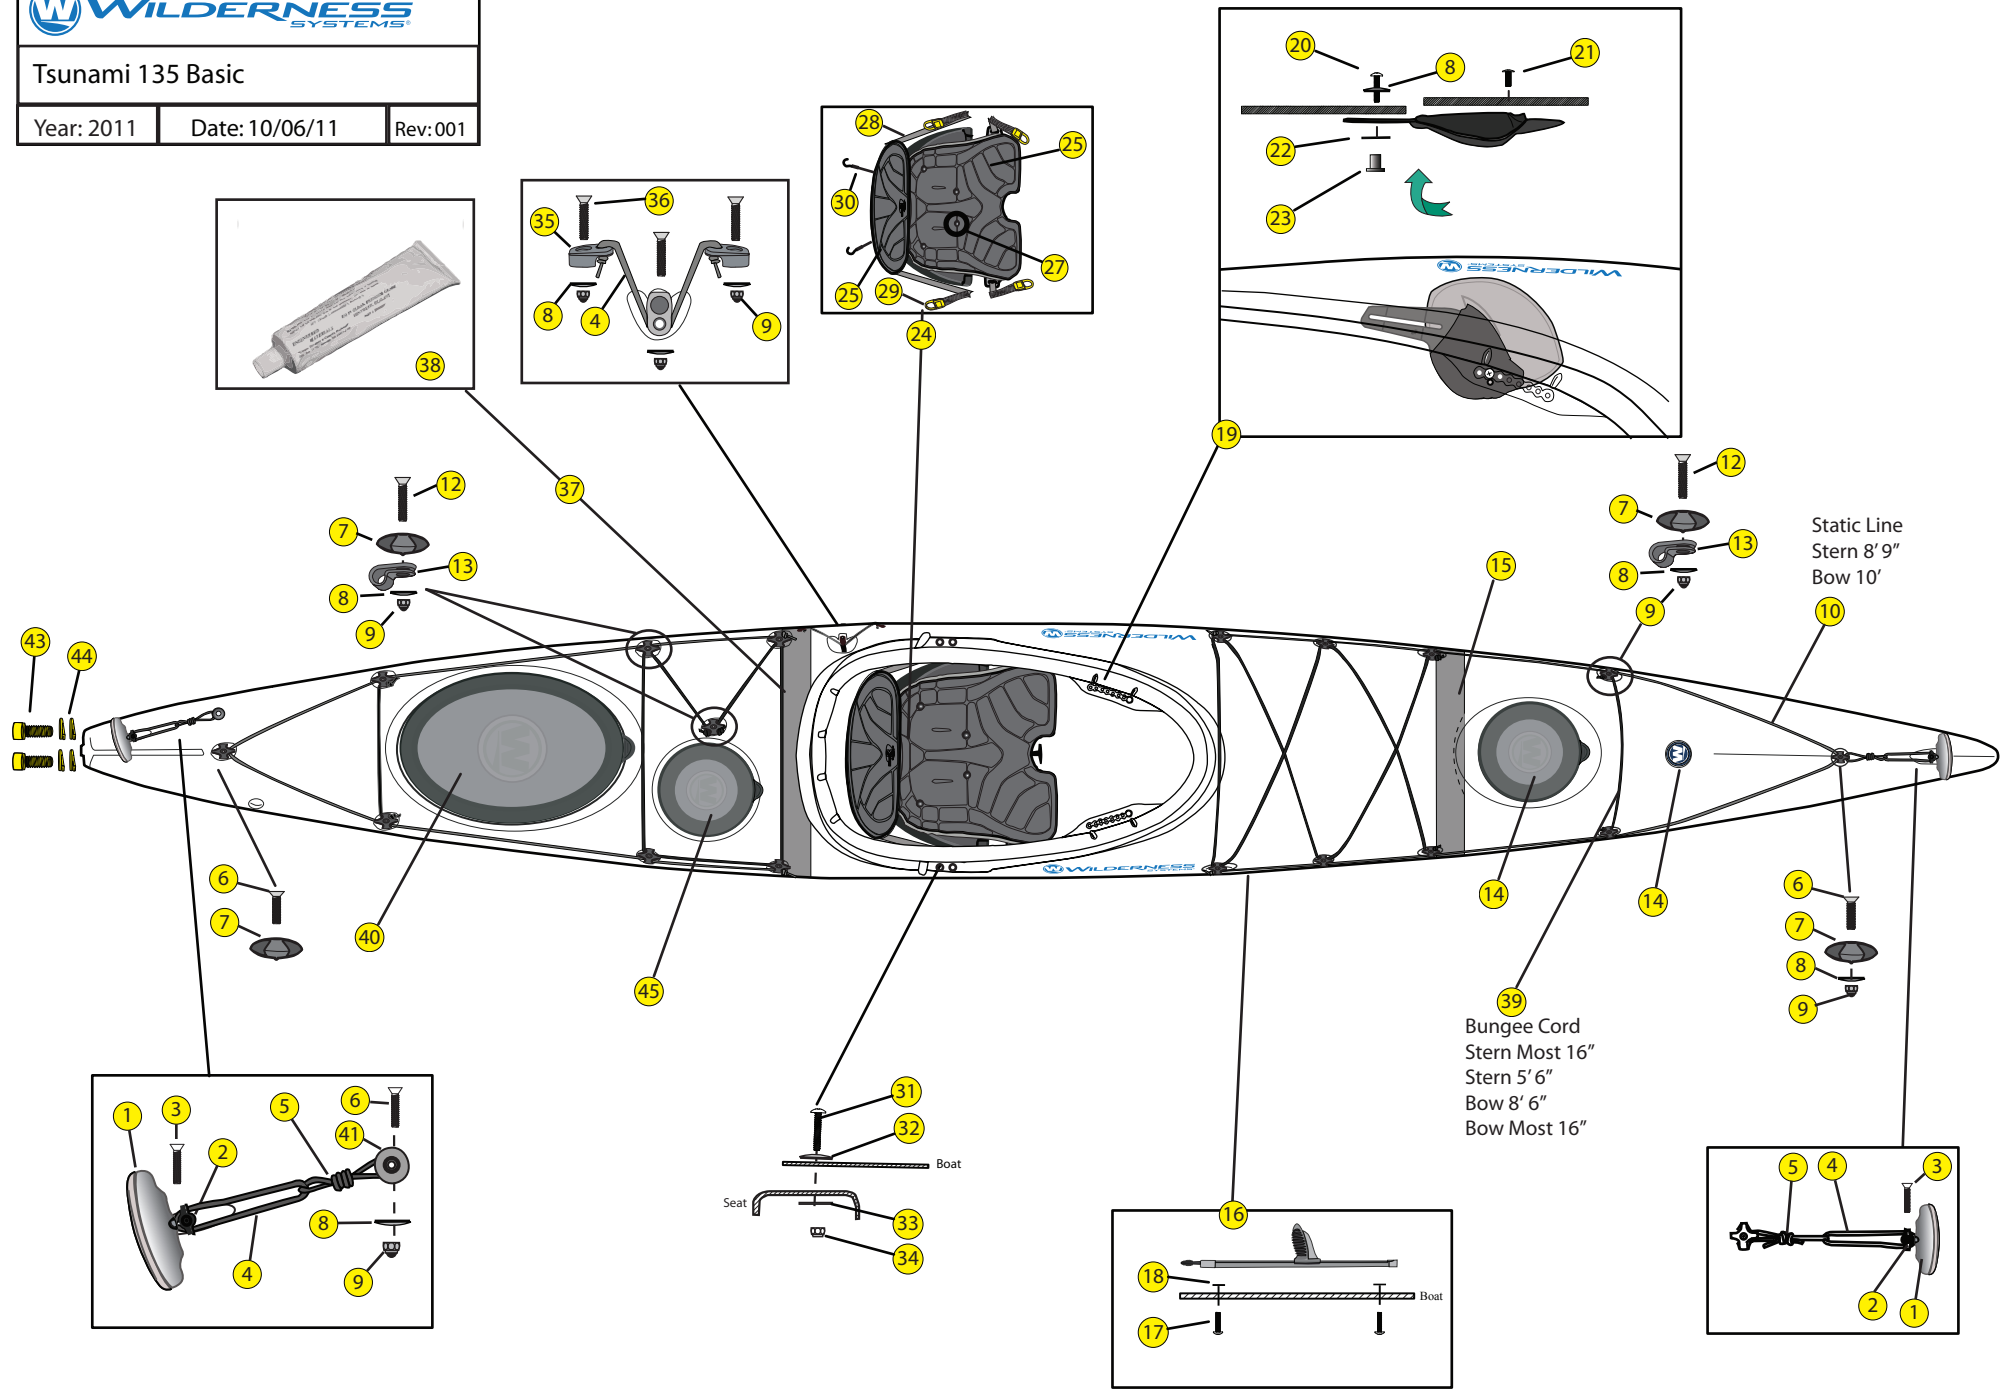

Tsunami 135 Basic

Year: 2011 | Date: 10/06/11 | Rev: 001

Static Line
Stern 8' 9"
Bow 10'

Bungee Cord
Stern Most 16"
Stern 5' 6"
Bow 8' 6"
Bow Most 16"

WILDERNESS SYSTEMS Tsunami 135

LOCATOR

Locator	SKU #	Product Description	
1	9810110	Soft Touch Handles (2pk)	https://www.harmonygear.com/product/a/9810110/b/c
2	9800365	Fitting - Retractable Handle (3455-0250) (5pk)	https://www.harmonygear.com/product/a/9800365/b/c
3	9800360	Screw - Flathead, 1/4-20x1 (5pk)	https://www.harmonygear.com/product/a/9800360/b/c
4	9800468	Cord - Nylon,Blk,3/16" x 20'	https://www.harmonygear.com/product/a/9800468/b/c
5	9800432	Bungee Cord 3/16" x 20', BLK	https://www.harmonygear.com/product/a/9800432/b/c
6	9800251	Screw - Flathead, 10-32 x 1 (5pk)	https://www.harmonygear.com/product/a/9800251/b/c
7	9800363	Fitting - Deck, Low Profile 4 way (3455-0098) (5pk)	https://www.harmonygear.com/product/a/9800363/b/c
8	9800253	Washer - Stainless Steel & Neoprene Combination, 10 x 5/8 (5pk)	https://www.harmonygear.com/product/a/9800253/b/c
9	9800254	Nut - Locking, with cap, 10-32 (5pk)	https://www.harmonygear.com/product/a/9800254/b/c
10	9810075	Reflective Static Cord - 20'	https://www.harmonygear.com/product/a/9810075/b/c
11	9800250	Logo - Wilderness Systems Chrome Dome (2pk)	https://www.harmonygear.com/product/a/9800250/b/c
12	9800292	Screw - Flathead, 10-32 x 1 1/4" (5pk)	https://www.harmonygear.com/product/a/9800292/b/c
13	9800431	Cable clamp, 1/8",Blk, (5pk)	https://www.harmonygear.com/product/a/9800431/b/c
14	9810097	Hatchcover - 10" Round Wilderness Systems	https://www.harmonygear.com/product/a/9810097/b/c
15	9800395	Bulkhead - Tsunami135 Bow	https://www.harmonygear.com/product/a/9800395/b/c
16	8023040	Kit - Slidelock Footbraces, Includes all Hardware (LH & RH)	https://www.harmonygear.com/product/a/8023040/b/c
17	9800415	Screw - Trusshead, 14 x 3/4" (5pk)	https://www.harmonygear.com/product/a/9800415/b/c
18	9800418	Washer - Neoprene, 1/4 x 5/8" (5pk)	https://www.harmonygear.com/product/a/9800418/b/c
19	9800037	Kit - Touring Thighbrace, Includes all Hardware	https://www.harmonygear.com/product/a/9800037/b/c
20	9800408	Screw - Panhead, 1/4-20 x 1/2 (5pk)	https://www.harmonygear.com/product/a/9800408/b/c
21	9800405	Screw - Truss, 10-32 x 3/4 (5pk)	https://www.harmonygear.com/product/a/9800405/b/c
22	9800419	Washer - Stainless, 1/4"x1"x1/16"	https://www.harmonygear.com/product/a/9800419/b/c
23	9800262	Nut - Wellnut, 10-32 (5pk)	https://www.harmonygear.com/product/a/9800262/b/c
24	9800244	Kit - Fully Assembled Tsunami 135 Phase 3 Seat	https://www.harmonygear.com/product/a/9800244/b/c
25	9800021	Pad - Phase 3 Seatback	https://www.harmonygear.com/product/a/9800021/b/c
26	9800020	Pad - Phase 3 Seat / Leg Lifter	https://www.harmonygear.com/product/a/9800020/b/c
27	9800255	Fastener - Push Rivet, Plastic (5pk)	https://www.harmonygear.com/product/a/9800255/b/c
28	9800299	Webbing - 50"	https://www.harmonygear.com/product/a/9800299/b/c
29	9800369	Fitting - LED Pull Ring (5pk)	https://www.harmonygear.com/product/a/9800369/b/c
30	9800300	Fitting - Bungee Hook with Sleeve (5pk)	https://www.harmonygear.com/product/a/9800300/b/c
31	9800362	Screw - Truss, 1/4-20x1 1/4 (5pk)	https://www.harmonygear.com/product/a/9800362/b/c
32	9800257	Washer - Stainless Steel & Neoprene Combination, 1/4 (5 pk)	https://www.harmonygear.com/product/a/9800257/b/c
33	9800249	Washer - Nylon, 1/4 (5 pk)	https://www.harmonygear.com/product/a/9800249/b/c
34	9800259	Nut - Locking, Stainless Steel, 1/4-20 (5pk)	https://www.harmonygear.com/product/a/9800259/b/c
35	9800295	Deck Fitting - Tarpon, 1 hole with hook, (5pk)	https://www.harmonygear.com/product/a/9800295/b/c
36	9800296	Screw - Flathead; 10-32x7/8 Phl,Fit (5 pk)	https://www.harmonygear.com/product/a/9800296/b/c
37	9800396	Bulkhead - Tsunami135 Stern	https://www.harmonygear.com/product/a/9800396/b/c
38	9800628	Bulkhead Sealant (Grey) 5 oz.	https://www.harmonygear.com/product/a/9800628/b/c
39	9800266	Bungee Cord - 1/4" X 20', BLK	https://www.harmonygear.com/product/a/9800266/b/c
40	9800092	Hatchcover - Oval Domed Wilderness Systems	https://www.harmonygear.com/product/a/9800092/b/c
41	9800364	Fitting - Round Pad eye, Blk (3455-0099) (5pk)	https://www.harmonygear.com/product/a/9800364/b/c
42	9800297	Screw - Flathead, 10-32 x 3/4 (5pk)	https://www.harmonygear.com/product/a/9800297/b/c
43	9800409	Screw - Trusshead, 1/4-20x3/8" (5pk)	https://www.harmonygear.com/product/a/9800409/b/c
44	9800420	Washer - Neoprene, 1/4"x 1/2" (5pk)	https://www.harmonygear.com/product/a/9800420/b/c
45	9800044	Hatchcover - 8" Round Wilderness Systems	https://www.harmonygear.com/product/a/9800044/b/c