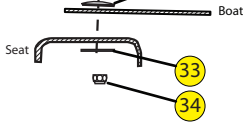

Tsunami 135 Basic

Year: 2011 | Date: 10/06/11 | Rev: 001

Static Line
Stern 8' 9"
Bow 10'

Bungee Cord
Stern Most 16"
Stern 5' 6"
Bow 8' 6"
Bow Most 16"

WILDERNESS SYSTEMS Tsunami 135

LOCATOR

Locator	SKU #	Product Description	
1	9810110	Soft Touch Handles (2pk)	https://www.harmonygear.com/product/a/9810110/b/c
2	9800365	Fitting - Retractable Handle (3455-0250) (5pk)	https://www.harmonygear.com/product/a/9800365/b/c
3	9800360	Screw - Flathead, 1/4-20x1 (5pk)	https://www.harmonygear.com/product/a/9800360/b/c
4	9800468	Cord - Nylon,Blk,3/16" x 20'	https://www.harmonygear.com/product/a/9800468/b/c
5	9800432	Bungee Cord 3/16" x 20', BLK	https://www.harmonygear.com/product/a/9800432/b/c
6	9800251	Screw - Flathead, 10-32 x 1 (5pk)	https://www.harmonygear.com/product/a/9800251/b/c
7	9800363	Fitting - Deck, Low Profile 4 way (3455-0098) (5pk)	https://www.harmonygear.com/product/a/9800363/b/c
8	9800253	Washer - Stainless Steel & Neoprene Combination, 10 x 5/8 (5pk)	https://www.harmonygear.com/product/a/9800253/b/c
9	9800254	Nut - Locking, with cap, 10-32 (5pk)	https://www.harmonygear.com/product/a/9800254/b/c
10	9810075	Reflective Static Cord - 20'	https://www.harmonygear.com/product/a/9810075/b/c
11	9800250	Logo - Wilderness Systems Chrome Dome (2pk)	https://www.harmonygear.com/product/a/9800250/b/c
12	9800292	Screw - Flathead, 10-32 x 1 1/4" (5pk)	https://www.harmonygear.com/product/a/9800292/b/c
13	9800431	Cable clamp, 1/8",Blk, (5pk)	https://www.harmonygear.com/product/a/9800431/b/c
14	9810097	Hatchcover - 10" Round Wilderness Systems	https://www.harmonygear.com/product/a/9810097/b/c
15	9800395	Bulkhead - Tsunami135 Bow	https://www.harmonygear.com/product/a/9800395/b/c
16	8023040	Kit - Slidelock Footbraces, Includes all Hardware (LH & RH)	https://www.harmonygear.com/product/a/8023040/b/c
17	9800415	Screw - Trusshead, 14 x 3/4" (5pk)	https://www.harmonygear.com/product/a/9800415/b/c
18	9800418	Washer - Neoprene, 1/4 x 5/8" (5pk)	https://www.harmonygear.com/product/a/9800418/b/c
19	9800037	Kit - Touring Thighbrace, Includes all Hardware	https://www.harmonygear.com/product/a/9800037/b/c
20	9800408	Screw - Panhead, 1/4-20 x 1/2 (5pk)	https://www.harmonygear.com/product/a/9800408/b/c
21	9800405	Screw - Truss, 10-32 x 3/4 (5pk)	https://www.harmonygear.com/product/a/9800405/b/c
22	9800419	Washer - Stainless, 1/4"x1"x1/16"	https://www.harmonygear.com/product/a/9800419/b/c
23	9800262	Nut - Wellnut, 10-32 (5pk)	https://www.harmonygear.com/product/a/9800262/b/c
24	9800244	Kit - Fully Assembled Tsunami 135 Phase 3 Seat	https://www.harmonygear.com/product/a/9800244/b/c
25	9800021	Pad - Phase 3 Seatback	https://www.harmonygear.com/product/a/9800021/b/c
26	9800020	Pad - Phase 3 Seat / Leg Lifter	https://www.harmonygear.com/product/a/9800020/b/c
27	9800255	Fastener - Push Rivet, Plastic (5pk)	https://www.harmonygear.com/product/a/9800255/b/c
28	9800299	Webbing - 50"	https://www.harmonygear.com/product/a/9800299/b/c
29	9800369	Fitting - LED Pull Ring (5pk)	https://www.harmonygear.com/product/a/9800369/b/c
30	9800300	Fitting - Bungee Hook with Sleeve (5pk)	https://www.harmonygear.com/product/a/9800300/b/c
31	9800362	Screw - Truss, 1/4-20x1 1/4 (5pk)	https://www.harmonygear.com/product/a/9800362/b/c
32	9800257	Washer - Stainless Steel & Neoprene Combination, 1/4 (5 pk)	https://www.harmonygear.com/product/a/9800257/b/c
33	9800249	Washer - Nylon, 1/4 (5 pk)	https://www.harmonygear.com/product/a/9800249/b/c
34	9800259	Nut - Locking, Stainless Steel, 1/4-20 (5pk)	https://www.harmonygear.com/product/a/9800259/b/c
35	9800295	Deck Fitting - Tarpon, 1 hole with hook, (5pk)	https://www.harmonygear.com/product/a/9800295/b/c
36	9800296	Screw - Flathead; 10-32x7/8 Phl,Fit (5 pk)	https://www.harmonygear.com/product/a/9800296/b/c
37	9800396	Bulkhead - Tsunami135 Stern	https://www.harmonygear.com/product/a/9800396/b/c
38	9800628	Bulkhead Sealant (Grey) 5 oz.	https://www.harmonygear.com/product/a/9800628/b/c
39	9800266	Bungee Cord - 1/4" X 20', BLK	https://www.harmonygear.com/product/a/9800266/b/c
40	9800092	Hatchcover - Oval Domed Wilderness Systems	https://www.harmonygear.com/product/a/9800092/b/c
41	9800364	Fitting - Round Pad eye, Blk (3455-0099) (5pk)	https://www.harmonygear.com/product/a/9800364/b/c
42	9800297	Screw - Flathead, 10-32 x 3/4 (5pk)	https://www.harmonygear.com/product/a/9800297/b/c
43	9800409	Screw - Trusshead, 1/4-20x3/8" (5pk)	https://www.harmonygear.com/product/a/9800409/b/c
44	9800420	Washer - Neoprene, 1/4"x 1/2" (5pk)	https://www.harmonygear.com/product/a/9800420/b/c
45	9800044	Hatchcover - 8" Round Wilderness Systems	https://www.harmonygear.com/product/a/9800044/b/c