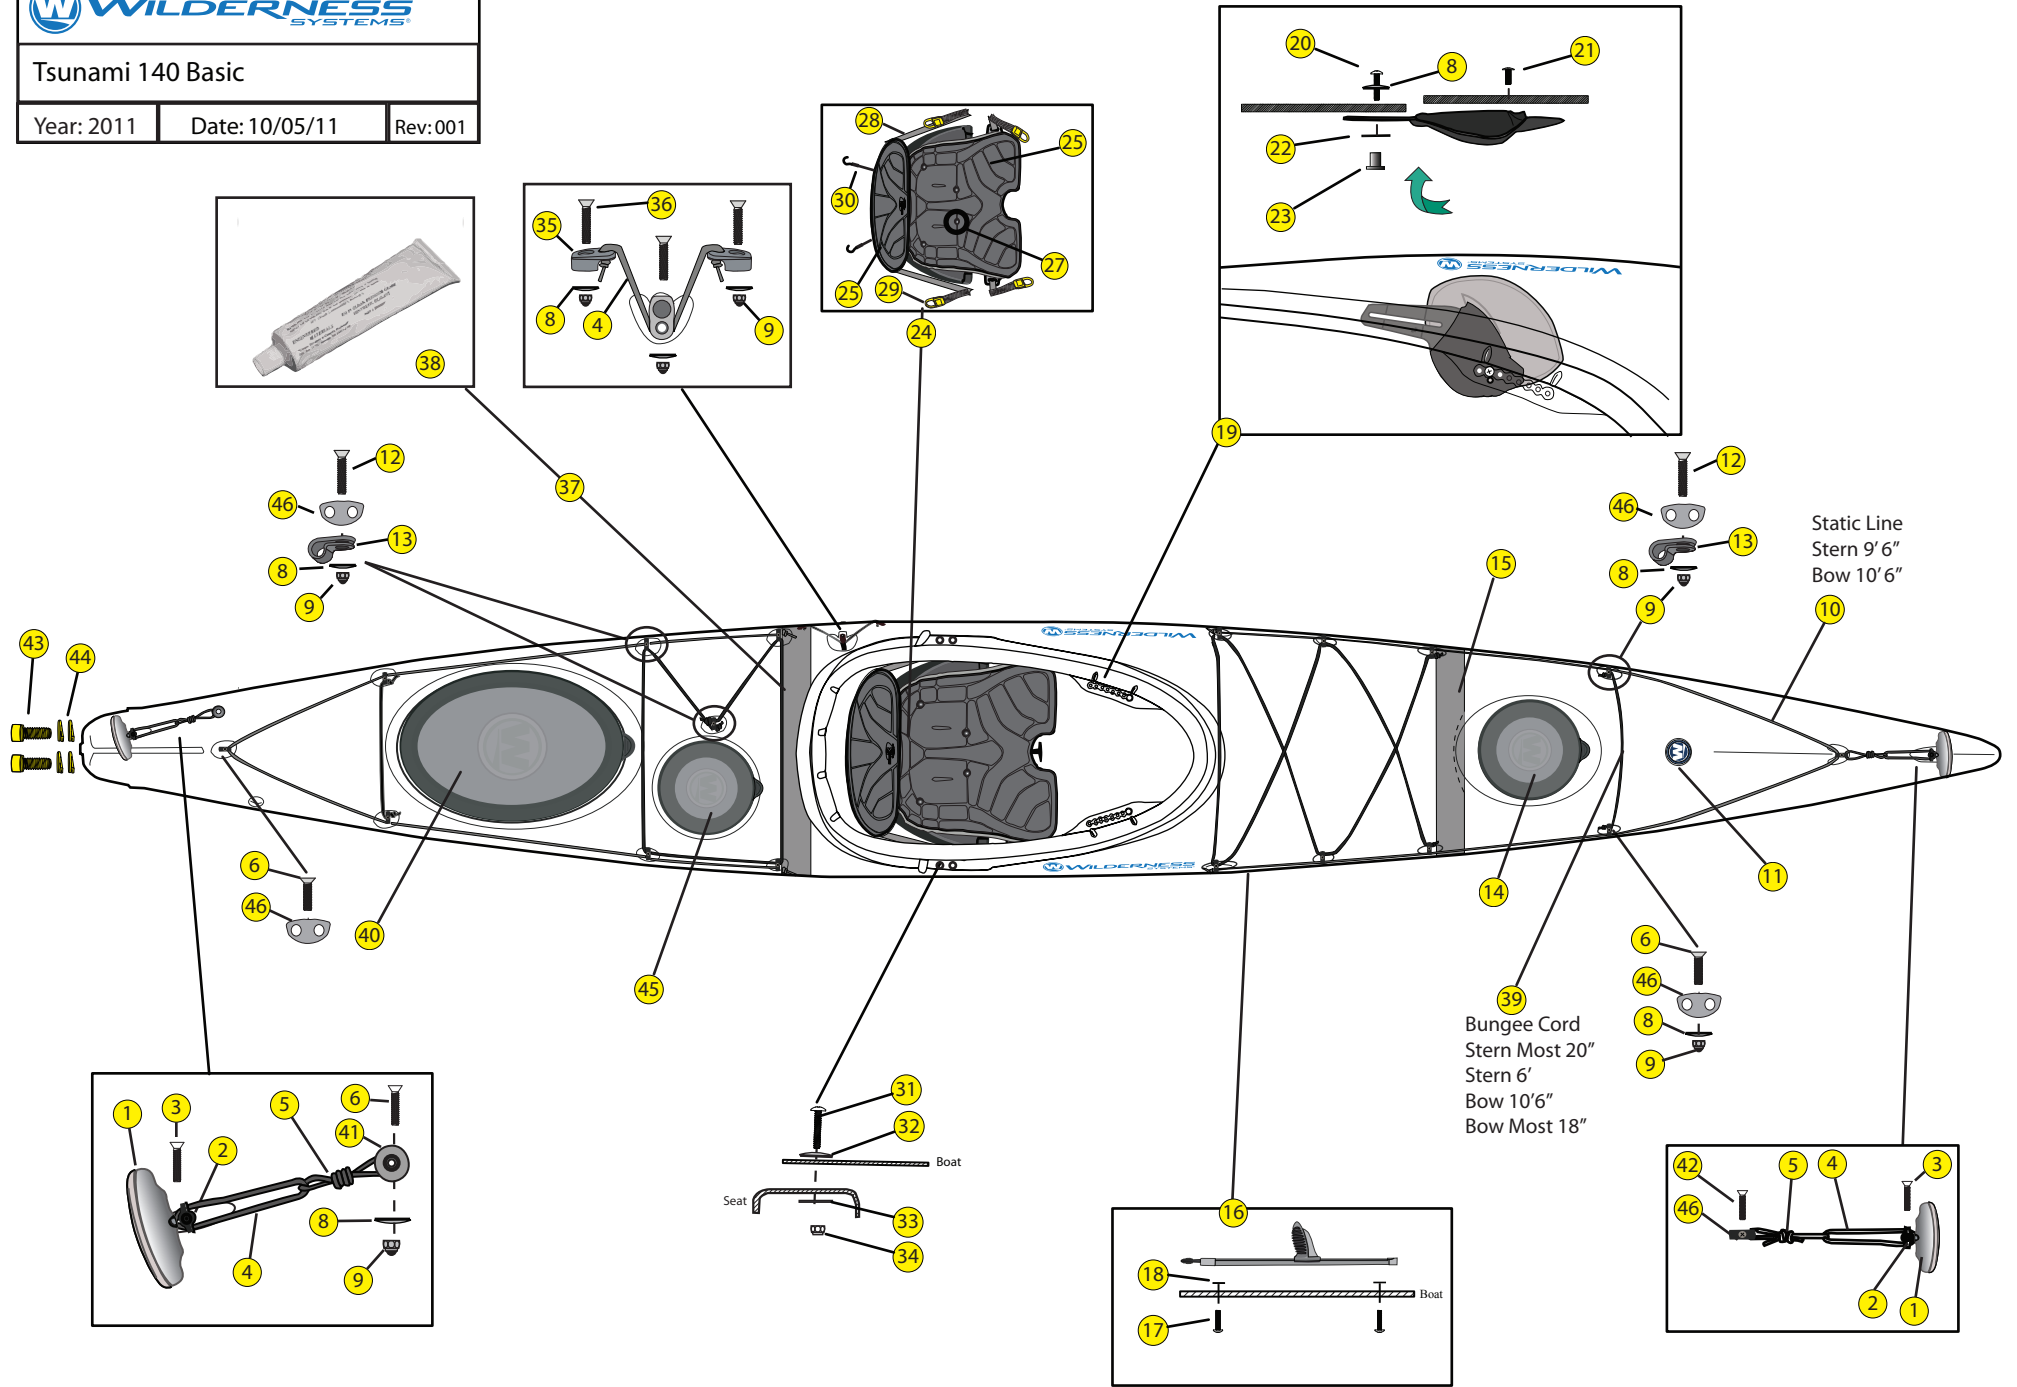

Tsunami 140 Basic

Year: 2011 | Date: 10/05/11 | Rev: 001

WILDERNESS SYSTEMS Tsunami 140

LOCATOR

Locator	SKU #	Product Description	
1	9810110	Soft Touch Handles (2pk)	https://www.harmonygear.com/product/a/9810110/b/c
2	9800365	Fitting - Retractable Handle (3455-0250) (5pk)	https://www.harmonygear.com/product/a/9800365/b/c
3	9800360	Screw - Flathead, 1/4-20x1 (5pk)	https://www.harmonygear.com/product/a/9800360/b/c
4	9800468	Cord - Nylon,Blk,3/16" x 20'	https://www.harmonygear.com/product/a/9800468/b/c
5	9800432	Bungee Cord 3/16" x 20', BLK	https://www.harmonygear.com/product/a/9800432/b/c
6	9800251	Screw - Flathead, 10-32 x 1 (5pk)	https://www.harmonygear.com/product/a/9800251/b/c
7	9800363	Fitting - Deck, Low Profile 4 way (3455-0098) (5pk)	https://www.harmonygear.com/product/a/9800363/b/c
8	9800253	Washer - Stainless Steel & Neoprene Combination, 10 x 5/8 (5pk)	https://www.harmonygear.com/product/a/9800253/b/c
9	9800254	Nut - Locking, with cap, 10-32 (5pk)	https://www.harmonygear.com/product/a/9800254/b/c
10	9810075	Reflective Static Cord - 20'	https://www.harmonygear.com/product/a/9810075/b/c
11	9800250	Logo - Wilderness Systems Chrome Dome (2pk)	https://www.harmonygear.com/product/a/9800250/b/c
12	9800292	Screw - Flathead, 10-32 x 1 1/4" (5pk)	https://www.harmonygear.com/product/a/9800292/b/c
13	9800431	Cable clamp, 1/8",Blk, (5pk)	https://www.harmonygear.com/product/a/9800431/b/c
14	9810097	Hatchcover - 10" Round Wilderness Systems	https://www.harmonygear.com/product/a/9810097/b/c
15	9800395	Bulkhead - Tsunami140 Bow	https://www.harmonygear.com/product/a/9800395/b/c
16	8023040	Kit - Slidelock Footbraces, Includes all Hardware (LH & RH)	https://www.harmonygear.com/product/a/8023040/b/c
17	9800415	Screw - Trusshead, 14 x 3/4" (5pk)	https://www.harmonygear.com/product/a/9800415/b/c
18	9800418	Washer - Neoprene, 1/4 x 5/8" (5pk)	https://www.harmonygear.com/product/a/9800418/b/c
19	9800037	Kit - Touring Thighbrace, Includes all Hardware	https://www.harmonygear.com/product/a/9800037/b/c
20	9800408	Screw - Panhead, 1/4-20 x 1/2 (5pk)	https://www.harmonygear.com/product/a/9800408/b/c
21	9800405	Screw - Truss, 10-32 x 3/4 (5pk)	https://www.harmonygear.com/product/a/9800405/b/c
22	9800419	Washer - Stainless, 1/4"x1"x1/16"	https://www.harmonygear.com/product/a/9800419/b/c
23	9800262	Nut - Wellnut, 10-32 (5pk)	https://www.harmonygear.com/product/a/9800262/b/c
24	9800244	Kit - Fully Assembled Tsunami 120/140 Phase 3 Seat	https://www.harmonygear.com/product/a/9800244/b/c
25	9800021	Pad - Phase 3 Seatback	https://www.harmonygear.com/product/a/9800021/b/c
26	9800020	Pad - Phase 3 Seat / Leg Lifter	https://www.harmonygear.com/product/a/9800020/b/c
27	9800255	Fastener - Push Rivet, Plastic (5pk)	https://www.harmonygear.com/product/a/9800255/b/c
28	9800299	Webbing - 50"	https://www.harmonygear.com/product/a/9800299/b/c
29	9800369	Fitting - LED Pull Ring (5pk)	https://www.harmonygear.com/product/a/9800369/b/c
30	9800300	Fitting - Bungee Hook with Sleeve (5pk)	https://www.harmonygear.com/product/a/9800300/b/c
31	9800362	Screw - Truss, 1/4-20x1 1/4 (5pk)	https://www.harmonygear.com/product/a/9800362/b/c
32	9800257	Washer - Stainless Steel & Neoprene Combination, 1/4 (5 pk)	https://www.harmonygear.com/product/a/9800257/b/c
33	9800249	Washer - Nylon, 1/4 (5 pk)	https://www.harmonygear.com/product/a/9800249/b/c
34	9800259	Nut - Locking, Stainless Steel, 1/4-20 (5pk)	https://www.harmonygear.com/product/a/9800259/b/c
35	9800295	Deck Fitting - Tarpon, 1 hole with hook, (5pk)	https://www.harmonygear.com/product/a/9800295/b/c
36	9800296	Screw - Flathead; 10-32x7/8 Phi,Fit (5 pk)	https://www.harmonygear.com/product/a/9800296/b/c
37	9800396	Bulkhead - Tsunami140 Stern	https://www.harmonygear.com/product/a/9800396/b/c
38	9800628	Bulkhead Sealant (Grey) 5 oz.	https://www.harmonygear.com/product/a/9800628/b/c
39	9800266	Bungee Cord - 1/4" X 20', BLK	https://www.harmonygear.com/product/a/9800266/b/c
40	9800092	Hatchcover - Oval Domed Wilderness Systems	https://www.harmonygear.com/product/a/9800092/b/c
41	9800364	Fitting - Round Pad eye, Blk (3455-0099) (5pk)	https://www.harmonygear.com/product/a/9800364/b/c
42	9800297	Screw - Flathead, 10-32 x 3/4 (5pk)	https://www.harmonygear.com/product/a/9800297/b/c
43	9800409	Screw - Trusshead, 1/4-20x3/8" (5pk)	https://www.harmonygear.com/product/a/9800409/b/c
44	9800420	Washer - Neoprene, 1/4"x 1/2" (5pk)	https://www.harmonygear.com/product/a/9800420/b/c
45	9800044	Hatchcover - 8" Round Wilderness Systems	https://www.harmonygear.com/product/a/9800044/b/c
46	9800252	Deck Fitting flush w/ 2 holes- (5pk)	https://www.harmonygear.com/product/a/9800252/b/c