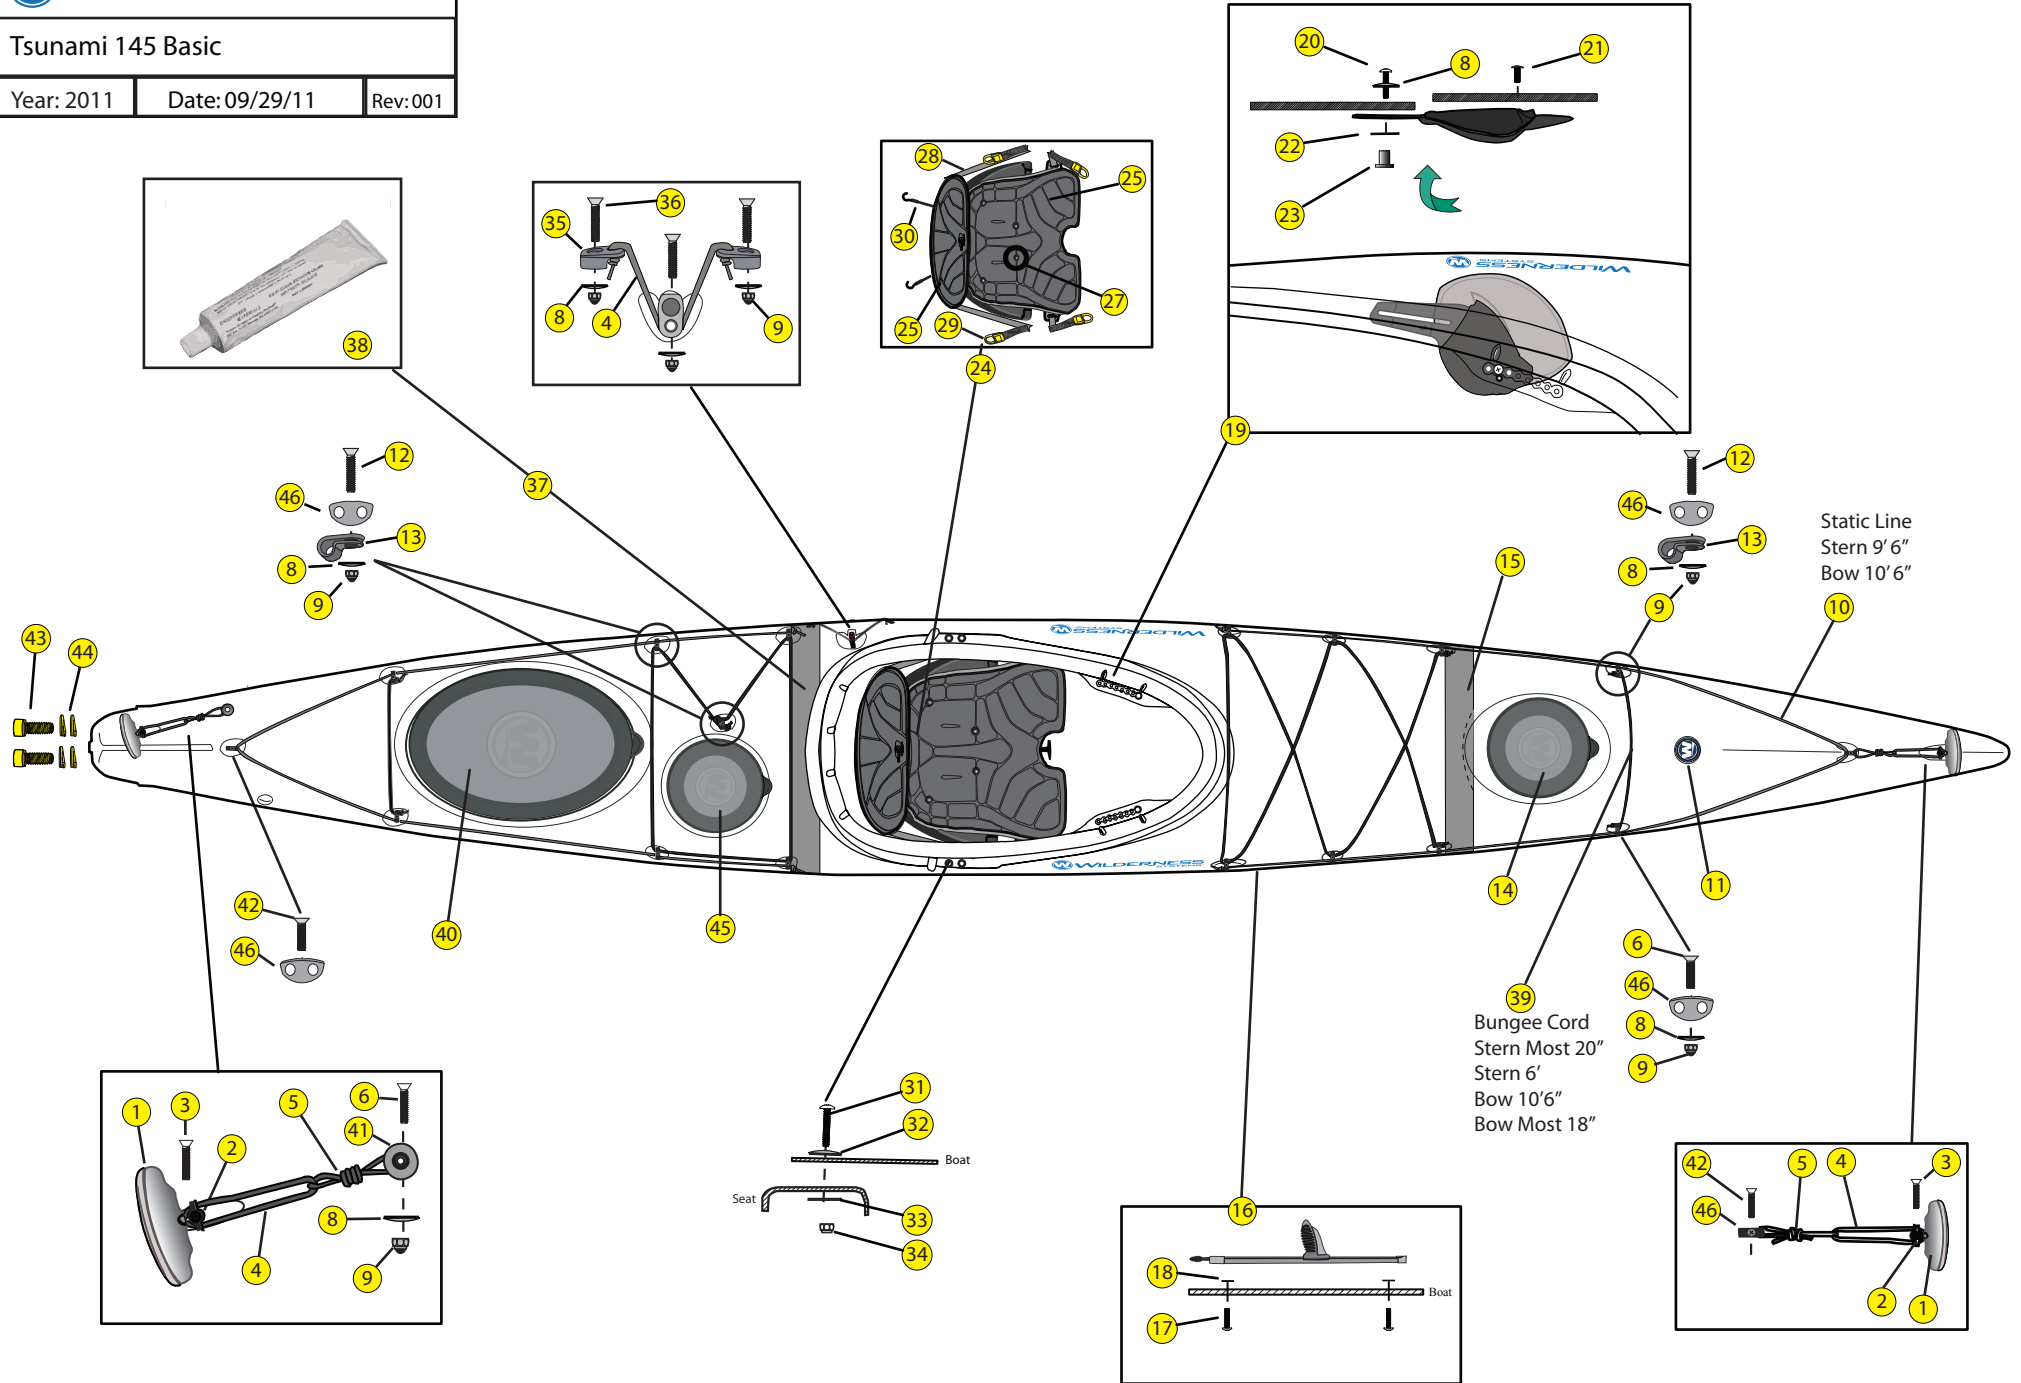

Tsunami 145 Basic

Year: 2011 | Date: 09/29/11 | Rev: 001

Static Line  
Stern 9'6"  
Bow 10'6"

Bungee Cord  
Stern Most 20"  
Stern 6"  
Bow 10'6"  
Bow Most 18"