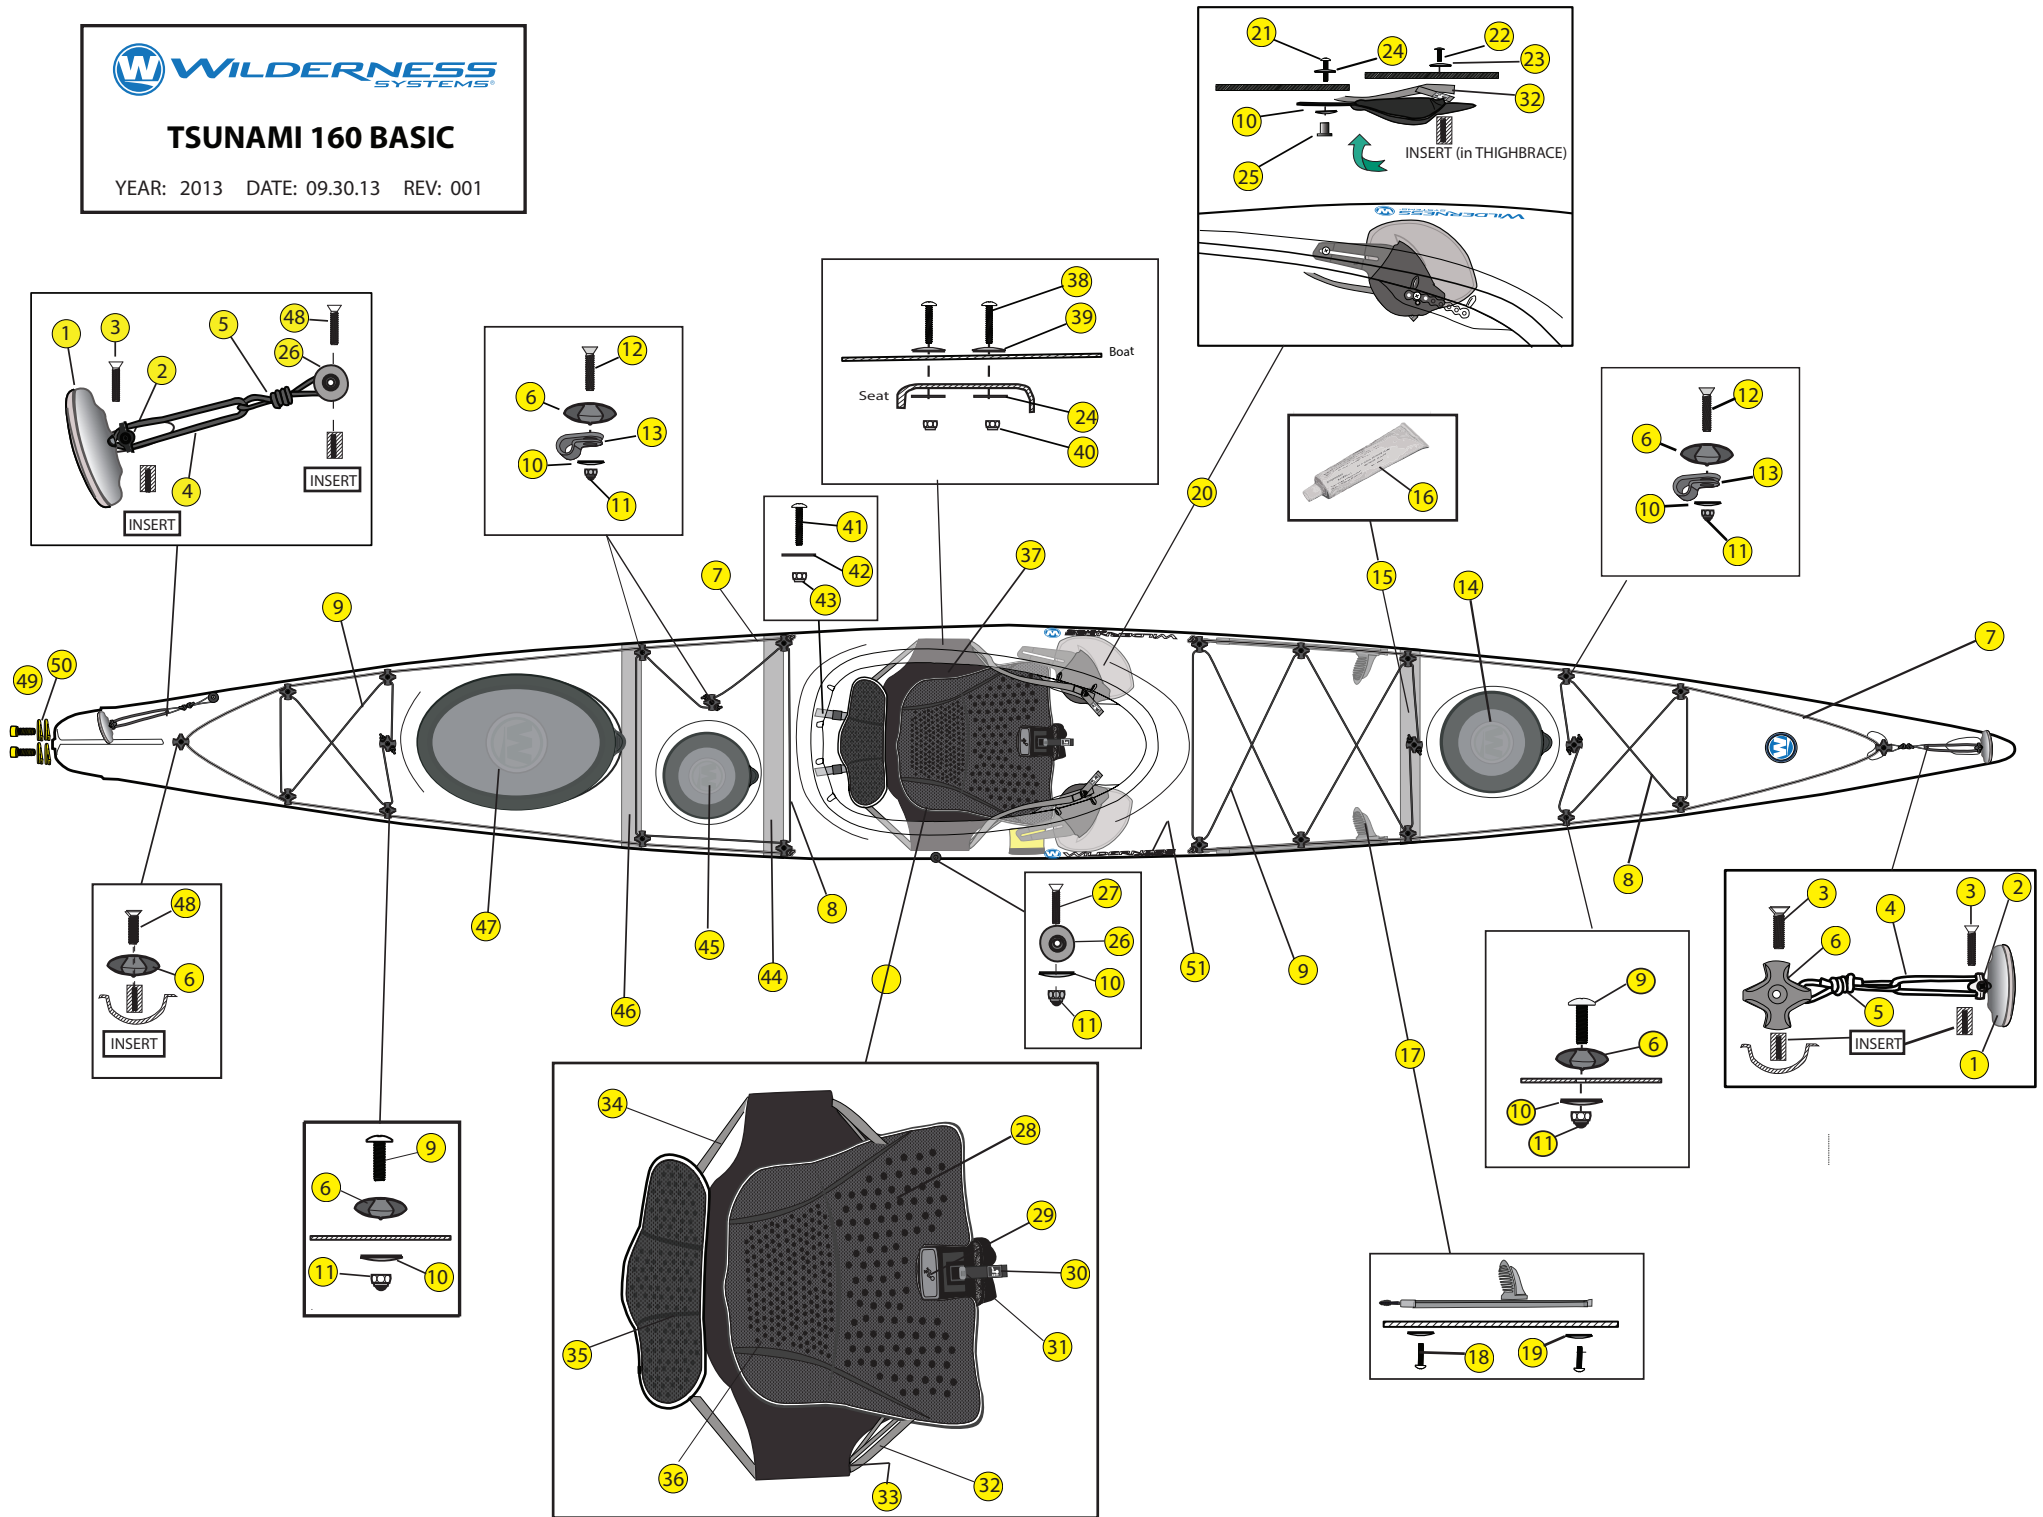

TSUNAMI 160 BASIC

YEAR: 2013 DATE: 09.30.13 REV: 001

WILDERNESS SYSTEMS TSUNAMI 160 (2013)

LOCATOR

KEY	SKU #	PRODUCT DESCRIPTION	
1	9810110	Soft Touch Handles (2pk)	https://www.harmonygear.com/product/a/9810110/b/c
2	9800365	Fitting - Retractable Handle (3455-0250) (5pk)	https://www.harmonygear.com/product/a/9800365/b/c
3	9800360	Screw - Flathead, 1/4-20x1 (5pk)	https://www.harmonygear.com/product/a/9800360/b/c
4	9800468	Cord - Nylon,Blk,3/16" x 20'	https://www.harmonygear.com/product/a/9800468/b/c
5	9800432	Bungee Cord 3/16" x 20', BLK	https://www.harmonygear.com/product/a/9800432/b/c
6	9800364	Deck Fitting - Round Pad Eye (5pk)	https://www.harmonygear.com/product/a/9800364/b/c
7	9810075	Reflective Static Cord - 20'	https://www.harmonygear.com/product/a/9810075/b/c
8	9800266	Bungee Cord - 1/4" X 20', Black	https://www.harmonygear.com/product/a/9800266/b/c
9	9800251	Screw - Flathead, 10-32 x 1 (5pk)	https://www.harmonygear.com/product/a/9800251/b/c
10	9800253	Washer - Stainless Steel & Neoprene Combination, 10 x 5/8 (5 pk)	https://www.harmonygear.com/product/a/9800253/b/c
11	9800254	Nut - Locking, with cap, 10-32 (5pk)	https://www.harmonygear.com/product/a/9800254/b/c
12	9800292	Screw - Flathead, 10-32 x 1-1/4 (5pk)	https://www.harmonygear.com/product/a/9800292/b/c
13	9800431	Clamp - Cable, 1/8" (5pk)	https://www.harmonygear.com/product/a/9800431/b/c
14	9810097	Hatchcover - 10" Round Wilderness Systems	https://www.harmonygear.com/product/a/9810097/b/c
15	9800446	Bulkhead - Tsunami 160 Bow	https://www.harmonygear.com/product/a/9800446/b/c
16	9800268	Bulkhead Sealant - 5 oz.	https://www.harmonygear.com/product/a/9800268/b/c
17	8023040	Kit - Slidelock Footbraces, Includes all Hardware (L & R)	https://www.harmonygear.com/product/a/8023040/b/c
18	9800415	Screw - Trusshead, #14 x 3/4" (5pk)	https://www.harmonygear.com/product/a/9800415/b/c
19	9800418	Washer - Neoprene, 1/4x5/8 (5pk)	https://www.harmonygear.com/product/a/9800418/b/c
20	9800037	Kit - Thigh Brace with pads&hrdwre	https://www.harmonygear.com/product/a/9800037/b/c
21	9800405	Screw - Truss, 10-32 x 3/4 (5pk)	https://www.harmonygear.com/product/a/9800405/b/c
22	9800248	Screw - Truss, 1/4-20 x 3/4 (5pk)	https://www.harmonygear.com/product/a/9800248/b/c
23	9800419	Washer - Stainless, 1/4x1x1/16 (5pk)	https://www.harmonygear.com/product/a/9800419/b/c
24	9800249	Washer - Nylon, 1/4 (5 pk)	https://www.harmonygear.com/product/a/9800249/b/c
25	9800262	Nut - Wellnut, 10-32 (5pk)	https://www.harmonygear.com/product/a/9800262/b/c
26	9800364	Deck Fitting - Round Pad Eye (5pk)	https://www.harmonygear.com/product/a/9800364/b/c
27	9800296	Screw - Flathead, 10-32 x 7/8 (5pk)	https://www.harmonygear.com/product/a/9800296/b/c
28	9800626	Seatpad - P3 AirPro with mesh bag	https://www.harmonygear.com/product/a/9800626/b/c
29	9800641	Handle - P3AirPro leglifter w/ icon (ea)	https://www.harmonygear.com/product/a/9800641/b/c
30	9800633	Strap - P3AirPro, Backrest height adjustor strap	https://www.harmonygear.com/product/a/9800633/b/c
31	9800642	Cleat - P3AirPro, backrest height strap adjustment (ea)	https://www.harmonygear.com/product/a/9800642/b/c
32	9800630	Leglifter - P3AirPro, Lift Strap	https://www.harmonygear.com/product/a/9800630/b/c
33	9800631	Strap - P3AirPro pigtail with D-ring (2pk)	https://www.harmonygear.com/product/a/9800631/b/c
34	9800636	Strap Assembly - P3AirPro, Touring Leglifter Strap	https://www.harmonygear.com/product/a/9800636/b/c
35	9800648	Backband - P3AirPro	https://www.harmonygear.com/product/a/9800648/b/c
36	9800255	Fastener - Push Rivet, Plastic,.75" (5pk)	https://www.harmonygear.com/product/a/9800255/b/c
37	9800625	Set - Hip Pads, P3AP	https://www.harmonygear.com/product/a/9800625/b/c
38	9800362	Screw - Truss, 1/4-20x1 1/4 (5pk)	https://www.harmonygear.com/product/a/9800362/b/c
39	9800257	Washer - Stainless Steel & Neoprene Combination, 1/4 (5 pk)	https://www.harmonygear.com/product/a/9800257/b/c
40	9800259	Nut - Locking, Stainless Steel, 1/4-20 (5pk)	https://www.harmonygear.com/product/a/9800259/b/c
41	9800406	Screw - Truss, 10-32 x 1/2 (5pk)	https://www.harmonygear.com/product/a/9800406/b/c
42	9800423	Washer - Aluminum, 3/16x5/8" (5pk)	https://www.harmonygear.com/product/a/9800423/b/c
43	9800424	Nut - Locking, 10-32 (5pk)	https://www.harmonygear.com/product/a/9800424/b/c
44	9800447	Bulkhead - Tsunami 160 Mid	https://www.harmonygear.com/product/a/9800447/b/c
45	9810096	Hatchcover - 8" Round Wilderness Systems	https://www.harmonygear.com/product/a/9810096/b/c
46	9800448	Bulkhead - Tsunami 160 Stern	https://www.harmonygear.com/product/a/9800448/b/c
47	9800092	Hatchcover - Oval Domed Wilderness Systems	https://www.harmonygear.com/product/a/9800092/b/c
48	9800297	Screw - Flathead, 10-32 x 3/4 (5pk)	https://www.harmonygear.com/product/a/9800297/b/c
49	9800409	Screw - Trusshead, 1/4-20x3/8" (5pk)	https://www.harmonygear.com/product/a/9800409/b/c
50	9800420	Washer - Neoprene, 1/4"x 1/2" (5pk)	https://www.harmonygear.com/product/a/9800420/b/c
51	9800715	Cap - Rudder tube end, 3/16" (5pk)	https://www.harmonygear.com/product/a/9800715/b/c