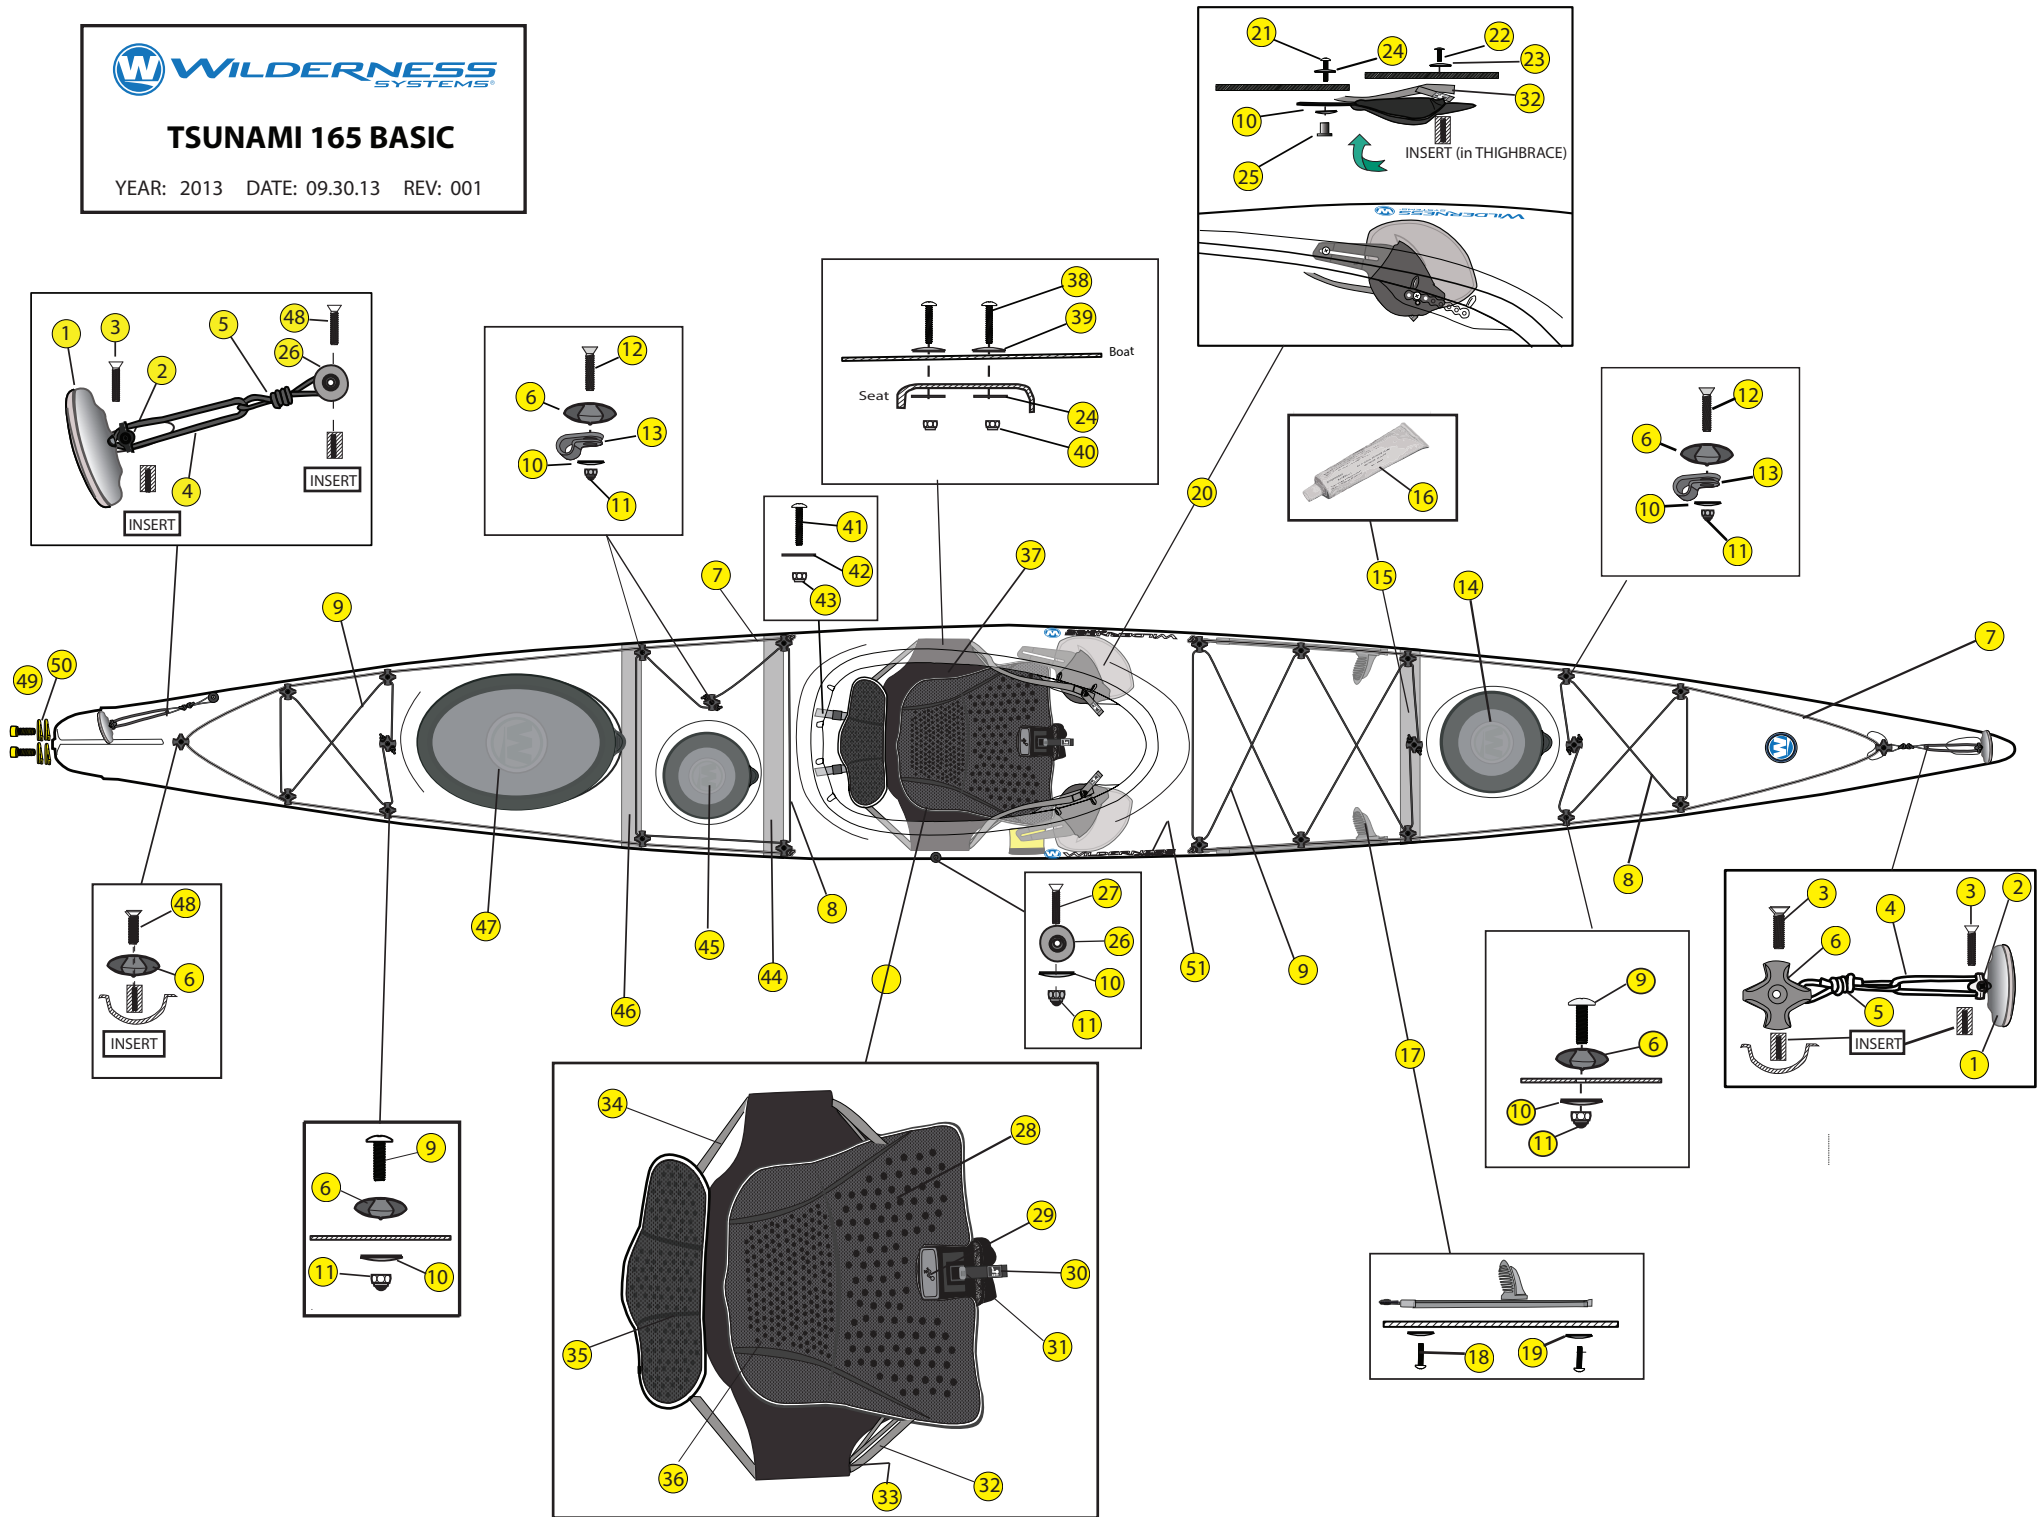

TSUNAMI 165 BASIC

YEAR: 2013 DATE: 09.30.13 REV: 001

WILDERNESS SYSTEMS TSUNAMI 165 (2013)

LOCATOR

KEY	SKU #	PRODUCT DESCRIPTION	
1	9810110	Soft Touch Handles (2pk)	https://www.harmonygear.com/product/a/9810110/b/c
2	9800365	Fitting - Retractable Handle (3455-0250) (5pk)	https://www.harmonygear.com/product/a/9800365/b/c
3	9800360	Screw - Flathead, 1/4-20x1 (5pk)	https://www.harmonygear.com/product/a/9800360/b/c
4	9800468	Cord - Nylon,Blk,3/16" x 20'	https://www.harmonygear.com/product/a/9800468/b/c
5	9800432	Bungee Cord 3/16" x 20', BLK	https://www.harmonygear.com/product/a/9800432/b/c
6	9800364	Deck Fitting - Round Pad Eye (5pk)	https://www.harmonygear.com/product/a/9800364/b/c
7	9810075	Reflective Static Cord - 20'	https://www.harmonygear.com/product/a/9810075/b/c
8	9800266	Bungee Cord - 1/4" X 20', Black	https://www.harmonygear.com/product/a/9800266/b/c
9	9800251	Screw - Flathead, 10-32 x 1 (5pk)	https://www.harmonygear.com/product/a/9800251/b/c
10	9800253	Washer - Stainless Steel & Neoprene Combination, 10 x 5/8 (5 pk)	https://www.harmonygear.com/product/a/9800253/b/c
11	9800254	Nut - Locking, with cap, 10-32 (5pk)	https://www.harmonygear.com/product/a/9800254/b/c
12	9800292	Screw - Flathead, 10-32 x 1-1/4 (5pk)	https://www.harmonygear.com/product/a/9800292/b/c
13	9800431	Clamp - Cable, 1/8" (5pk)	https://www.harmonygear.com/product/a/9800431/b/c
14	9810097	Hatchcover - 10" Round Wilderness Systems	https://www.harmonygear.com/product/a/9810097/b/c
15	9800449	Bulkhead - Tsunami 165 Bow	https://www.harmonygear.com/product/a/9800449/b/c
16	9800268	Bulkhead Sealant - 5 oz.	https://www.harmonygear.com/product/a/9800268/b/c
17	8023040	Kit - Slidelock Footbraces, Includes all Hardware (L & R)	https://www.harmonygear.com/product/a/8023040/b/c
18	9800415	Screw - Trusshead, #14 x 3/4" (5pk)	https://www.harmonygear.com/product/a/9800415/b/c
19	9800418	Washer - Neoprene, 1/4x5/8 (5pk)	https://www.harmonygear.com/product/a/9800418/b/c
20	9800037	Kit - Thigh Brace with pads&hrdwre	https://www.harmonygear.com/product/a/9800037/b/c
21	9800405	Screw - Truss, 10-32 x 3/4 (5pk)	https://www.harmonygear.com/product/a/9800405/b/c
22	9800248	Screw - Truss, 1/4-20 x 3/4 (5pk)	https://www.harmonygear.com/product/a/9800248/b/c
23	9800419	Washer - Stainless, 1/4x1x1/16 (5pk)	https://www.harmonygear.com/product/a/9800419/b/c
24	9800249	Washer - Nylon, 1/4 (5 pk)	https://www.harmonygear.com/product/a/9800249/b/c
25	9800262	Nut - Wellnut, 10-32 (5pk)	https://www.harmonygear.com/product/a/9800262/b/c
26	9800364	Deck Fitting - Round Pad Eye (5pk)	https://www.harmonygear.com/product/a/9800364/b/c
27	9800296	Screw - Flathead, 10-32 x 7/8 (5pk)	https://www.harmonygear.com/product/a/9800296/b/c
28	9800626	Seatpad - P3 AirPro with mesh bag	https://www.harmonygear.com/product/a/9800626/b/c
29	9800641	Handle - P3AirPro leglifter w/ icon (ea)	https://www.harmonygear.com/product/a/9800641/b/c
30	9800633	Strap - P3AirPro, Backrest height adjustor strap	https://www.harmonygear.com/product/a/9800633/b/c
31	9800642	Cleat - P3AirPro, backrest height strap adjustment (ea)	https://www.harmonygear.com/product/a/9800642/b/c
32	9800630	Leglifter - P3AirPro, Lift Strap	https://www.harmonygear.com/product/a/9800630/b/c
33	9800631	Strap - P3AirPro pigtail with D-ring (2pk)	https://www.harmonygear.com/product/a/9800631/b/c
34	9800636	Strap Assembly - P3AirPro, Touring Leglifter Strap	https://www.harmonygear.com/product/a/9800636/b/c
35	9800648	Backband - P3AirPro	https://www.harmonygear.com/product/a/9800648/b/c
36	9800255	Fastener - Push Rivet, Plastic,.75" (5pk)	https://www.harmonygear.com/product/a/9800255/b/c
37	9800625	Set - Hip Pads, P3AP	https://www.harmonygear.com/product/a/9800625/b/c
38	9800362	Screw - Truss, 1/4-20x1 1/4 (5pk)	https://www.harmonygear.com/product/a/9800362/b/c
39	9800257	Washer - Stainless Steel & Neoprene Combination, 1/4 (5 pk)	https://www.harmonygear.com/product/a/9800257/b/c
40	9800259	Nut - Locking, Stainless Steel, 1/4-20 (5pk)	https://www.harmonygear.com/product/a/9800259/b/c
41	9800406	Screw - Truss, 10-32 x 1/2 (5pk)	https://www.harmonygear.com/product/a/9800406/b/c
42	9800423	Washer - Aluminum, 3/16x5/8" (5pk)	https://www.harmonygear.com/product/a/9800423/b/c
43	9800424	Nut - Locking, 10-32 (5pk)	https://www.harmonygear.com/product/a/9800424/b/c
44	9800450	Bulkhead - Tsunami 165 Mid	https://www.harmonygear.com/product/a/9800450/b/c
45	9810096	Hatchcover - 8" Round Wilderness Systems	https://www.harmonygear.com/product/a/9810096/b/c
46	9800451	Bulkhead - Tsunami 165 Stern	https://www.harmonygear.com/product/a/9800451/b/c
47	9800092	Hatchcover - Oval Domed Wilderness Systems	https://www.harmonygear.com/product/a/9800092/b/c
48	9800297	Screw - Flathead, 10-32 x 3/4 (5pk)	https://www.harmonygear.com/product/a/9800297/b/c
49	9800409	Screw - Trusshead, 1/4-20x3/8" (5pk)	https://www.harmonygear.com/product/a/9800409/b/c
50	9800420	Washer - Neoprene, 1/4"x 1/2" (5pk)	https://www.harmonygear.com/product/a/9800420/b/c
51	9800715	Cap - Rudder tube end, 3/16" (5pk)	https://www.harmonygear.com/product/a/9800715/b/c