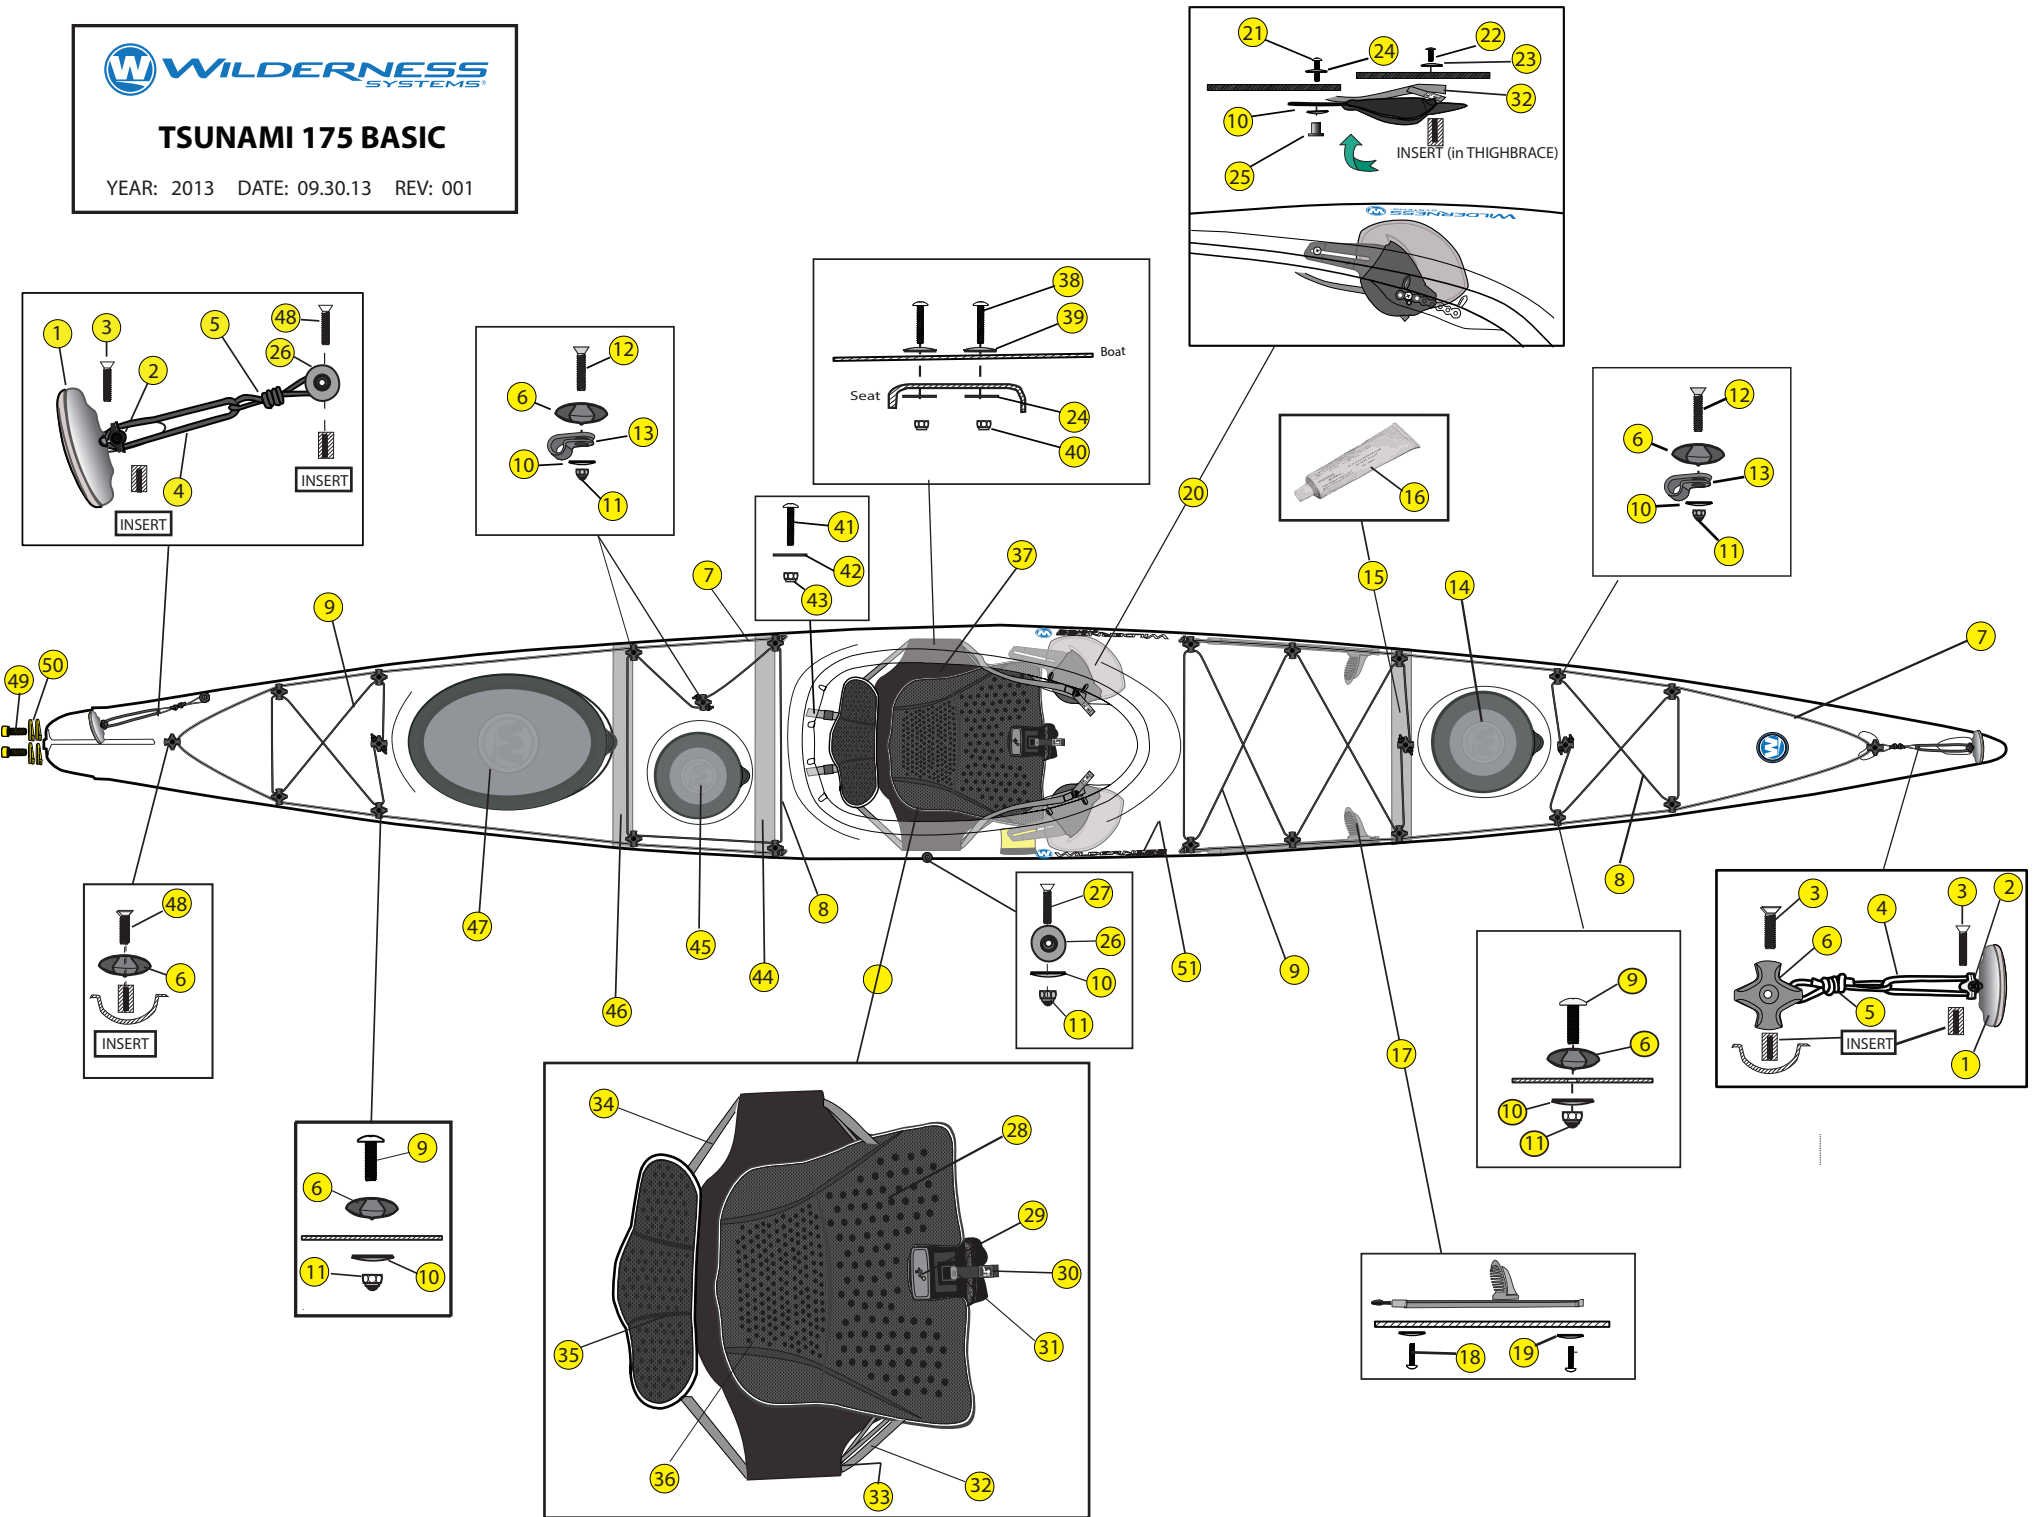

TSUNAMI 175 BASIC

YEAR: 2013 DATE: 09.30.13 REV: 001

WILDERNESS SYSTEMS TSUNAMI 175 (2013)

LOCATOR

KEY	SKU #	PRODUCT DESCRIPTION	
1	9810110	Soft Touch Handles (2pk)	https://www.harmonygear.com/product/a/9810110/b/c
2	9800365	Fitting - Retractable Handle (3455-0250) (5pk)	https://www.harmonygear.com/product/a/9800365/b/c
3	9800360	Screw - Flathead, 1/4-20x1 (5pk)	https://www.harmonygear.com/product/a/9800360/b/c
4	9800468	Cord - Nylon,Blk,3/16" x 20'	https://www.harmonygear.com/product/a/9800468/b/c
5	9800432	Bungee Cord 3/16" x 20', BLK	https://www.harmonygear.com/product/a/9800432/b/c
6	9800364	Deck Fitting - Round Pad Eye (5pk)	https://www.harmonygear.com/product/a/9800364/b/c
7	9810075	Reflective Static Cord - 20'	https://www.harmonygear.com/product/a/9810075/b/c
8	9800266	Bungee Cord - 1/4" X 20', Black	https://www.harmonygear.com/product/a/9800266/b/c
9	9800251	Screw - Flathead, 10-32 x 1 (5pk)	https://www.harmonygear.com/product/a/9800251/b/c
10	9800253	Washer - Stainless Steel & Neoprene Combination, 10 x 5/8 (5 pk)	https://www.harmonygear.com/product/a/9800253/b/c
11	9800254	Nut - Locking, with cap, 10-32 (5pk)	https://www.harmonygear.com/product/a/9800254/b/c
12	9800292	Screw - Flathead, 10-32 x 1-1/4 (5pk)	https://www.harmonygear.com/product/a/9800292/b/c
13	9800431	Clamp - Cable, 1/8" (5pk)	https://www.harmonygear.com/product/a/9800431/b/c
14	9810097	Hatchcover - 10" Round Wilderness Systems	https://www.harmonygear.com/product/a/9810097/b/c
15	9800452	Bulkhead - Tsunami 175 Bow	https://www.harmonygear.com/product/a/9800452/b/c
16	9800268	Bulkhead Sealant - 5 oz.	https://www.harmonygear.com/product/a/9800268/b/c
17	8023040	Kit - Slidelock Footbraces, Includes all Hardware (L & R)	https://www.harmonygear.com/product/a/8023040/b/c
18	9800415	Screw - Trusshead, #14 x 3/4" (5pk)	https://www.harmonygear.com/product/a/9800415/b/c
19	9800418	Washer - Neoprene, 1/4x5/8 (5pk)	https://www.harmonygear.com/product/a/9800418/b/c
20	9800037	Kit - Thigh Brace with pads&hrdwre	https://www.harmonygear.com/product/a/9800037/b/c
21	9800405	Screw - Truss, 10-32 x 3/4 (5pk)	https://www.harmonygear.com/product/a/9800405/b/c
22	9800248	Screw - Truss, 1/4-20 x 3/4 (5pk)	https://www.harmonygear.com/product/a/9800248/b/c
23	9800419	Washer - Stainless, 1/4x1x1/16 (5pk)	https://www.harmonygear.com/product/a/9800419/b/c
24	9800249	Washer - Nylon, 1/4 (5 pk)	https://www.harmonygear.com/product/a/9800249/b/c
25	9800262	Nut - Wellnut, 10-32 (5pk)	https://www.harmonygear.com/product/a/9800262/b/c
26	9800364	Deck Fitting - Round Pad Eye (5pk)	https://www.harmonygear.com/product/a/9800364/b/c
27	9800296	Screw - Flathead, 10-32 x 7/8 (5pk)	https://www.harmonygear.com/product/a/9800296/b/c
28	9800626	Seatpad - P3 AirPro with mesh bag	https://www.harmonygear.com/product/a/9800626/b/c
29	9800641	Handle - P3AirPro leglifter w/ icon (ea)	https://www.harmonygear.com/product/a/9800641/b/c
30	9800633	Strap - P3AirPro, Backrest height adjustor strap	https://www.harmonygear.com/product/a/9800633/b/c
31	9800642	Cleat - P3AirPro, backrest height strap adjustment (ea)	https://www.harmonygear.com/product/a/9800642/b/c
32	9800630	Leglifter - P3AirPro, Lift Strap	https://www.harmonygear.com/product/a/9800630/b/c
33	9800631	Strap - P3AirPro pigtail with D-ring (2pk)	https://www.harmonygear.com/product/a/9800631/b/c
34	9800636	Strap Assembly - P3AirPro, Touring Leglifter Strap	https://www.harmonygear.com/product/a/9800636/b/c
35	9800648	Backband - P3AirPro	https://www.harmonygear.com/product/a/9800648/b/c
36	9800255	Fastener - Push Rivet, Plastic,.75" (5pk)	https://www.harmonygear.com/product/a/9800255/b/c
37	9800625	Set - Hip Pads, P3AP	https://www.harmonygear.com/product/a/9800625/b/c
38	9800362	Screw - Truss, 1/4-20x1 1/4 (5pk)	https://www.harmonygear.com/product/a/9800362/b/c
39	9800257	Washer - Stainless Steel & Neoprene Combination, 1/4 (5 pk)	https://www.harmonygear.com/product/a/9800257/b/c
40	9800259	Nut - Locking, Stainless Steel, 1/4-20 (5pk)	https://www.harmonygear.com/product/a/9800259/b/c
41	9800406	Screw - Truss, 10-32 x 1/2 (5pk)	https://www.harmonygear.com/product/a/9800406/b/c
42	9800423	Washer - Aluminum, 3/16x5/8" (5pk)	https://www.harmonygear.com/product/a/9800423/b/c
43	9800424	Nut - Locking, 10-32 (5pk)	https://www.harmonygear.com/product/a/9800424/b/c
44	9800453	Bulkhead - Tsunami 175 Mid	https://www.harmonygear.com/product/a/9800453/b/c
45	9810096	Hatchcover - 8" Round Wilderness Systems	https://www.harmonygear.com/product/a/9810096/b/c
46	9800454	Bulkhead - Tsunami 175 Stern	https://www.harmonygear.com/product/a/9800454/b/c
47	9800092	Hatchcover - Oval Domed Wilderness Systems	https://www.harmonygear.com/product/a/9800092/b/c
48	9800297	Screw - Flathead, 10-32 x 3/4 (5pk)	https://www.harmonygear.com/product/a/9800297/b/c
49	9800409	Screw - Trusshead, 1/4-20x3/8" (5pk)	https://www.harmonygear.com/product/a/9800409/b/c
50	9800420	Washer - Neoprene, 1/4"x 1/2" (5pk)	https://www.harmonygear.com/product/a/9800420/b/c
51	9800715	Cap - Rudder tube end, 3/16" (5pk)	https://www.harmonygear.com/product/a/9800715/b/c